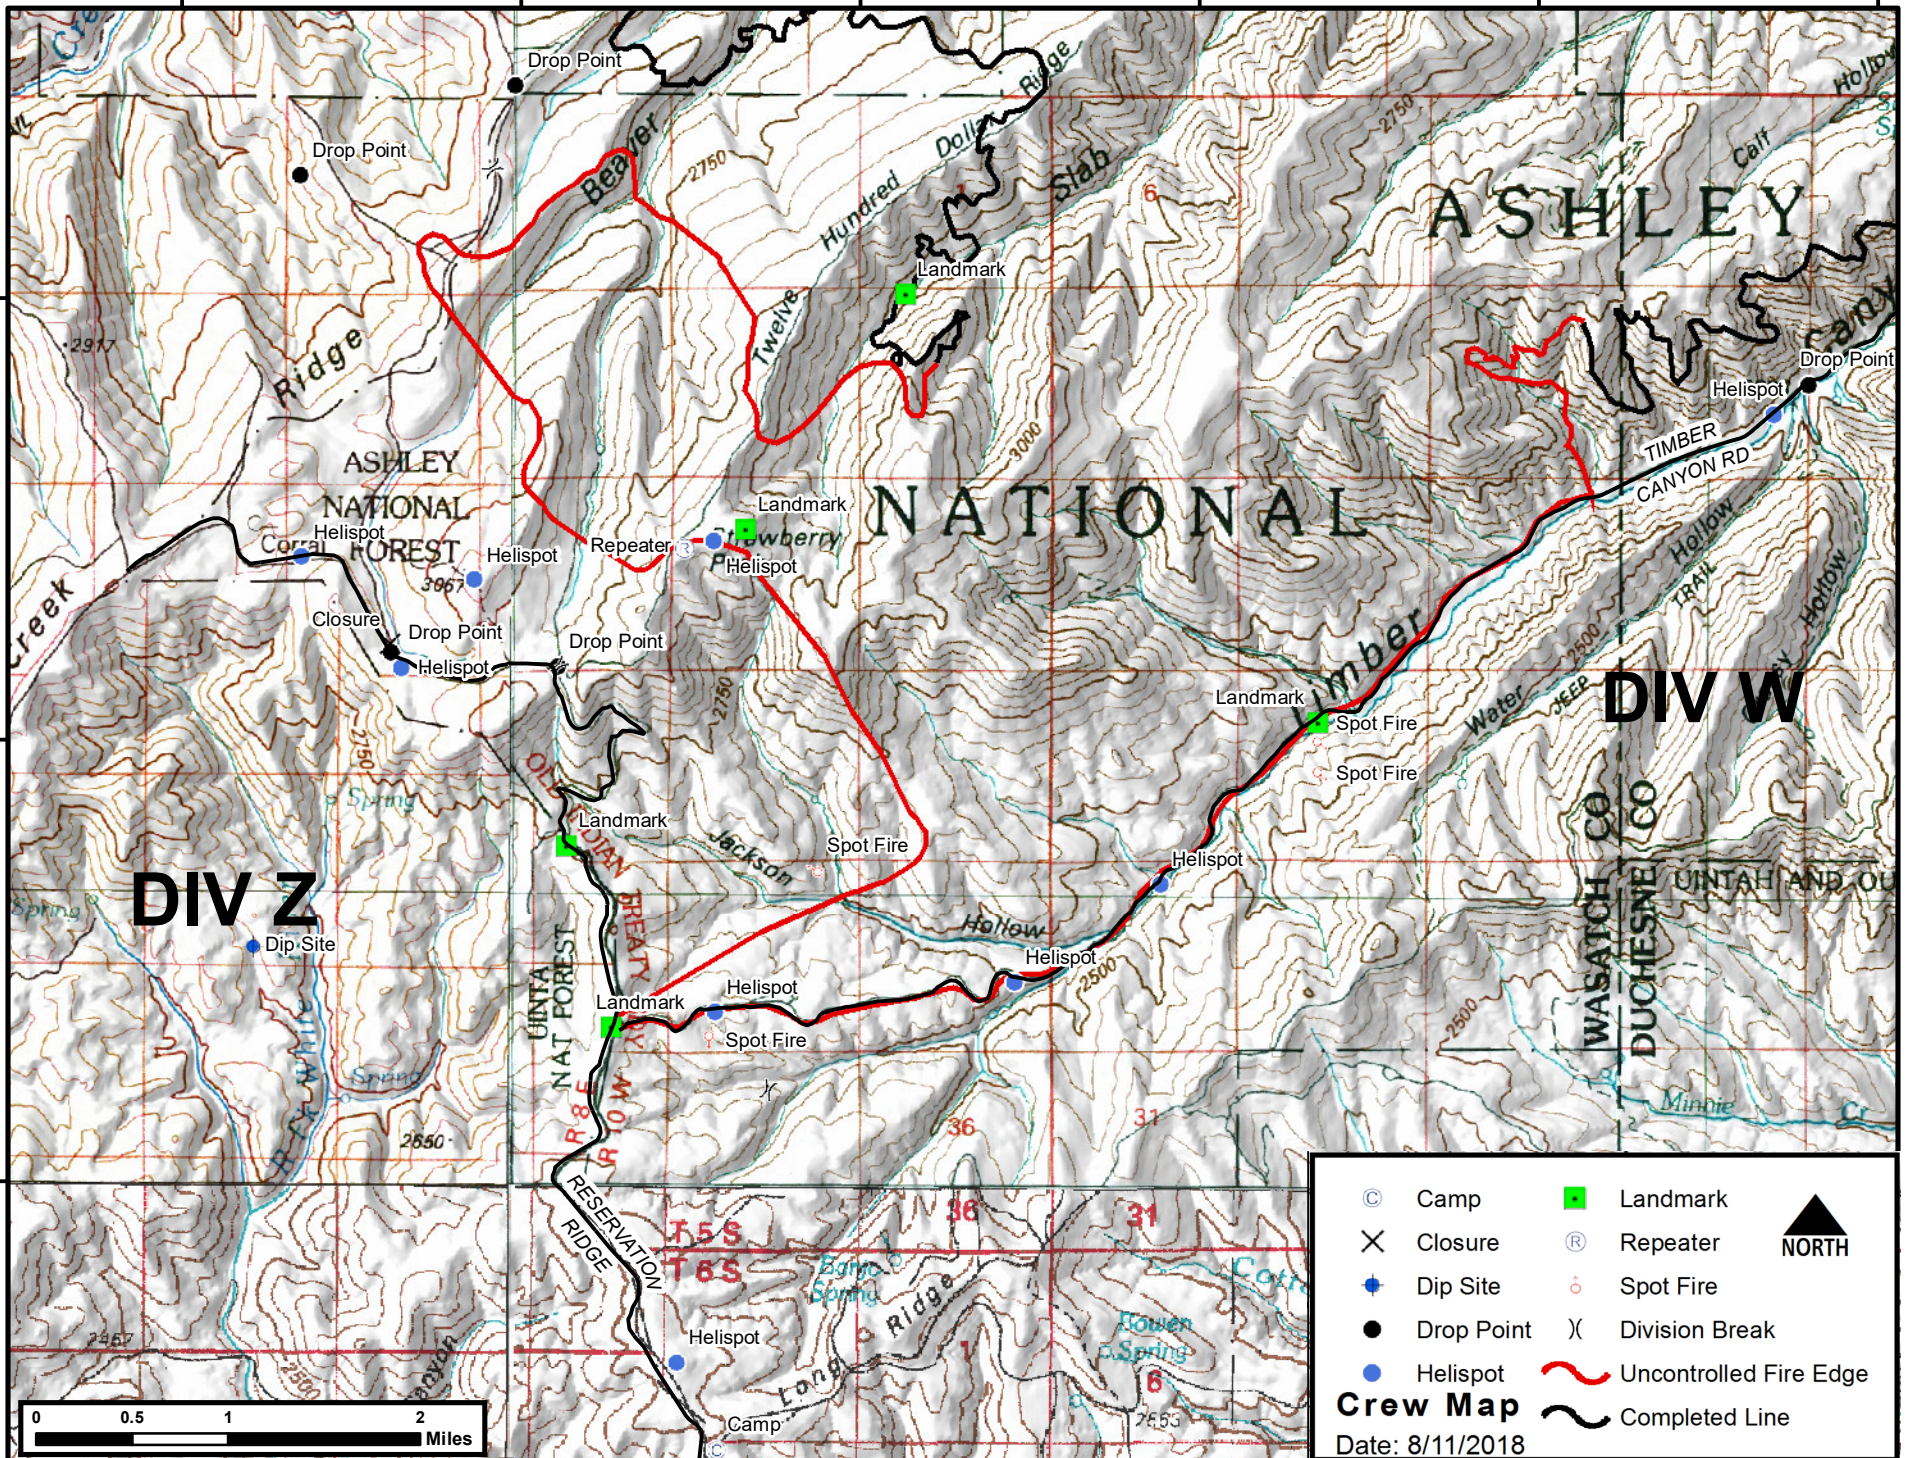

111°2'W

111°0'W

110°58'W

110°56'W

110°54'W

110°52'W

40°4'N

40°2'N

40°0'N

DIV Z

NATIONAL

ASHLEY

DIV W

UINTAH AND OURAY

⊙	Camp	■	Landmark	▲	NORTH
×	Closure	Ⓡ	Repeater		
⬇	Dip Site	⊙	Spot Fire		
●	Drop Point	⌘	Division Break		
●	Helispot	—	Uncontrolled Fire Edge		
		—	Completed Line		

Crew Map
Date: 8/11/2018