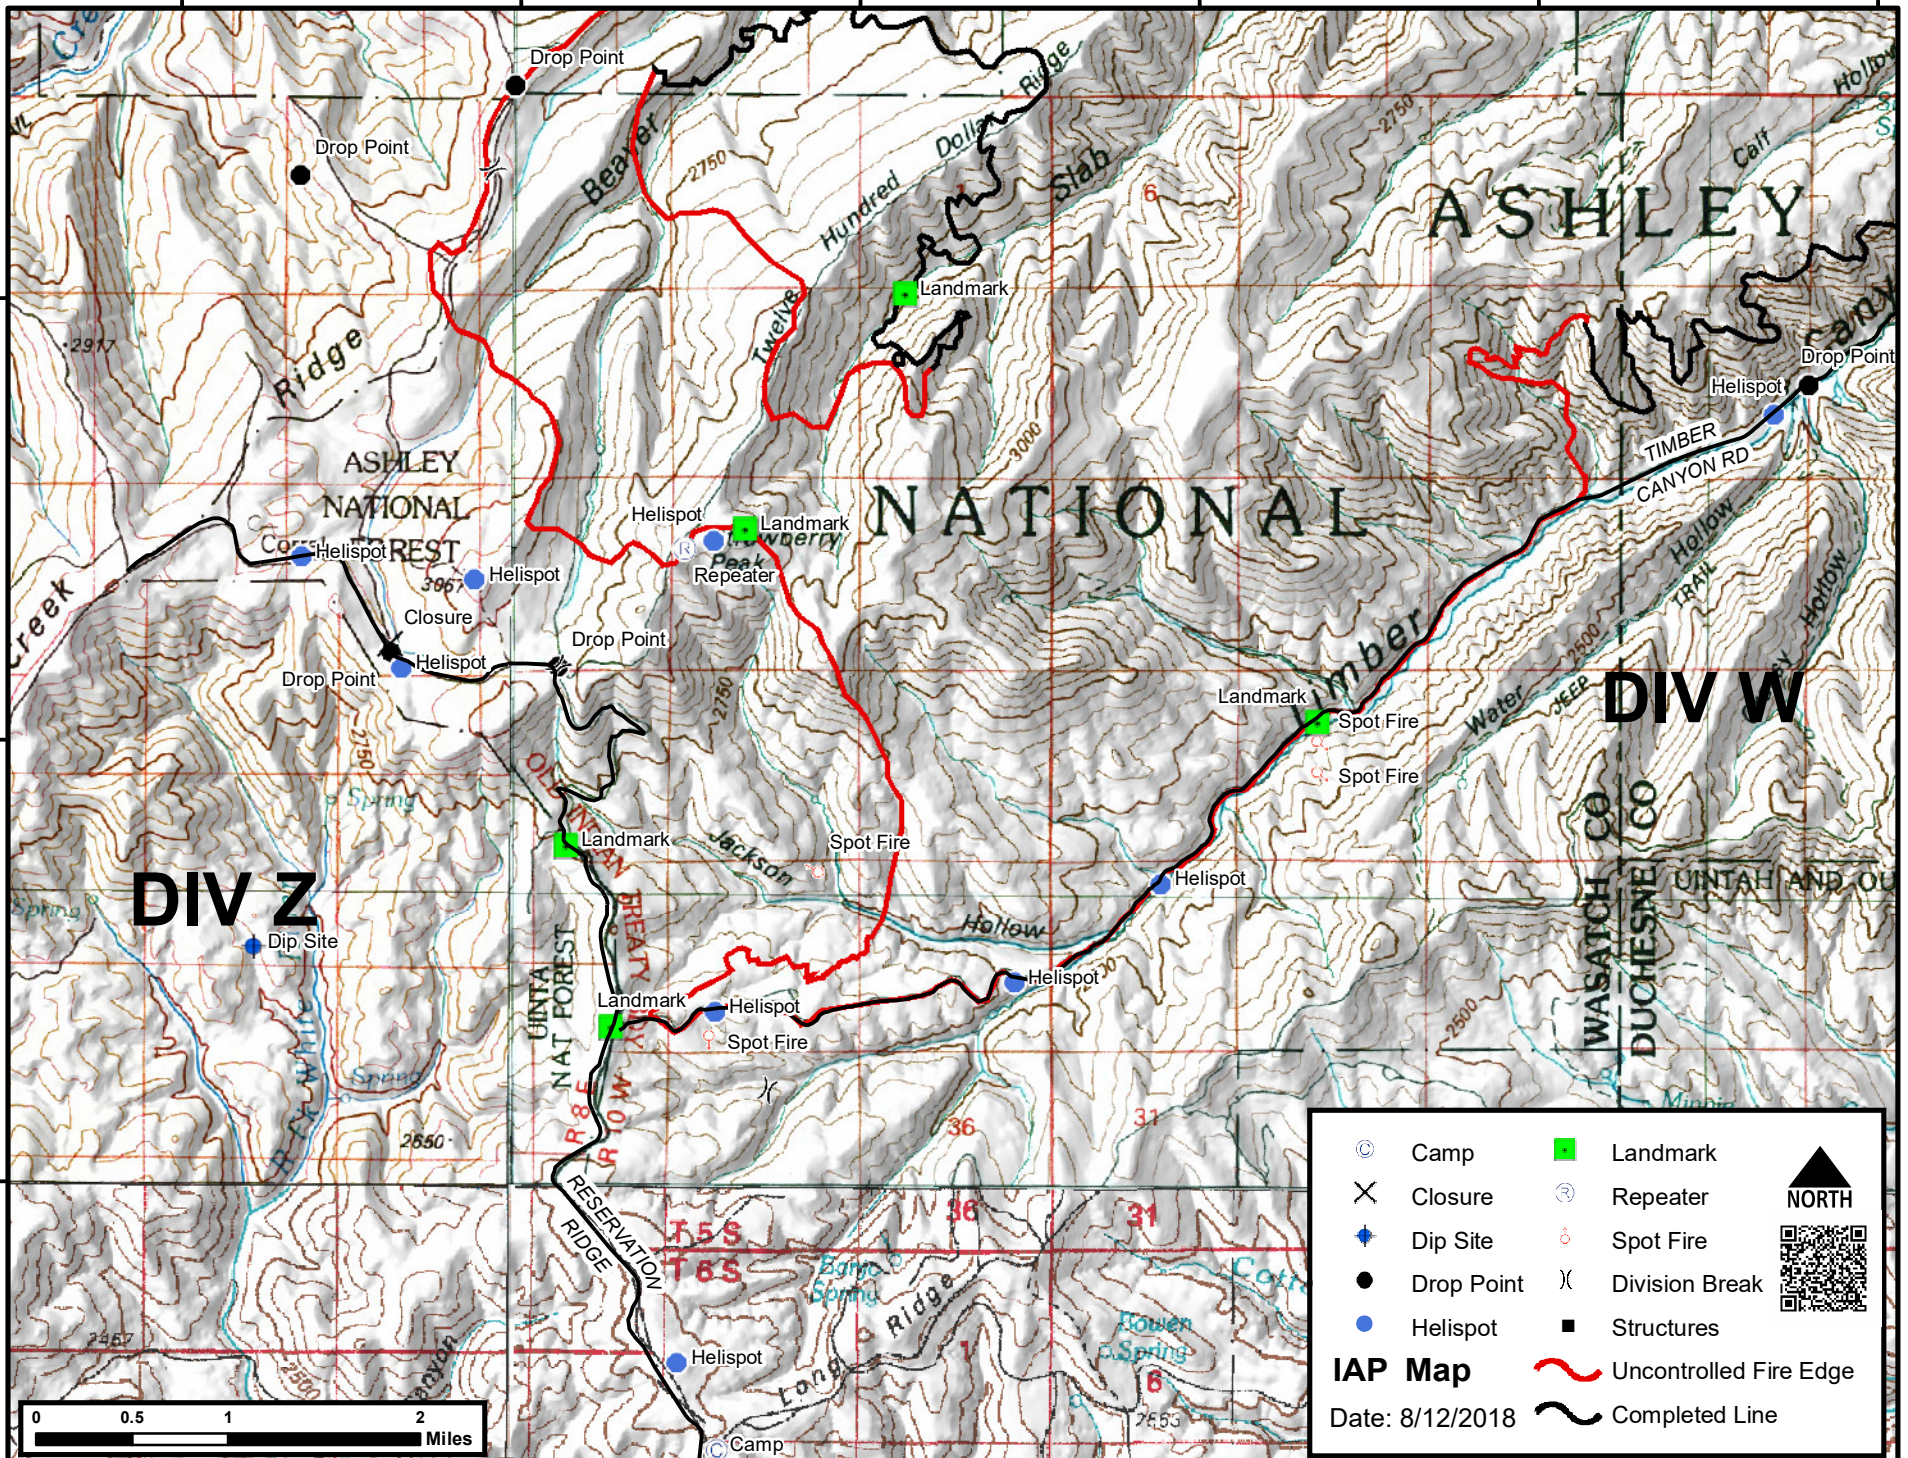

111°2'W

111°0'W

110°58'W

110°56'W

110°54'W

110°52'W

40°4'N

40°2'N

40°0'N

⊙	Camp	■	Landmark	▲	NORTH
×	Closure	Ⓡ	Repeater	QR	QR Code
◆	Dip Site	⊙	Spot Fire		
●	Drop Point	⌘	Division Break		
●	Helispot	■	Structures		
		~	Uncontrolled Fire Edge		
		—	Completed Line		

IAP Map
Date: 8/12/2018