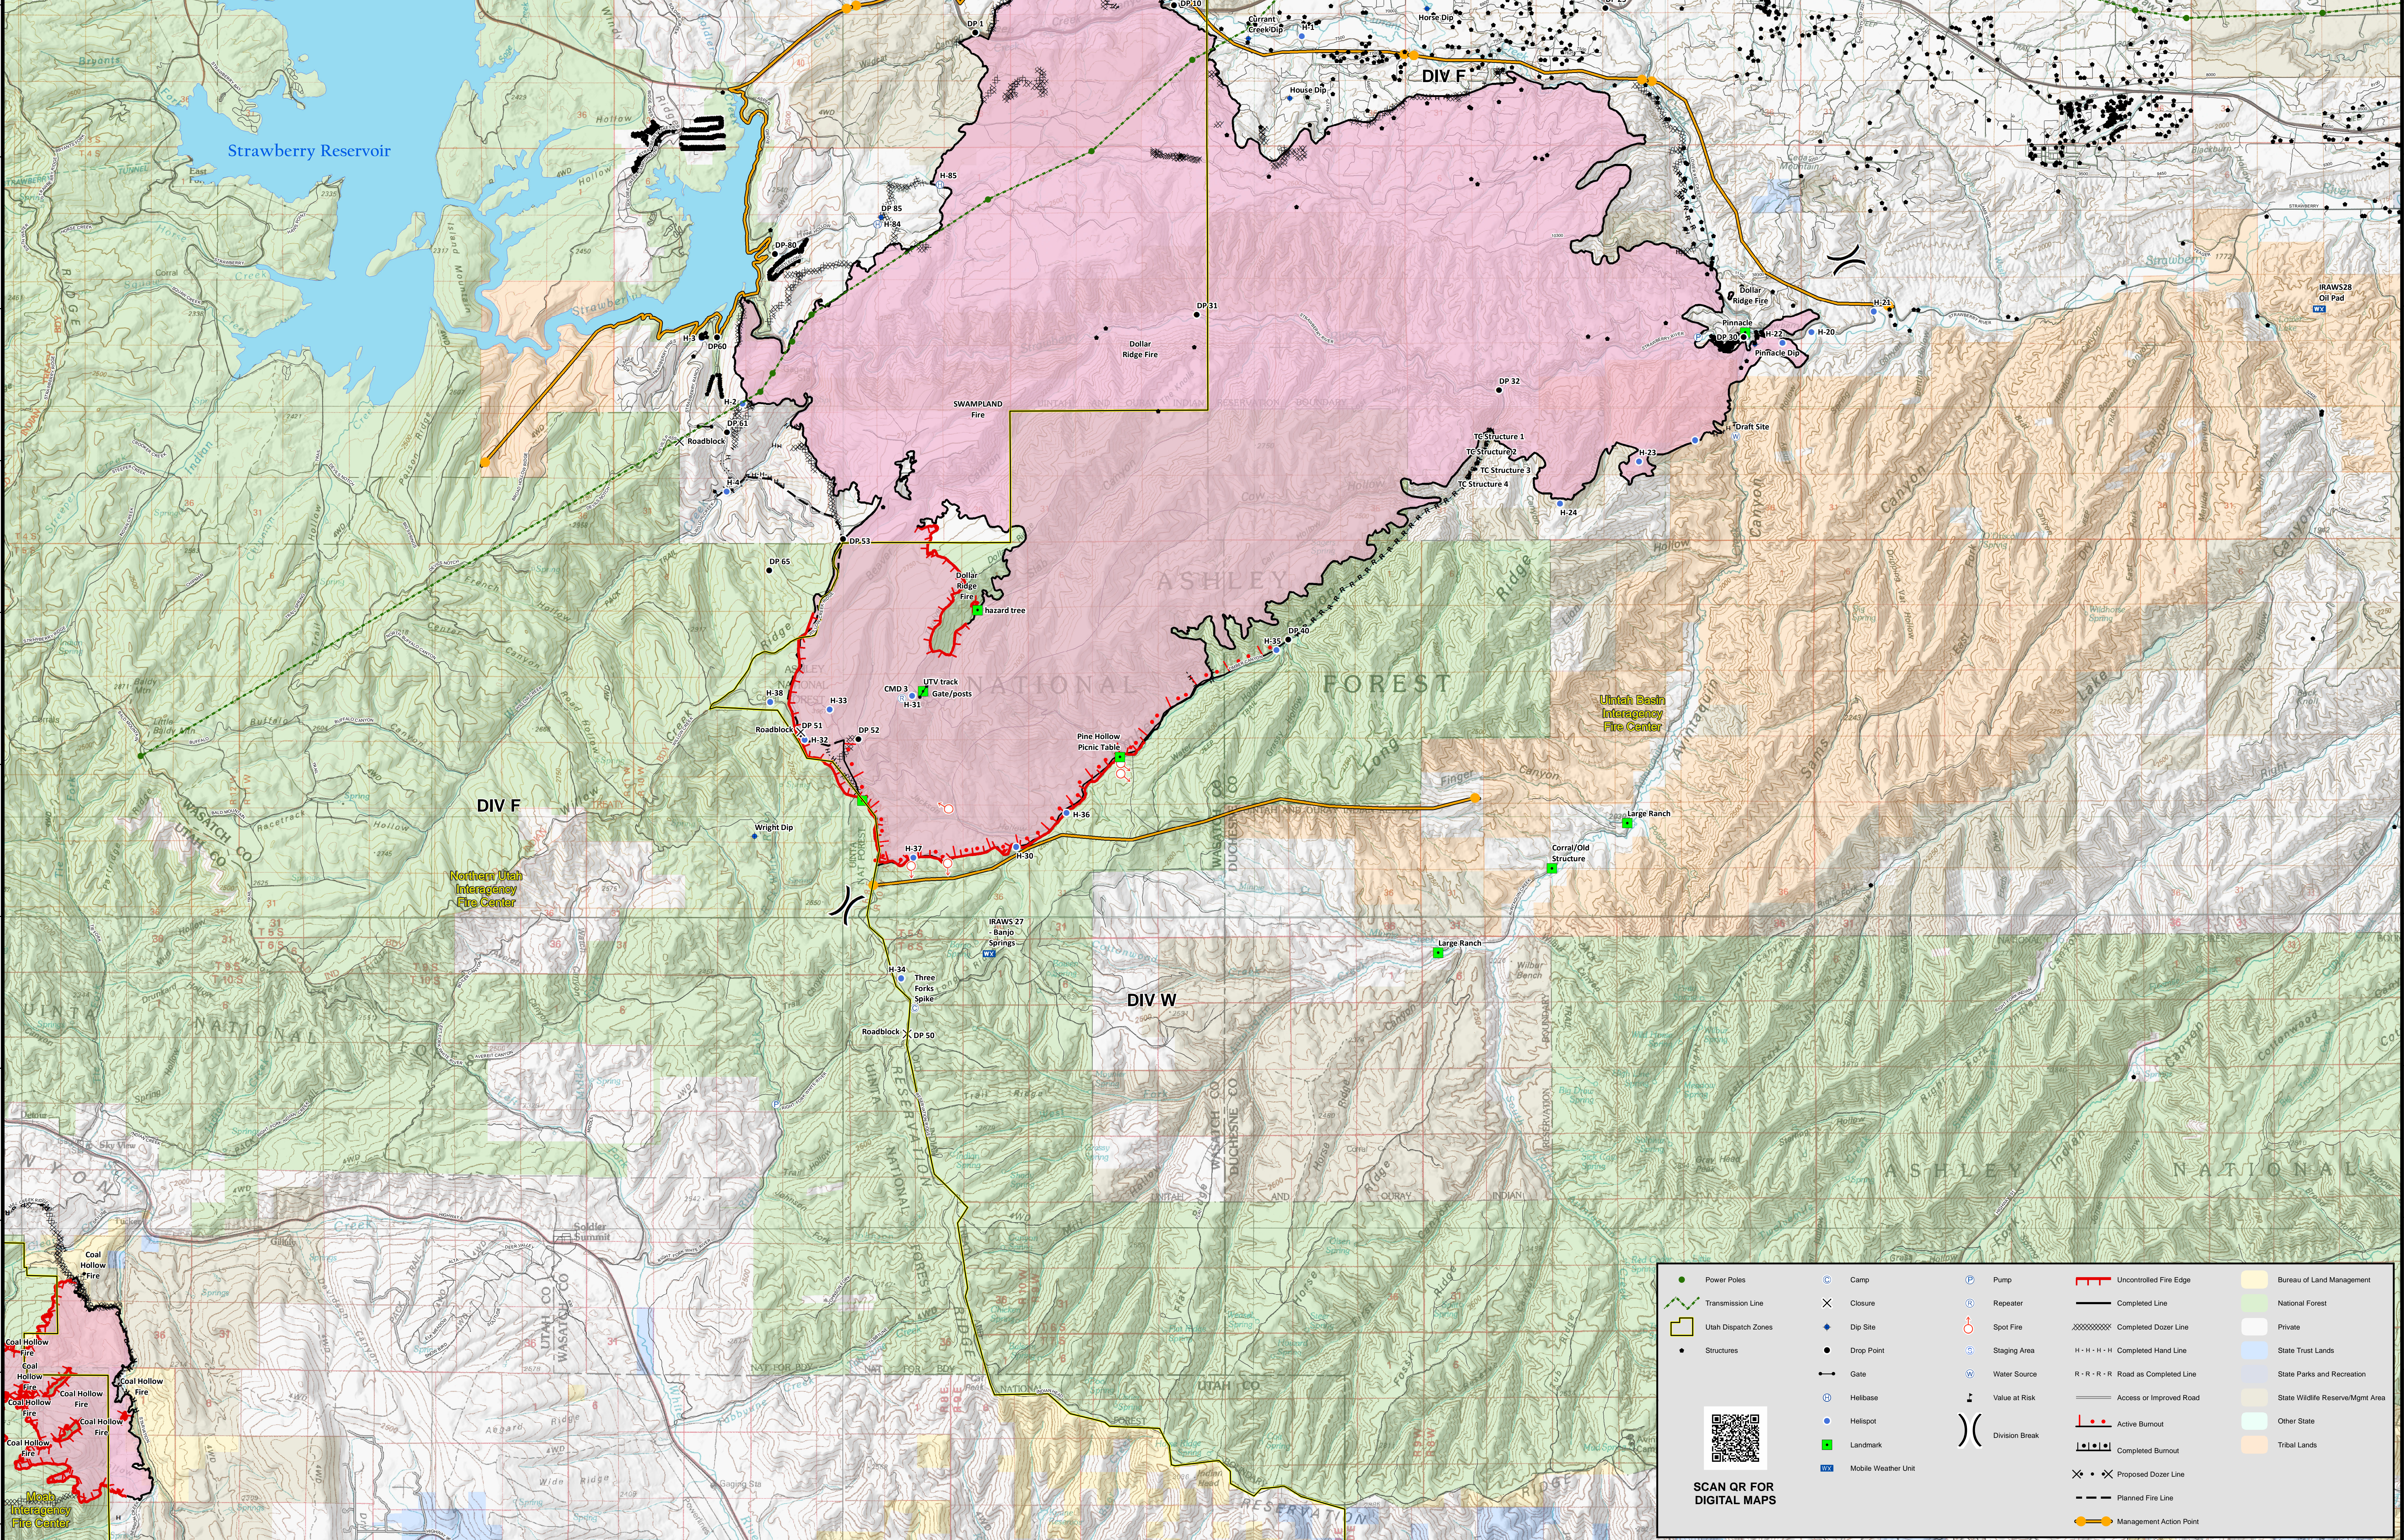

111°34'W 111°32'W 111°30'W 111°28'W 111°26'W 111°24'W 111°22'W 111°20'W 110°58'W 110°56'W 110°54'W 110°52'W 110°50'W 110°48'W 110°46'W 110°44'W 110°42'W 110°40'W 110°38'W 110°36'W 110°34'W

**PLANNING**

# Dollar Ridge

UT-NES-200383  
08/16/2018  
68,869 Acres  
as of 8/14/2018, 0850 Hrs

<b>SCAN OR FOR DIGITAL MAPS</b>				

**NORTH**  
Coordinate System: NAD 1983 UTM Zone 12N  
Map Scale: 1:50,000, 1 inch = 4,167 feet