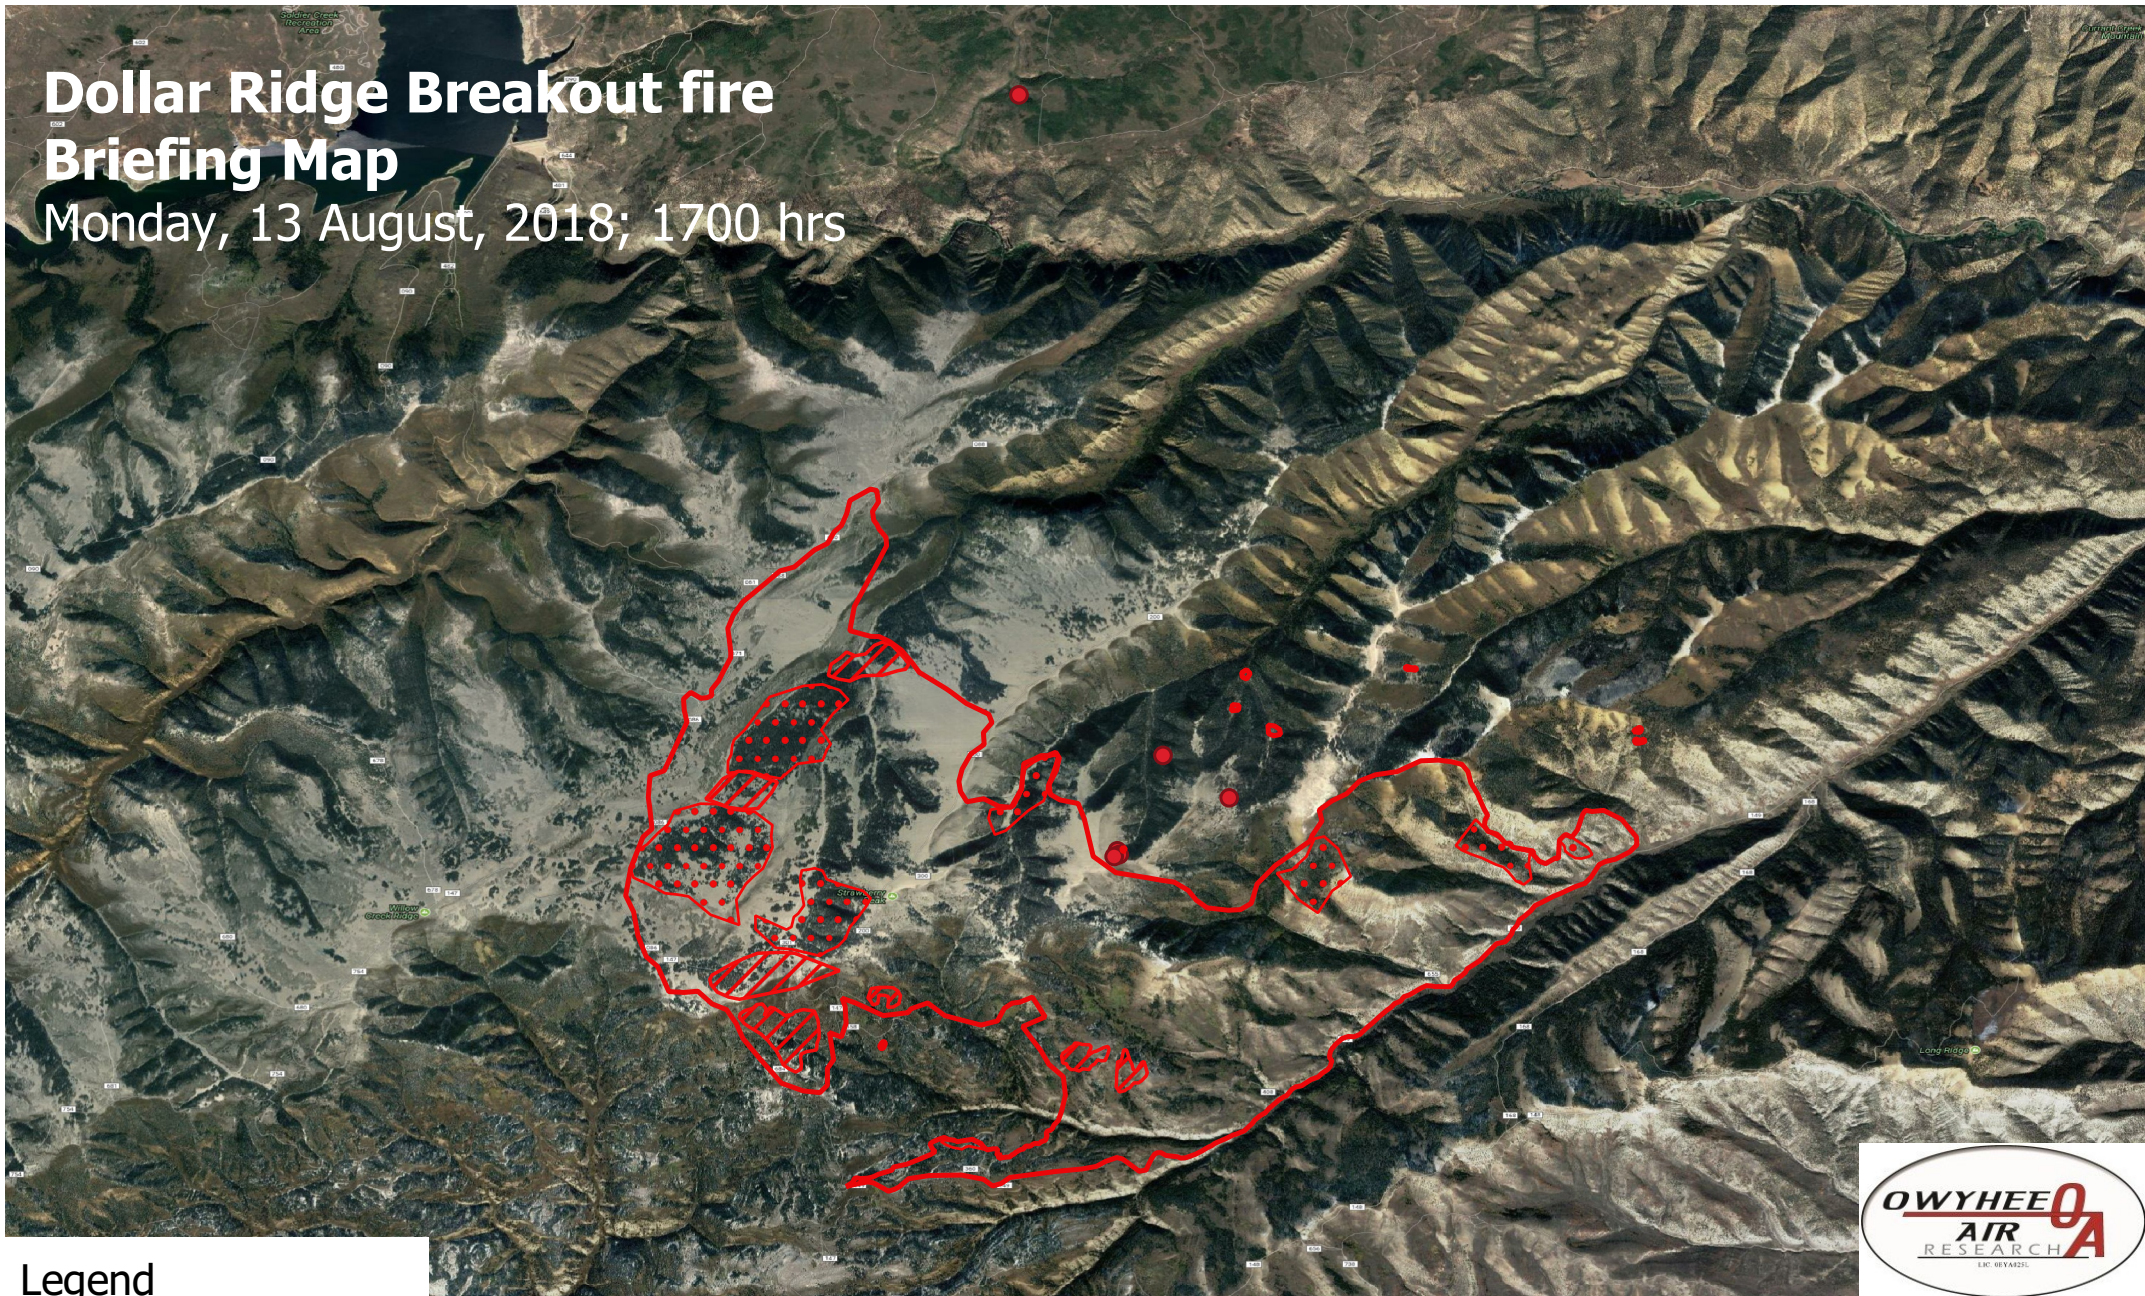

Dollar Ridge Breakout fire Briefing Map

Monday, 13 August, 2018; 1700 hrs

Legend

- Burn Perimeter
- ▨ Intense Heat
- Scattered Heat
- Isolated Heat

Projection: WGS 84

Scale: 1:50,000

Produced by Owyhee Air Research, Inc.