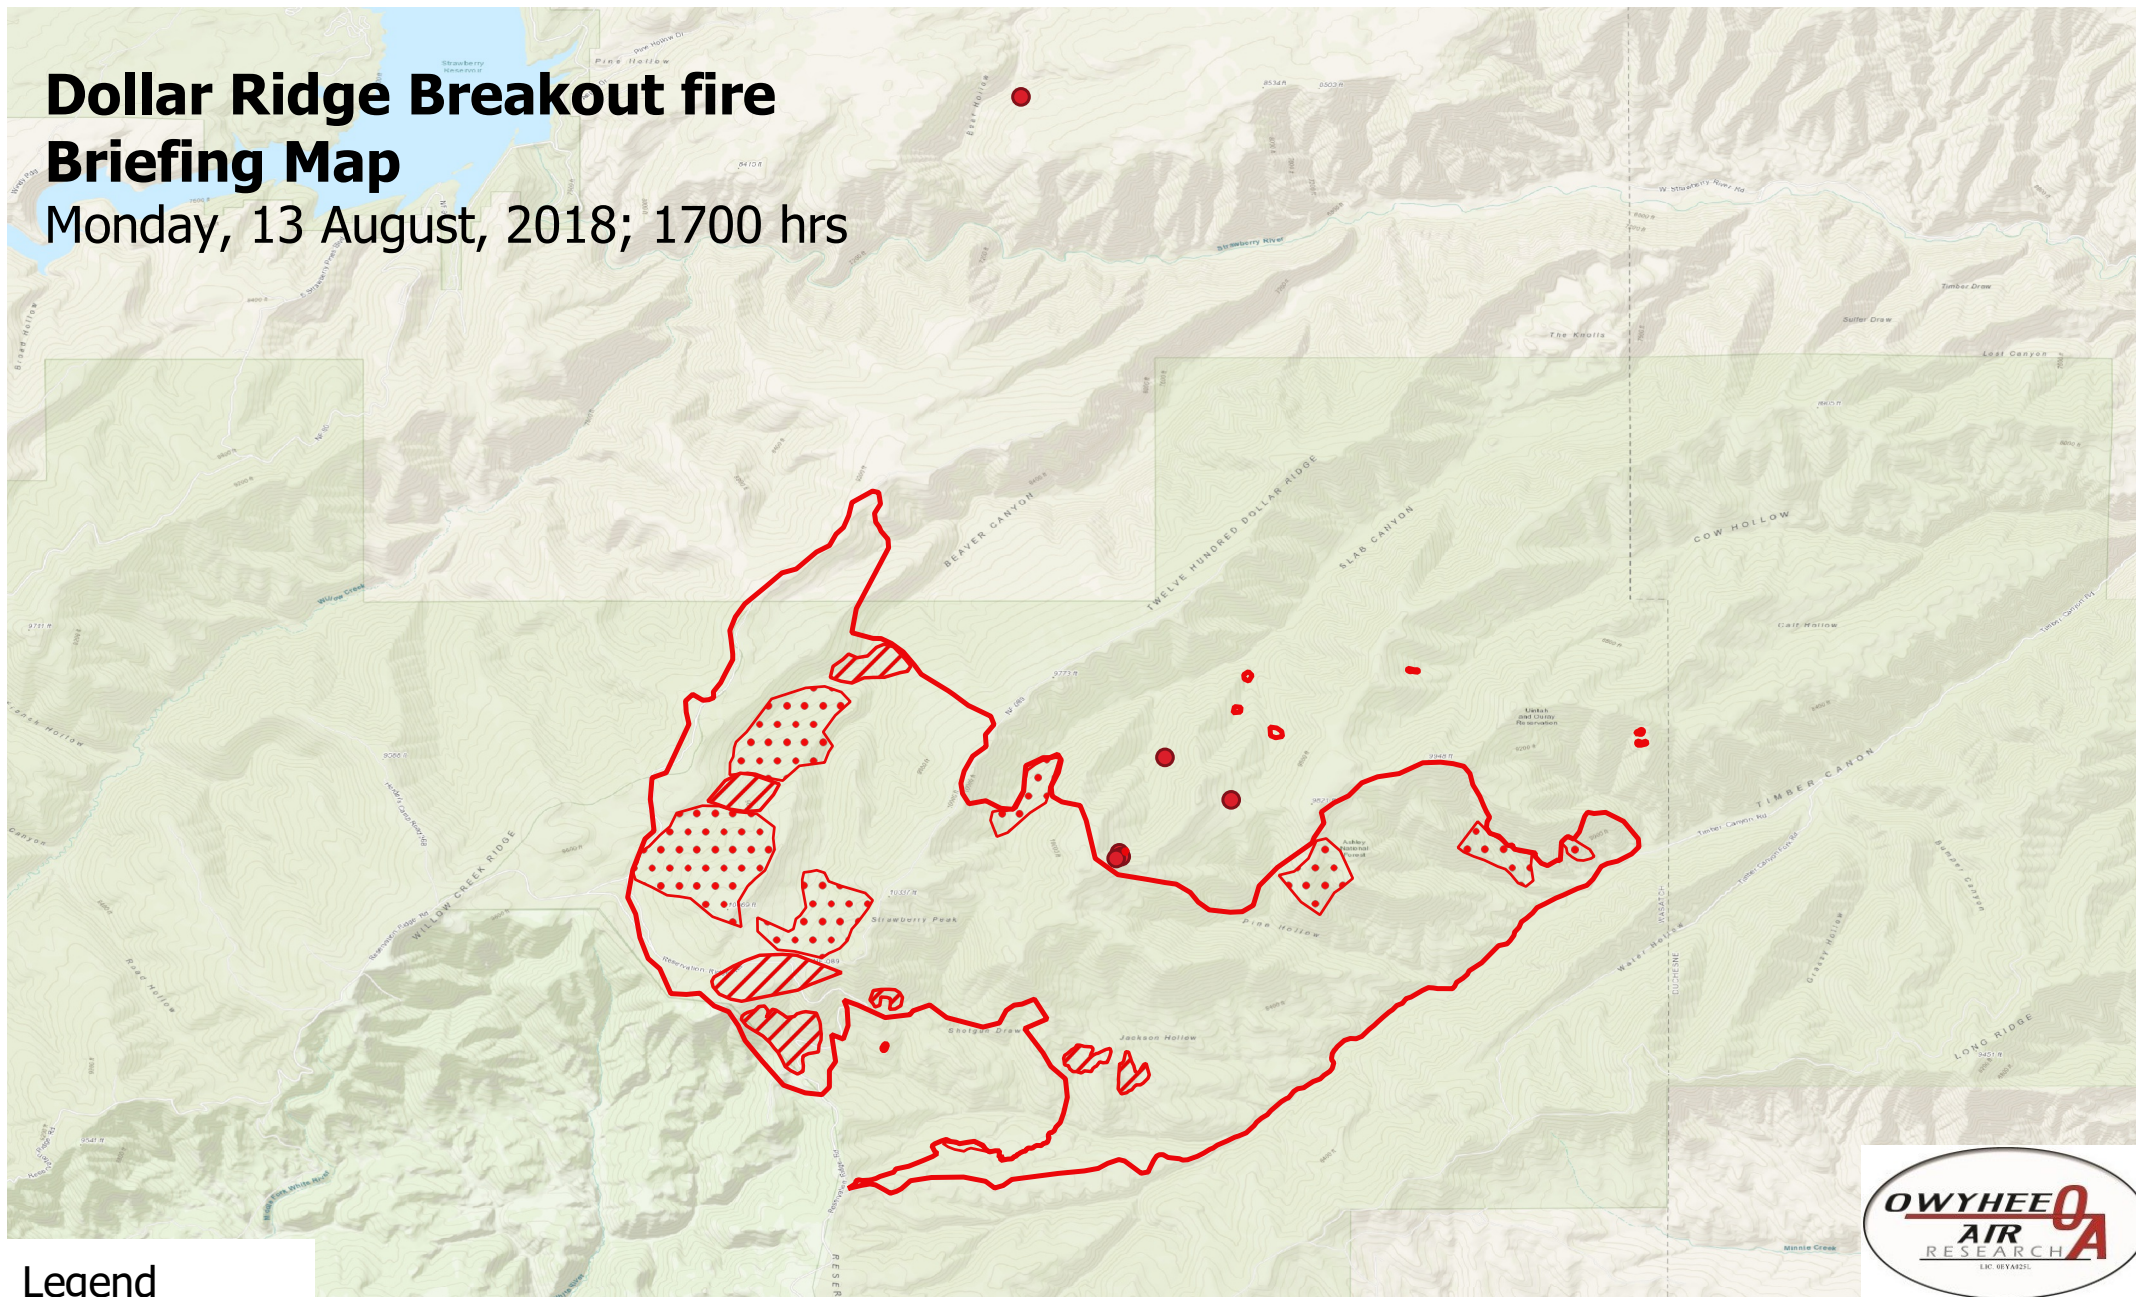

Dollar Ridge Breakout fire Briefing Map

Monday, 13 August, 2018; 1700 hrs

Legend

- Burn Perimeter
- ▨ Intense Heat
- Scattered Heat
- Isolated Heat

Projection: WGS 84

Scale: 1:50,000

Produced by Owyhee Air Research, Inc.