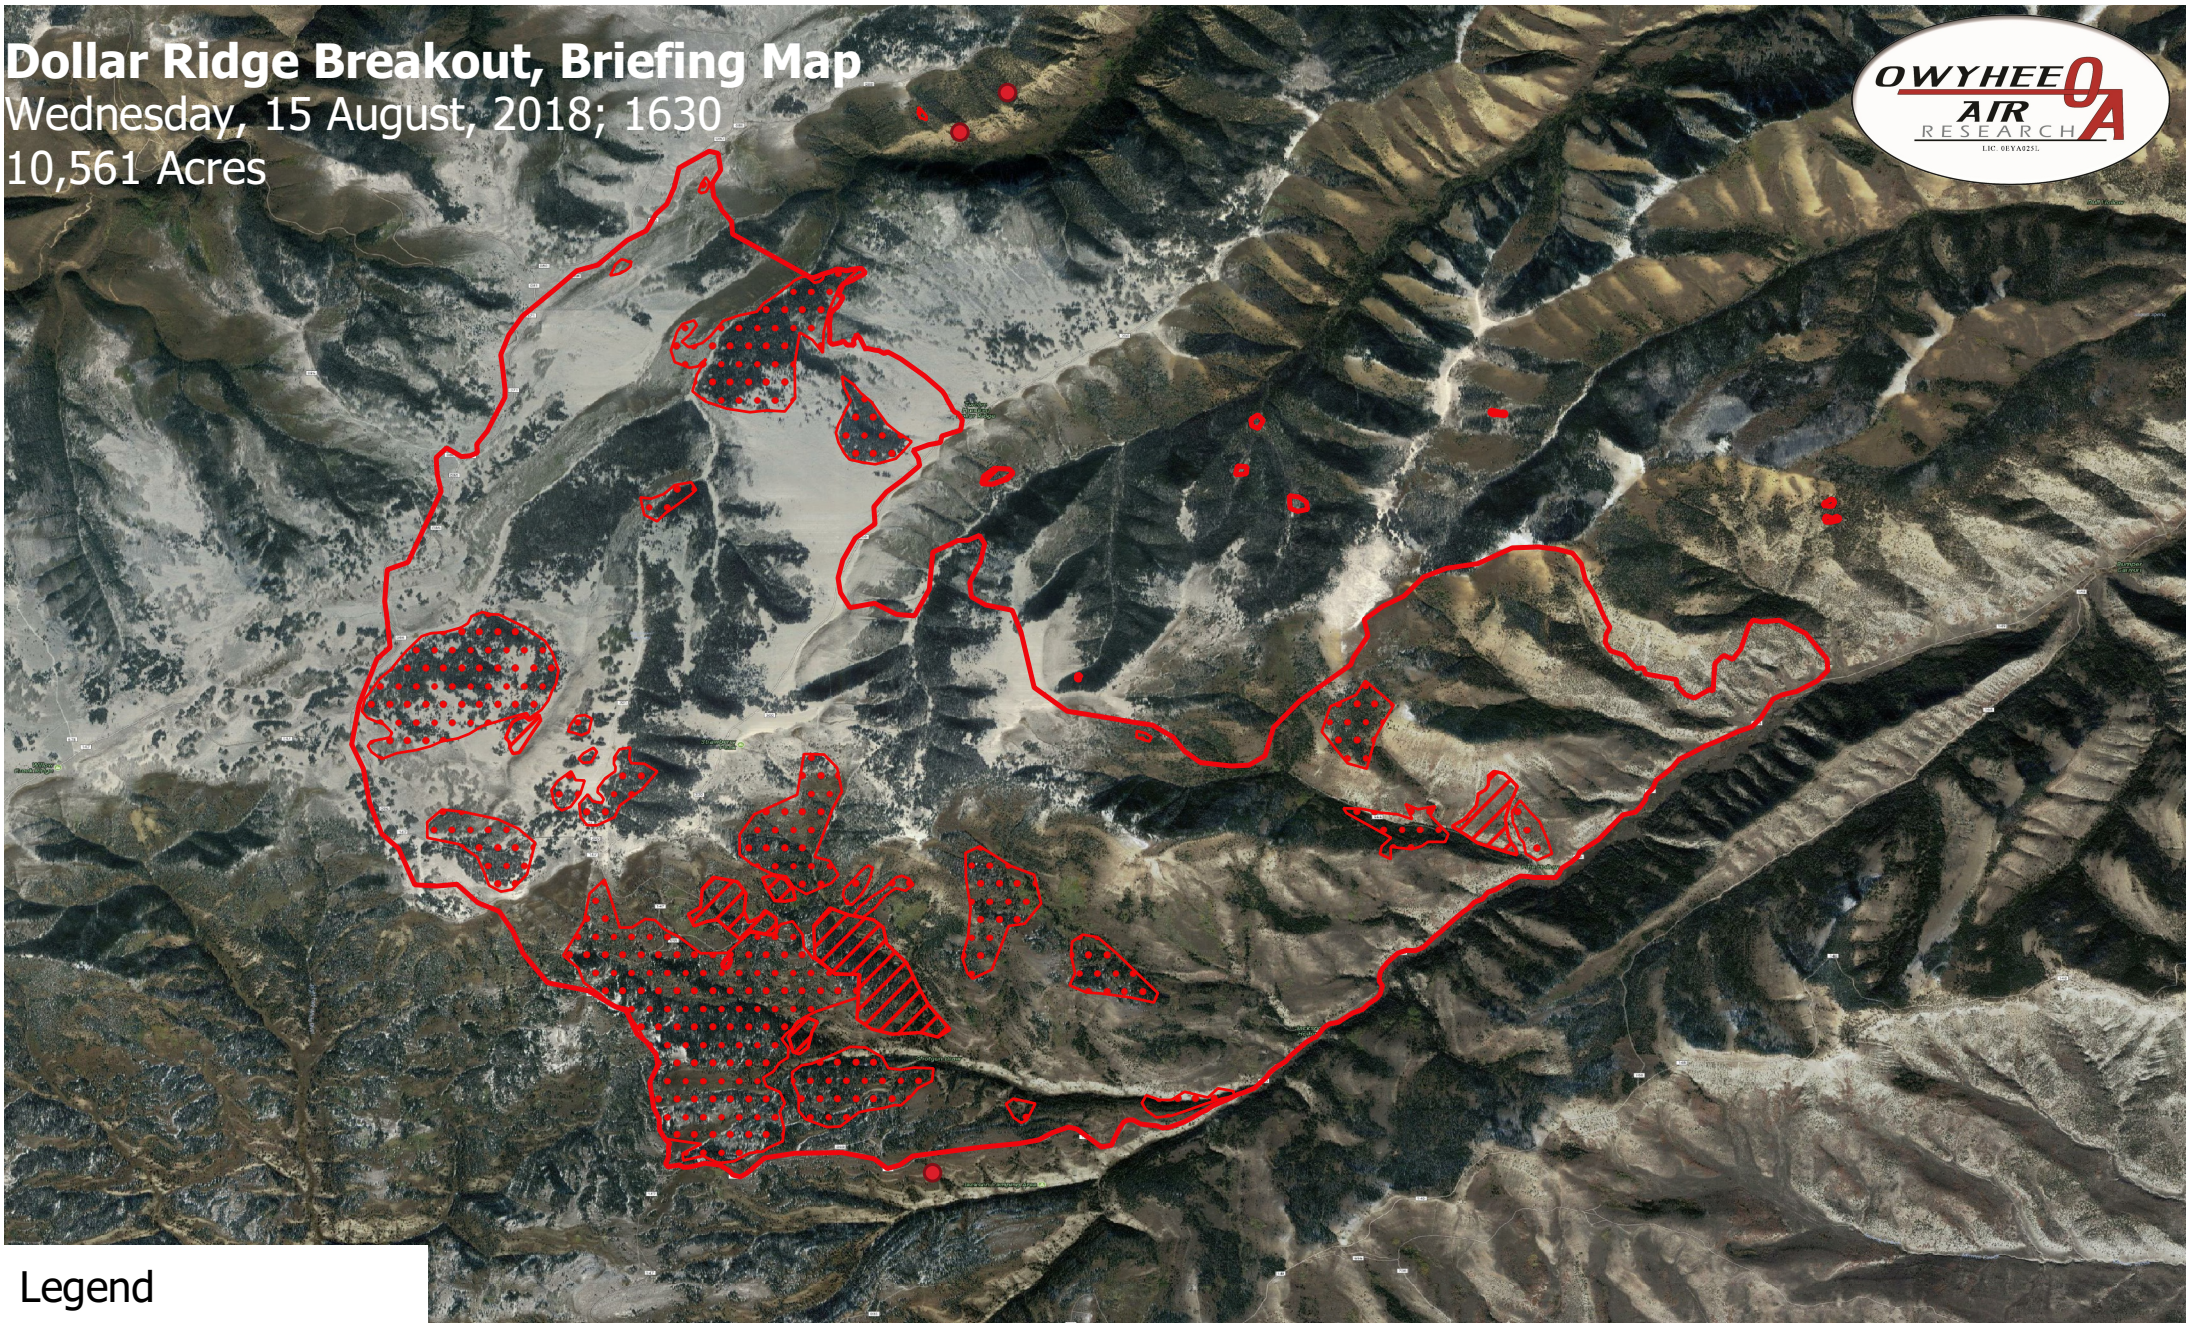

Dollar Ridge Breakout, Briefing Map

Wednesday, 15 August, 2018; 1630

10,561 Acres

Legend

- Burn Perimeter
- Intense Heat
- Scattered Heat
- Isolated Heat

Projection: WGS 84

Scale: 1:35,000

Produced by Owyhee Air Research, Inc.
dmelody@owyheeair.com (208)442-5405