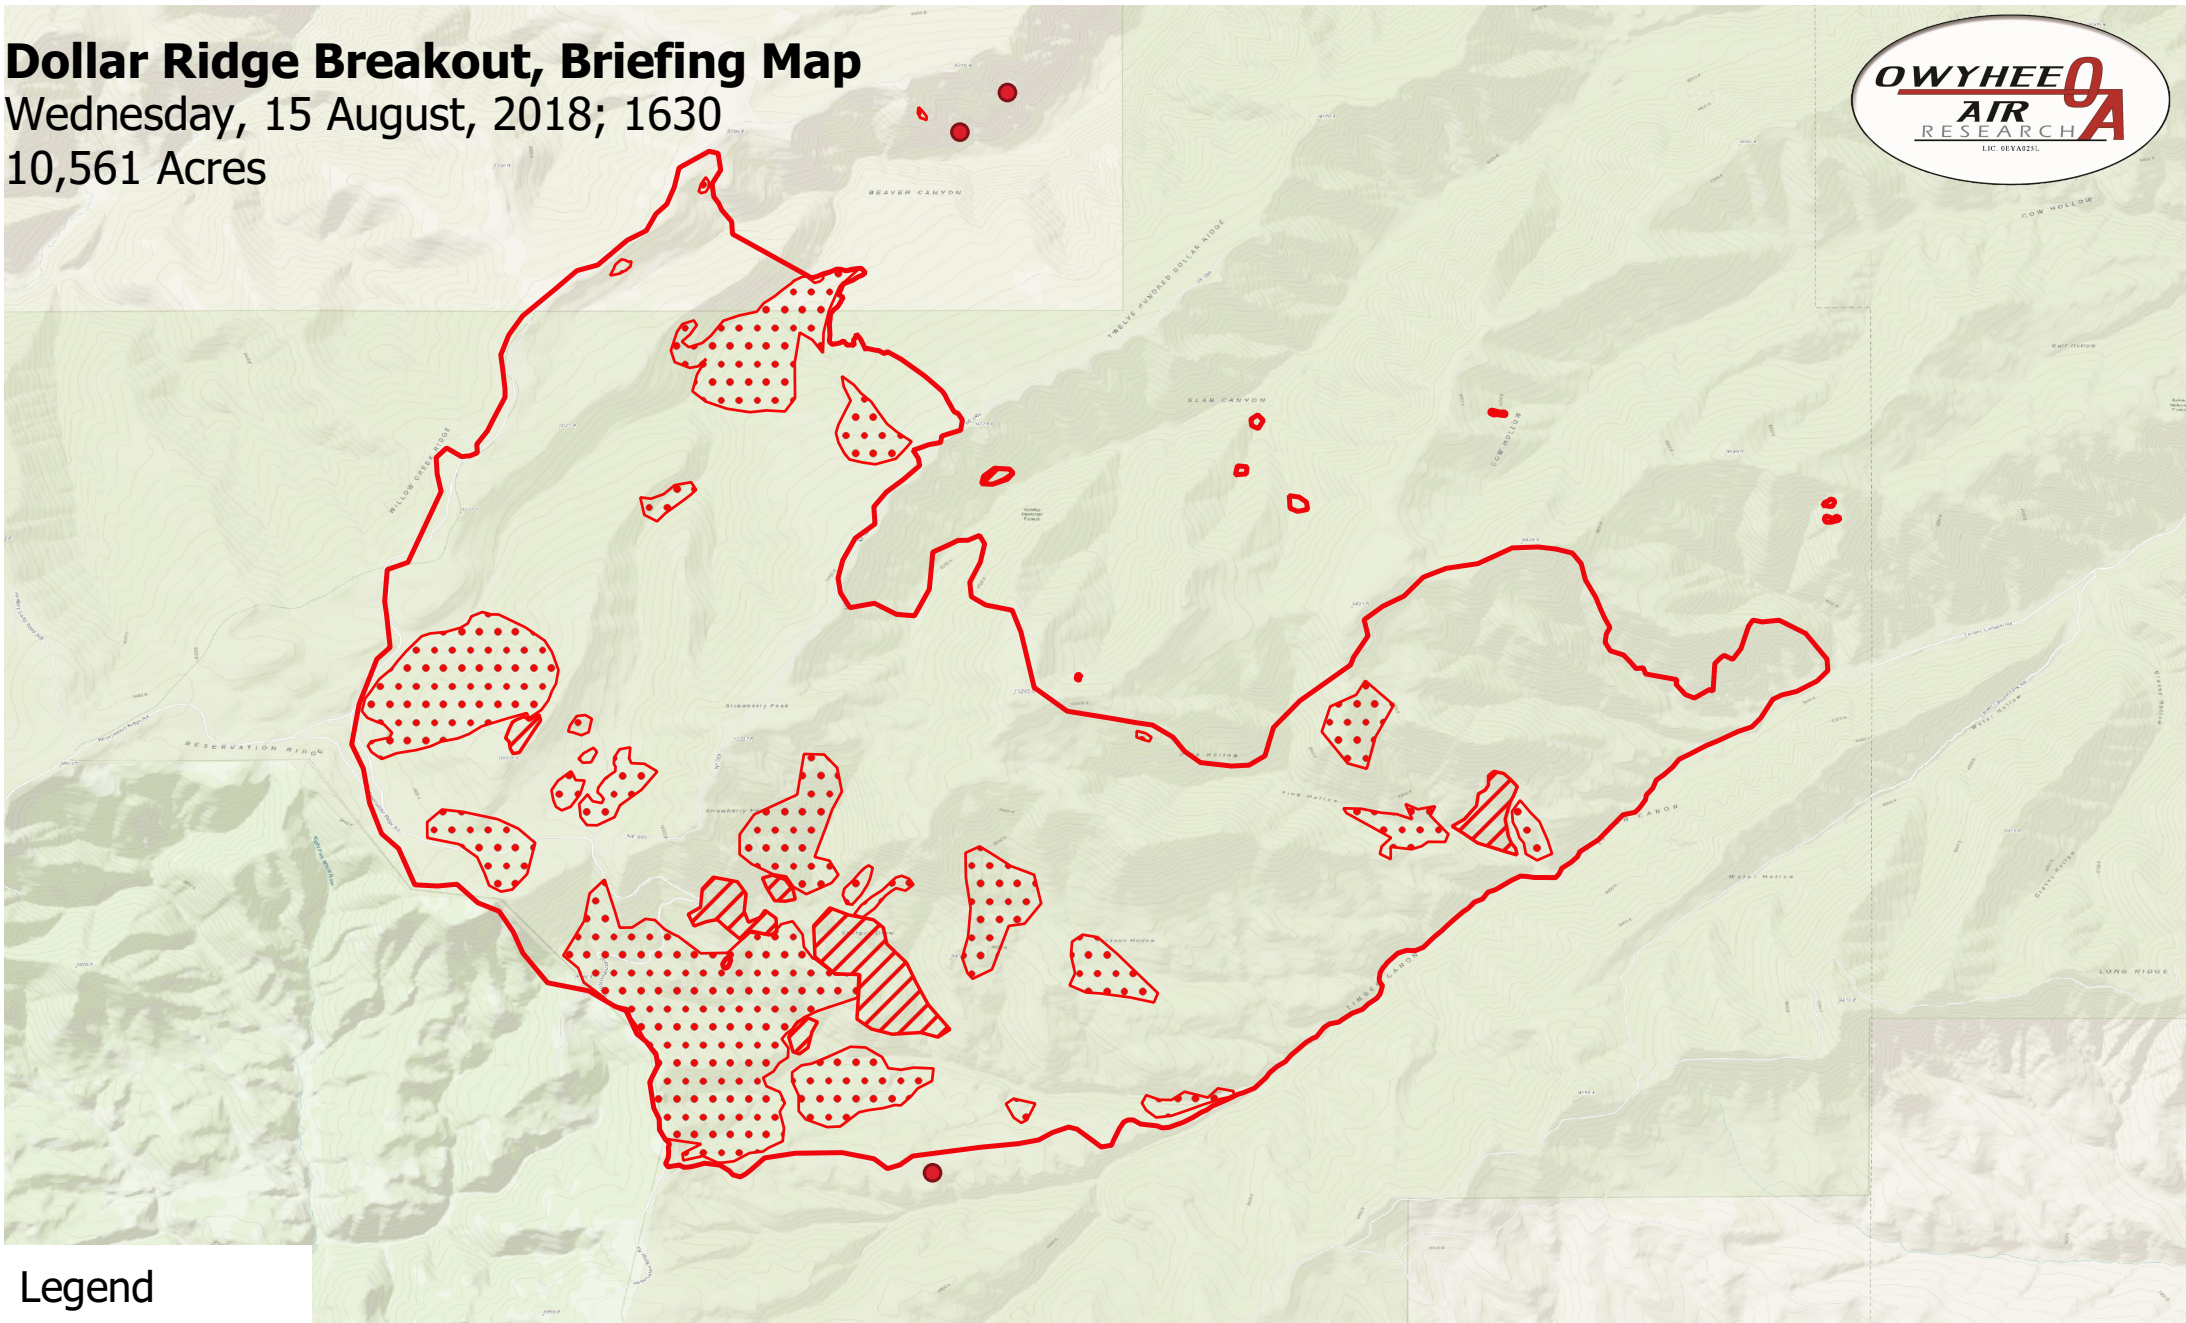

# Dollar Ridge Breakout, Briefing Map

Wednesday, 15 August, 2018; 1630

10,561 Acres

## Legend

- Burn Perimeter
- Intense Heat
- Scattered Heat
- Isolated Heat

Projection: WGS 84

Scale: 1:35,000

Produced by Owyhee Air Research, Inc.  
dmelody@owyheear.com (208)442-5405