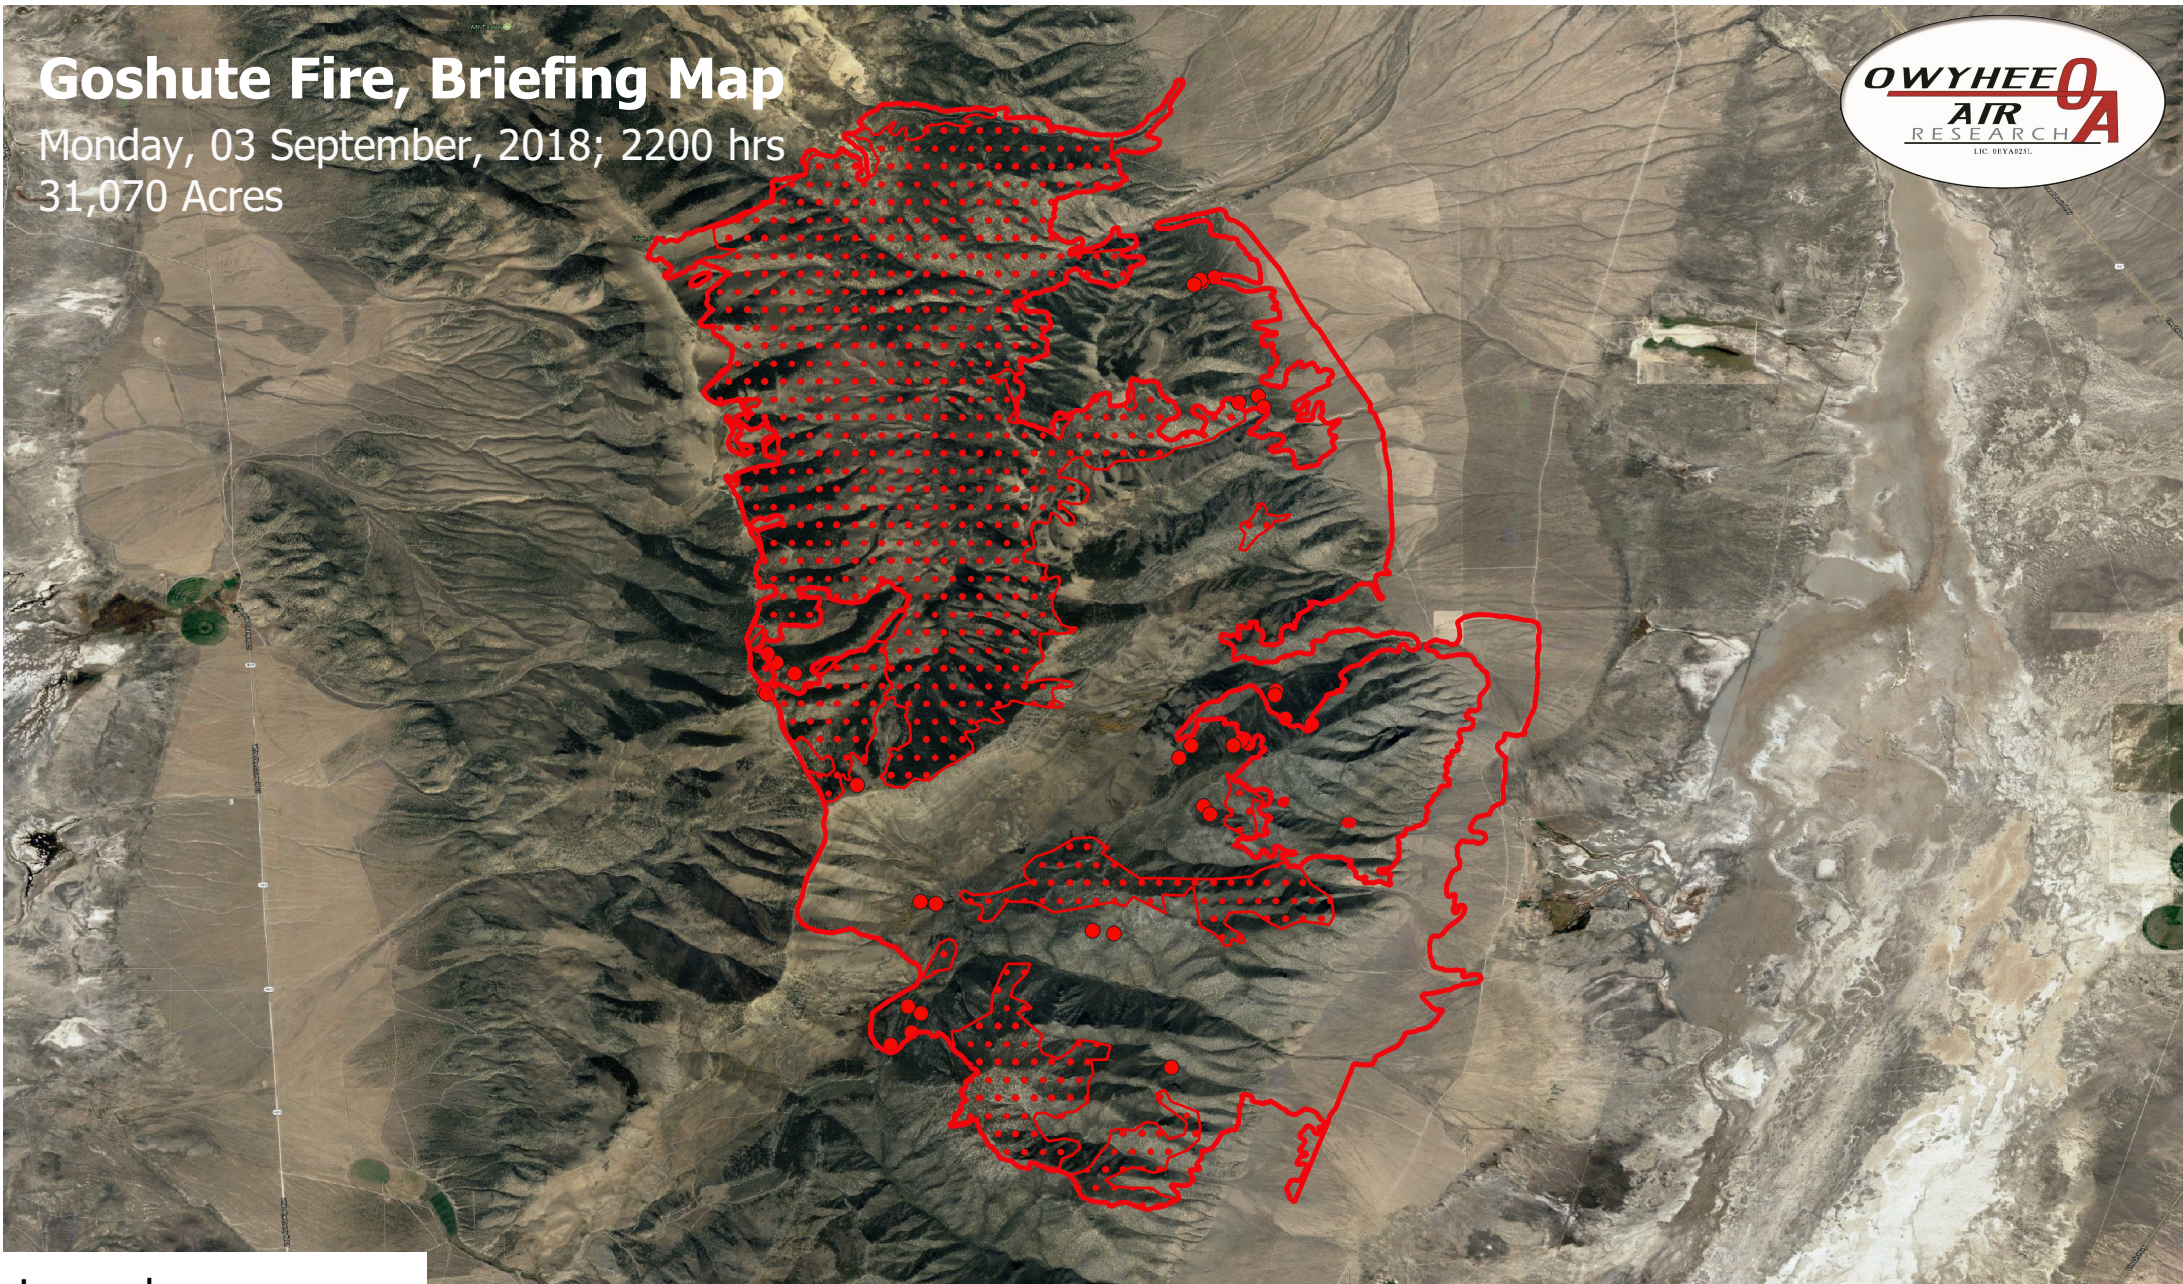

Goshute Fire, Briefing Map

Monday, 03 September, 2018; 2200 hrs

31,070 Acres

Legend

- Burn Perimeter
- Intense Heat
- Scattered Heat
- Isolated Heat

Projection: WGS 84

Scale: 1:68,000

Produced by Owyhee Air Research, Inc.
dmelody@owyheeair.com (208)442-5405