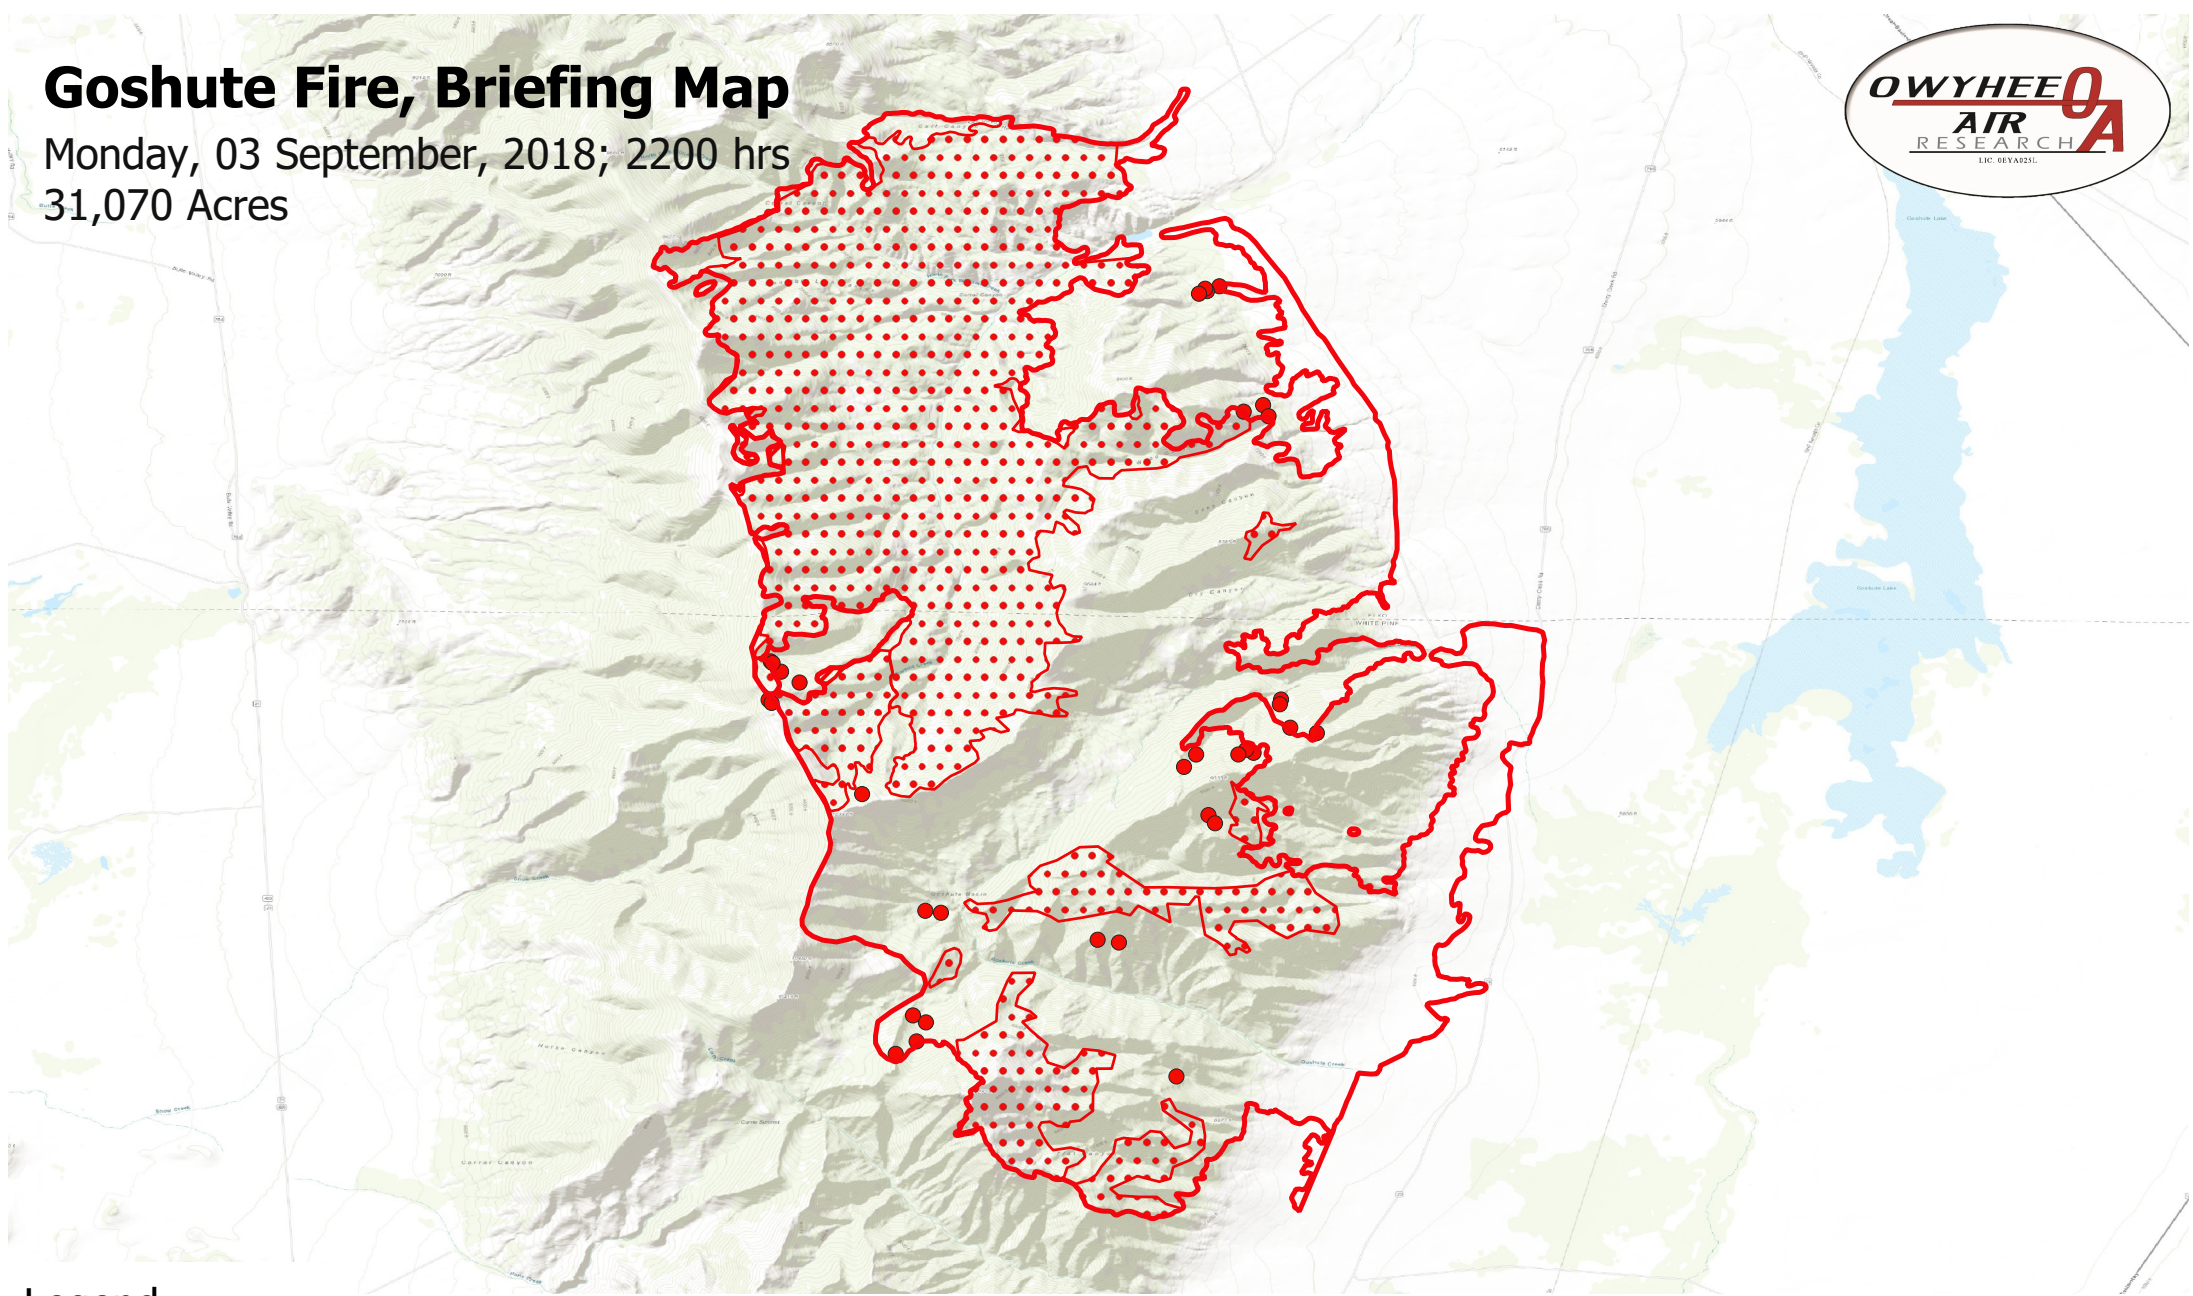

Goshute Fire, Briefing Map

Monday, 03 September, 2018; 2200 hrs
31,070 Acres

Legend

- Burn Perimeter
- Intense Heat
- Scattered Heat
- Isolated Heat

Projection: WGS 84

Scale: 1:68,000

Produced by Owyhee Air Research, Inc.
dmelody@owyheeair.com (208)442-5405