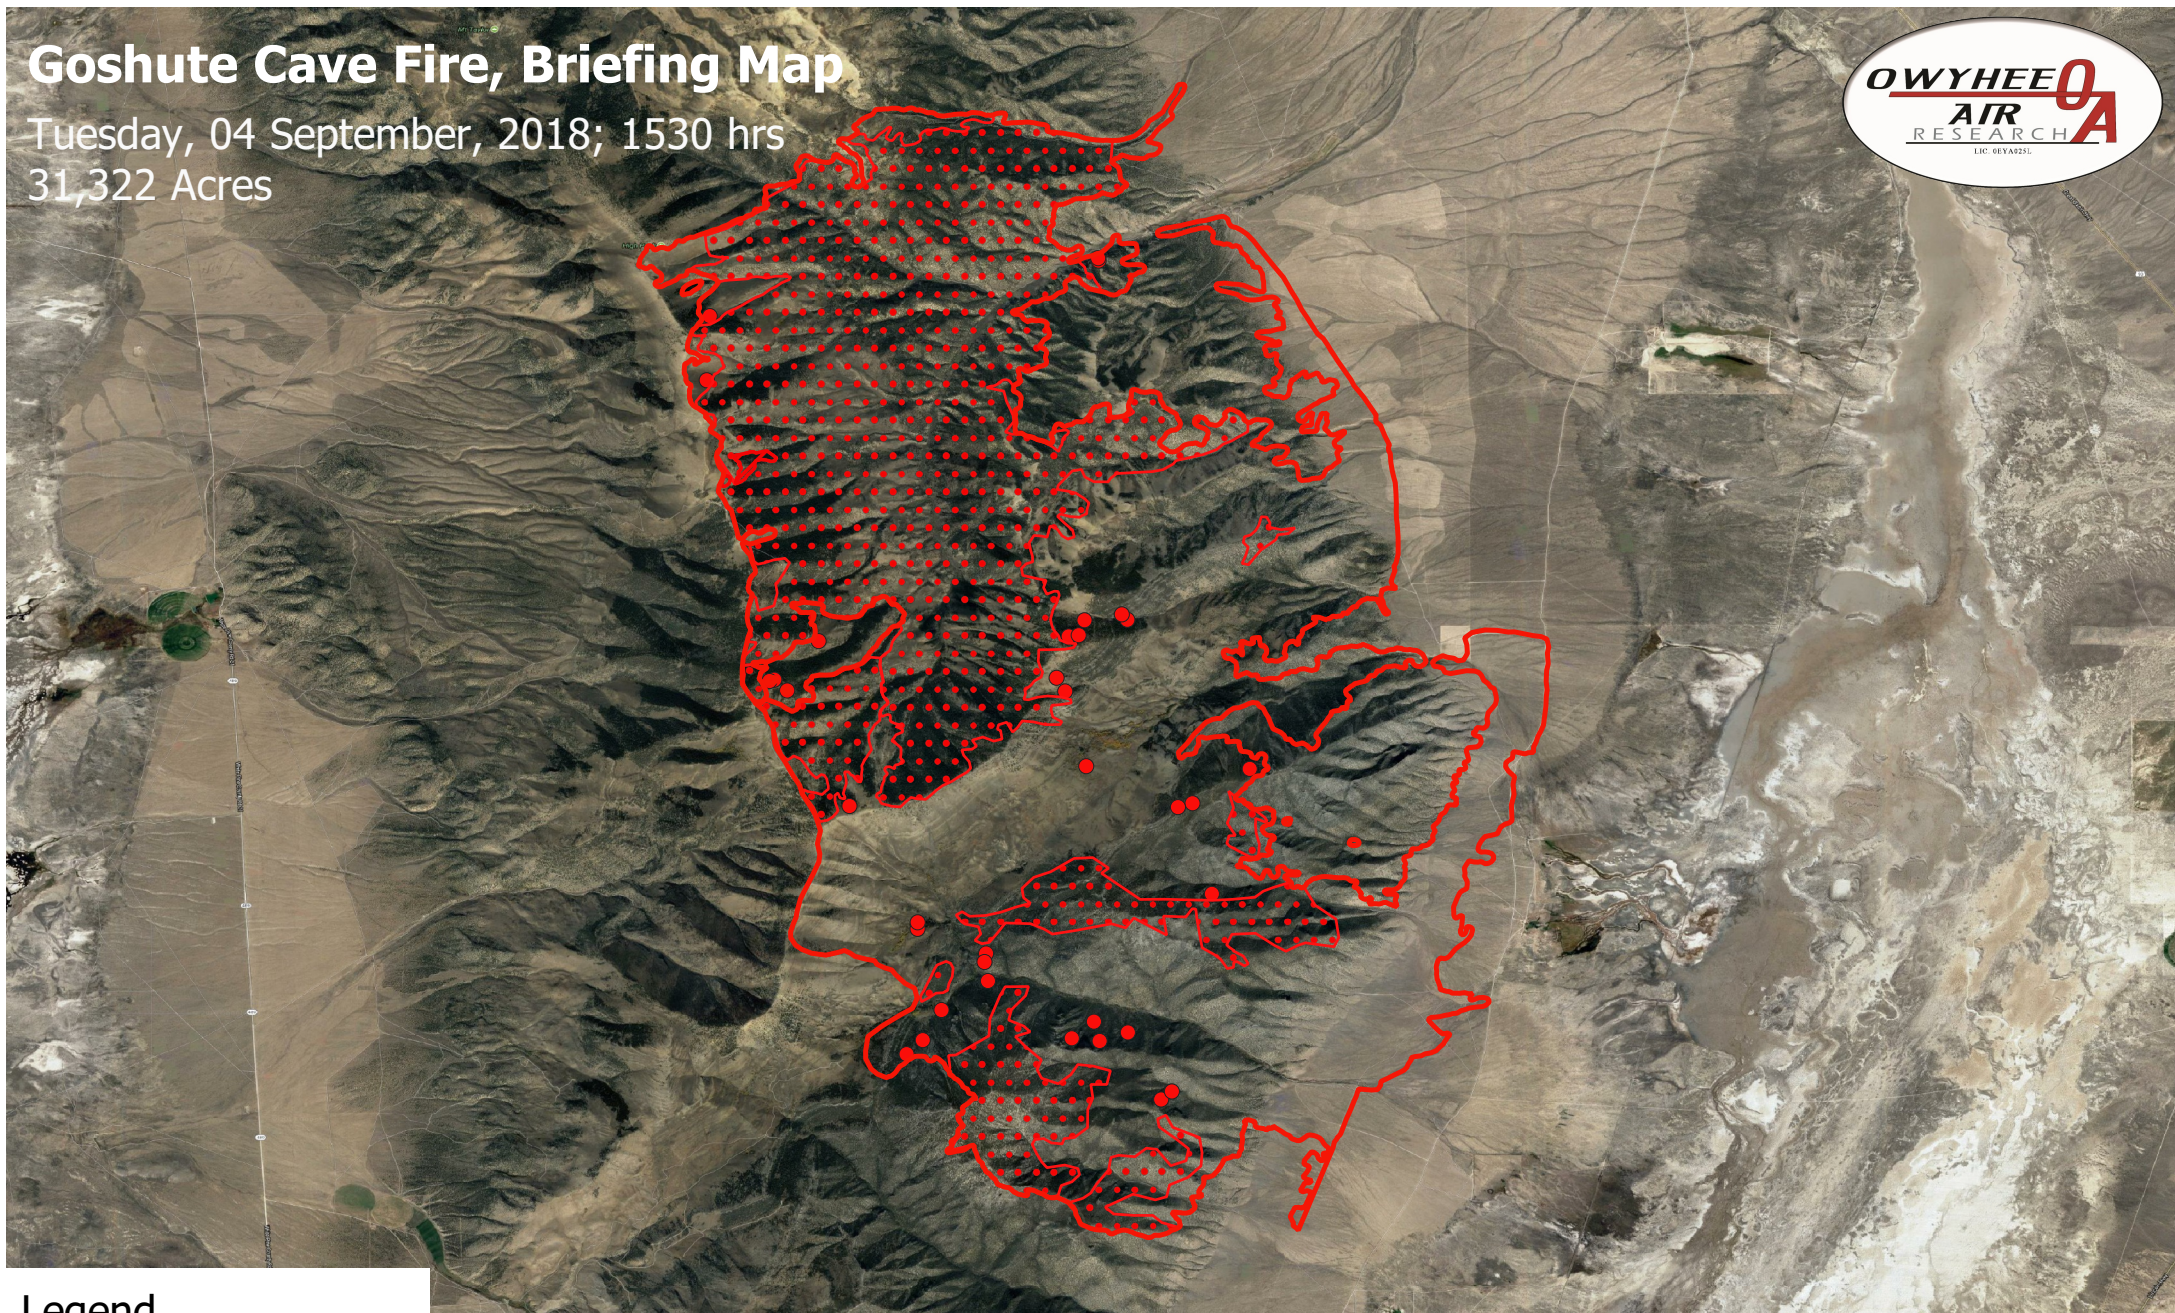

Goshute Cave Fire, Briefing Map

Tuesday, 04 September, 2018; 1530 hrs

31,322 Acres

Legend

- Burn Perimeter
- ▨ Intense Heat
- Scattered Heat
- Isolated Heat

Projection: WGS 84

Scale: 1:68,000

Produced by Owyhee Air Research, Inc.
dmelody@owhyeeair.com (208)442-5405