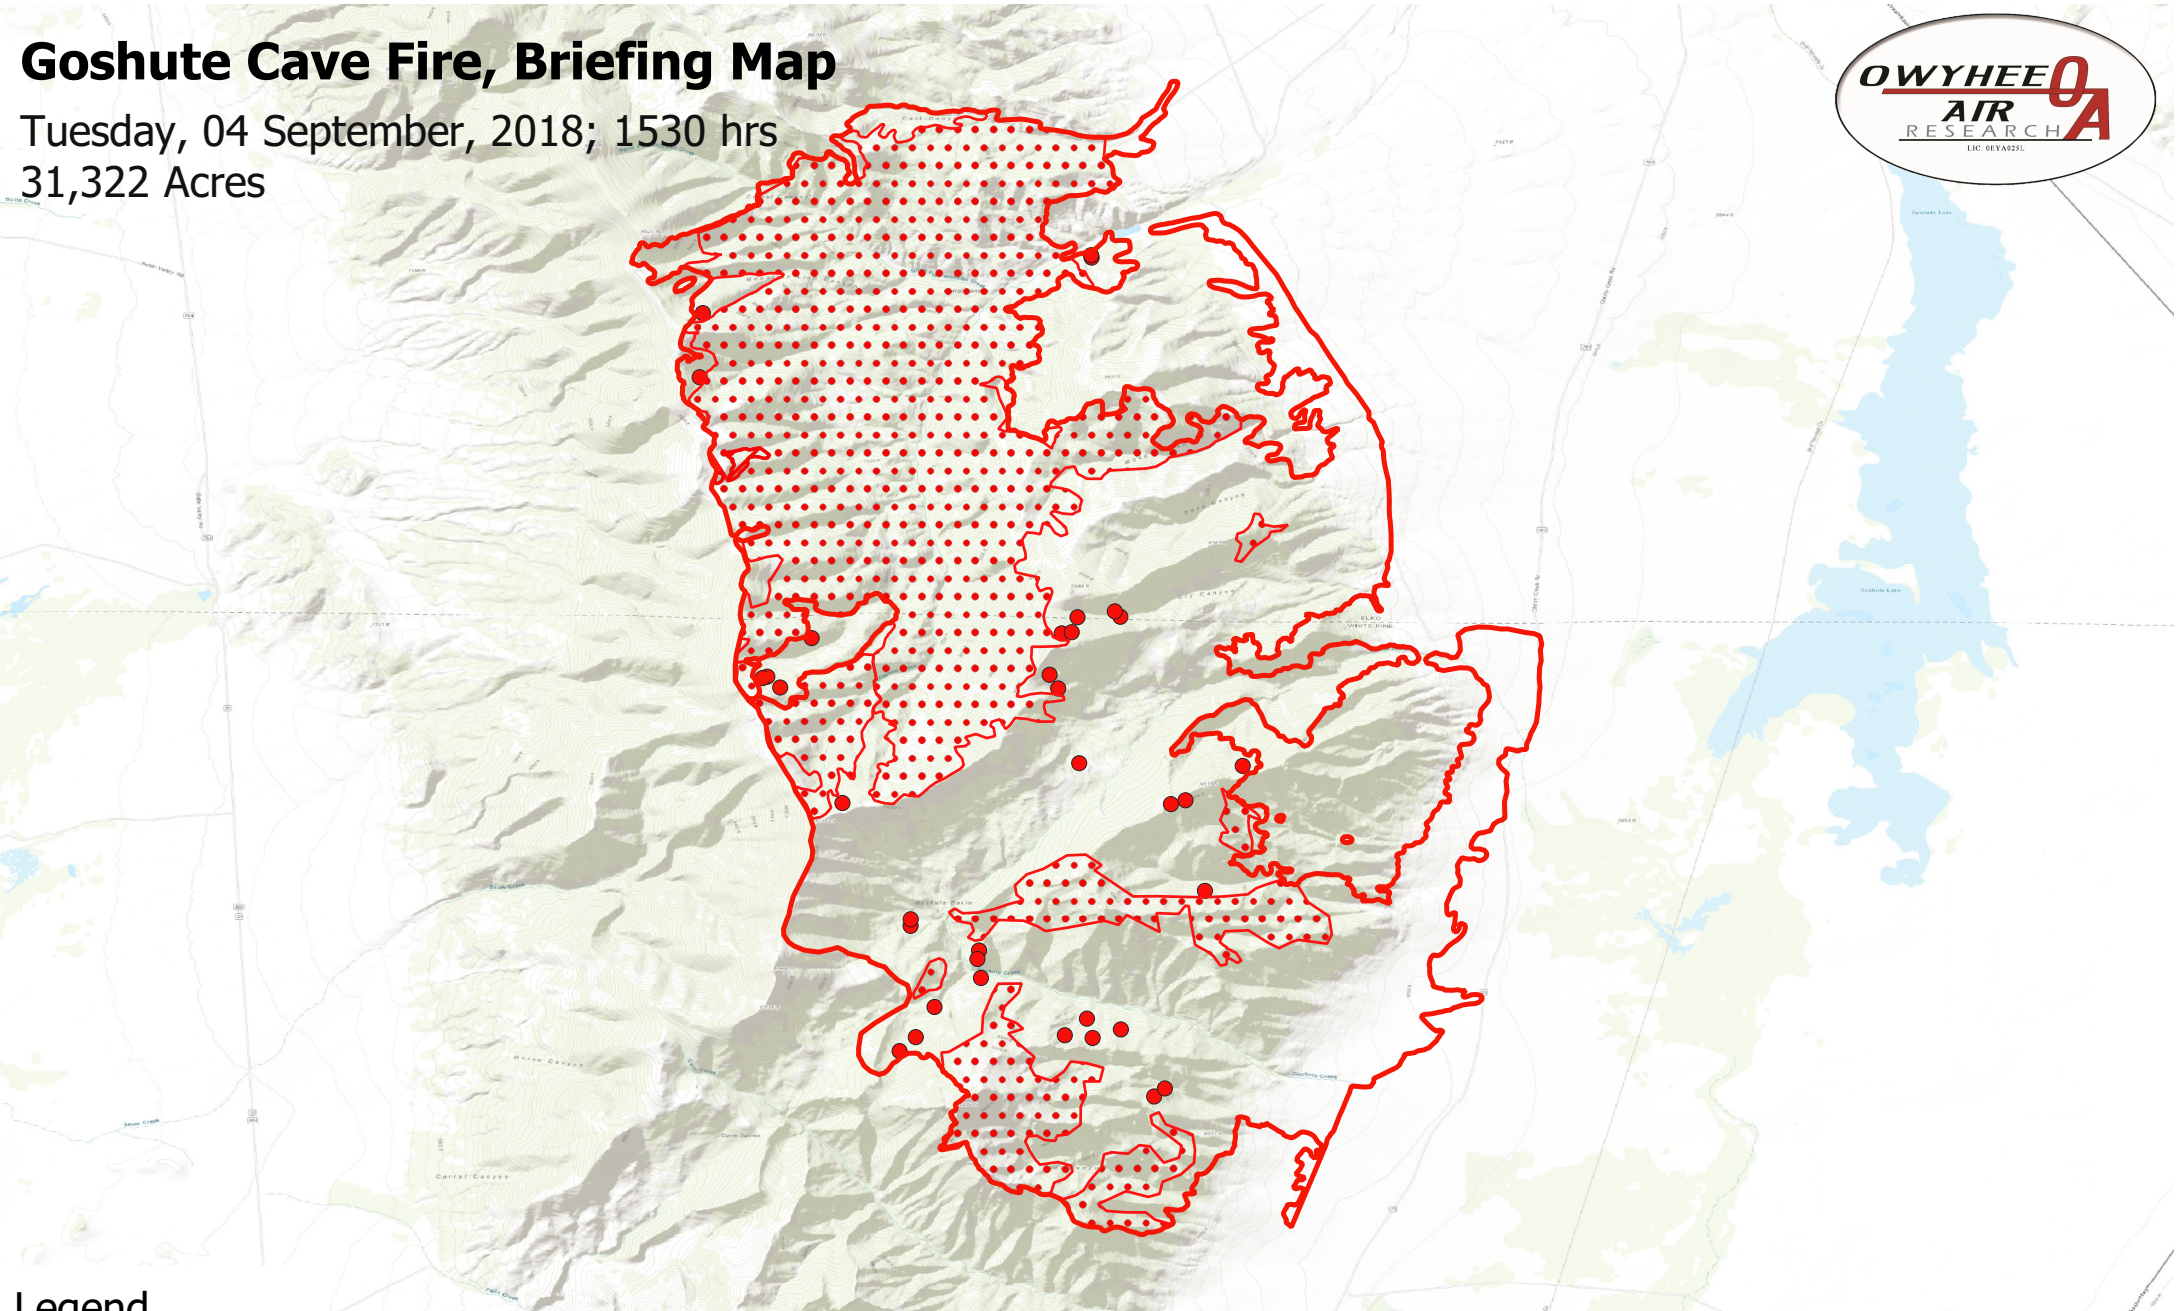

Goshute Cave Fire, Briefing Map

Tuesday, 04 September, 2018; 1530 hrs

31,322 Acres

Legend

- Burn Perimeter
- Intense Heat
- Scattered Heat
- Isolated Heat

Projection: WGS 84

Scale: 1:68,000

Produced by Owyhee Air Research, Inc.
dmelody@owhyeeair.com (208)442-5405