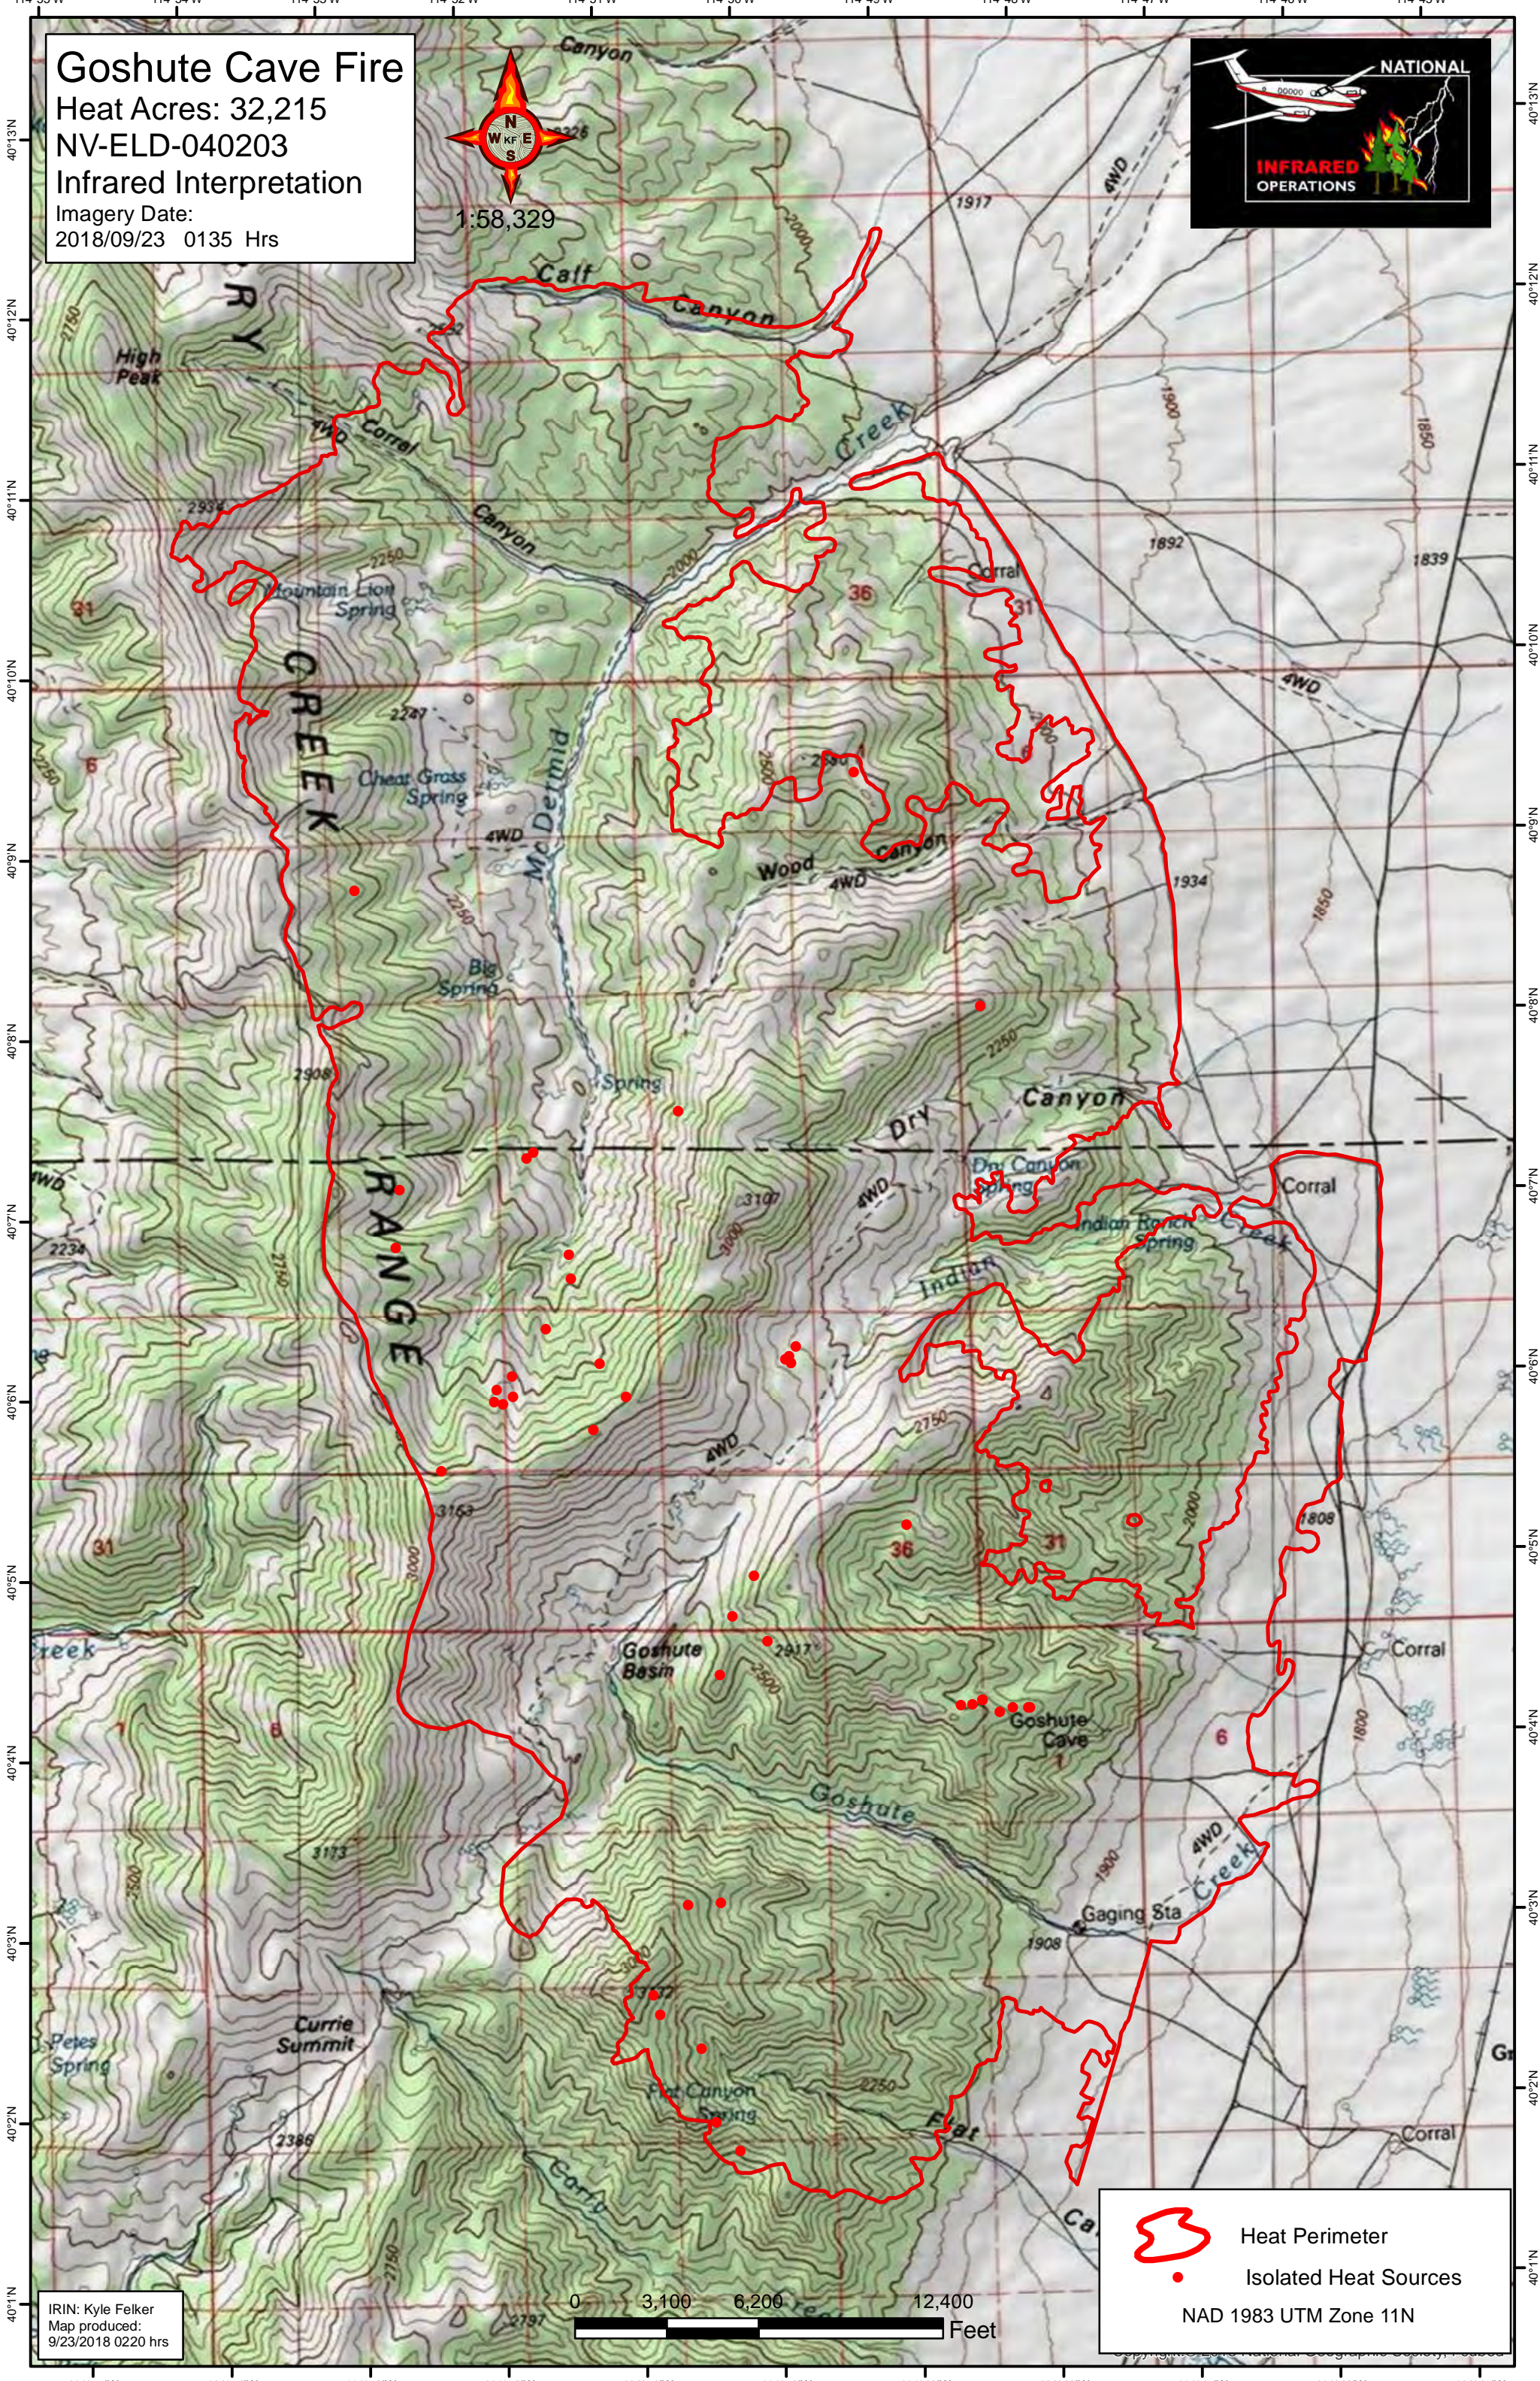

Goshute Cave Fire

Heat Acres: 32,215

NV-ELD-040203

Infrared Interpretation

Imagery Date:
2018/09/23 0135 Hrs

IRIN: Kyle Felker
Map produced:
9/23/2018 0220 hrs

-  Heat Perimeter
-  Isolated Heat Sources

NAD 1983 UTM Zone 11N