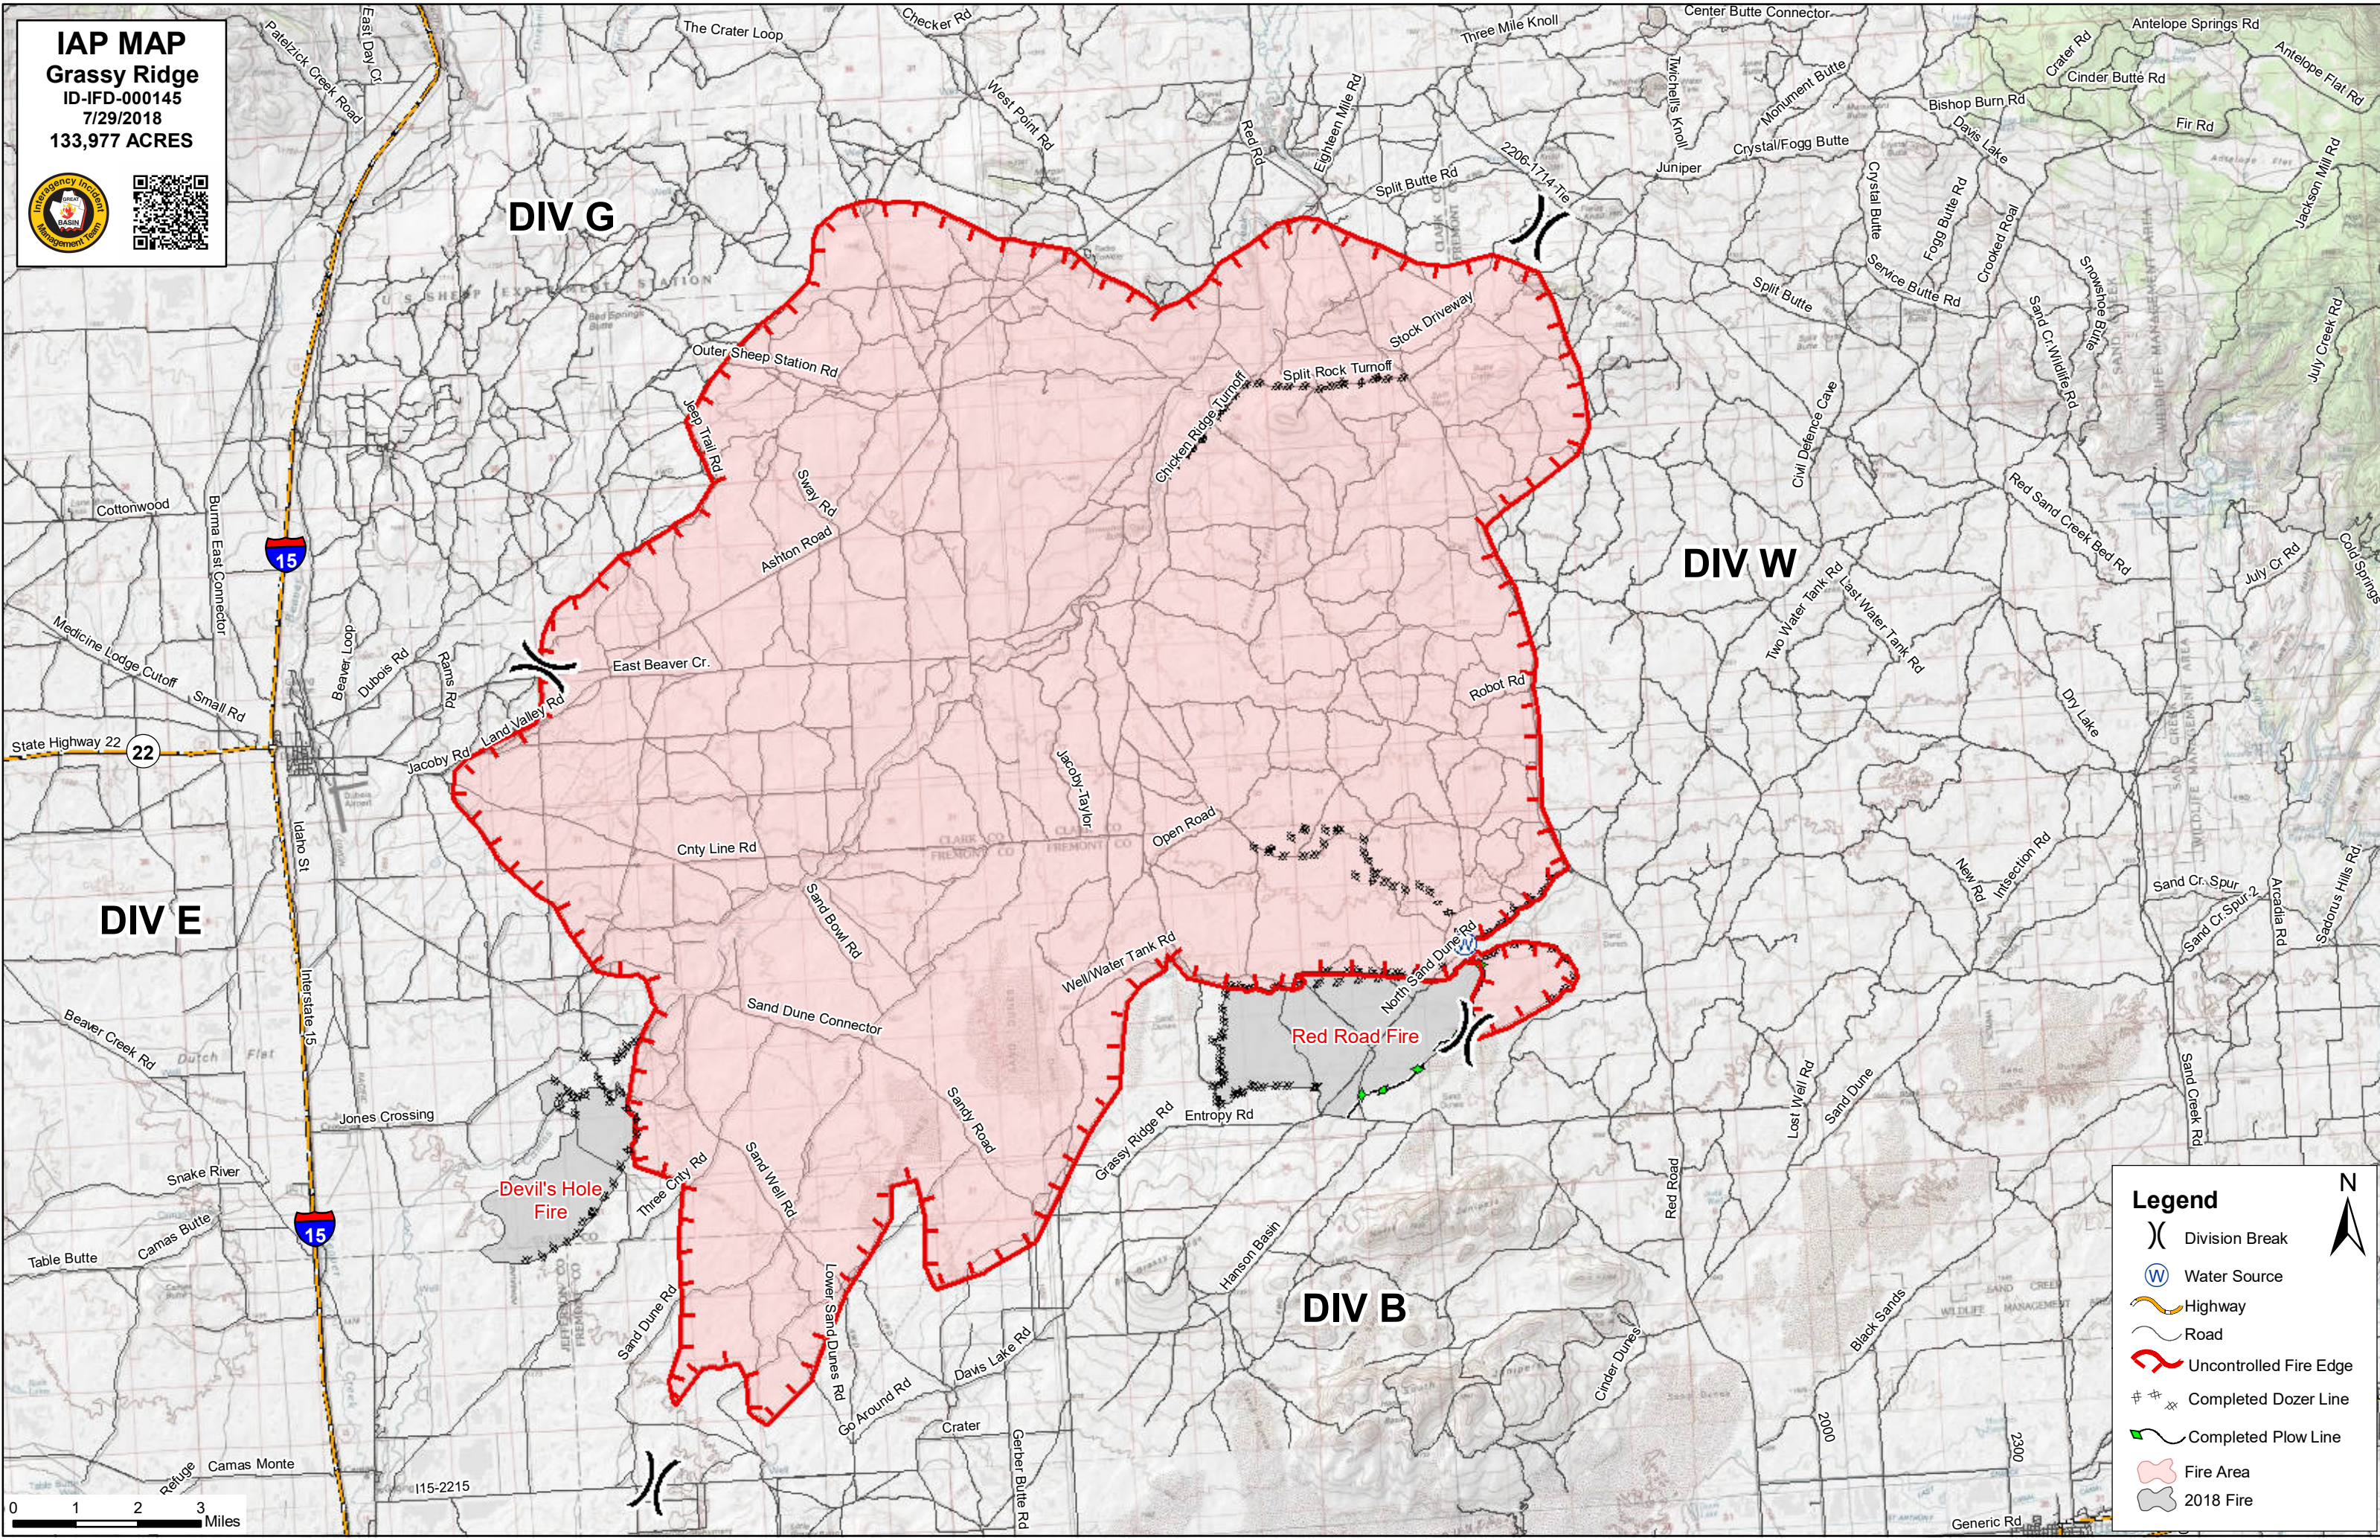

IAP MAP
Grassy Ridge
 ID-IFD-000145
 7/29/2018
 133,977 ACRES

Legend

- (X) Division Break
- (W) Water Source
- Highway
- Road
- Uncontrolled Fire Edge
- Completed Dozer Line
- Completed Plow Line
- Fire Area
- 2018 Fire