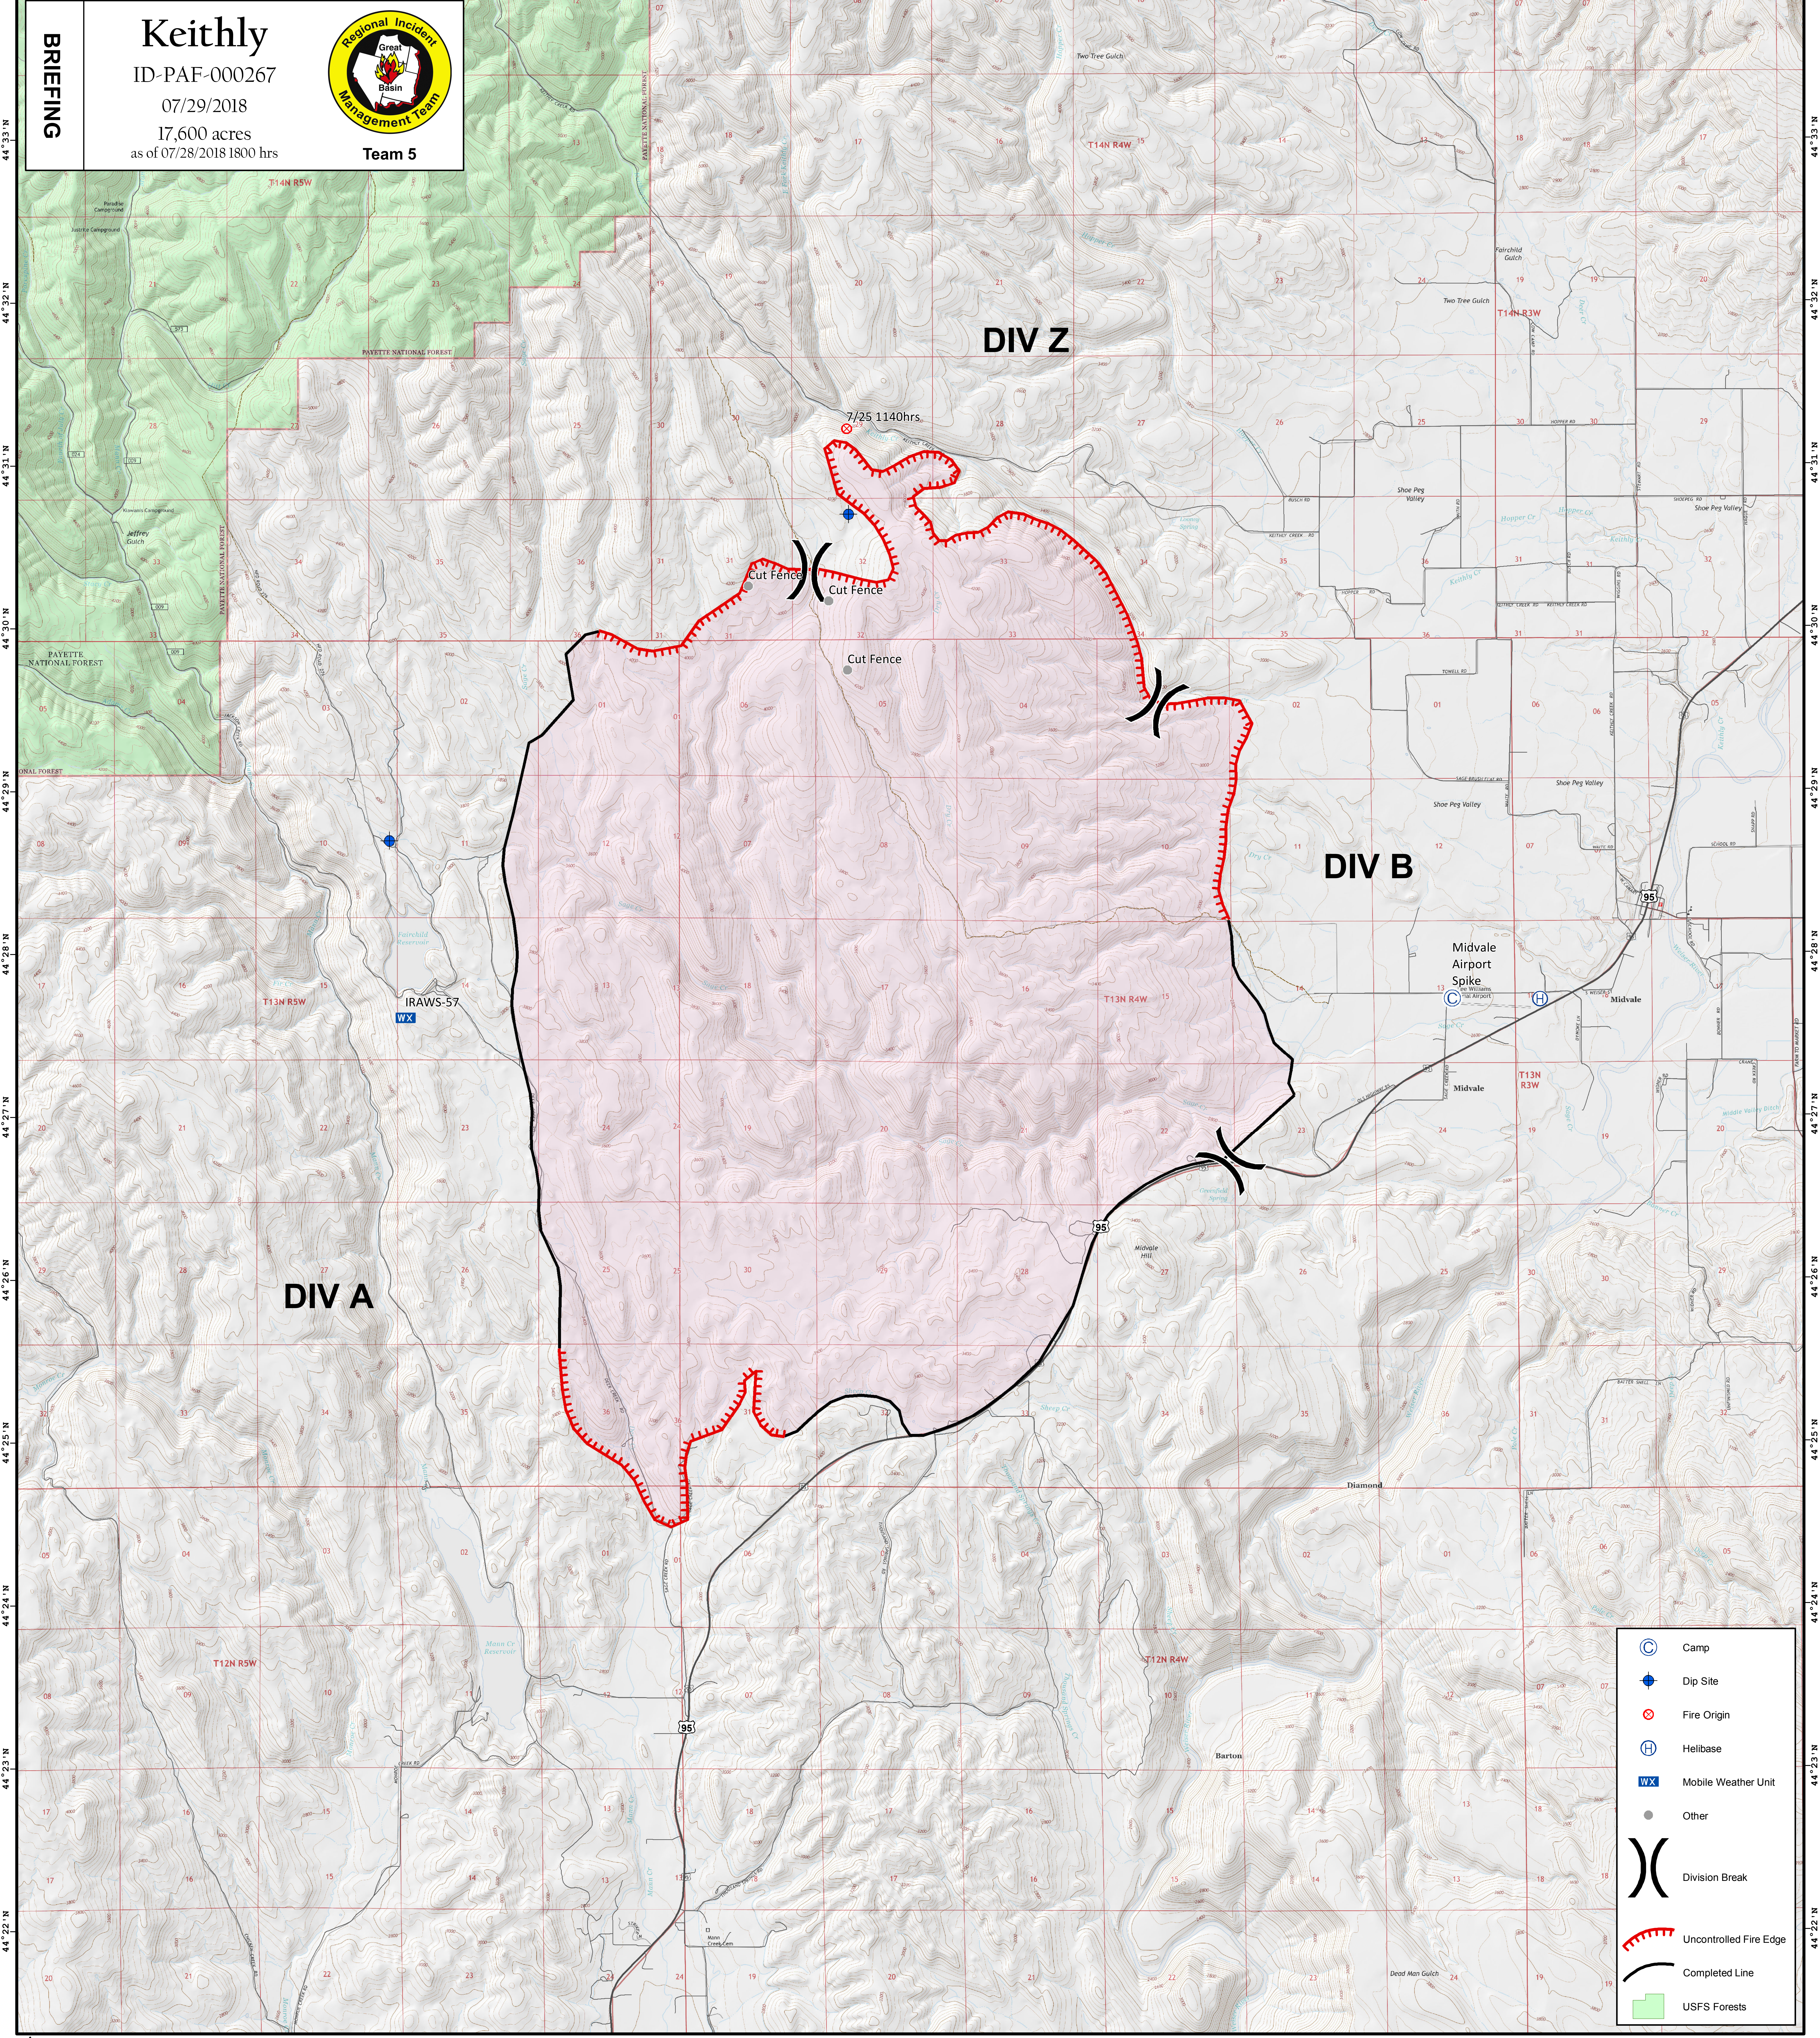

116°58'W 116°57'W 116°56'W 116°55'W 116°54'W 116°53'W 116°52'W 116°51'W 116°50'W 116°49'W 116°48'W 116°47'W 116°46'W 116°45'W 116°44'W 116°43'W

BRIEFING

Keithly
 ID-PAF-000267
 07/29/2018
 17,600 acres
 as of 07/28/2018 1800 hrs

Team 5

DIV Z

DIV B

DIV A

7/25 1140hrs

Cut Fence

Cut Fence

IRAWS-57
WX

Midvale Airport
Spike

-  Camp
-  Dip Site
-  Fire Origin
-  Helibase
-  Mobile Weather Unit
-  Other
-  Division Break
-  Uncontrolled Fire Edge
-  Completed Line
- USFS Forests