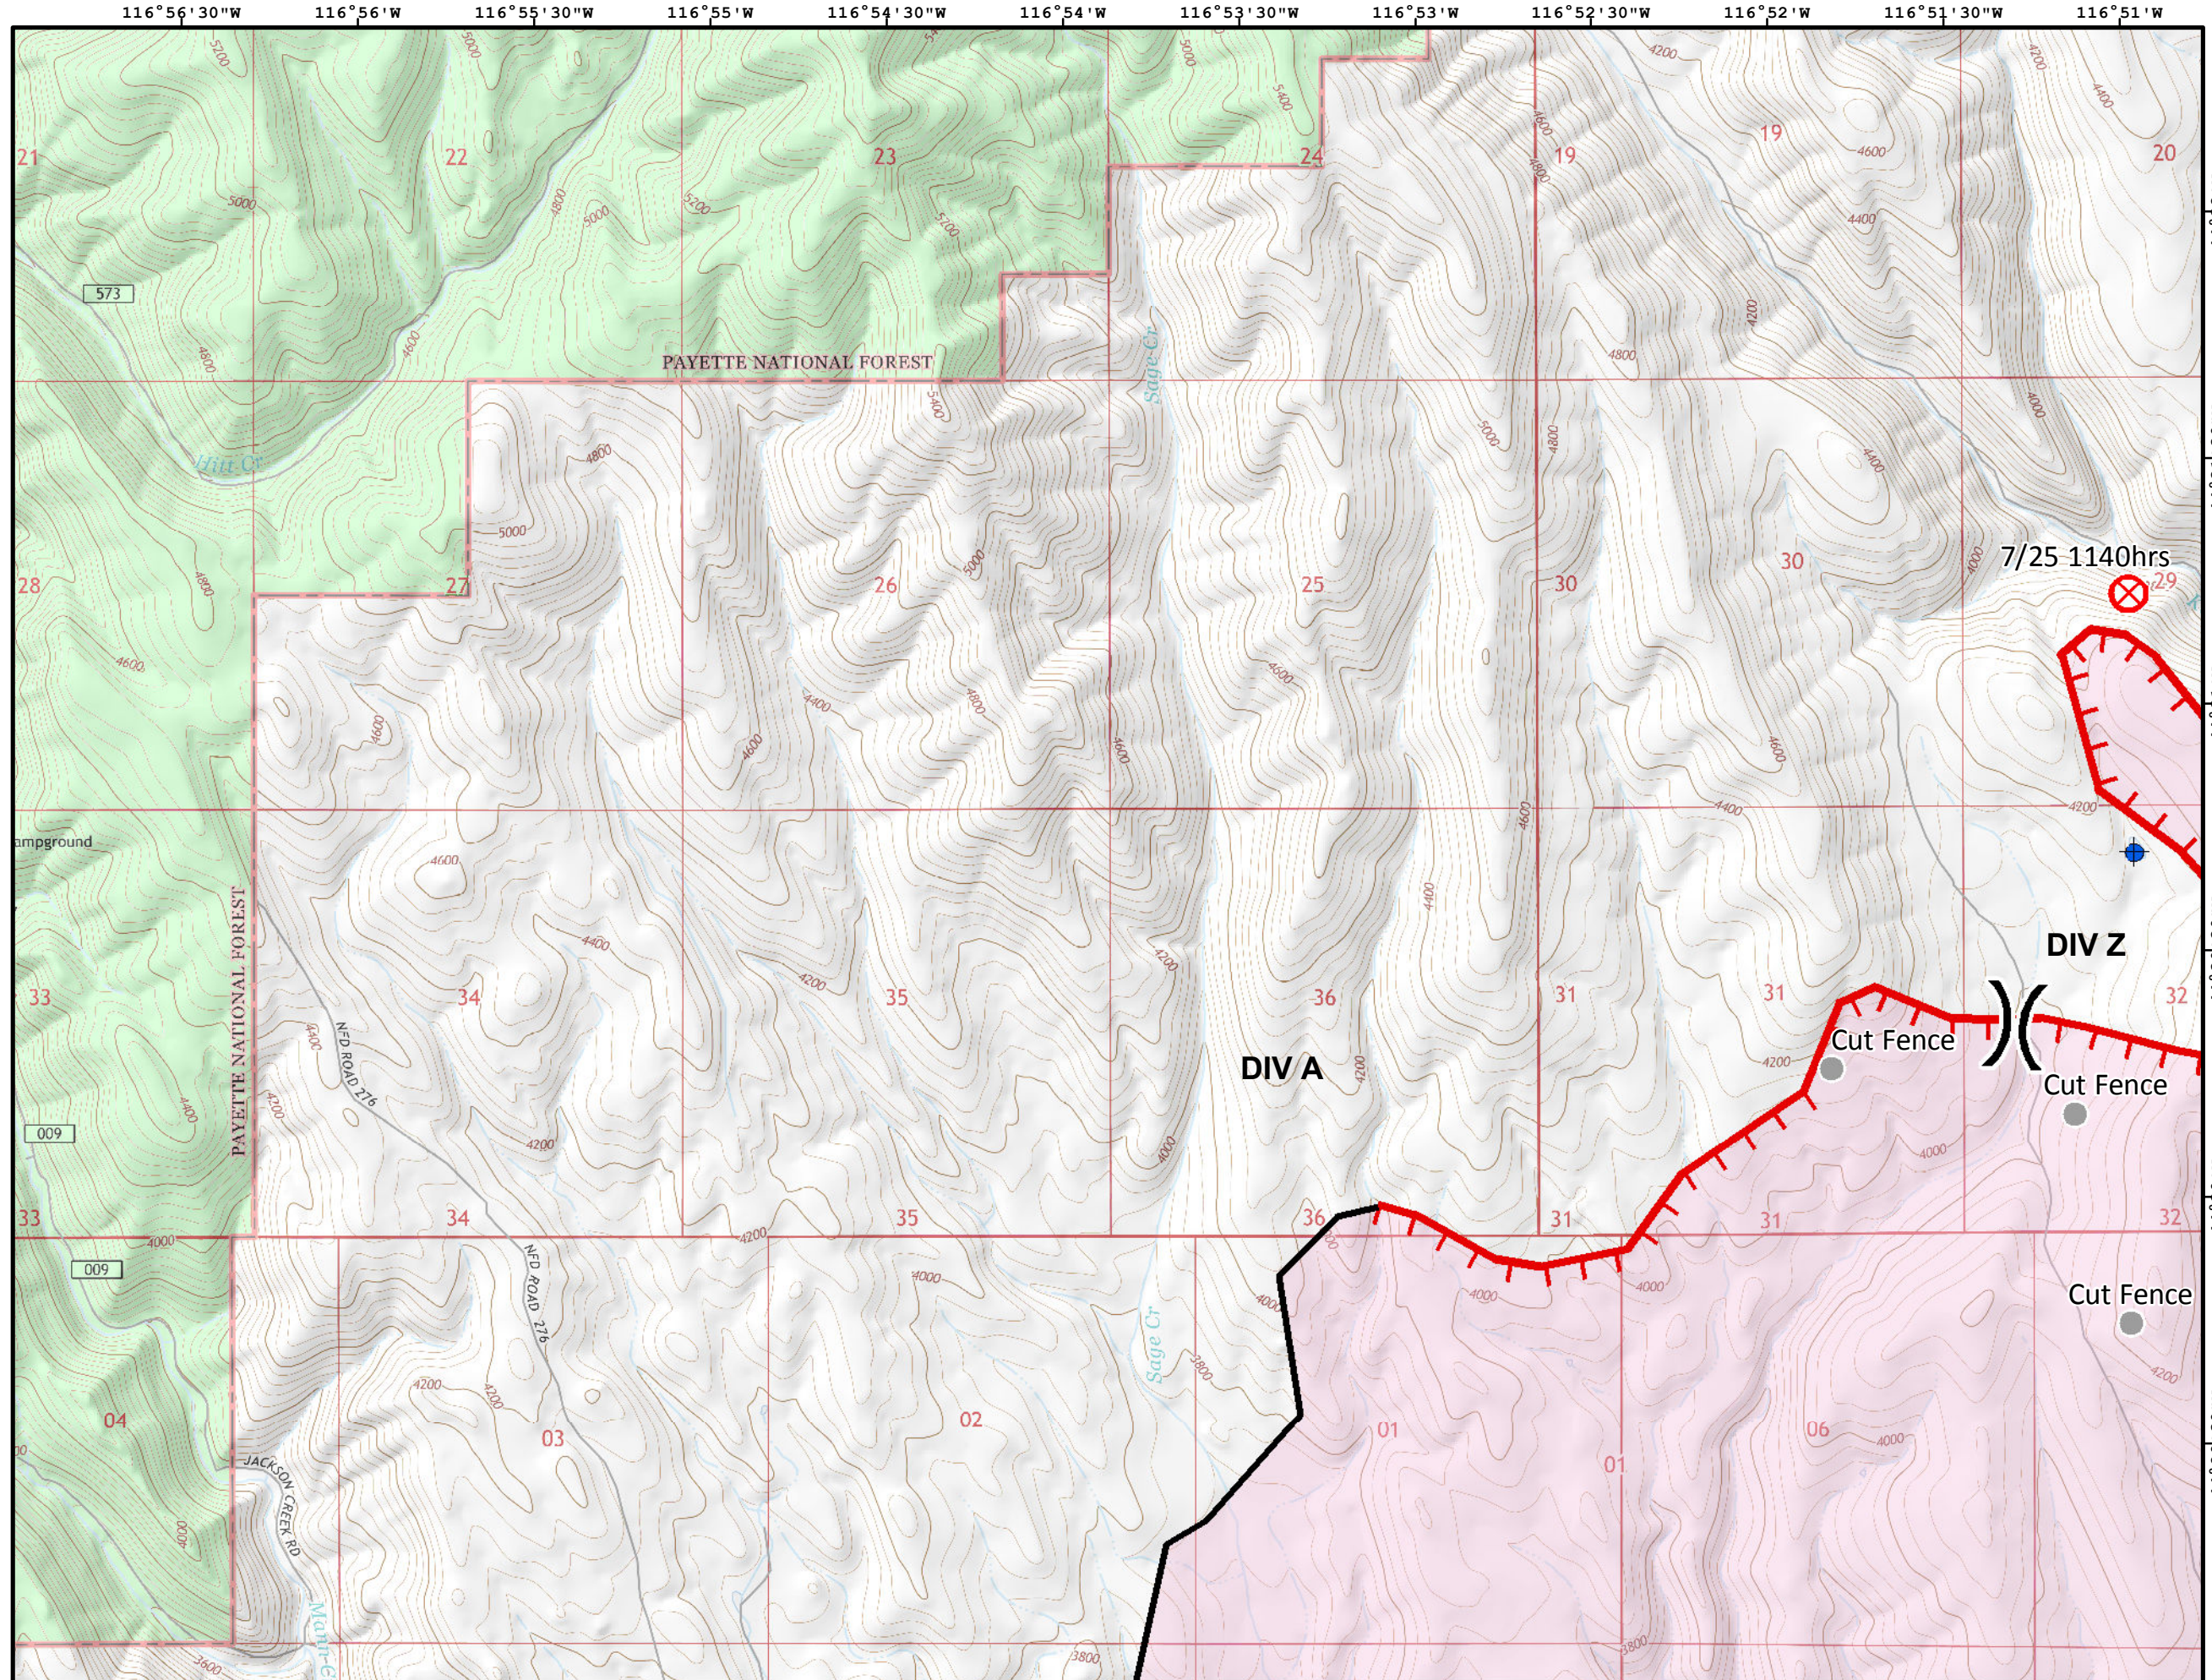

**Team 5**

-  IAP Pages
-  Camp
-  Dip Site
-  Fire Origin
-  Helibase
-  Mobile Weather Unit
-  Division Break
-  Uncontrolled Fire Edge
-  Completed Line

44°32'N  
44°30'N  
44°28'N  
44°26'N  
44°24'N

# Keithly

ID-PAF-000267  
07/29/2018 day shift  
17,600 acres  
as of 07/28/2018, 1800 hrs

Team 5

- Dip Site
- Fire Origin
- Other
- Division Break
- Uncontrolled Fire Edge
- Completed Line
- USFS Forests

# Keithly

ID-PAF-000267  
07/29/2018 day shift  
17,600 acres  
as of 07/28/2018, 1800 hrs

Team 5

7/25 1140hrs

DIV Z

DIV B

- Dip Site
- Fire Origin
- Other
- Division Break
- Uncontrolled Fire Edge

# Keithly

ID-PAF-000267  
07/29/2018 day shift  
17,600 acres  
as of 07/28/2018, 1800 hrs

Team 5

- Dip Site
- Mobile Weather Unit
- Completed Line
- USFS Forests

116°51'W 116°50'30"W 116°50'W 116°49'30"W 116°49'W 116°48'30"W 116°48'W 116°47'30"W 116°47'W 116°46'30"W 116°46'W 116°45'30"W 116°45'W