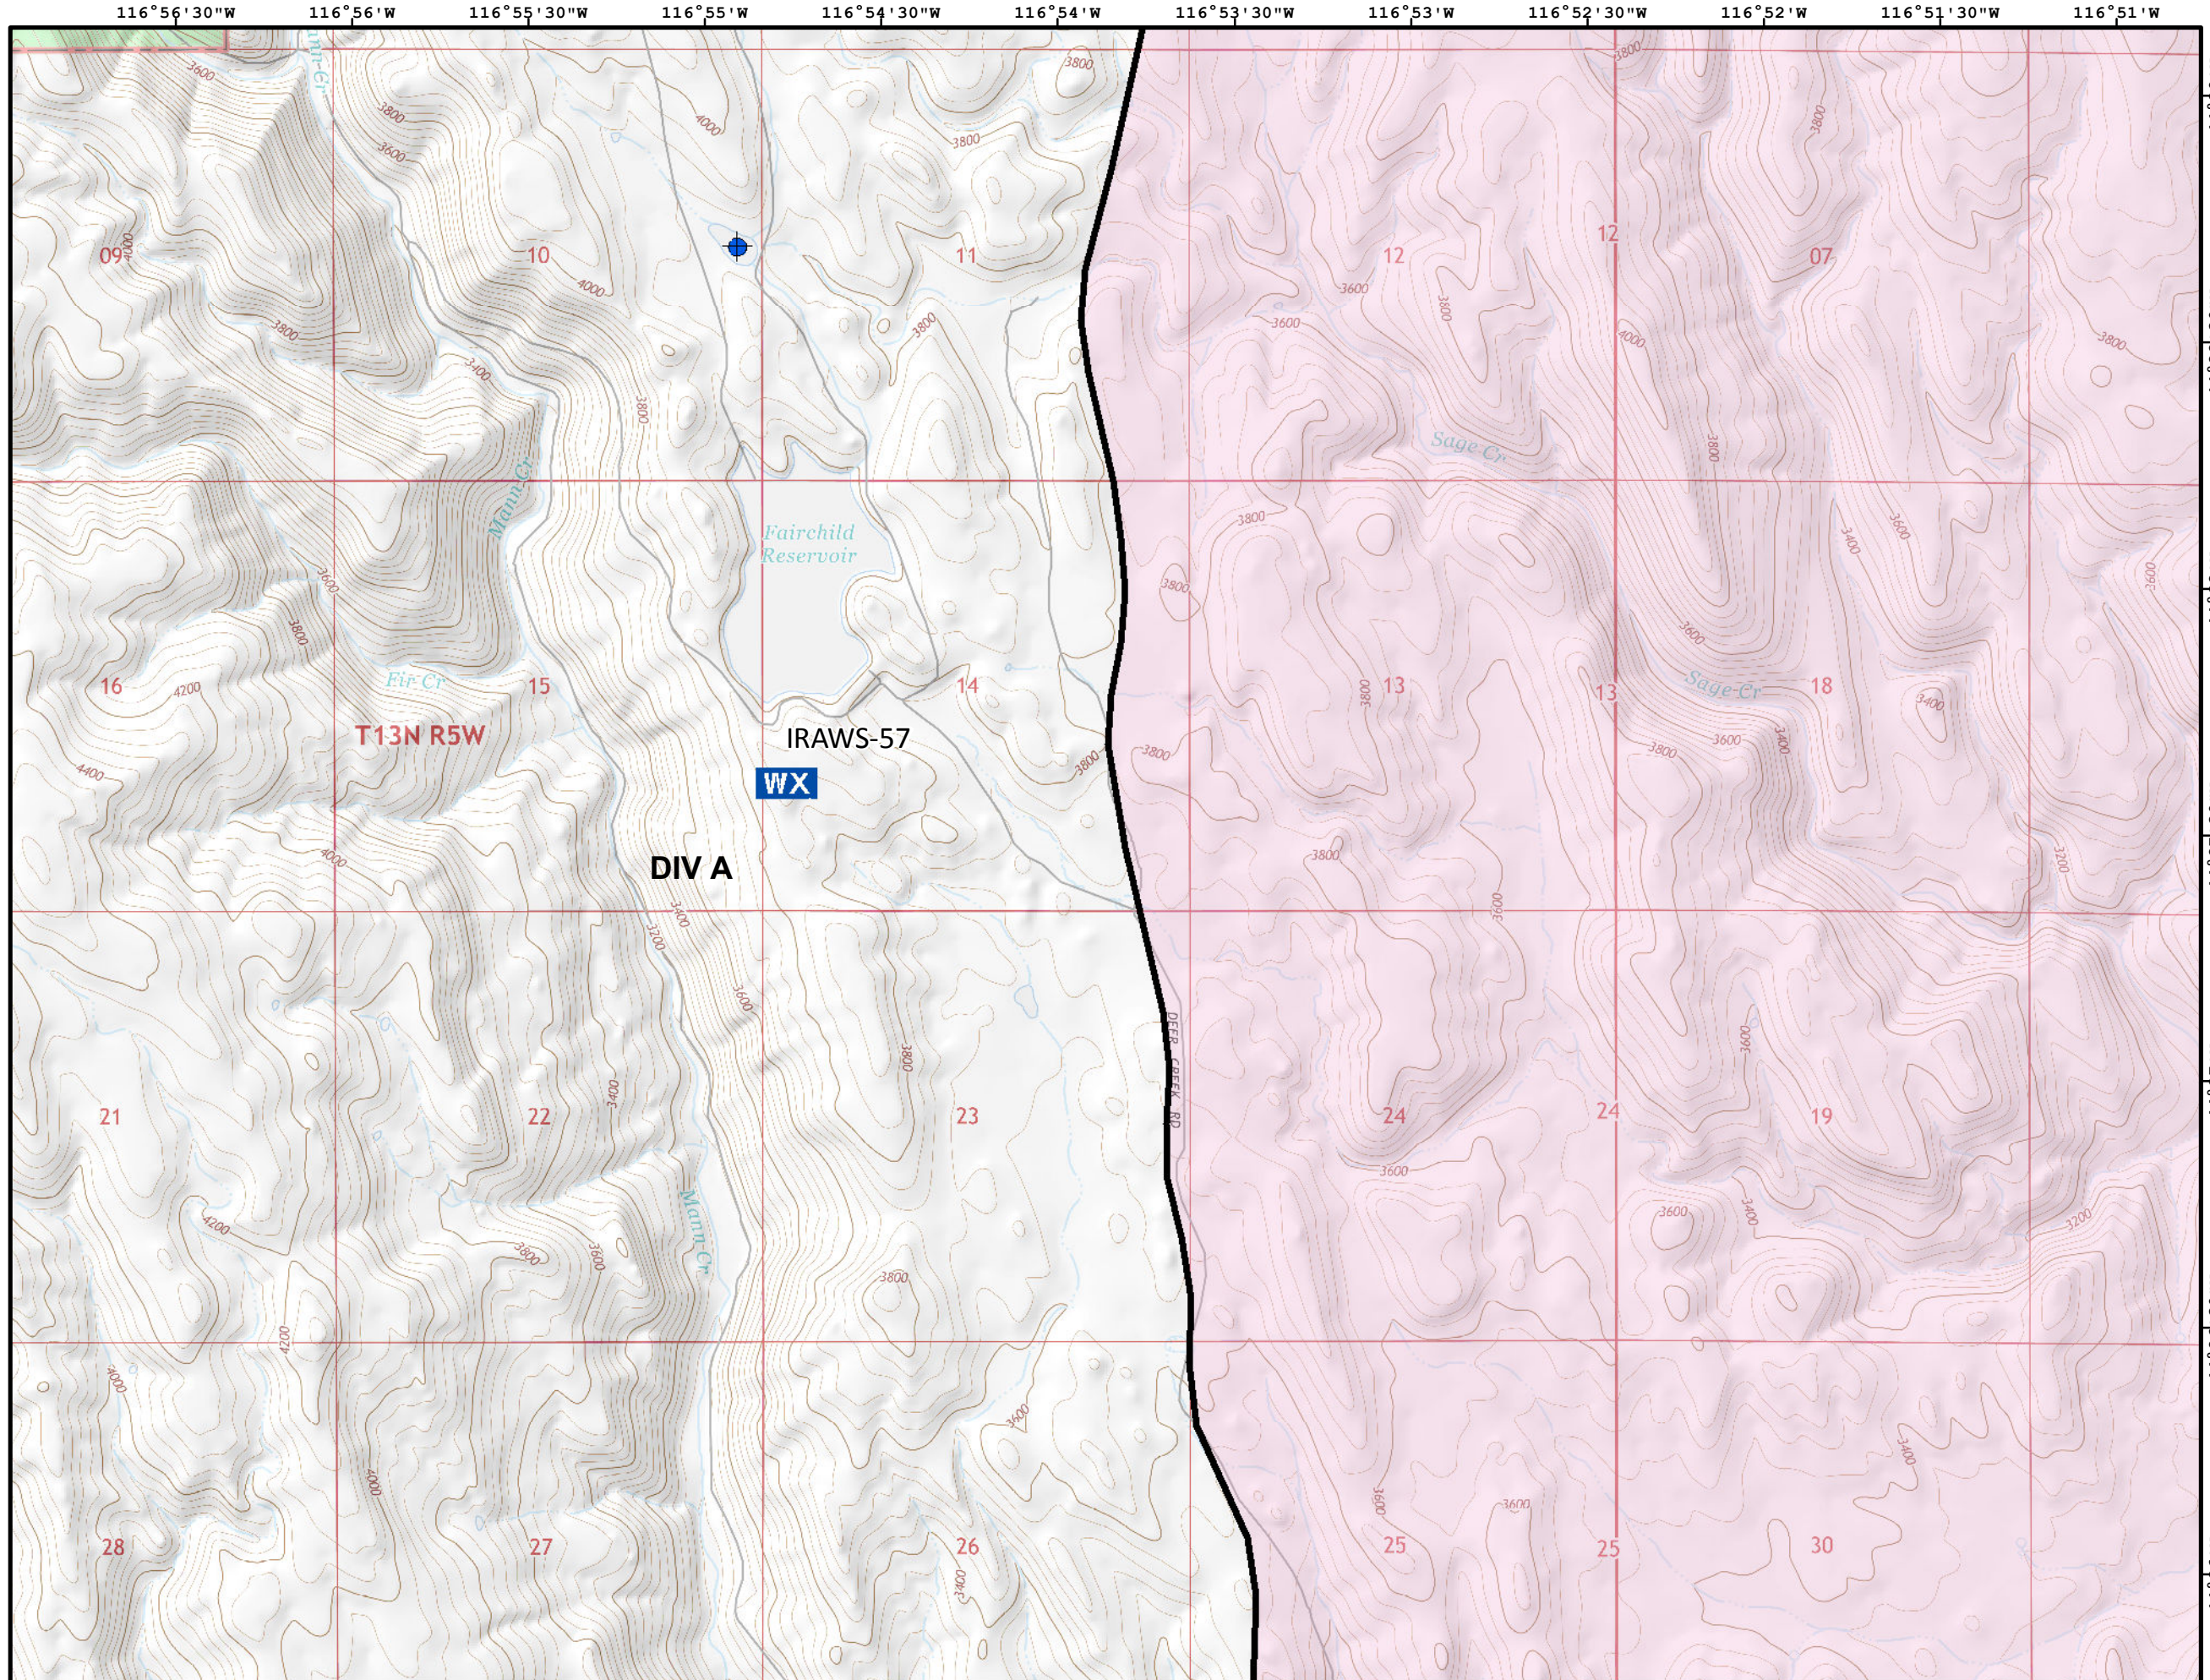

# Keithly

ID-PAF-000267  
07/29/2018 day shift  
17,600 acres  
as of 07/28/2018, 1800 hrs

Team 5

- Dip Site
- Fire Origin
- Other
- Division Break
- Uncontrolled Fire Edge
- Completed Line
- USFS Forests

# Keithly

ID-PAF-000267  
07/29/2018 day shift  
17,600 acres  
as of 07/28/2018, 1800 hrs

Team 5

7/25 1140hrs

DIV Z

DIV B

- Dip Site
- Fire Origin
- Other
- Division Break
- Uncontrolled Fire Edge

# Keithly

ID-PAF-000267  
07/29/2018 day shift  
17,600 acres  
as of 07/28/2018, 1800 hrs

Team 5

- Dip Site
- Mobile Weather Unit
- Completed Line
- USFS Forests

116°51'W 116°50'30"W 116°50'W 116°49'30"W 116°49'W 116°48'30"W 116°48'W 116°47'30"W 116°47'W 116°46'30"W 116°46'W 116°45'30"W 116°45'W

# Keithly

ID-PAF-000267  
07/29/2018 day shift  
17,600 acres  
as of 07/28/2018, 1800 hrs

Team 5

- Camp
- Helibase
- Division Break
- Uncontrolled Fire Edge
- Completed Line

Coordinate System: NAD 1983 UTM Zone 11N  
Map Scale: 1:24,000, 1 inch = 2,000 feet