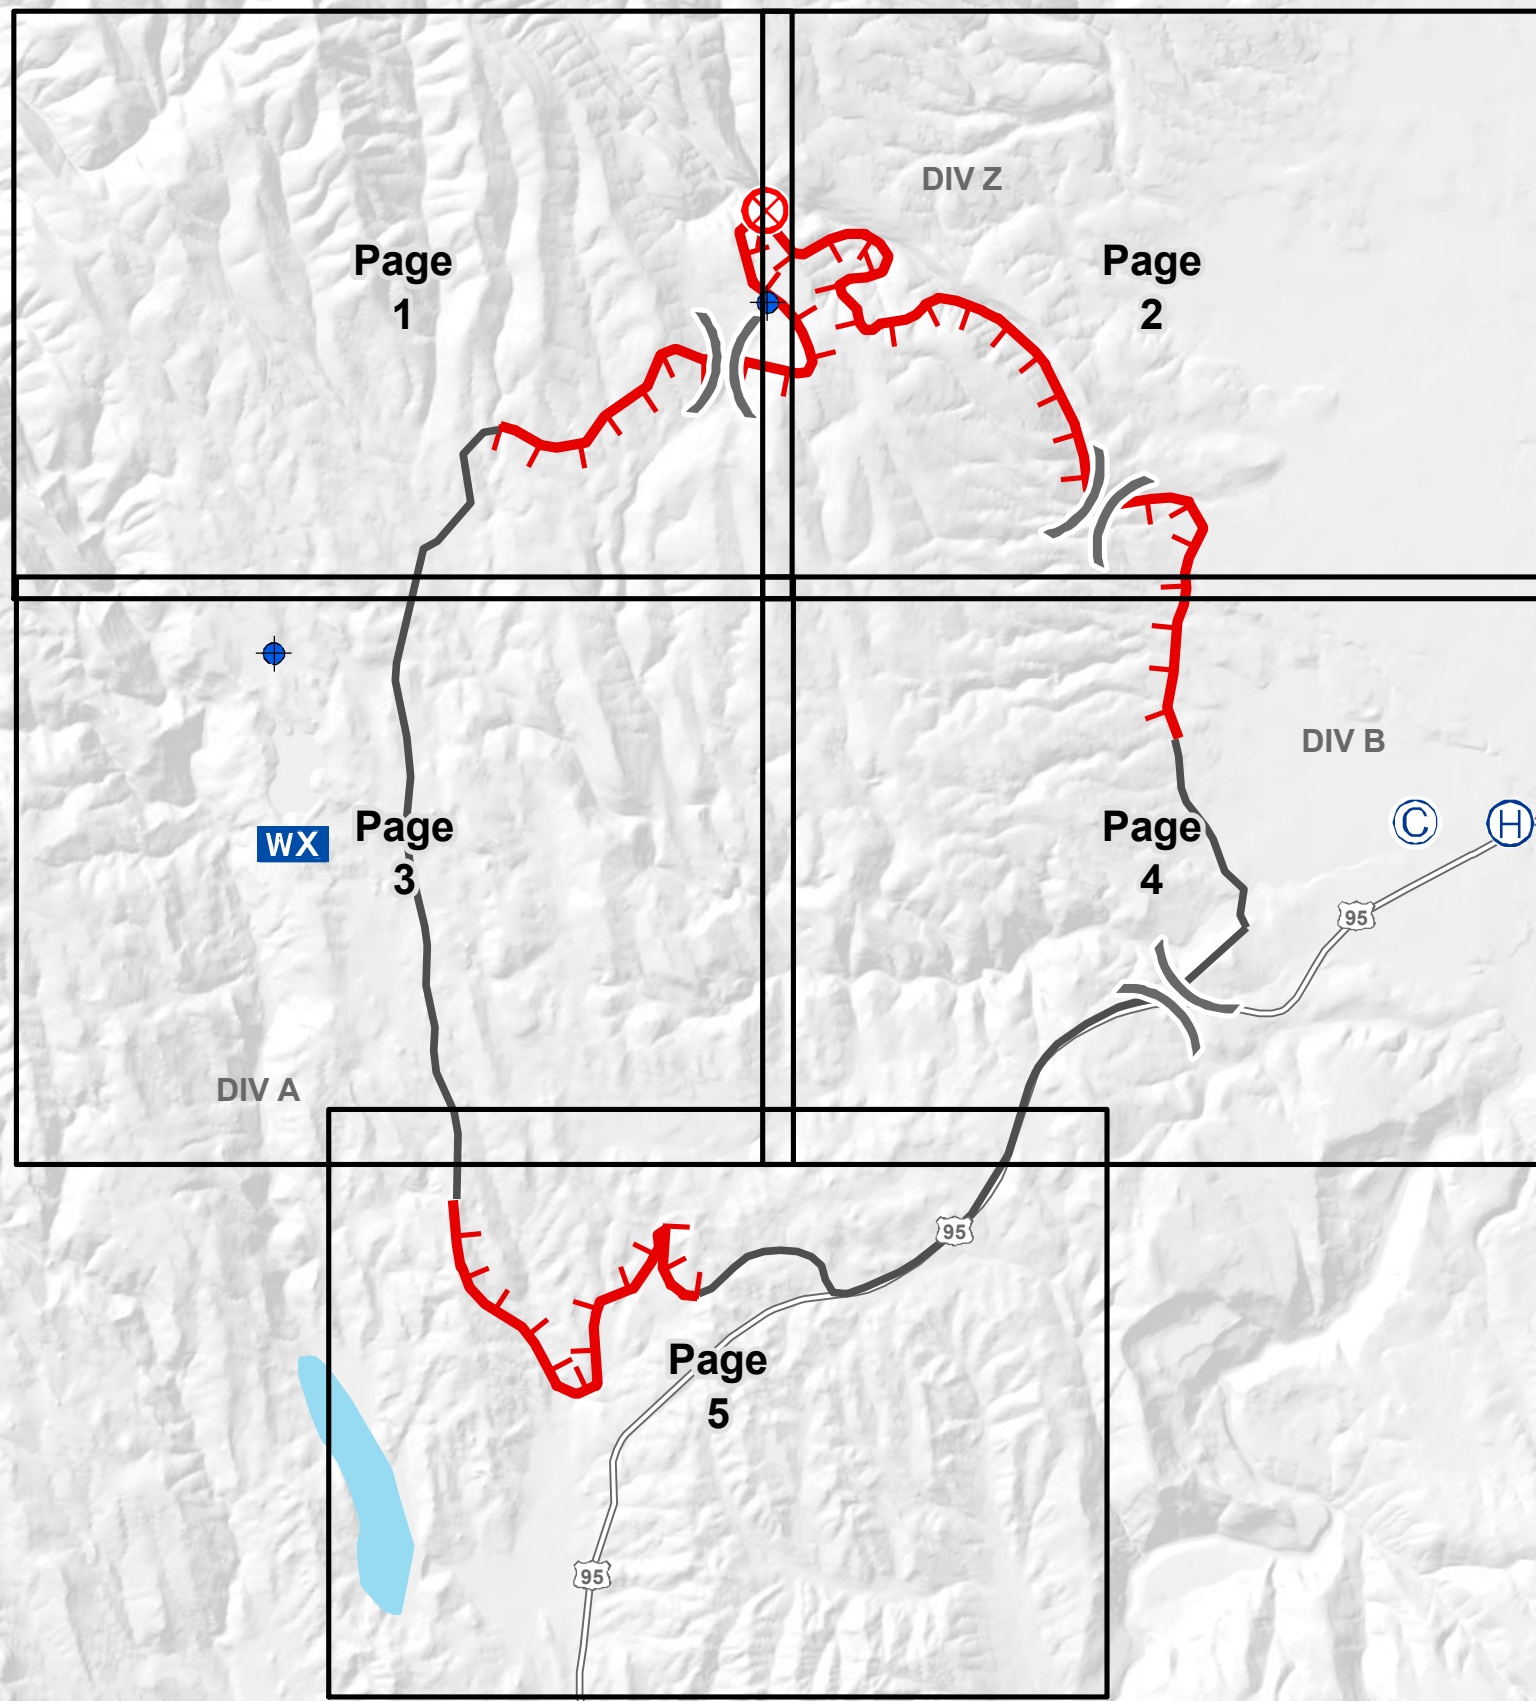

117°2'W 117°0'W 116°58'W 116°56'W 116°54'W 116°52'W 116°50'W 116°48'W 116°46'W 116°44'W 116°42'W 116°40'W

**IAP INDEX**

**Keithly**  
 ID-PAF-000267  
 07/29/2018 day shift  
 17,600 acres  
 as of 07/28/2018, 1800 hrs

**Team 5**

-  IAP Pages
-  Camp
-  Dip Site
-  Fire Origin
-  Helibase
-  Mobile Weather Unit
-  Division Break
-  Uncontrolled Fire Edge
-  Completed Line

44°32'N  
44°30'N  
44°28'N  
44°26'N  
44°24'N

# Keithly

ID-PAF-000267  
07/29/2018 day shift  
17,600 acres  
as of 07/28/2018, 1800 hrs

Team 5

- Dip Site
- Fire Origin
- Other
- Division Break
- Uncontrolled Fire Edge
- Completed Line
- USFS Forests

# Keithly

ID-PAF-000267  
07/29/2018 day shift  
17,600 acres  
as of 07/28/2018, 1800 hrs

Team 5

7/25 1140hrs

DIV Z

DIV B

- Dip Site
- Fire Origin
- Other
- Division Break
- Uncontrolled Fire Edge