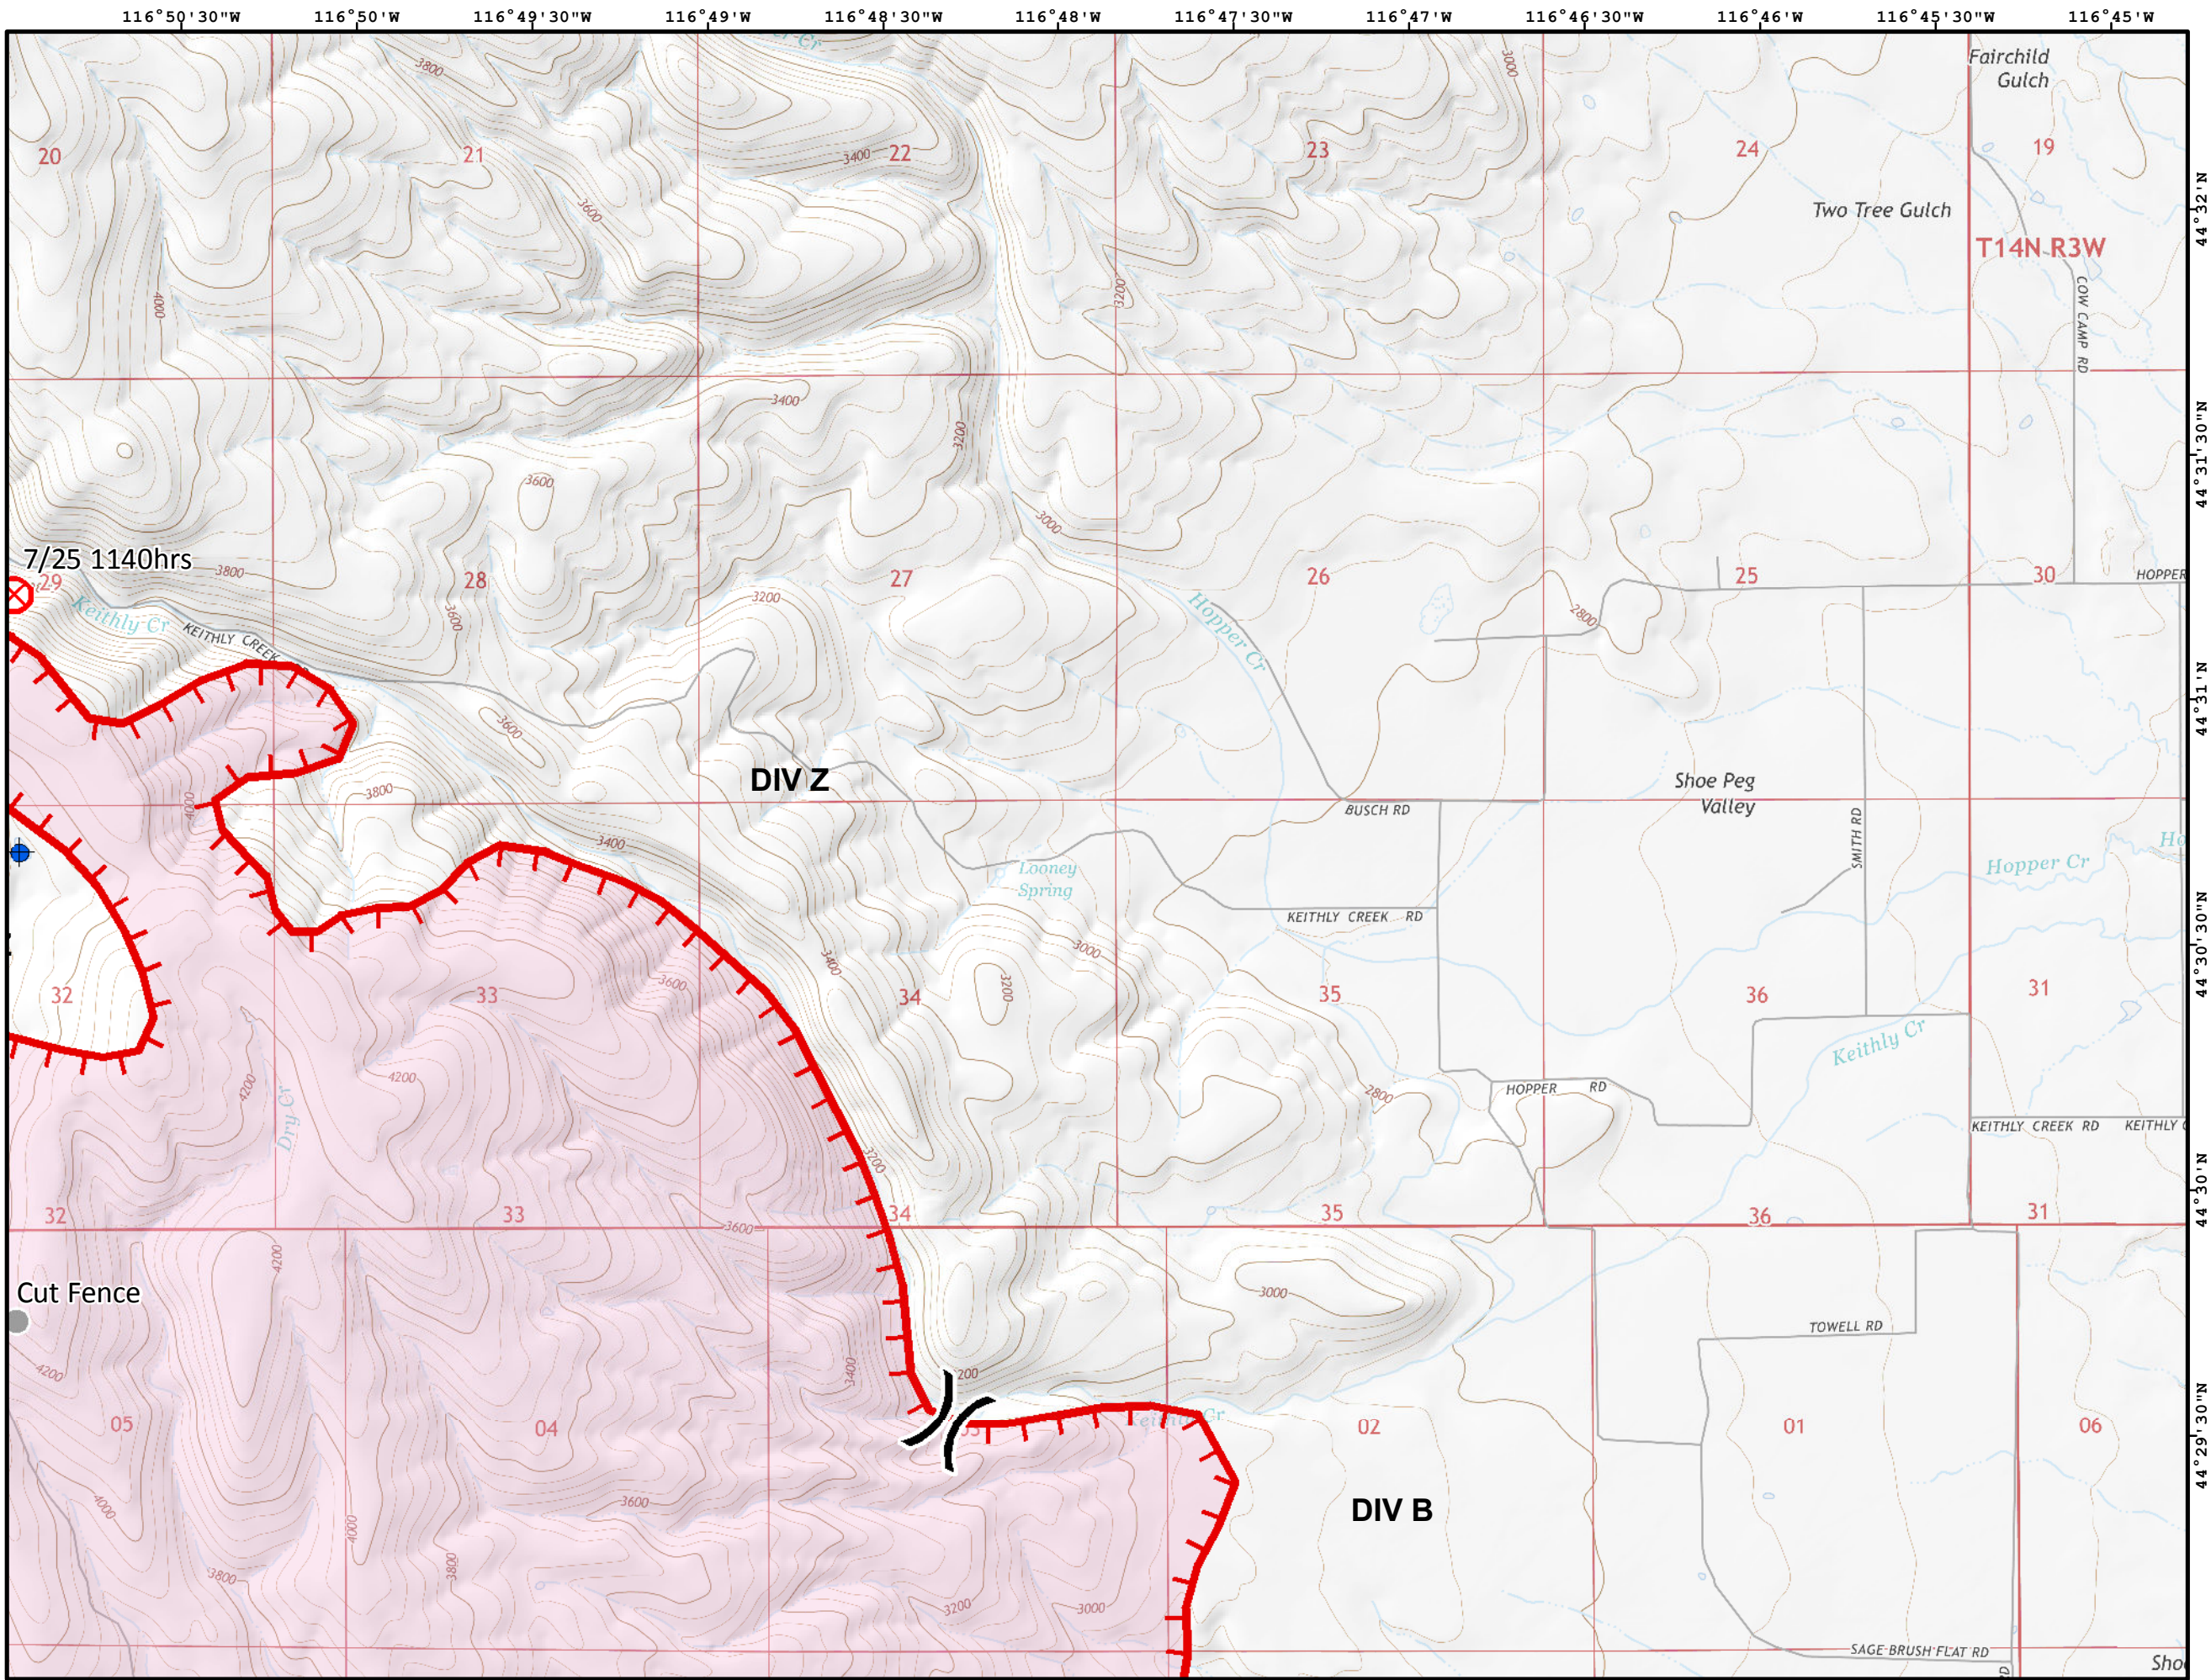

**Team 5**

-  IAP Pages
-  Camp
-  Dip Site
-  Fire Origin
-  Helibase
-  Mobile Weather Unit
-  Division Break
-  Uncontrolled Fire Edge
-  Completed Line

44°32'N  
44°30'N  
44°28'N  
44°26'N  
44°24'N

# Keithly

ID-PAF-000267  
07/29/2018 day shift  
17,600 acres  
as of 07/28/2018, 1800 hrs

Team 5

- Dip Site
- Fire Origin
- Other
- Division Break
- Uncontrolled Fire Edge
- Completed Line
- USFS Forests

# Keithly

ID-PAF-000267  
07/29/2018 day shift  
17,600 acres  
as of 07/28/2018, 1800 hrs

Team 5

7/25 1140hrs

DIV Z

DIV B

- Dip Site
- Fire Origin
- Other
- Division Break
- Uncontrolled Fire Edge

# Keithly

ID-PAF-000267  
07/29/2018 day shift  
17,600 acres  
as of 07/28/2018, 1800 hrs

Team 5

- Dip Site
- Mobile Weather Unit
- Completed Line
- USFS Forests

116°51'W 116°50'30"W 116°50'W 116°49'30"W 116°49'W 116°48'30"W 116°48'W 116°47'30"W 116°47'W 116°46'30"W 116°46'W 116°45'30"W 116°45'W