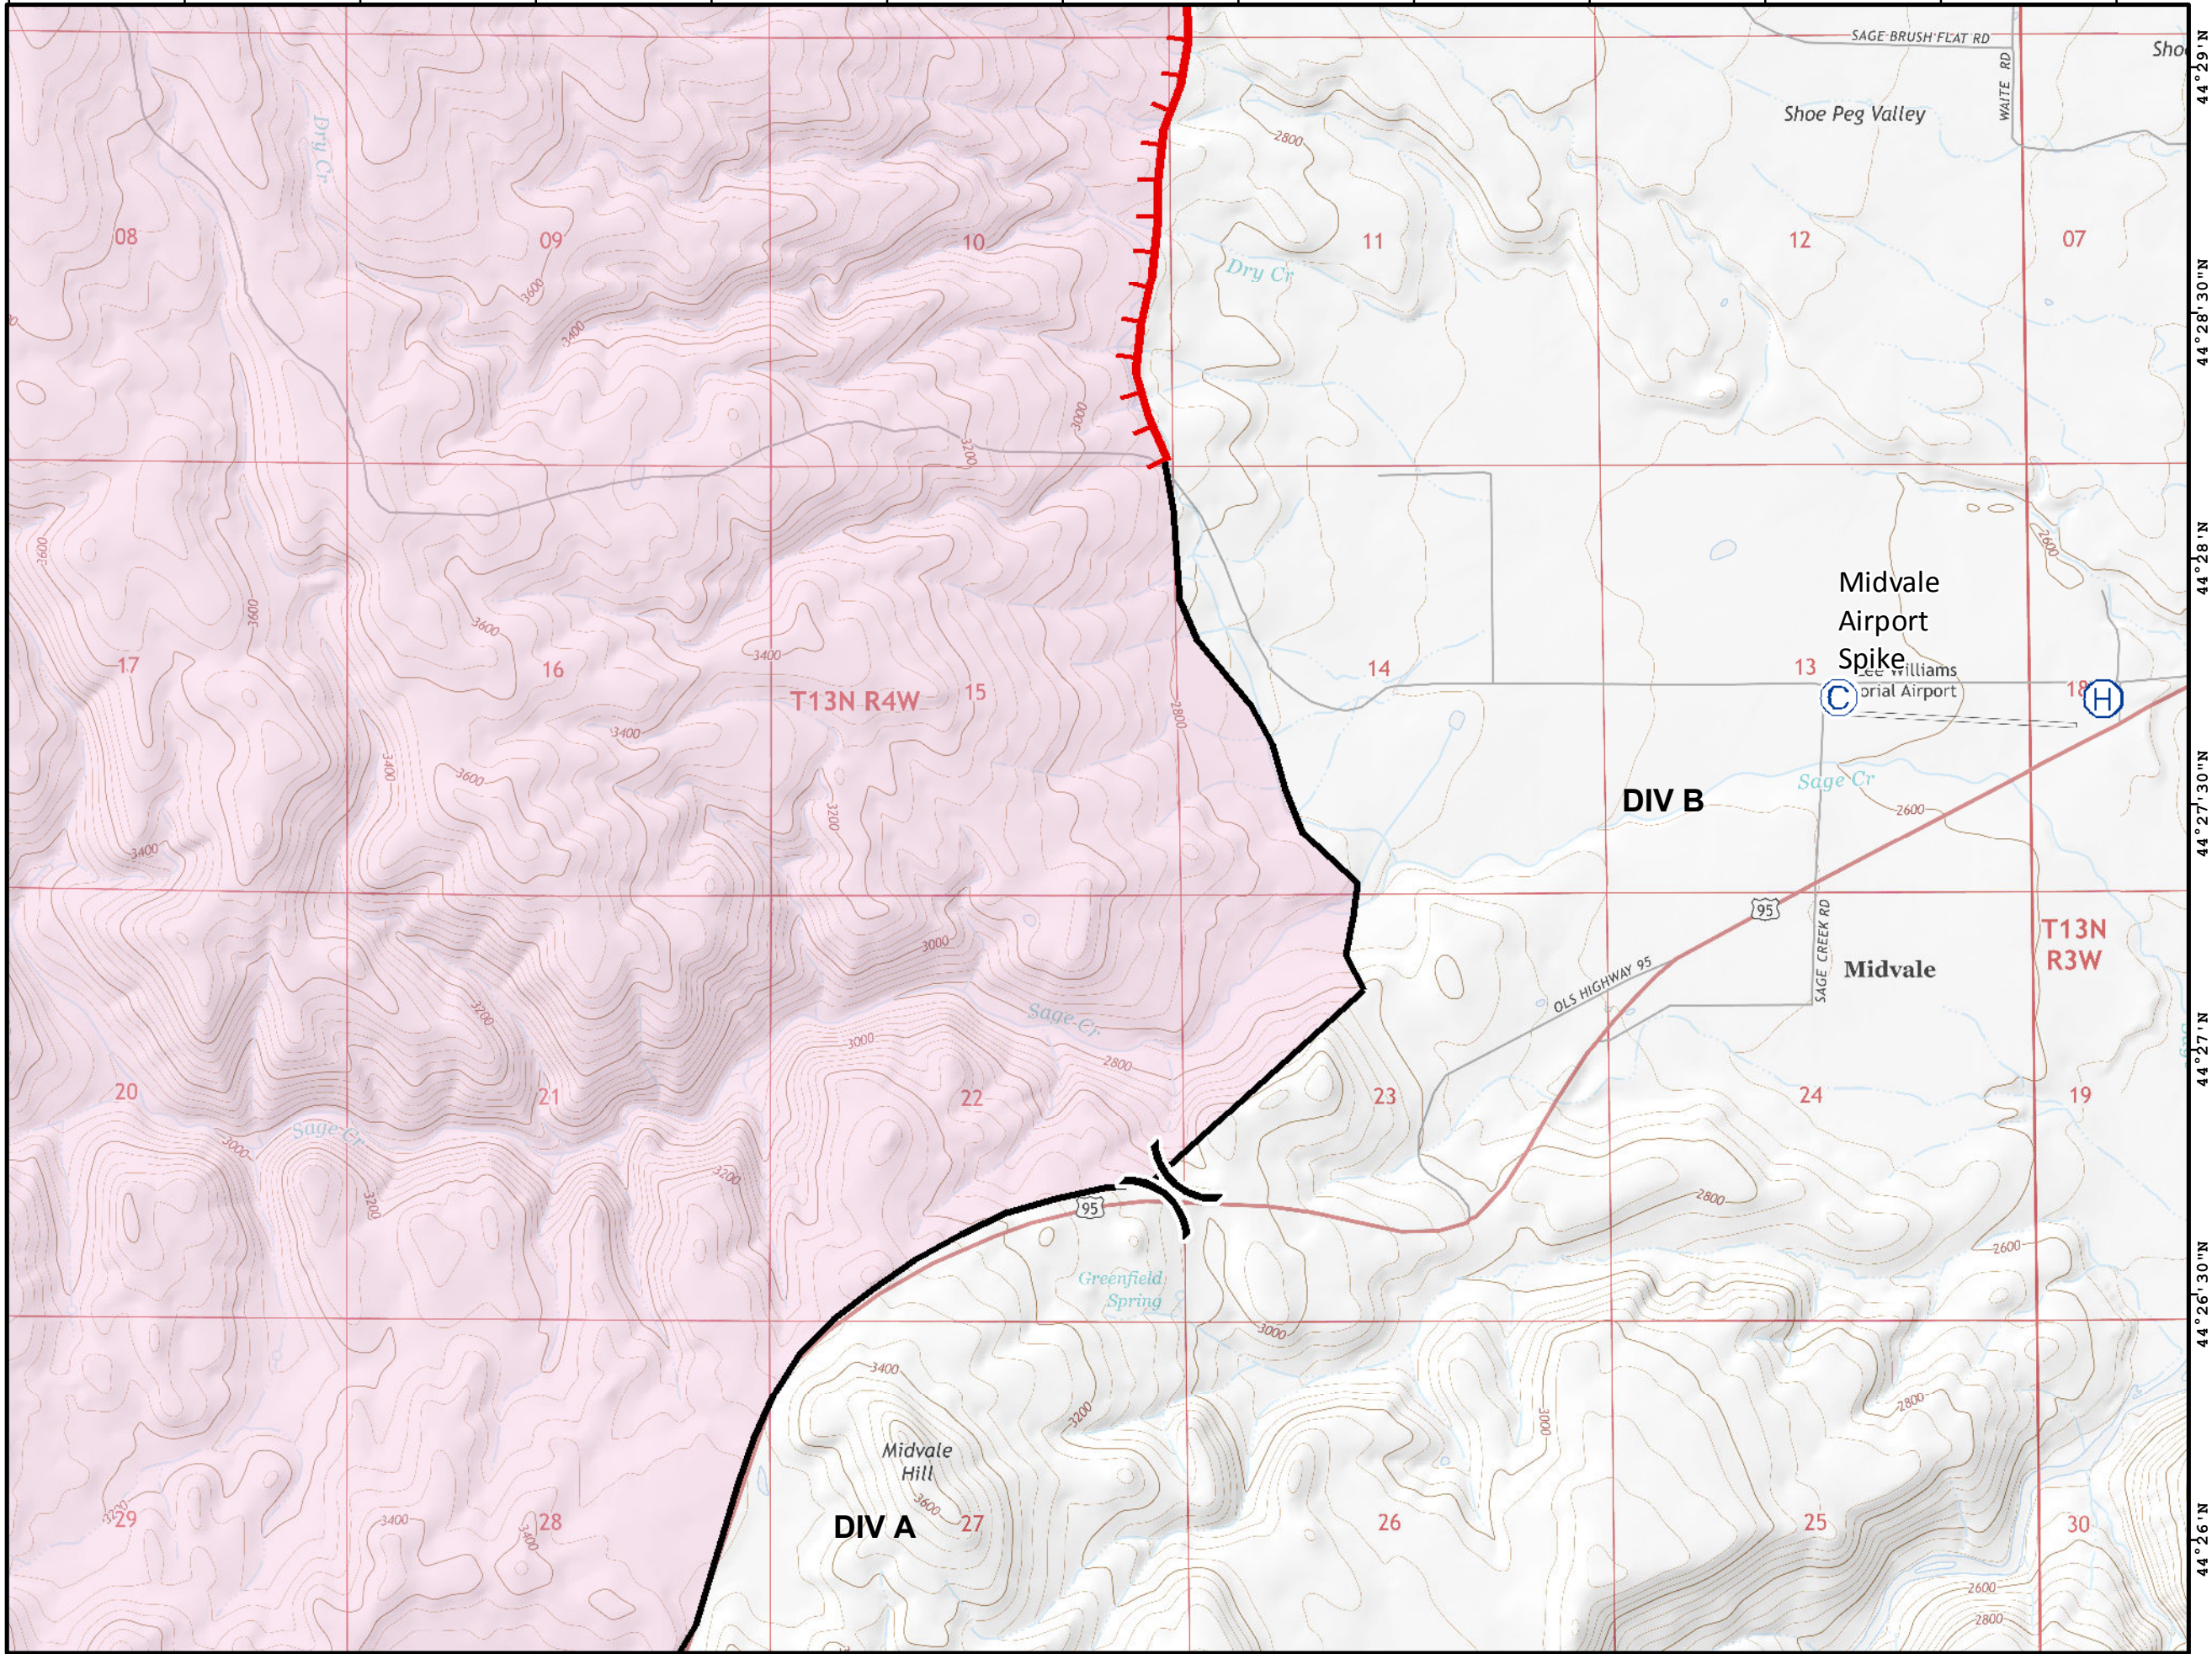

# Keithly

ID-PAF-000267  
07/29/2018 day shift  
17,600 acres  
as of 07/28/2018, 1800 hrs

Team 5

- Dip Site
- Fire Origin
- Other
- Division Break
- Uncontrolled Fire Edge
- Completed Line
- USFS Forests

# Keithly

ID-PAF-000267  
07/29/2018 day shift  
17,600 acres  
as of 07/28/2018, 1800 hrs

Team 5

7/25 1140hrs

DIV Z

DIV B

- Dip Site
- Fire Origin
- Other
- Division Break
- Uncontrolled Fire Edge

# Keithly

ID-PAF-000267  
07/29/2018 day shift  
17,600 acres  
as of 07/28/2018, 1800 hrs

Team 5

- Dip Site
- Mobile Weather Unit
- Completed Line
- USFS Forests

116°51'W 116°50'30"W 116°50'W 116°49'30"W 116°49'W 116°48'30"W 116°48'W 116°47'30"W 116°47'W 116°46'30"W 116°46'W 116°45'30"W 116°45'W

# Keithly

ID-PAF-000267  
07/29/2018 day shift  
17,600 acres  
as of 07/28/2018, 1800 hrs

Team 5

- Camp
- Helibase
- Division Break
- Uncontrolled Fire Edge
- Completed Line

Coordinate System: NAD 1983 UTM Zone 11N  
Map Scale: 1:24,000, 1 inch = 2,000 feet