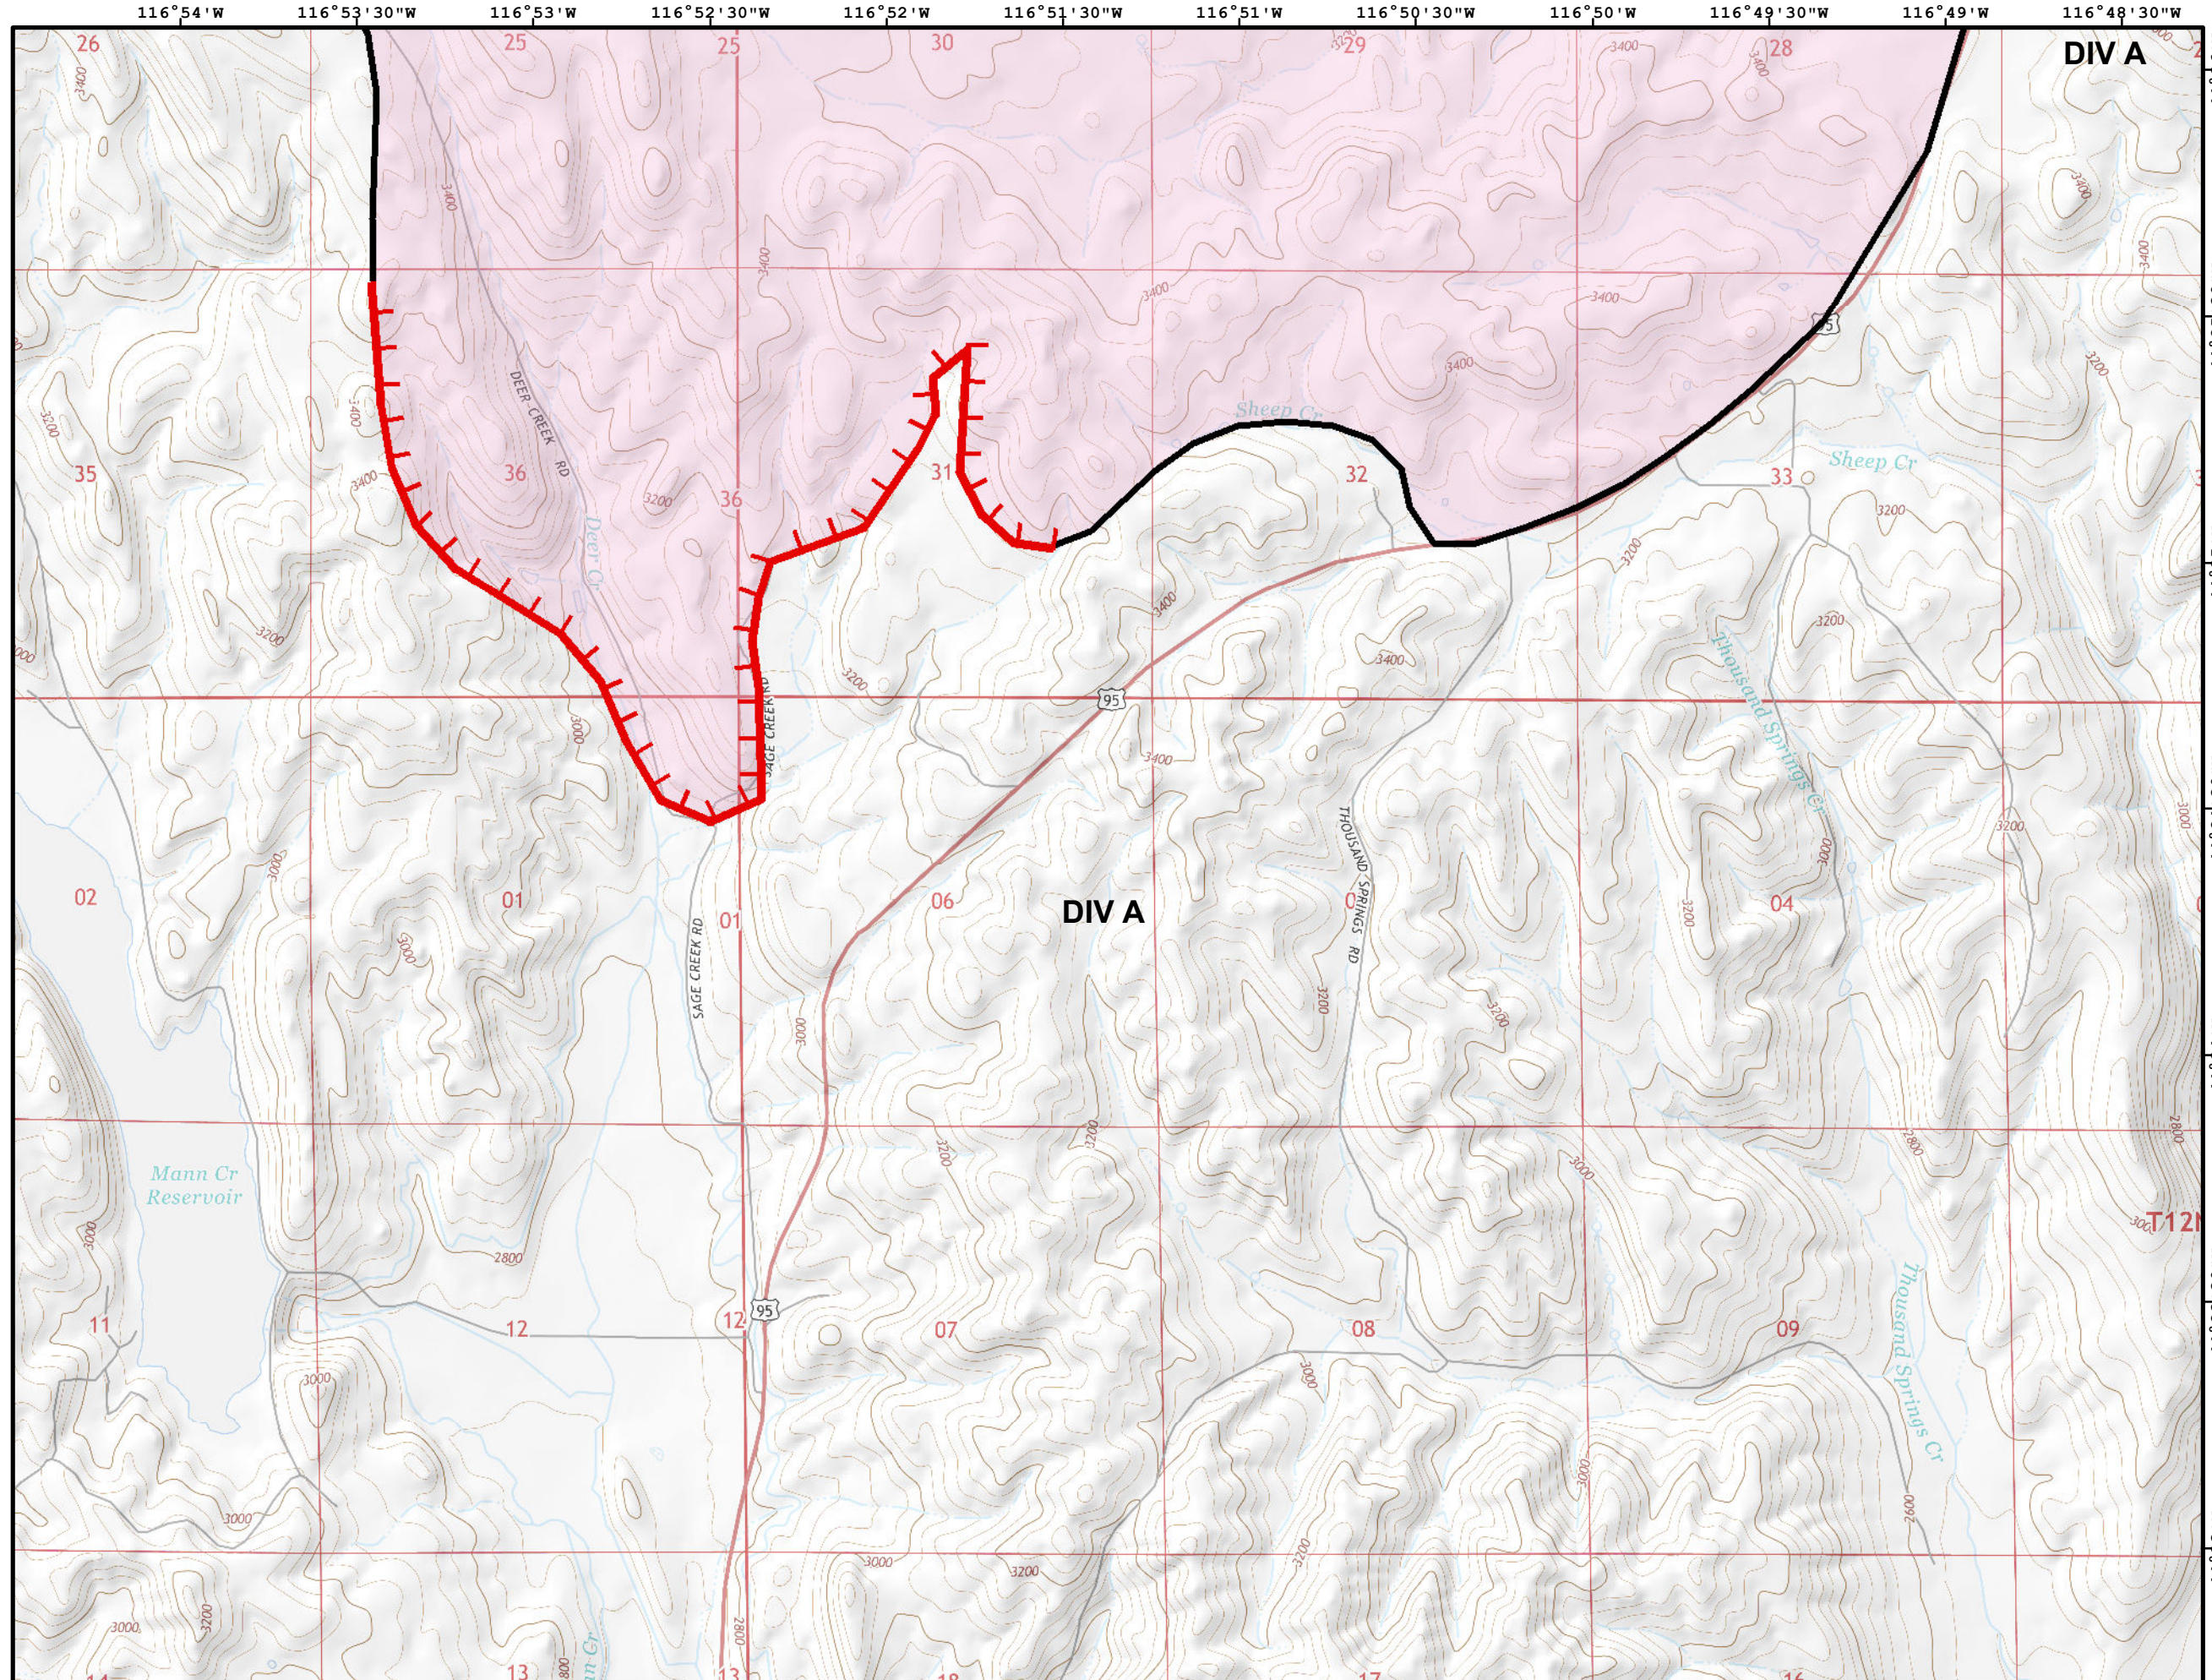

# Keithly

ID-PAF-000267  
07/29/2018 day shift  
17,600 acres  
as of 07/28/2018, 1800 hrs

Team 5

- Dip Site
- Fire Origin
- Other
- Division Break
- Uncontrolled Fire Edge
- Completed Line
- USFS Forests

# Keithly

ID-PAF-000267  
07/29/2018 day shift  
17,600 acres  
as of 07/28/2018, 1800 hrs

Team 5

7/25 1140hrs

DIV Z

DIV B

- Dip Site
- Fire Origin
- Other
- Division Break
- Uncontrolled Fire Edge

# Keithly

ID-PAF-000267  
07/29/2018 day shift  
17,600 acres  
as of 07/28/2018, 1800 hrs

Team 5

- Camp
- Helibase
- Division Break
- Uncontrolled Fire Edge
- Completed Line

Coordinate System: NAD 1983 UTM Zone 11N  
Map Scale: 1:24,000, 1 inch = 2,000 feet

# Keithly

ID-PAF-000267  
07/29/2018 day shift  
17,600 acres  
as of 07/28/2018, 1800 hrs

Team 5

-  Uncontrolled Fire Edge
-  Completed Line