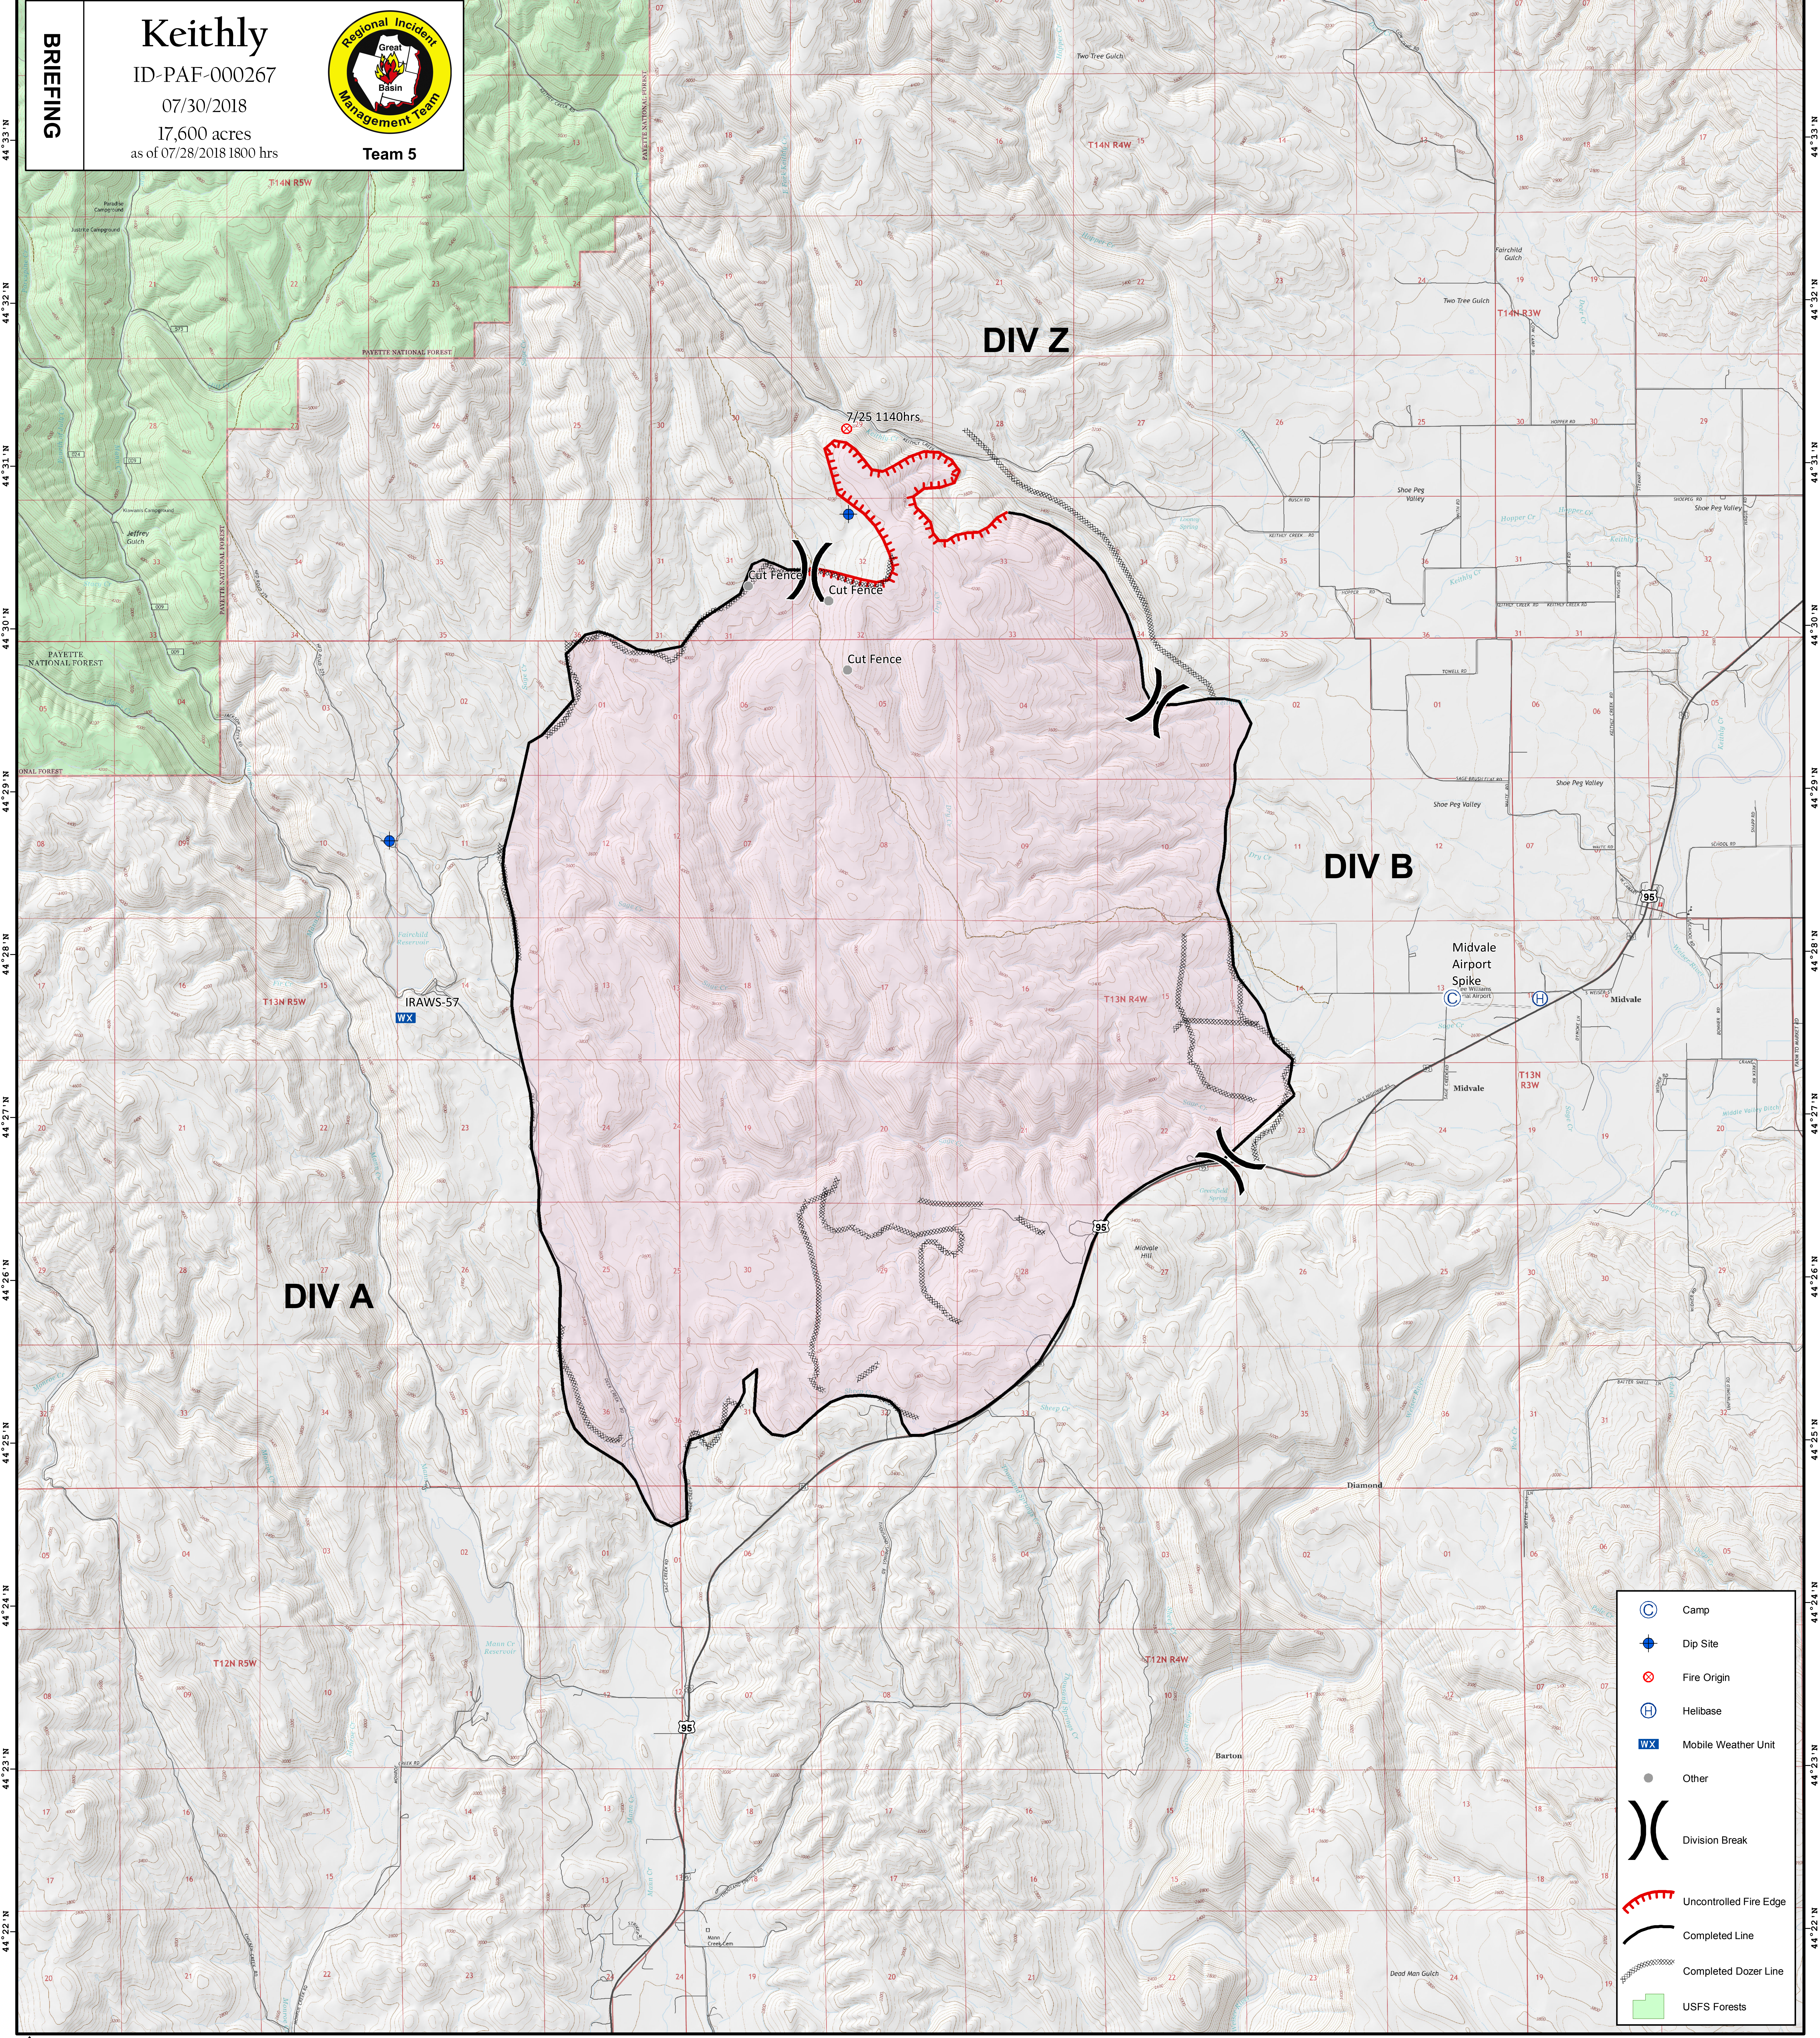

116°58'W 116°57'W 116°56'W 116°55'W 116°54'W 116°53'W 116°52'W 116°51'W 116°50'W 116°49'W 116°48'W 116°47'W 116°46'W 116°45'W 116°44'W 116°43'W

BRIEFING

Keithly
 ID-PAF-000267
 07/30/2018
 17,600 acres
 as of 07/28/2018 1800 hrs

Team 5

DIV Z

DIV B

DIV A

7/25 1140hrs

Cut Fence

Cut Fence

IRAWS-57
WX

Midvale
Airport
Spike

-  Camp
-  Dip Site
-  Fire Origin
-  Helibase
-  Mobile Weather Unit
-  Other
-  Division Break
-  Uncontrolled Fire Edge
-  Completed Line
-  Completed Dozer Line
-  USFS Forests