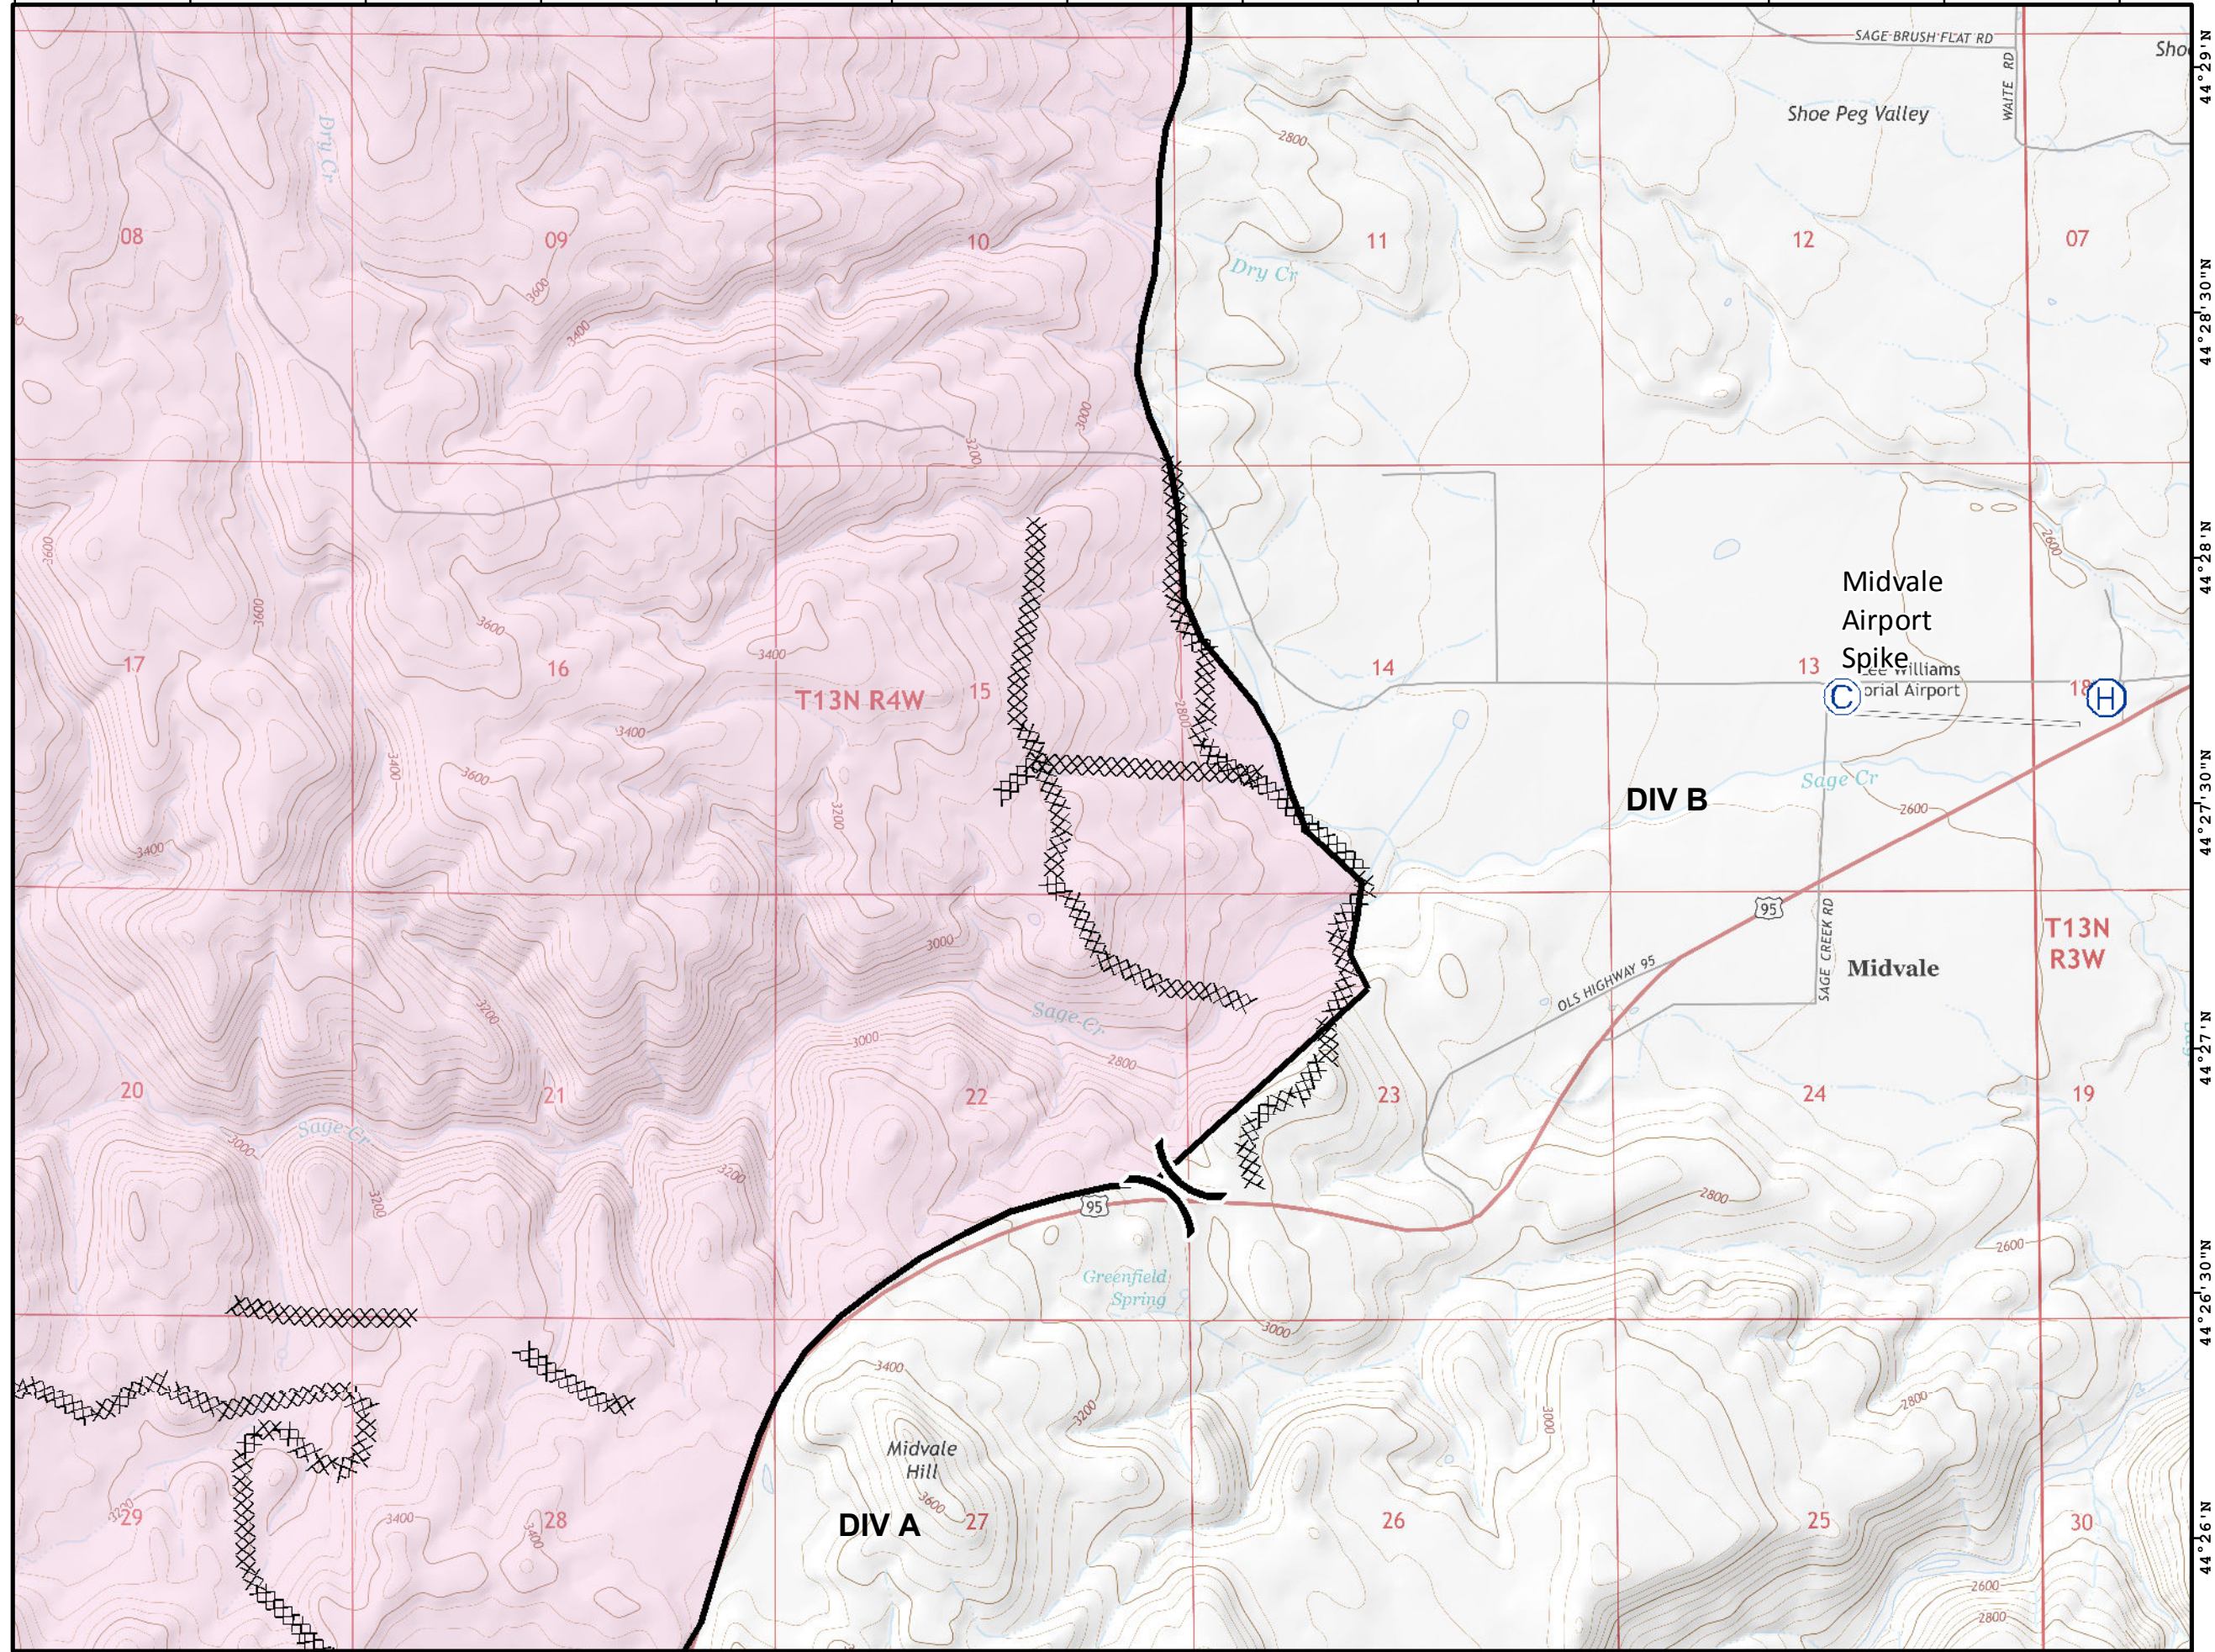

116°51'W 116°50'30"W 116°50'W 116°49'30"W 116°49'W 116°48'30"W 116°48'W 116°47'30"W 116°47'W 116°46'30"W 116°46'W 116°45'30"W 116°45'W

IAP PAGE 4

# Keithly

ID-PAF-000267  
07/30/2018 day shift  
17,600 acres  
as of 07/28/2018, 1800 hrs

Team 5

- Camp
- Helibase
- Division Break
- Completed Line
- Completed Dozer Line

Coordinate System: NAD 1983 UTM Zone 11N  
Map Scale: 1:24,000, 1 inch = 2,000 feet

GB Team 5 GIS  
7/29/2018, 20:20 Hrs