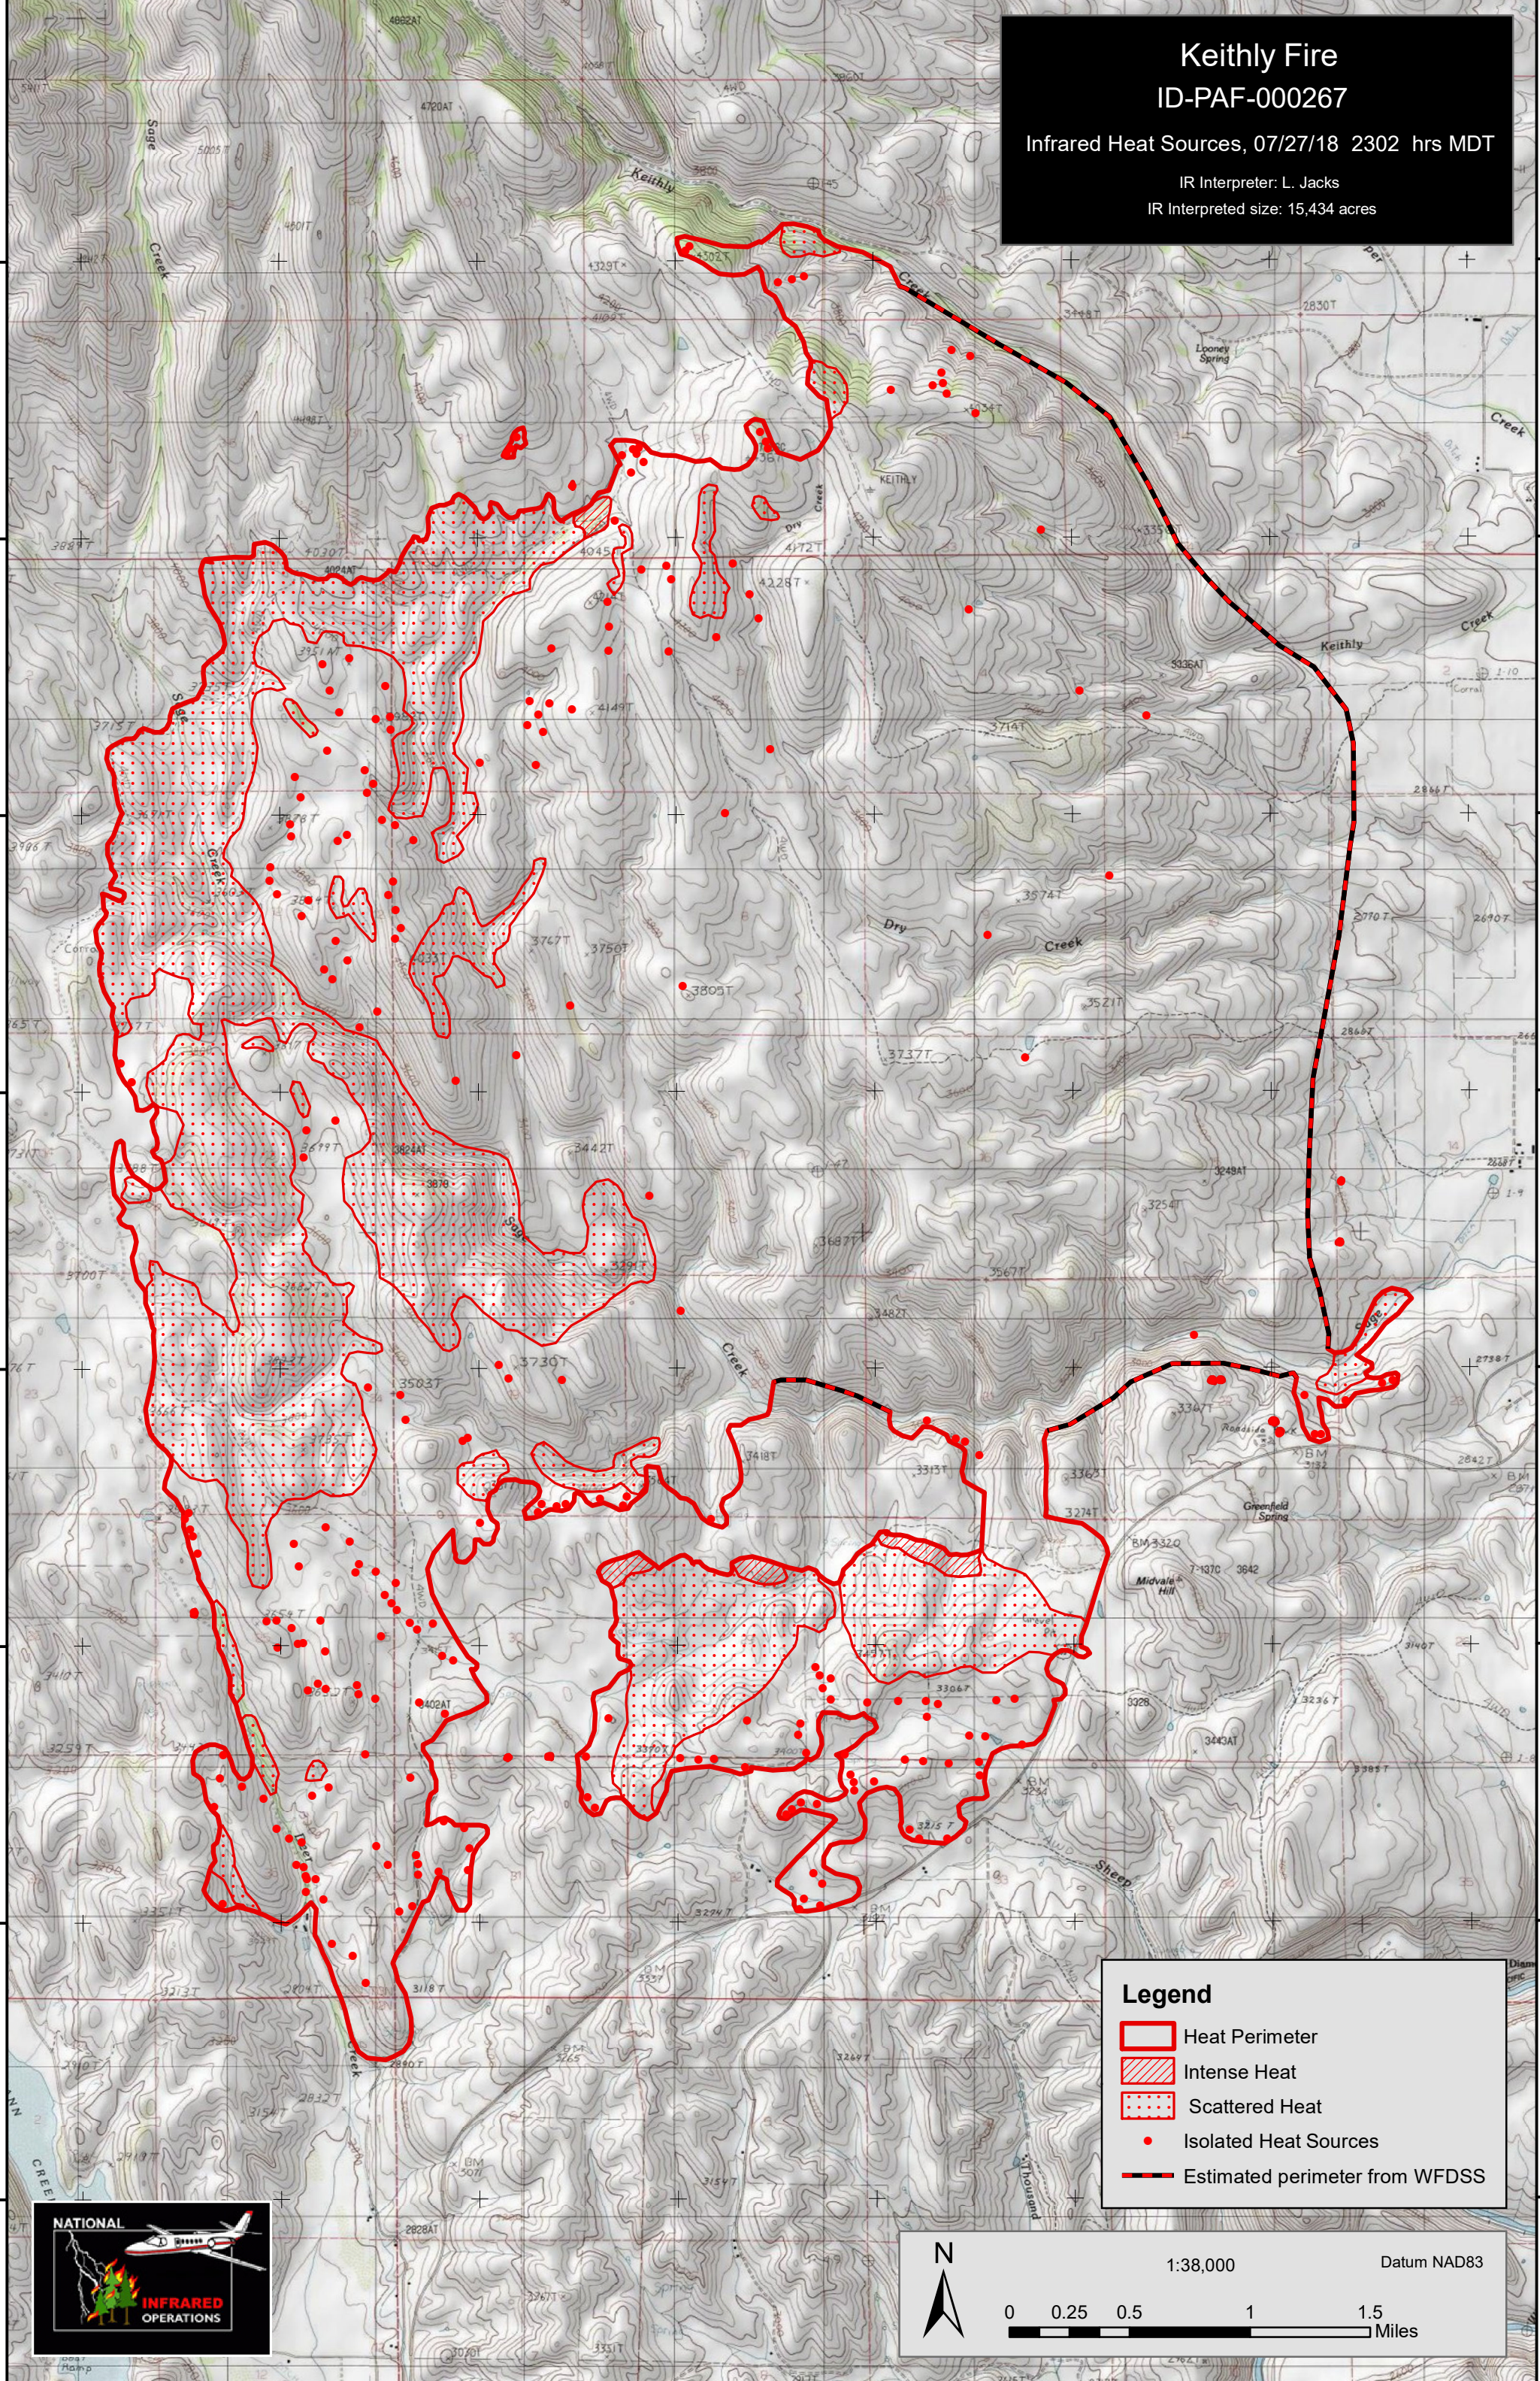

**Keithly Fire**  
**ID-PAF-000267**  
Infrared Heat Sources, 07/27/18 2302 hrs MDT  
IR Interpreter: L. Jacks  
IR Interpreted size: 15,434 acres

**Legend**

- Heat Perimeter
- Intense Heat
- Scattered Heat
- Isolated Heat Sources
- Estimated perimeter from WFDSS

N  
1:38,000 Datum NAD83  
0 0.25 0.5 1 1.5 Miles