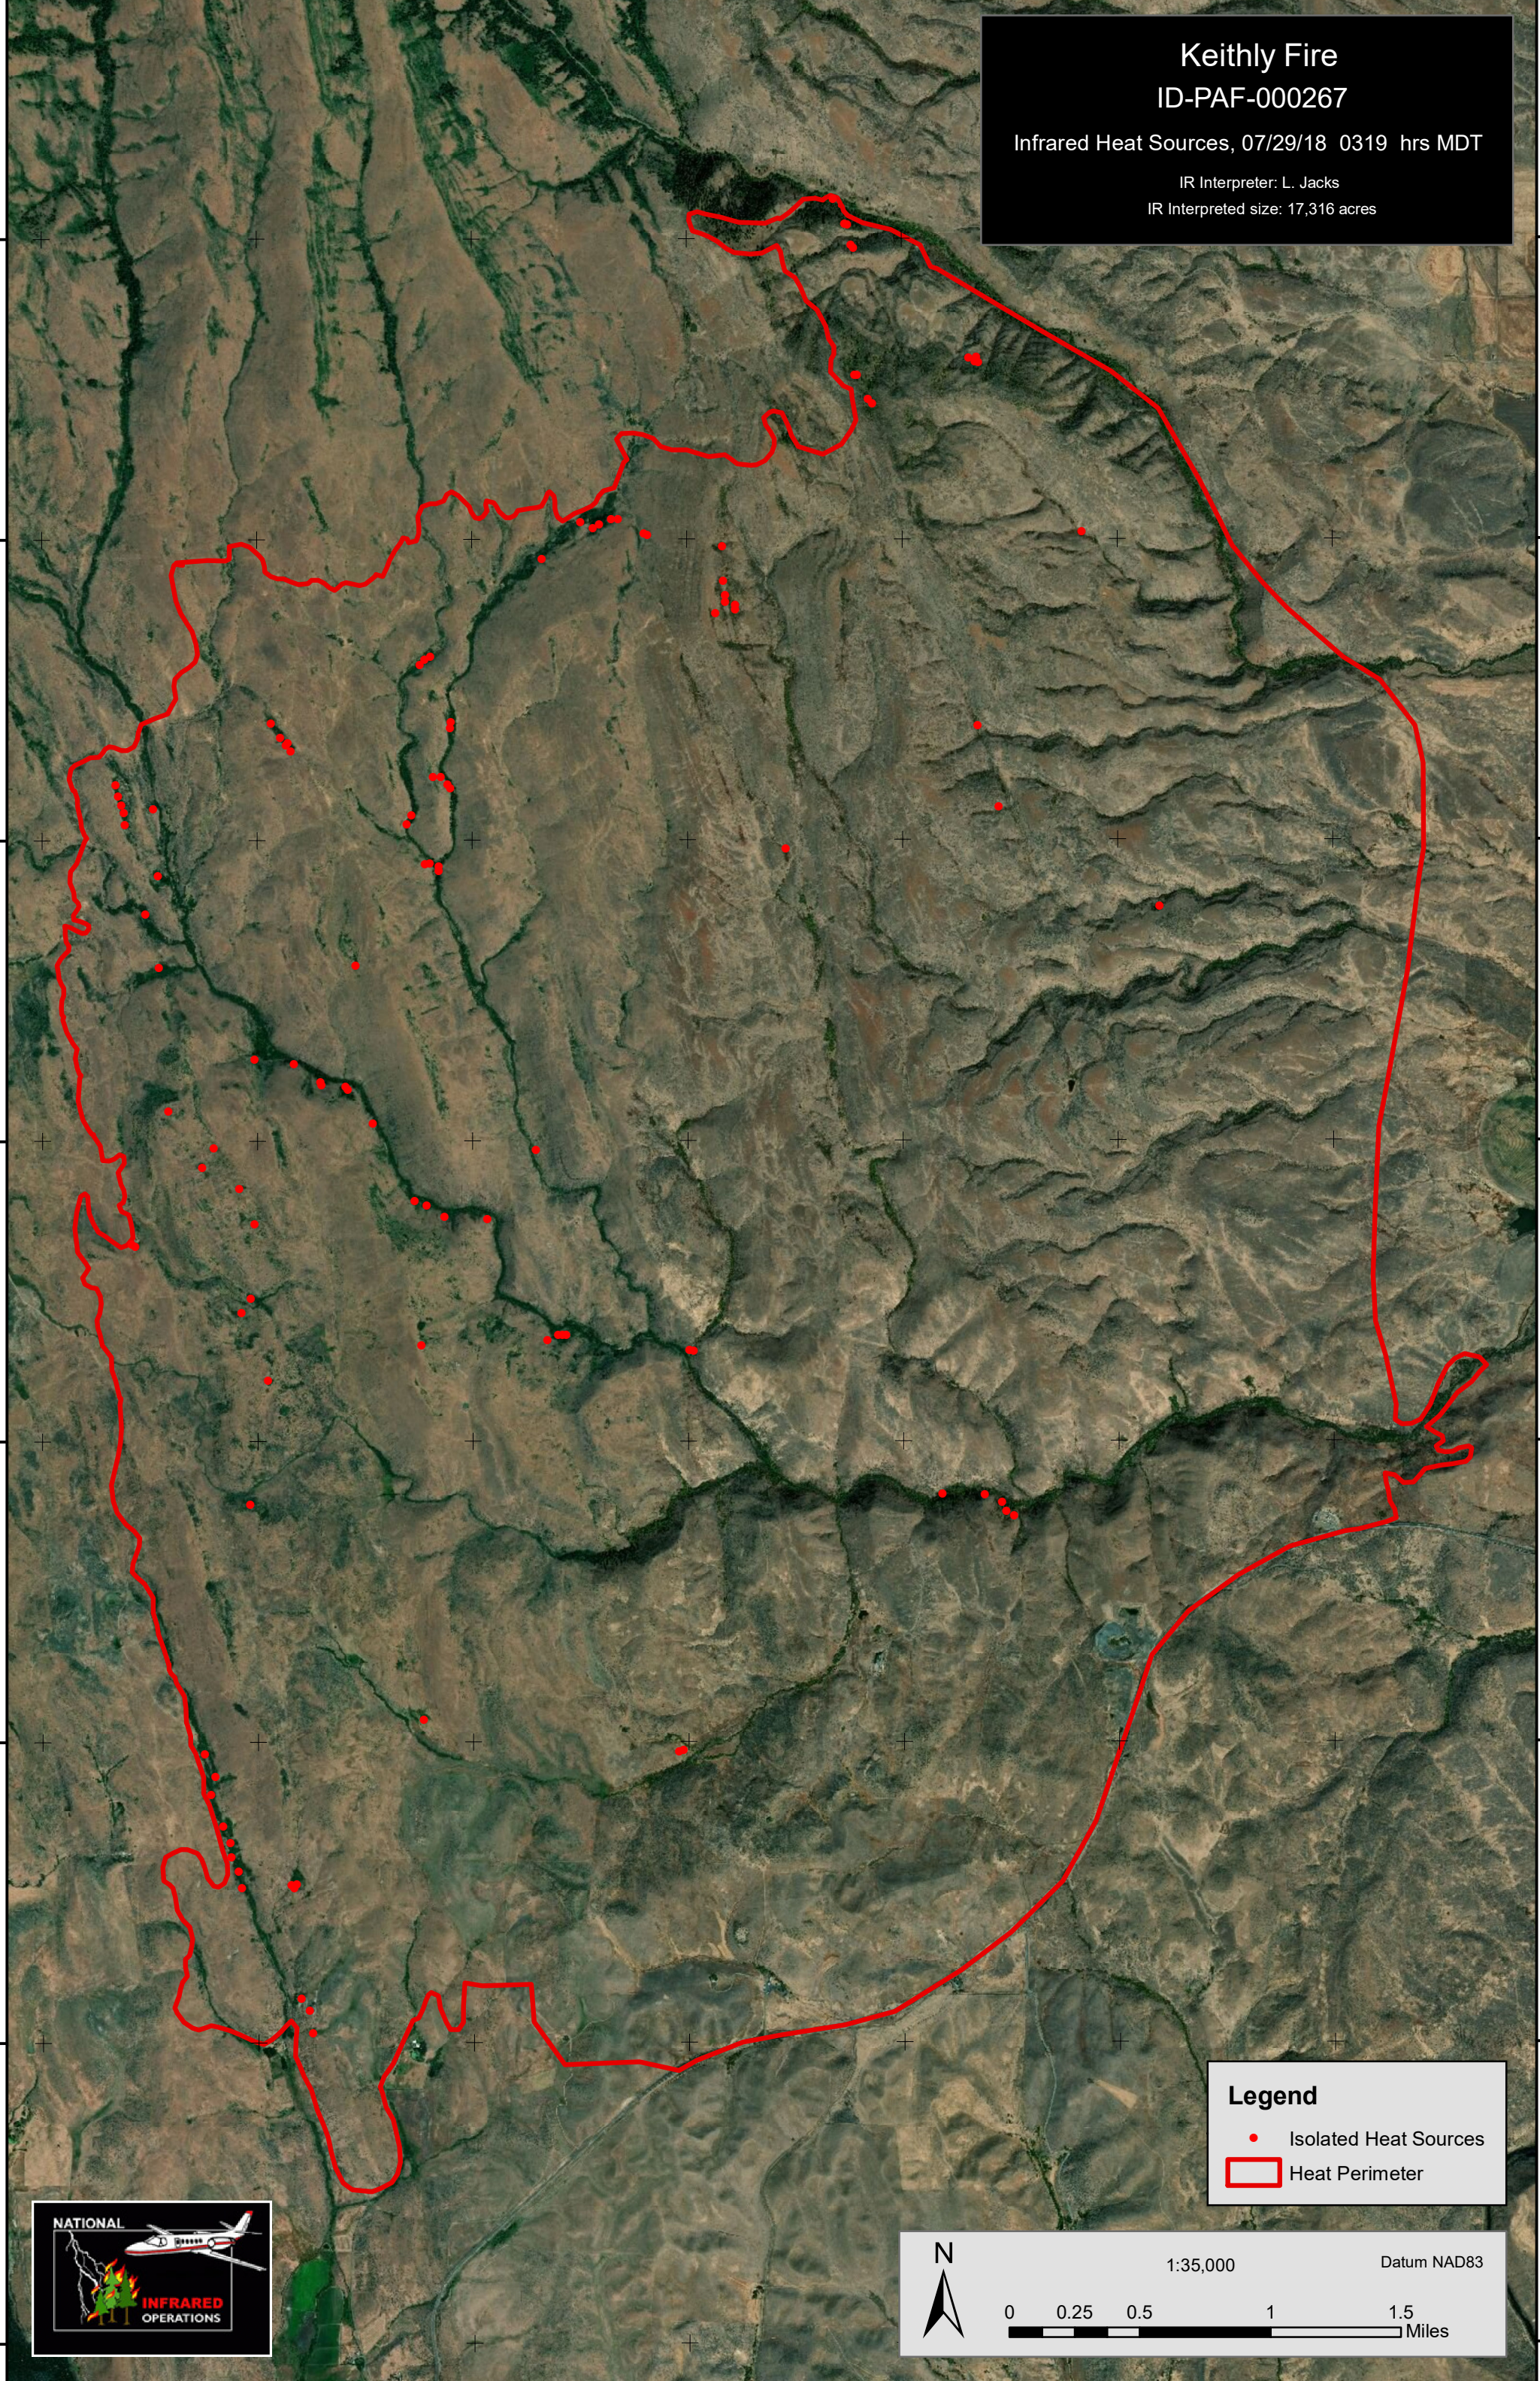

**Keithly Fire**  
ID-PAF-000267  
Infrared Heat Sources, 07/29/18 0319 hrs MDT  
IR Interpreter: L. Jacks  
IR Interpreted size: 17,316 acres

**Legend**

- Isolated Heat Sources
- ▭ Heat Perimeter

N  
1:35,000 Datum NAD83  
0 0.25 0.5 1 1.5 Miles