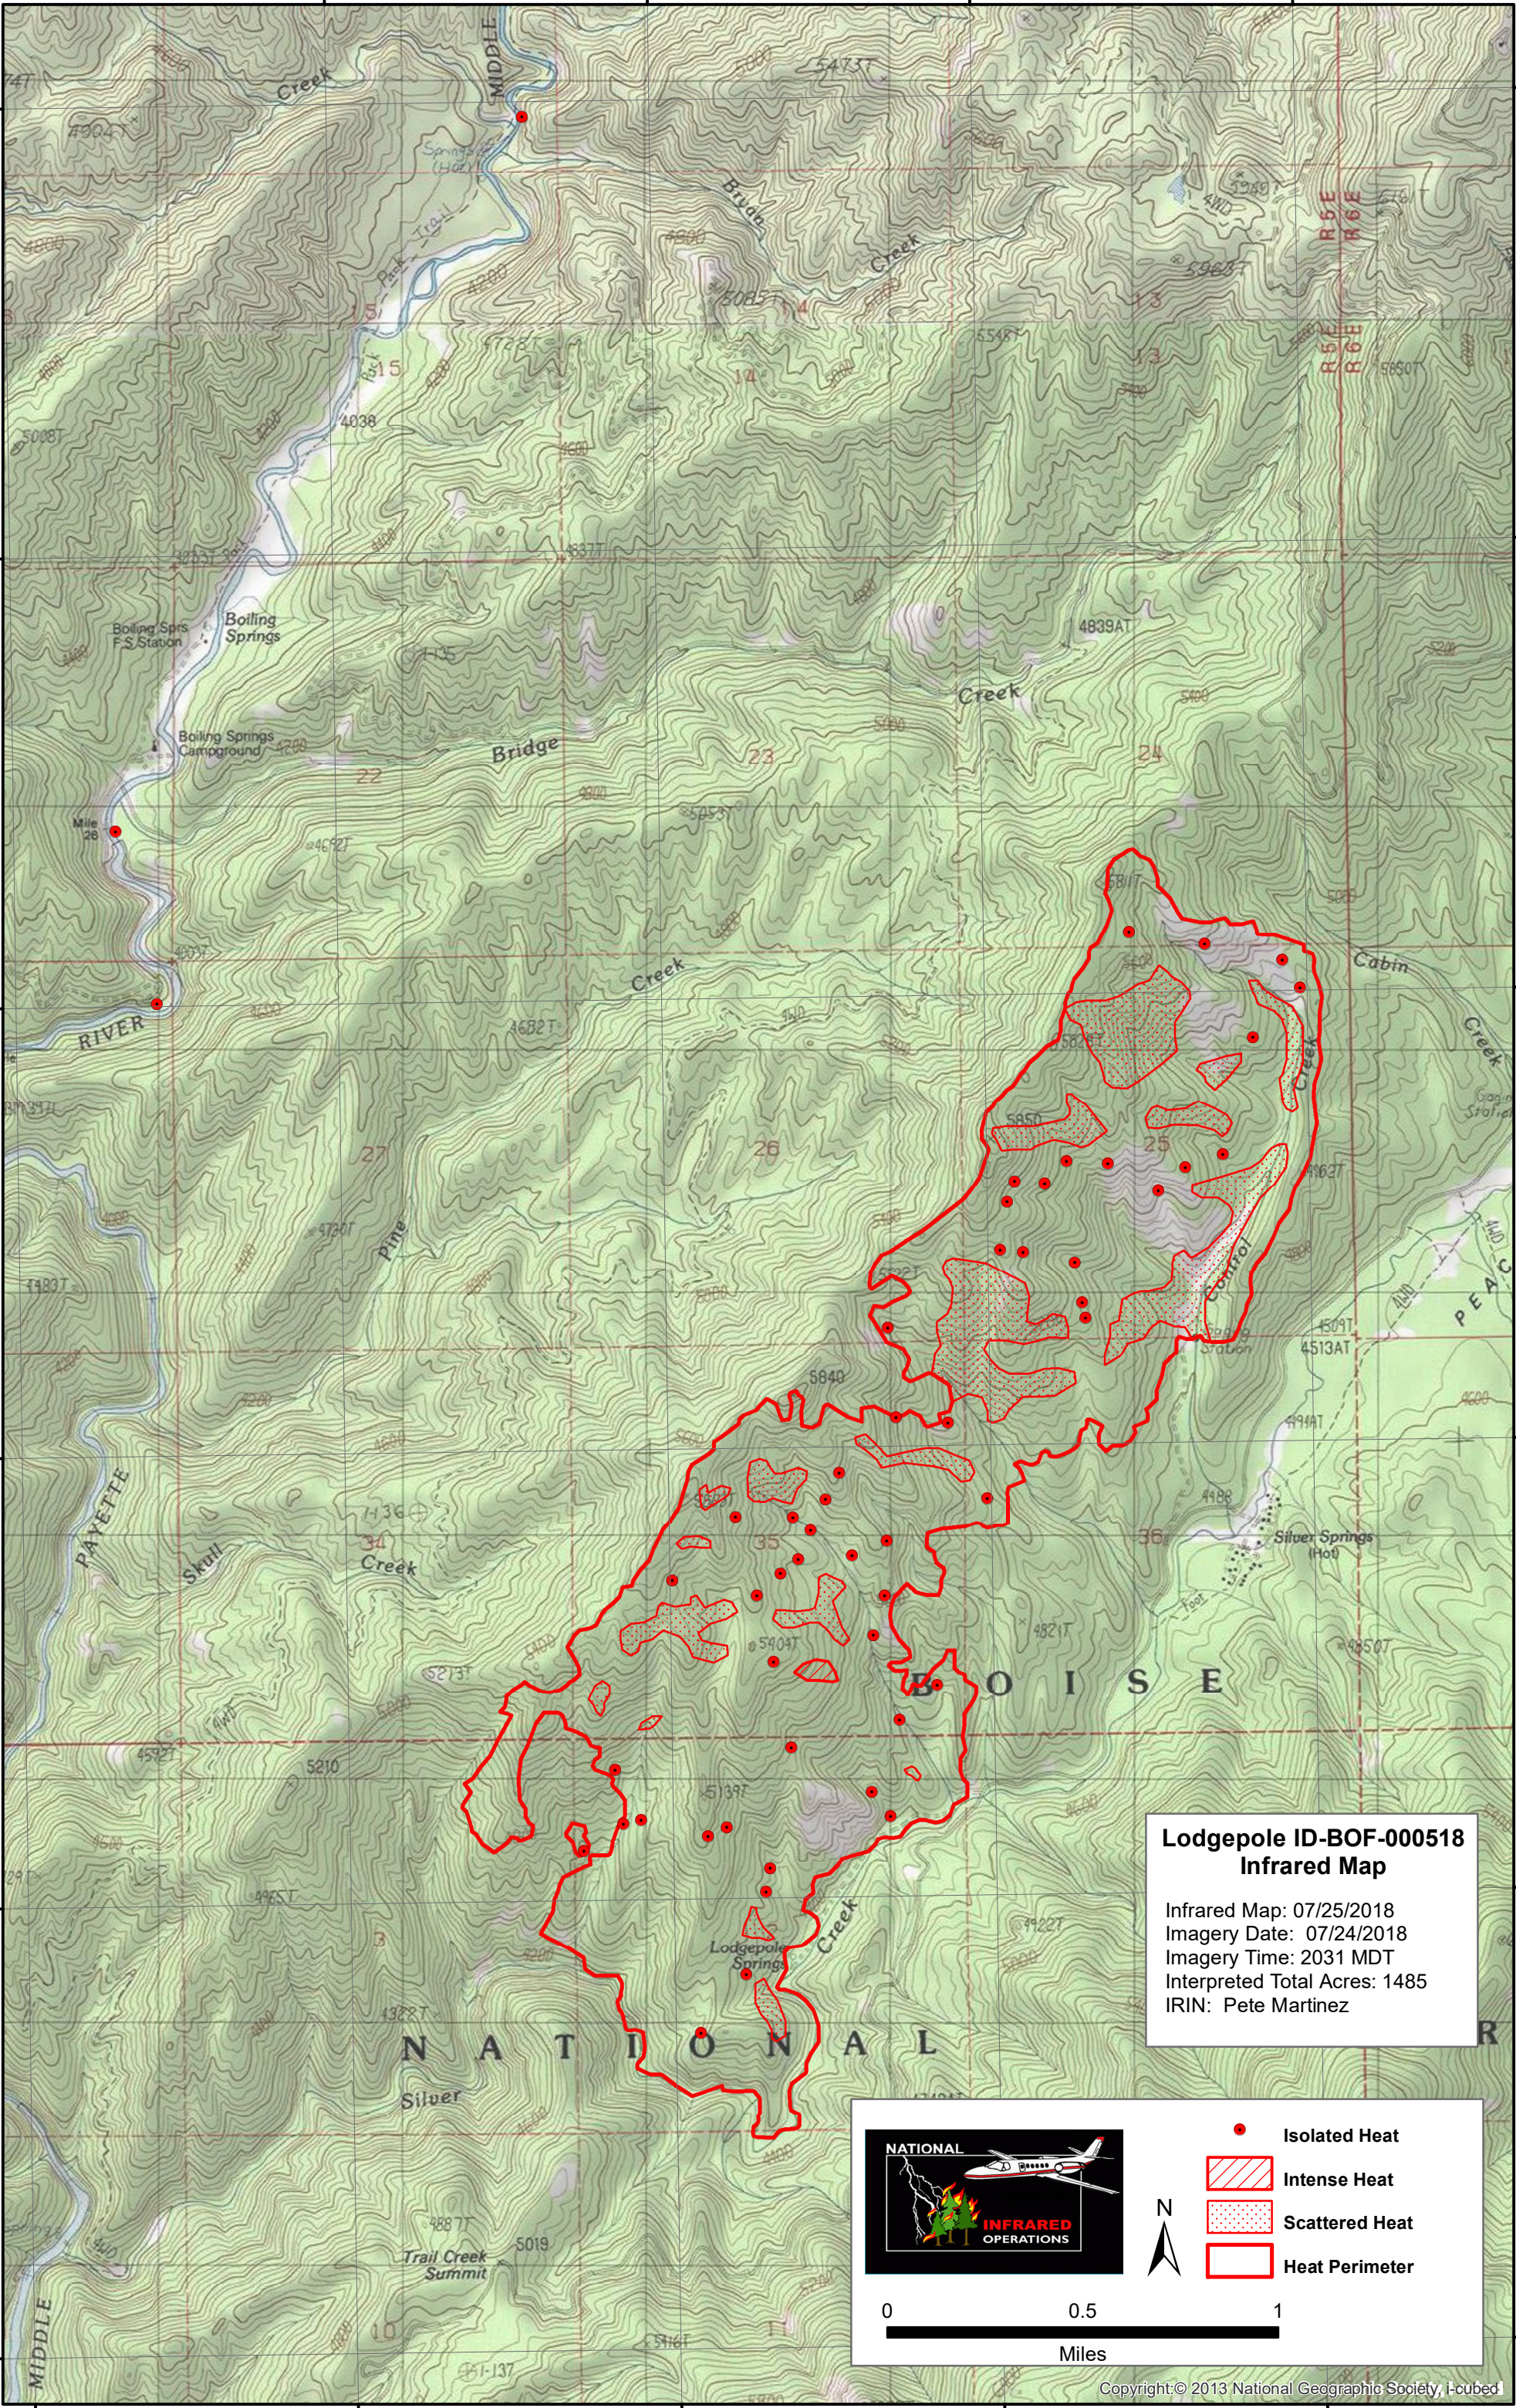

115°51'0"W

115°50'0"W

115°49'0"W

115°48'0"W

44°23'0"N

44°23'0"N

44°22'0"N

44°22'0"N

44°21'0"N

44°21'0"N

44°20'0"N

44°20'0"N

44°19'0"N

44°19'0"N

44°18'0"N

44°18'0"N

**Lodgepole ID-BOF-000518
Infrared Map**

Infrared Map: 07/25/2018
 Imagery Date: 07/24/2018
 Imagery Time: 2031 MDT
 Interpreted Total Acres: 1485
 IRIN: Pete Martinez

Legend:

- Isolated Heat
- Intense Heat
- Scattered Heat
- Heat Perimeter

Scale: 0 0.5 1 Miles

North Arrow: N

115°52'0"W

115°51'0"W

115°50'0"W

115°49'0"W

115°48'0"W