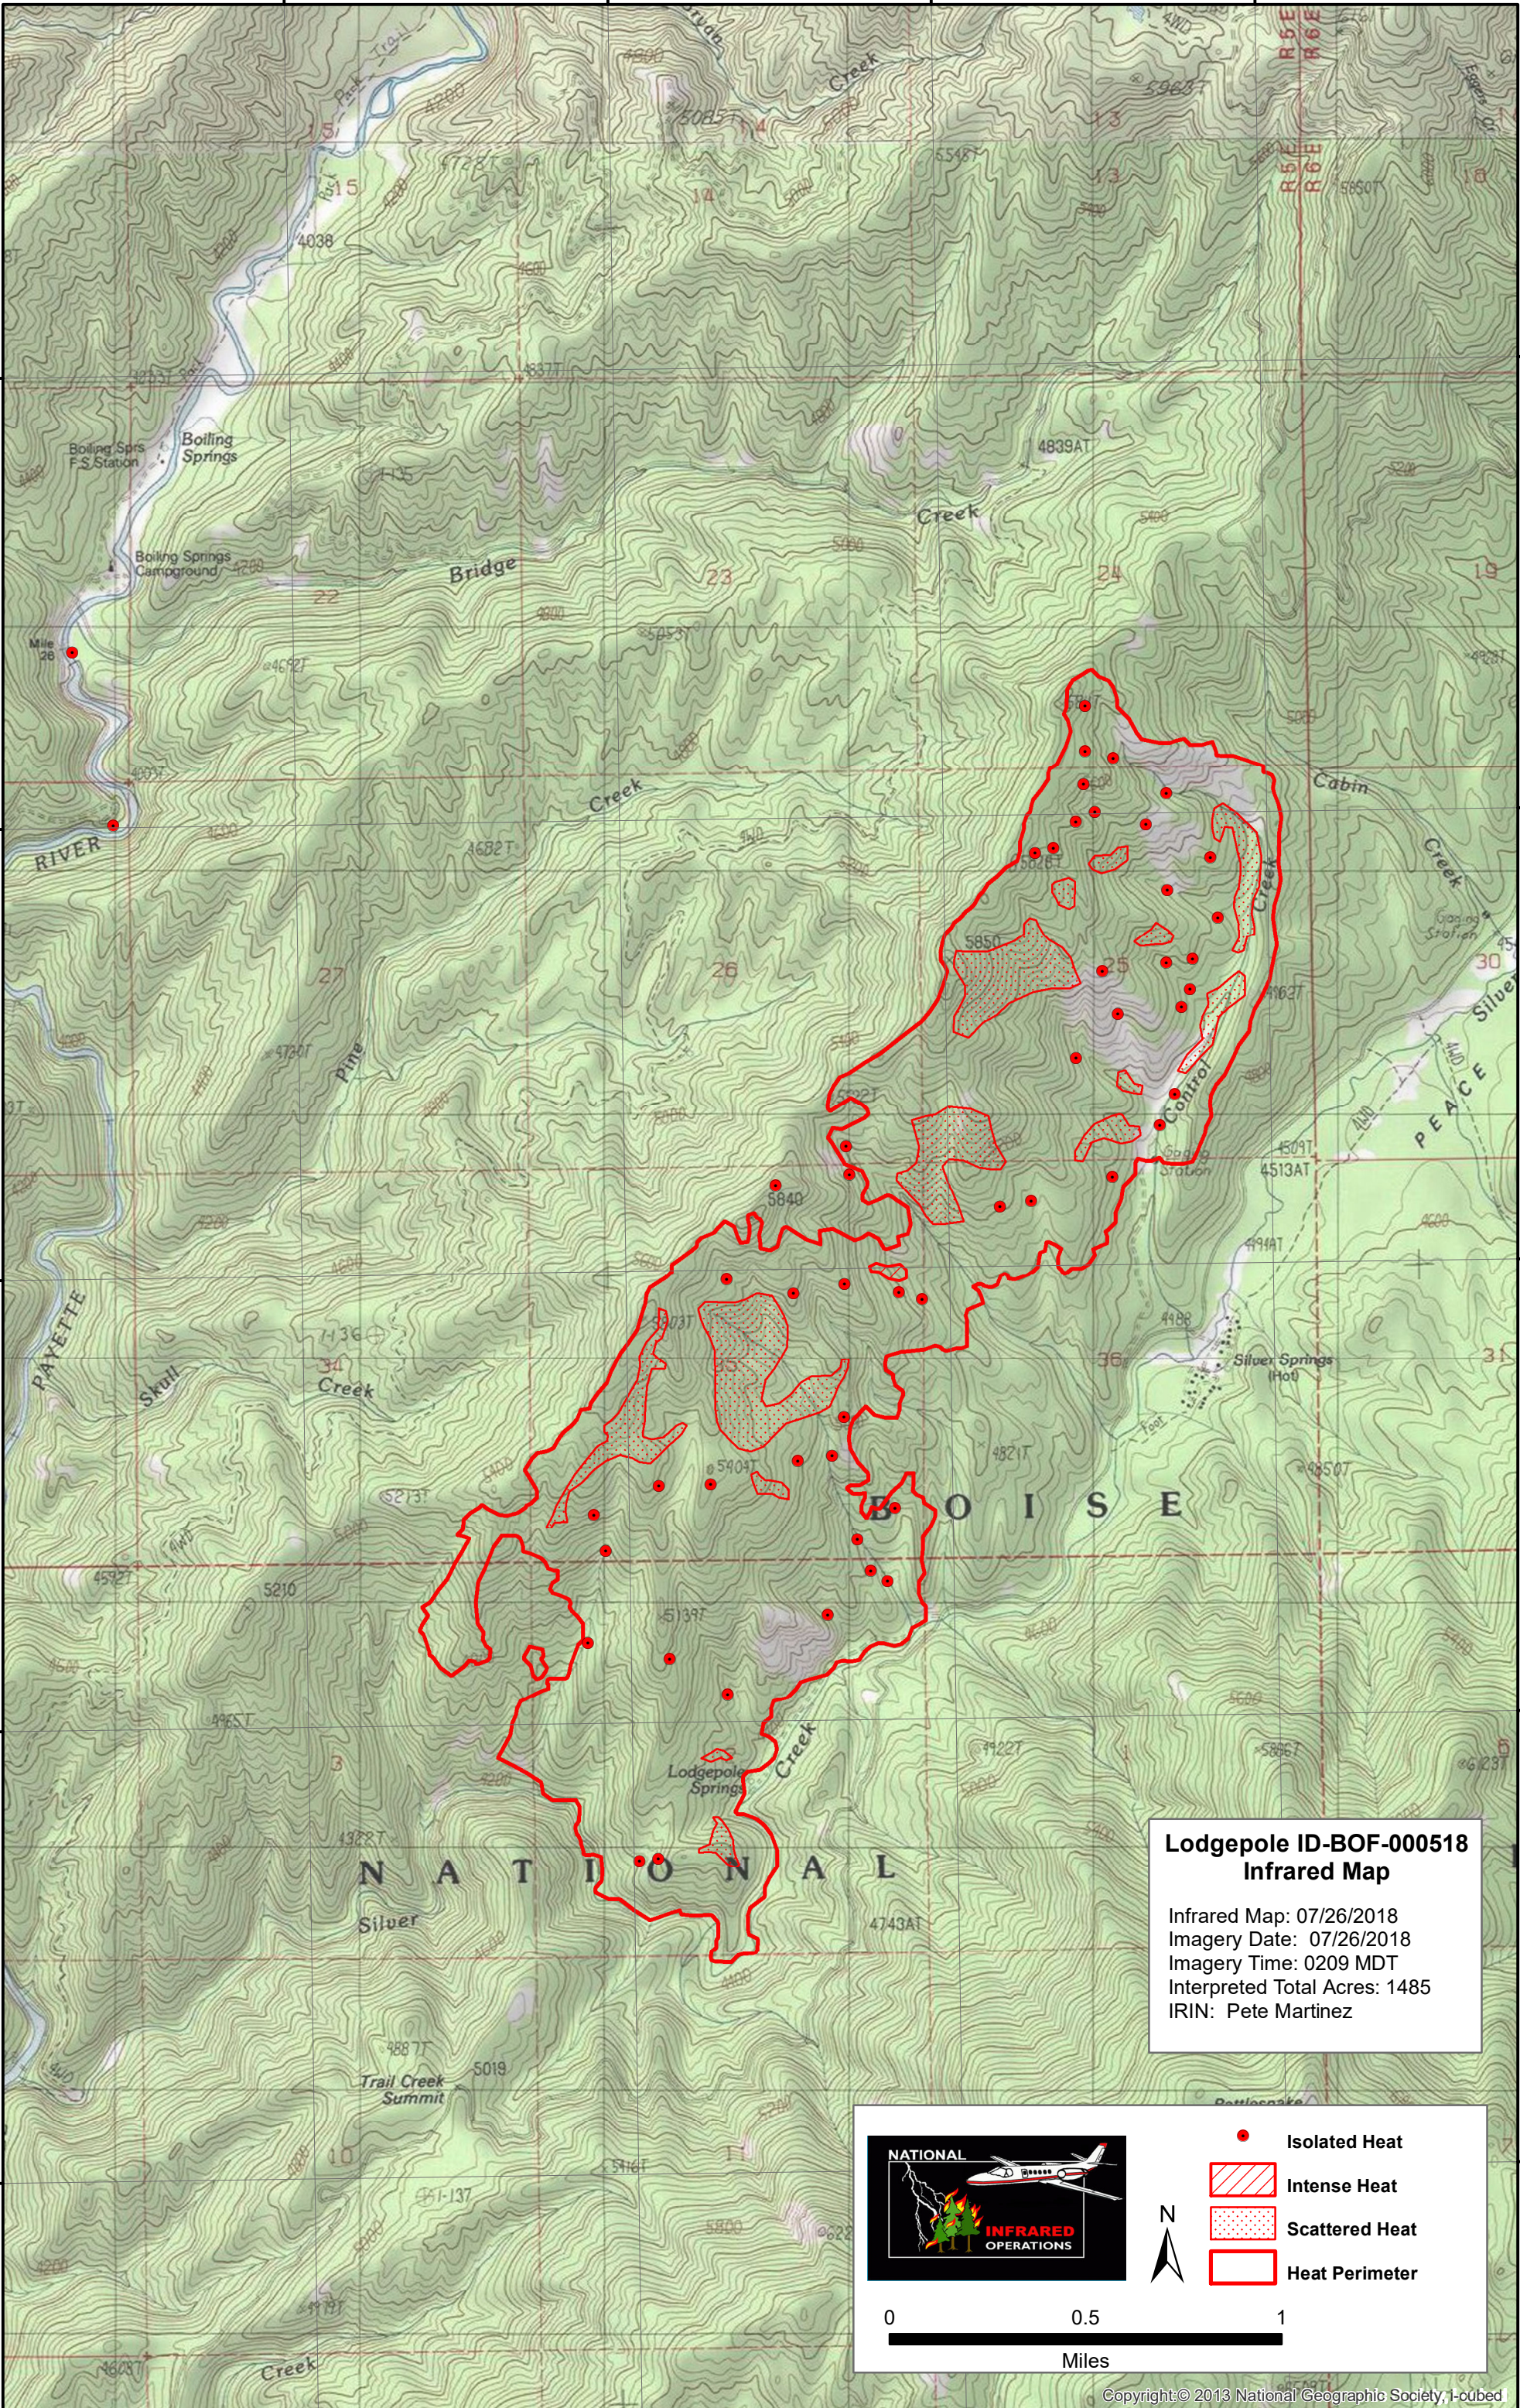

115°51'0"W

115°50'0"W

115°49'0"W

115°48'0"W

44°22'0"N

44°21'0"N

44°20'0"N

44°19'0"N

44°18'0"N

44°22'0"N

44°21'0"N

44°20'0"N

44°19'0"N

44°18'0"N

**Lodgepole ID-BOF-000518
Infrared Map**

Infrared Map: 07/26/2018
 Imagery Date: 07/26/2018
 Imagery Time: 0209 MDT
 Interpreted Total Acres: 1485
 IRIN: Pete Martinez

Legend

- Isolated Heat
- / / Intense Heat
- . . . Scattered Heat
- Heat Perimeter

Scale

0 0.5 1
Miles

North Arrow

N

115°51'0"W

115°50'0"W

115°49'0"W

115°48'0"W