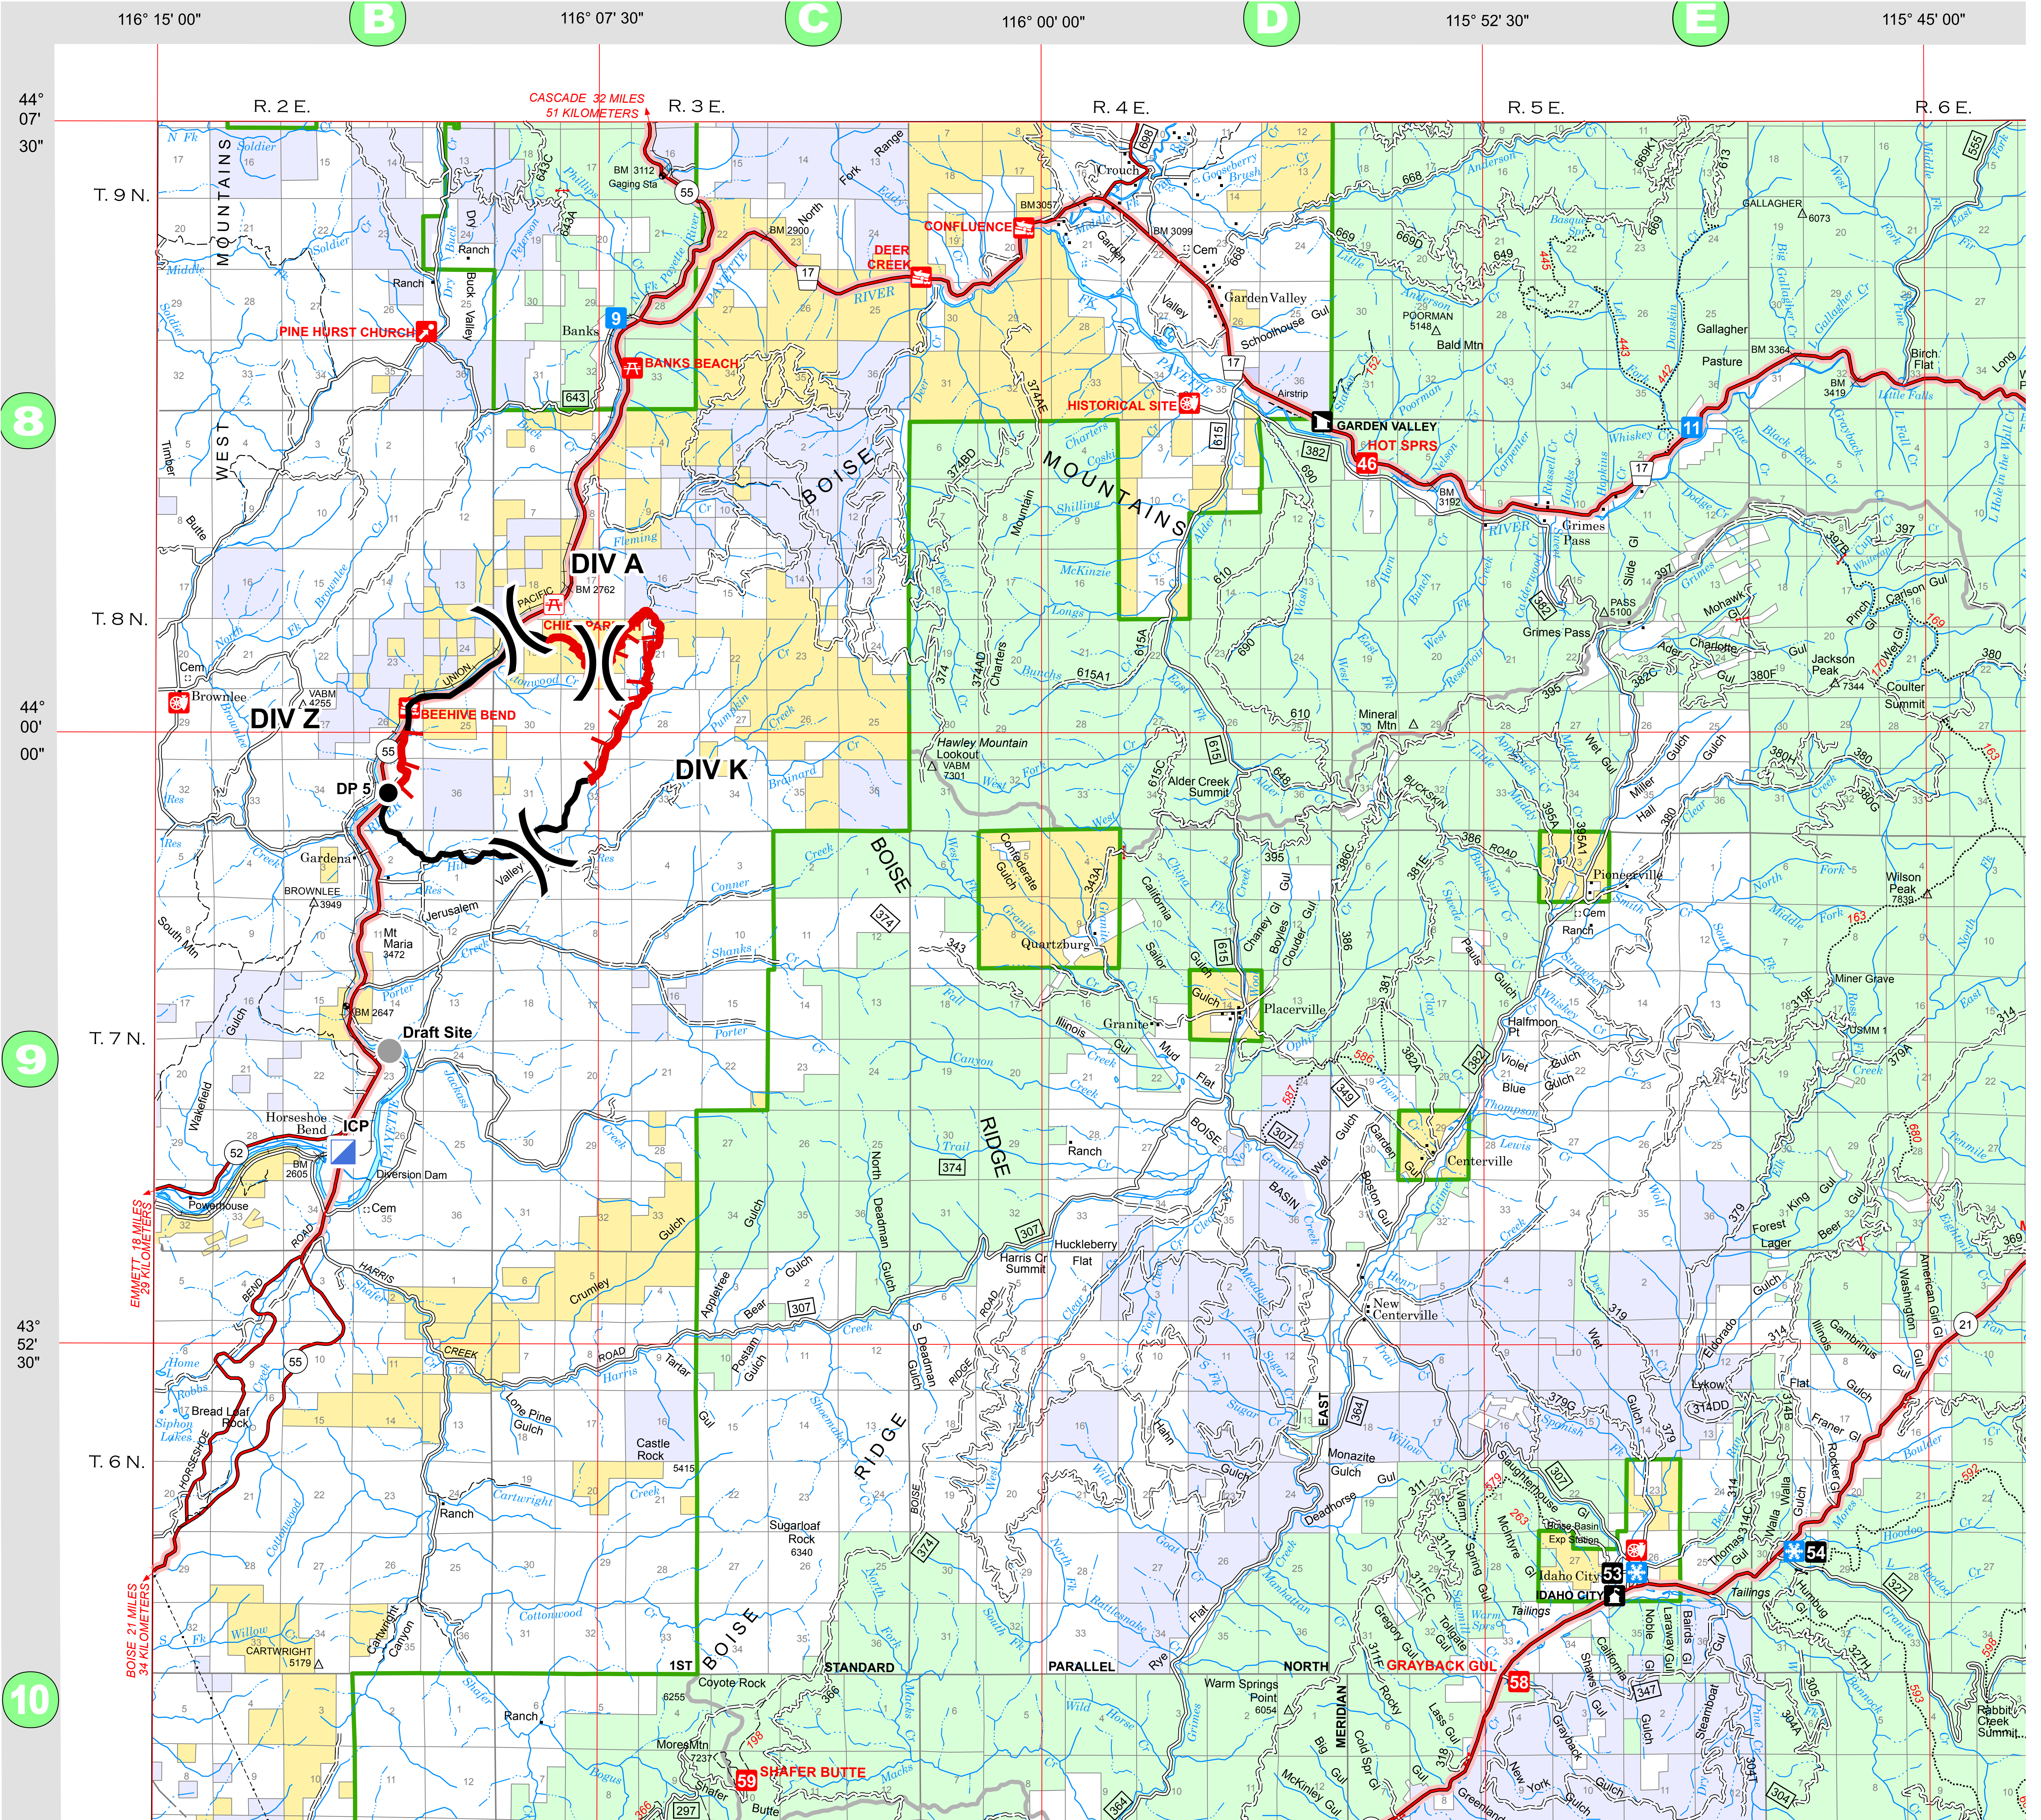

# Transportation

MM 73 HWY 55

ID-SWS-000615

07/28/2018

- Drop Point
- Incident Command Post
- Other
- ⌋ Division Break
- ⚡ Uncontrolled Fire Edge
- Completed Line

8

9

10