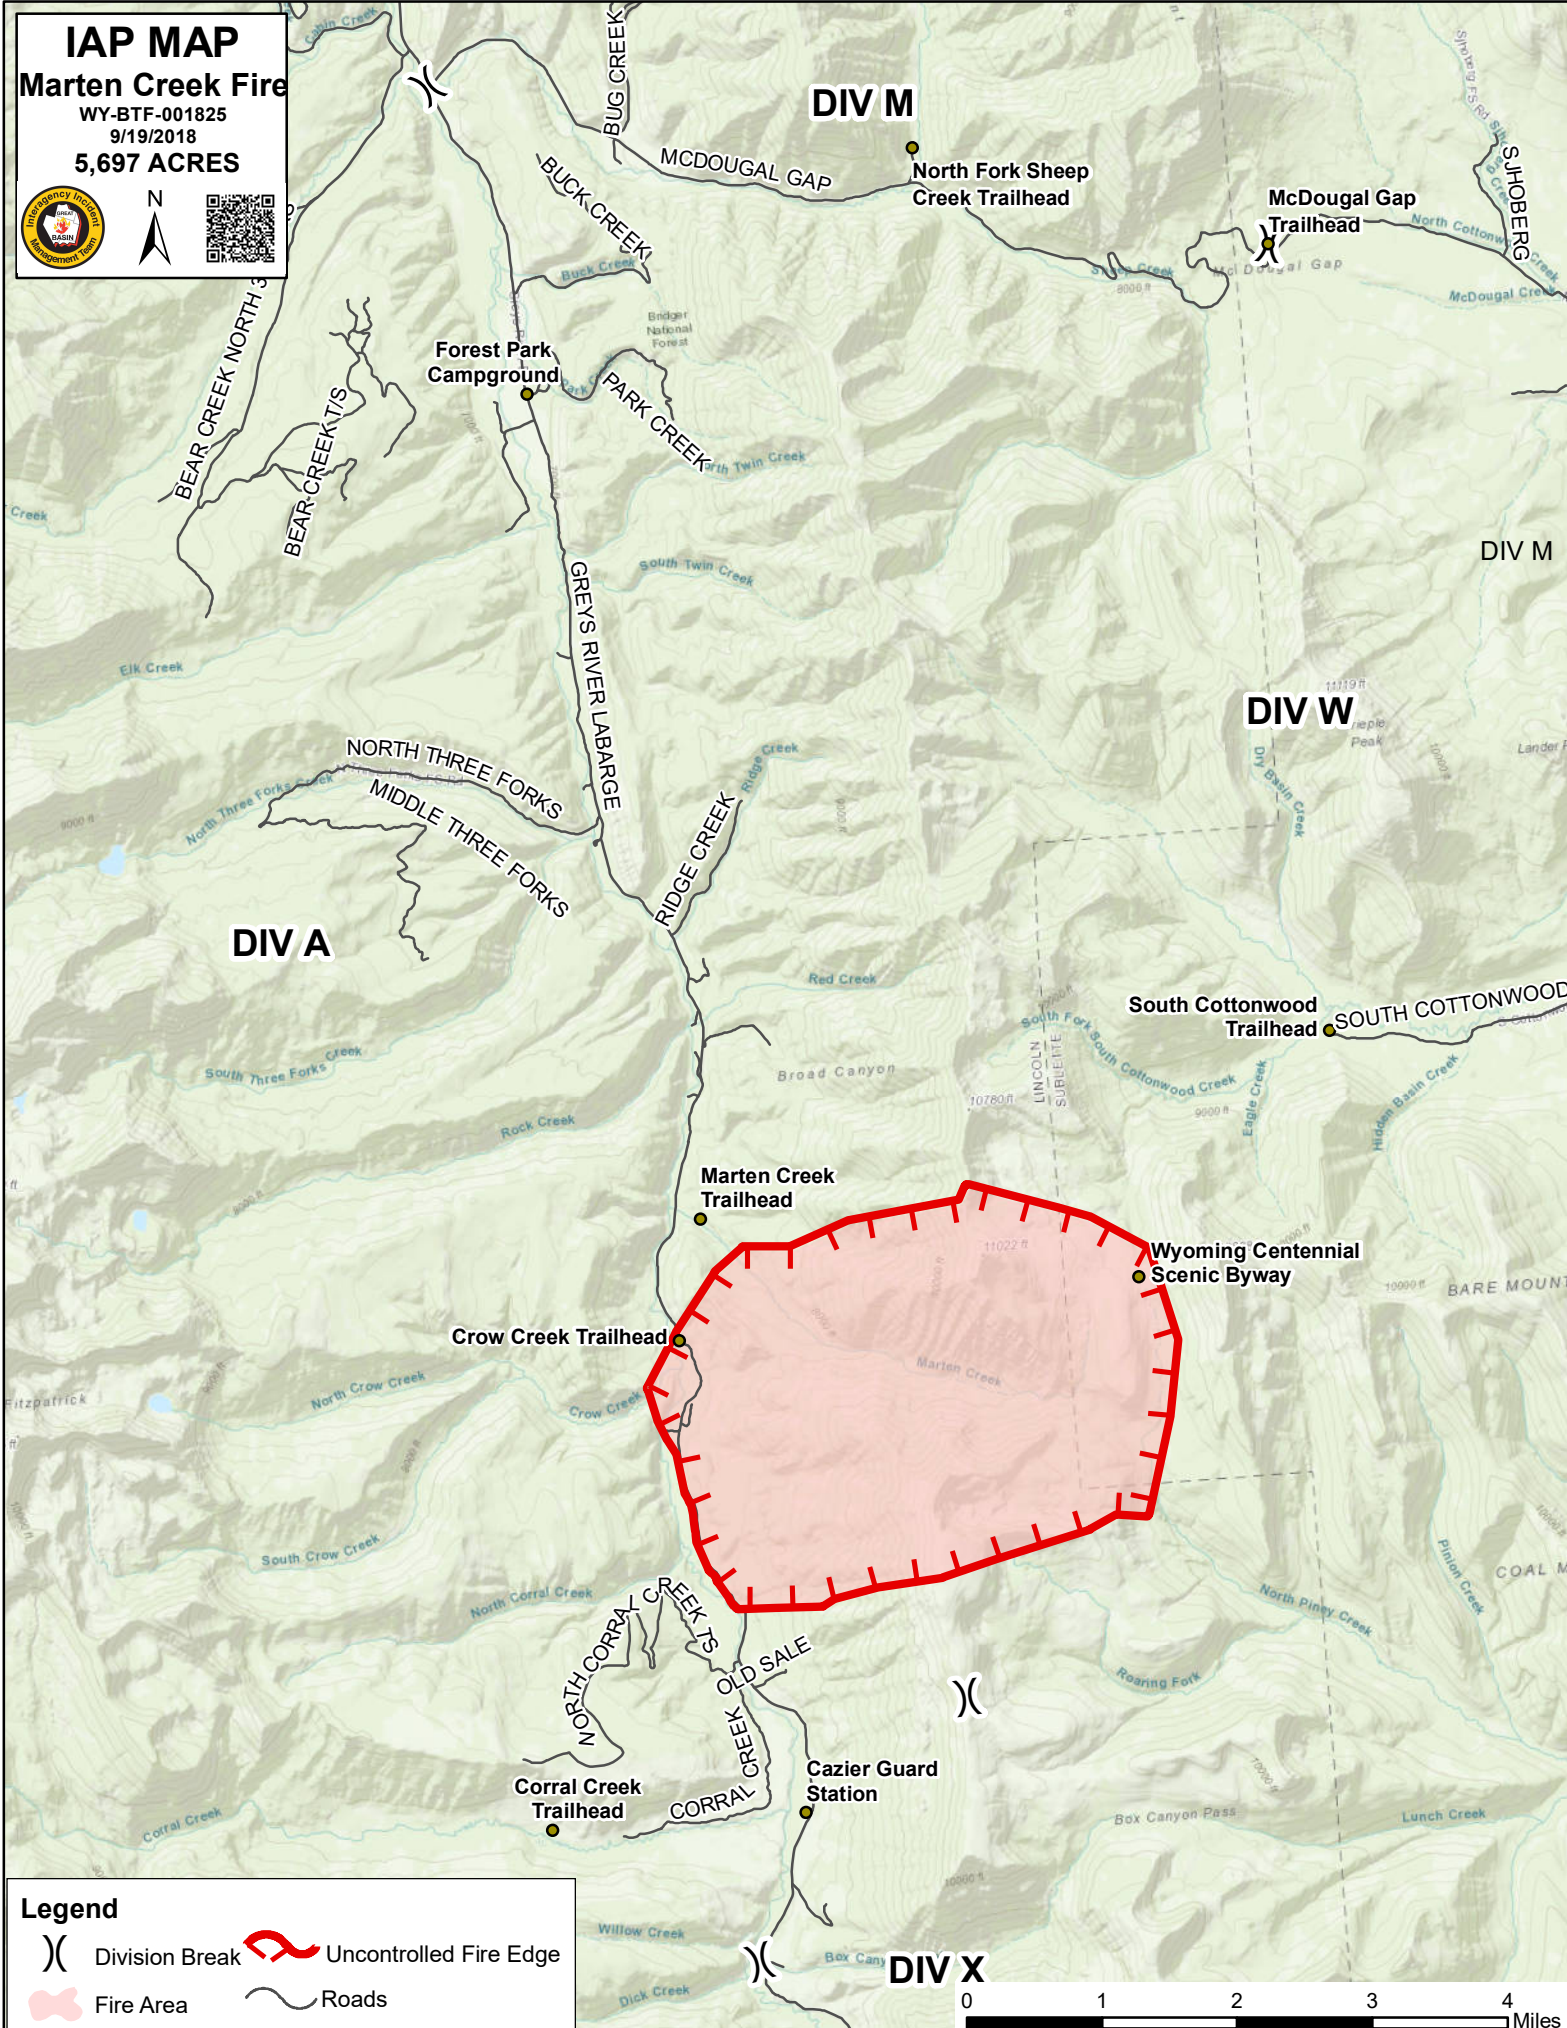

IAP MAP

Marten Creek Fire

WY-BTF-001825
9/19/2018
5,697 ACRES

Legend

- Division Break
- Uncontrolled Fire Edge
- Fire Area
- Roads