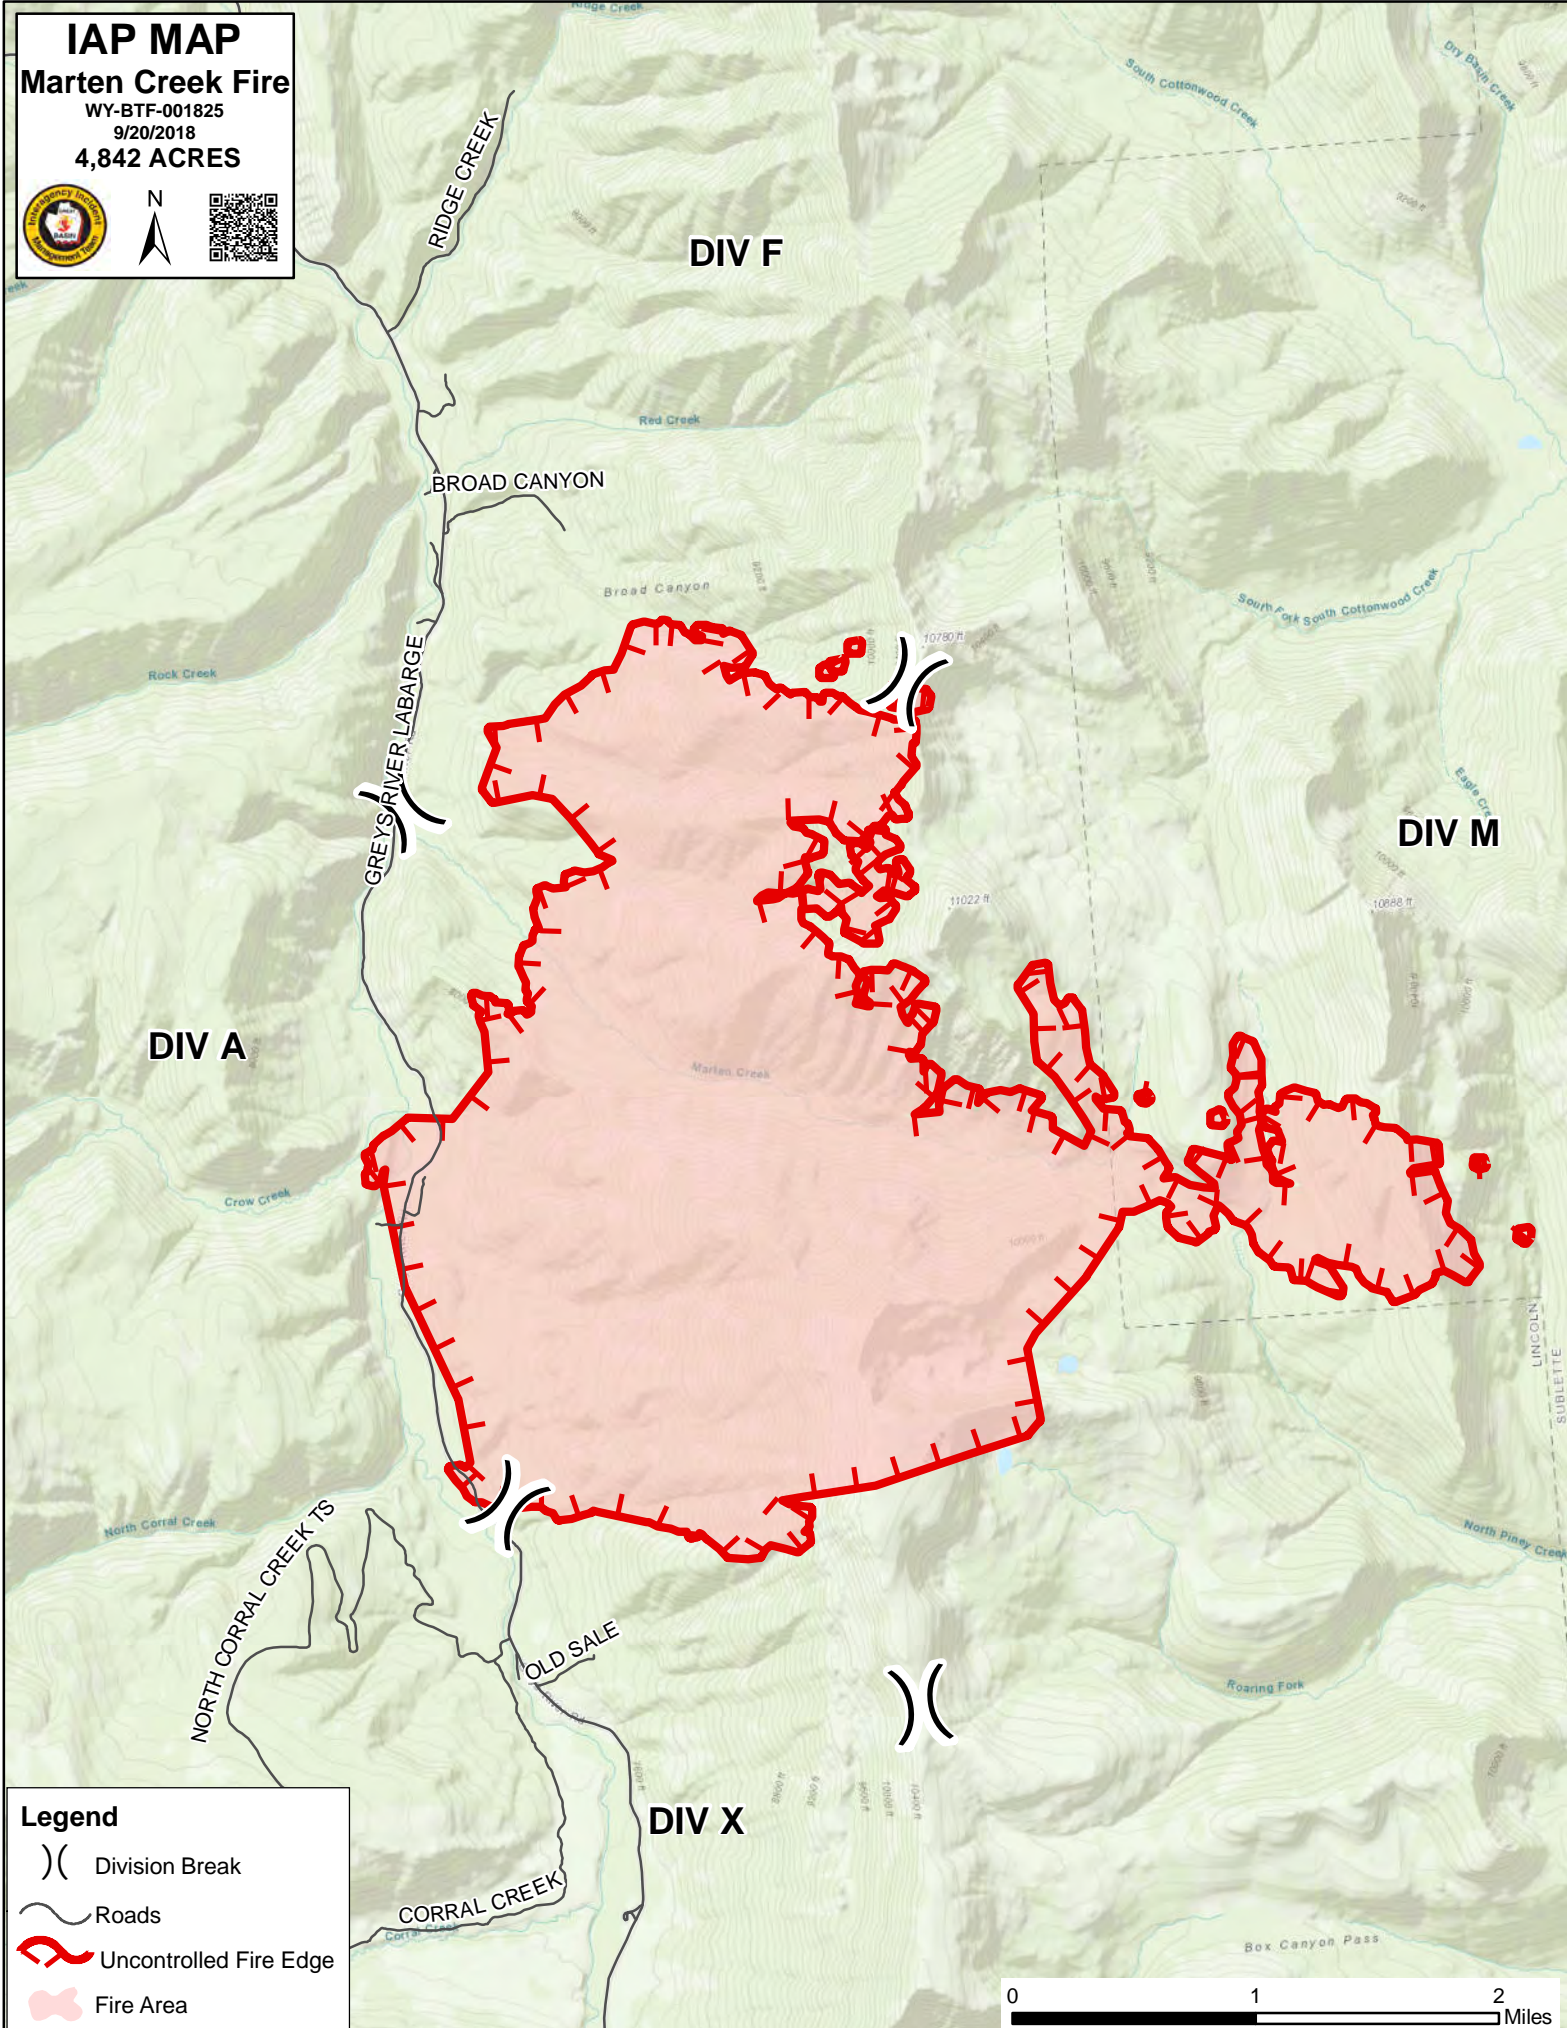

IAP MAP
Marten Creek Fire
WY-BTF-001825
9/20/2018
4,842 ACRES

Legend

- Division Break
- Roads
- Uncontrolled Fire Edge
- Fire Area