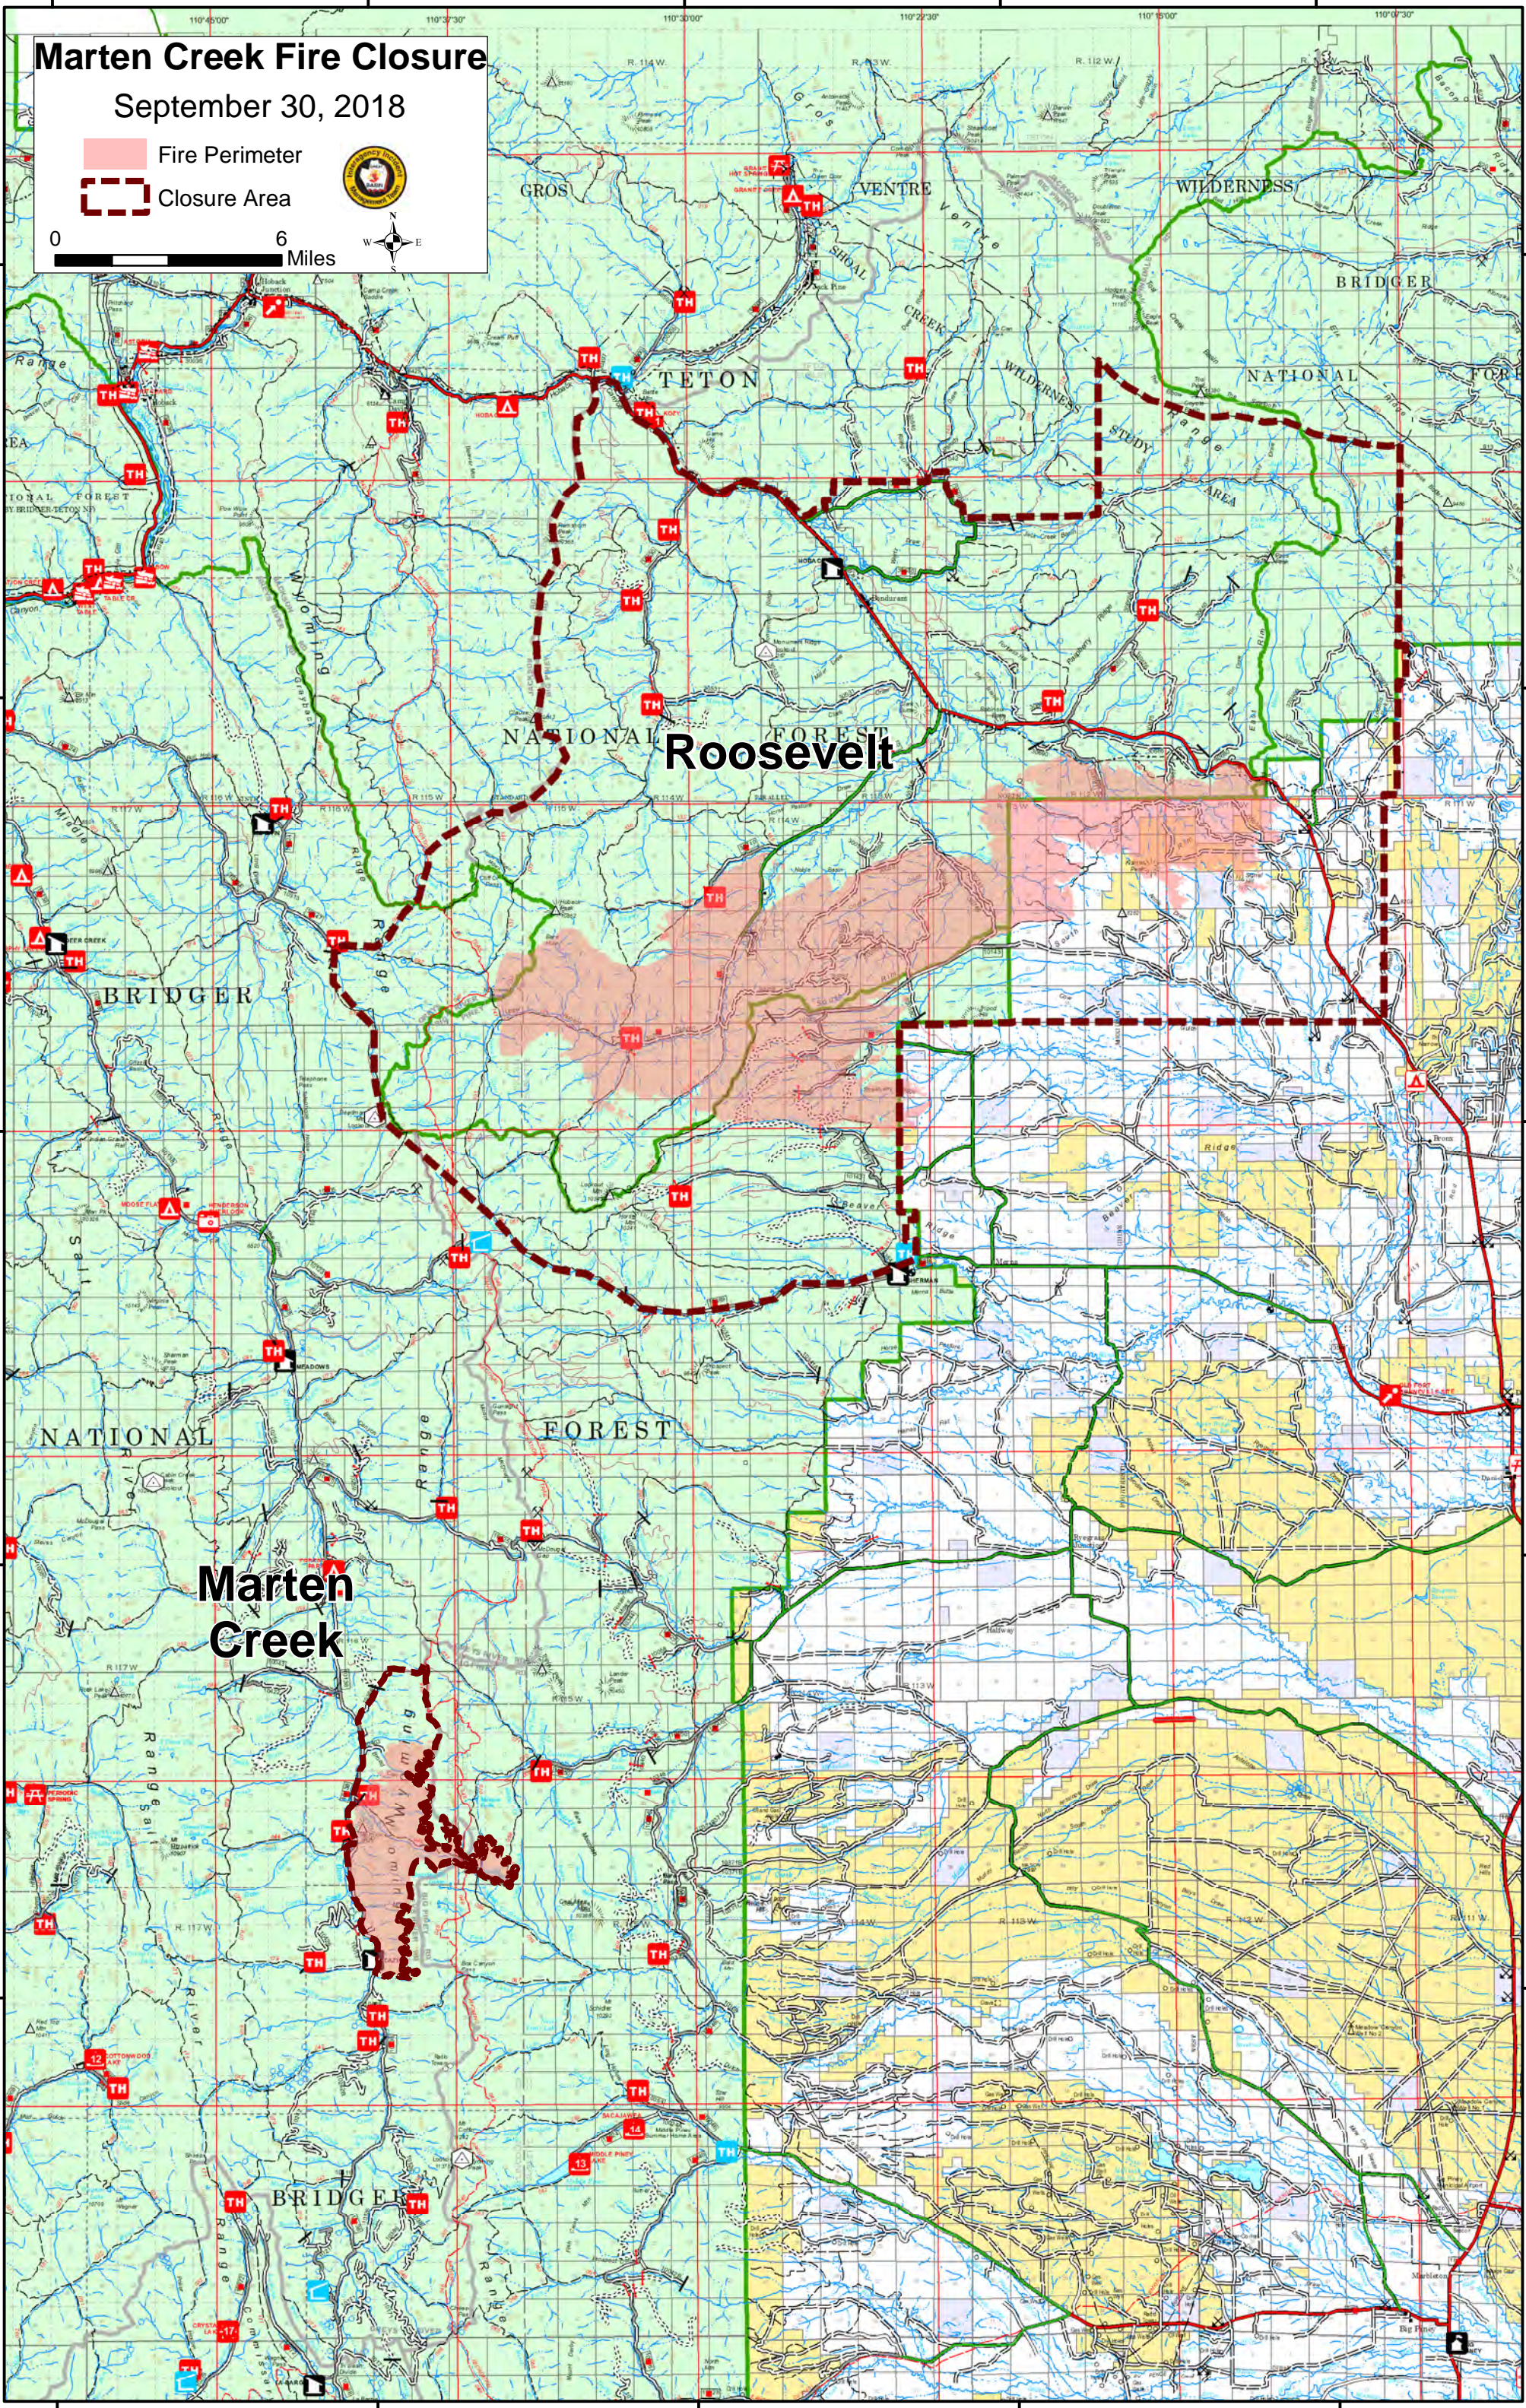

Marten Creek Fire Closure

September 30, 2018

-  Fire Perimeter
-  Closure Area

0 6 Miles

Roosevelt

Marten Creek