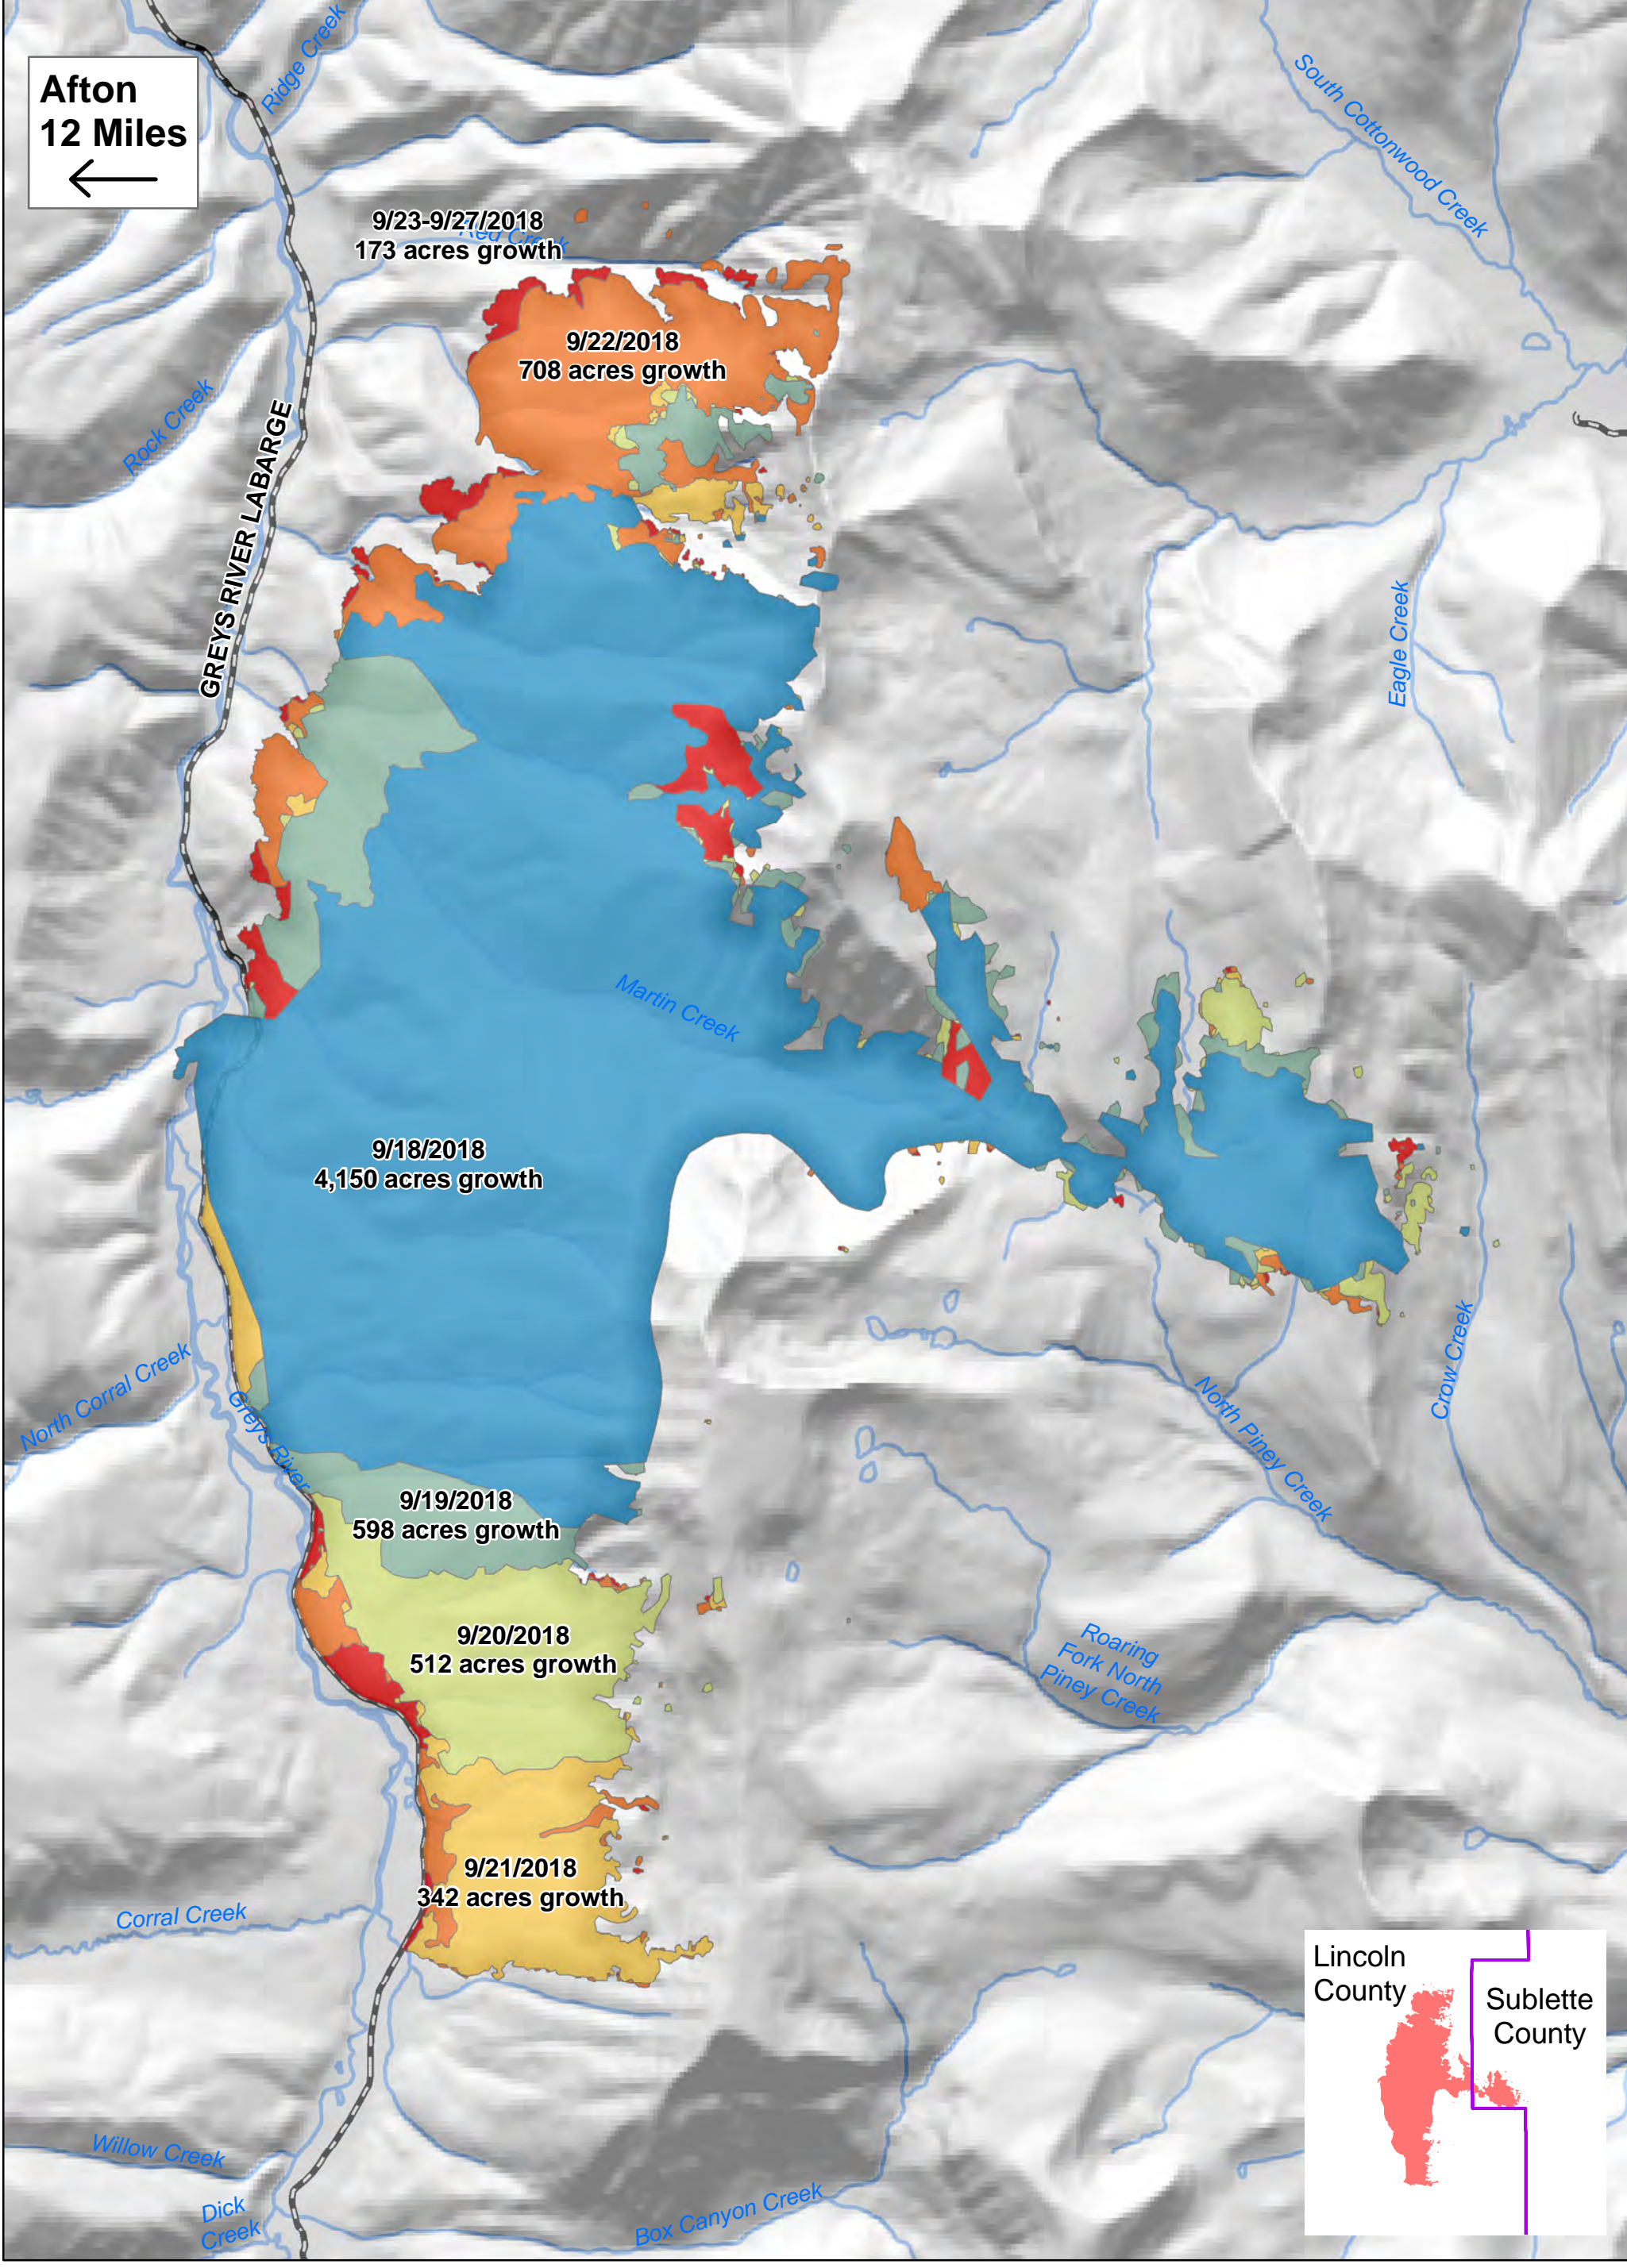

Afton
12 Miles
←

9/23-9/27/2018
173 acres growth

9/22/2018
708 acres growth

9/18/2018
4,150 acres growth

9/19/2018
598 acres growth

9/20/2018
512 acres growth

9/21/2018
342 acres growth

Marten Creek Fire Progression
WY-BTF-00185
September 30, 2018

	Growth Ac	Total Ac
9/18	4,150	4,150
9/19	598	4,748
9/20	512	5,260
9/21	342	5,602
9/22	708	6,310
9/23-9/28	176	6,486