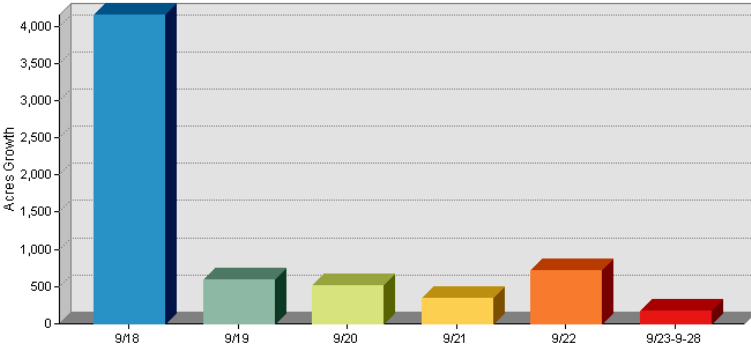

Afton
12 Miles
←

9/23-9/27/2018
173 acres growth

9/22/2018
708 acres growth

9/18/2018
4,150 acres growth

9/19/2018
598 acres growth

9/20/2018
512 acres growth

9/21/2018
342 acres growth

Marten Creek Fire Progression
WY-BTF-00185
September 30, 2018

	Growth Ac	Total Ac
9/18	4,150	4,150
9/19	598	4,748
9/20	512	5,260
9/21	342	5,602
9/22	708	6,310
9/23-9/28	176	6,486