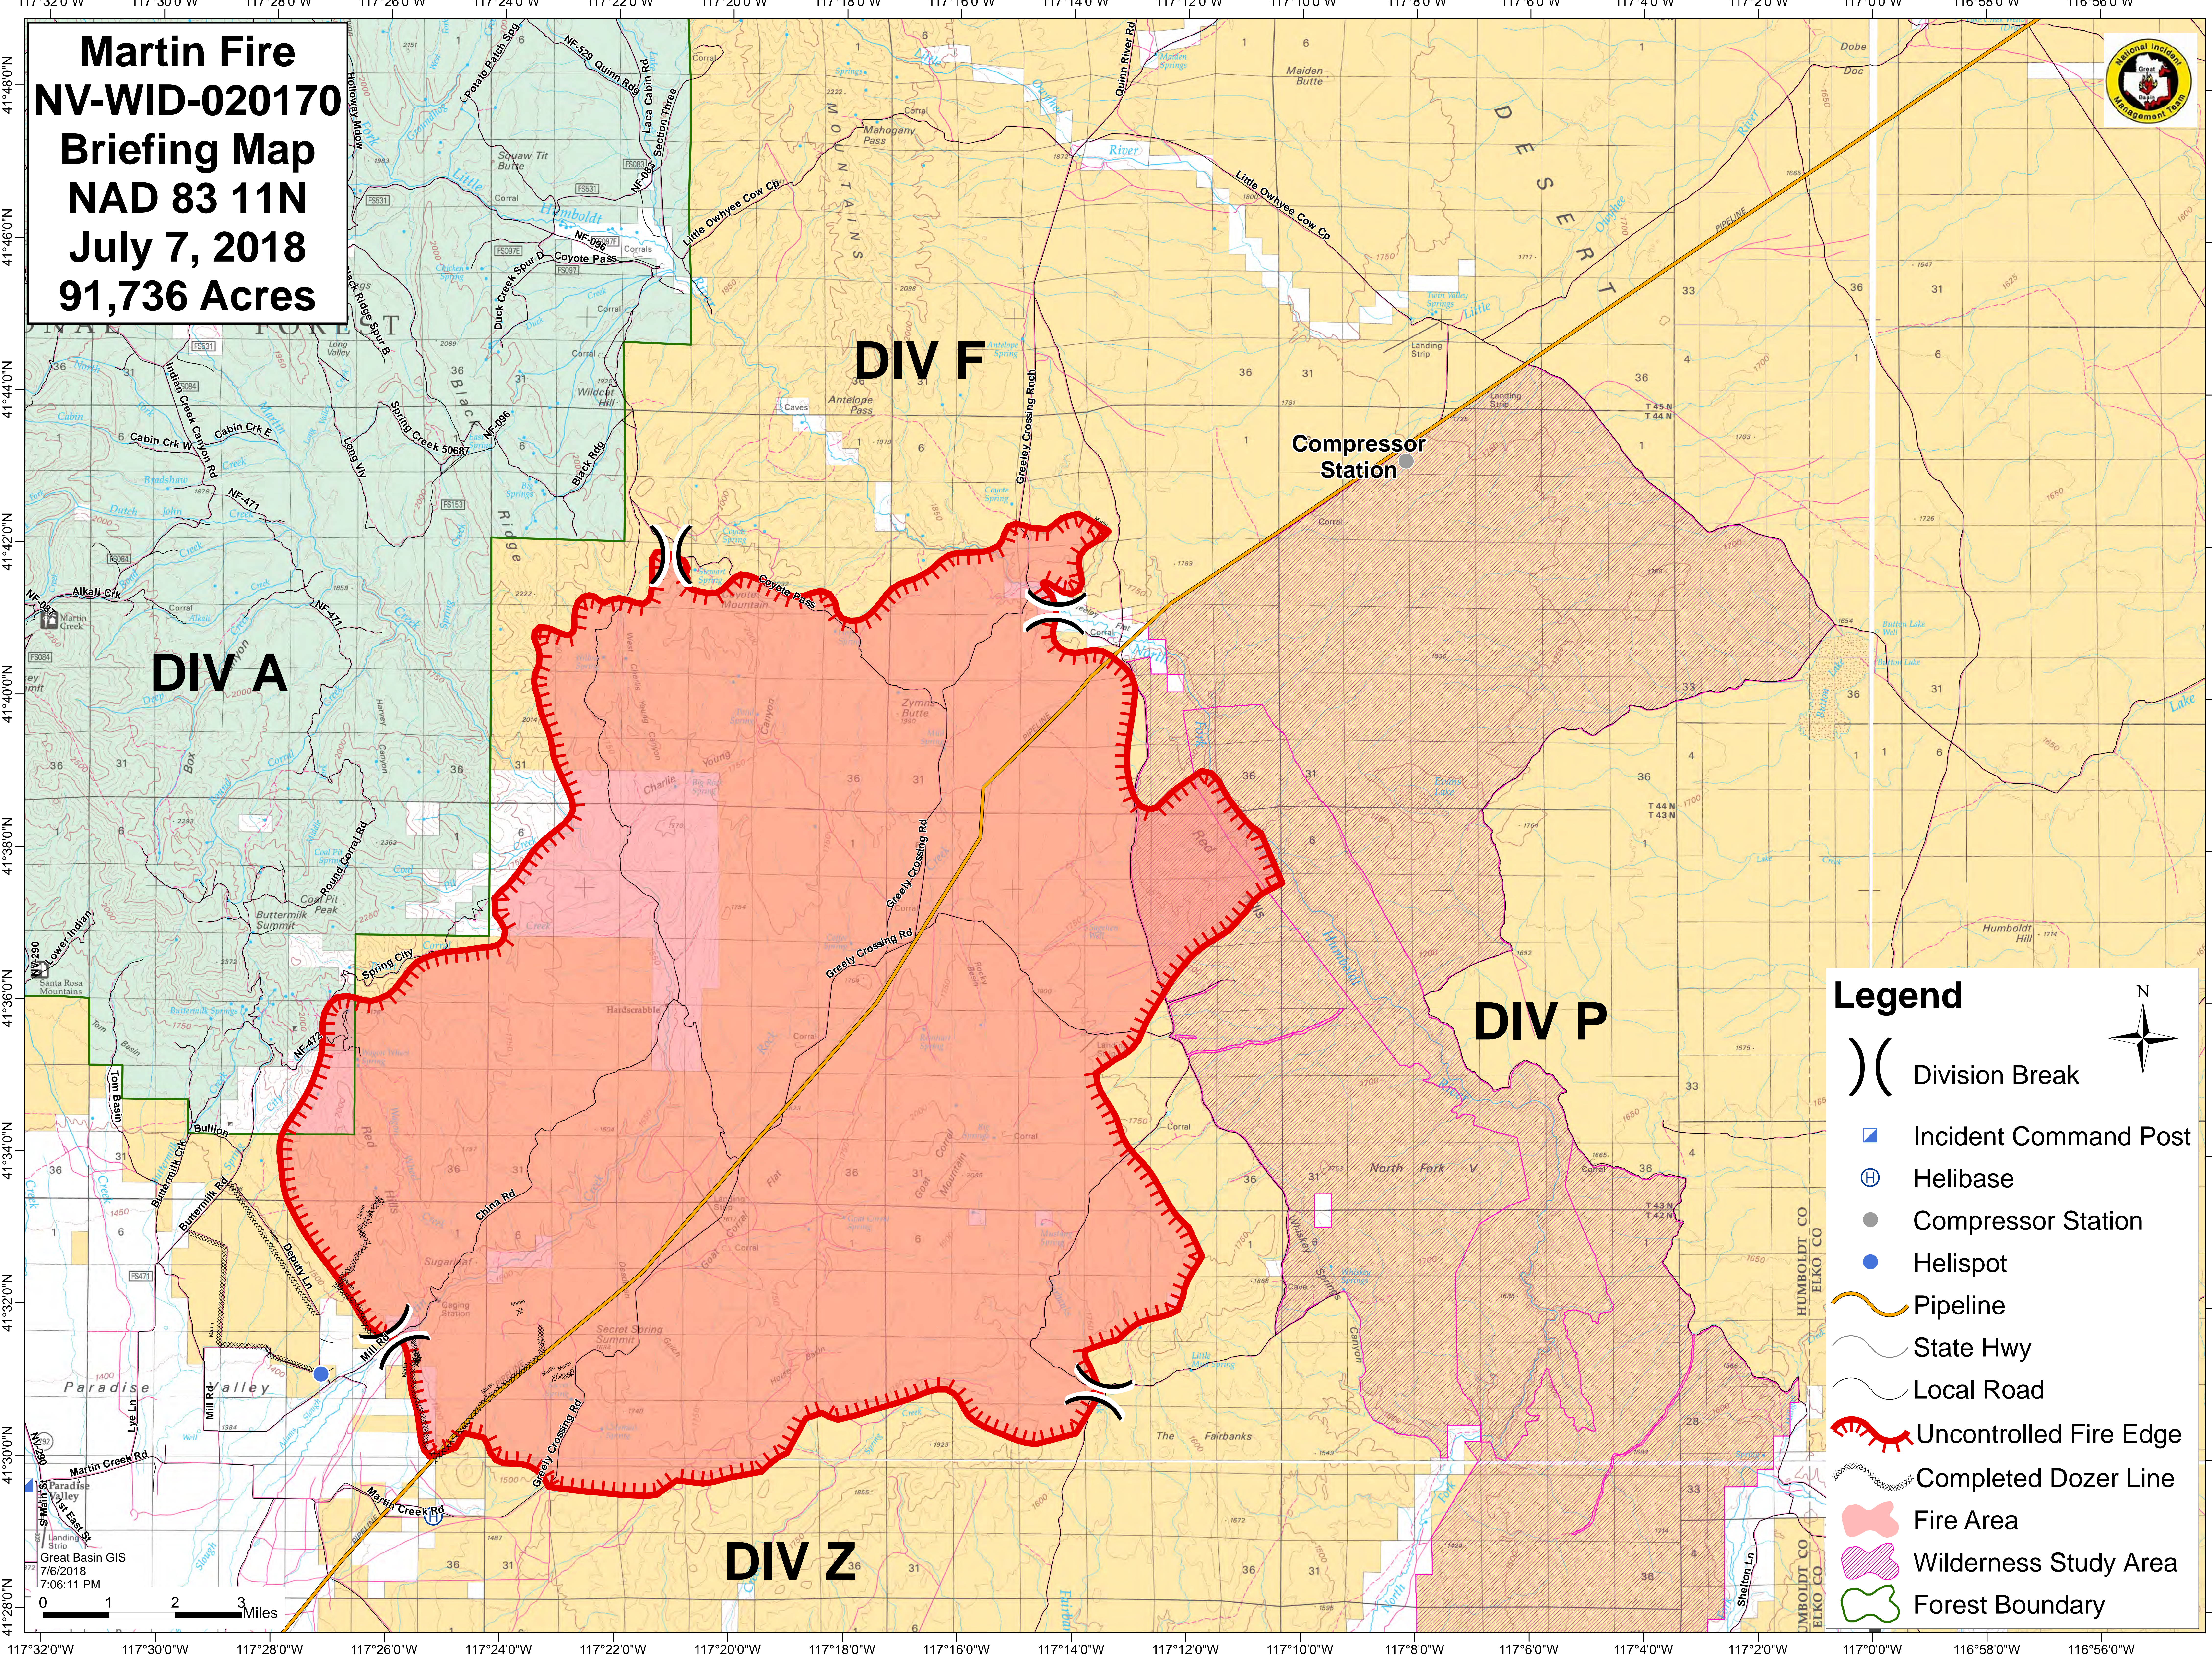

Martin Fire
NV-WID-020170
Briefing Map
NAD 83 11N
July 7, 2018
91,736 Acres

Legend

- Division Break
- Incident Command Post
- Helibase
- Compressor Station
- Helispot
- Pipeline
- State Hwy
- Local Road
- Uncontrolled Fire Edge
- Completed Dozer Line
- Fire Area
- Wilderness Study Area
- Forest Boundary

Great Basin GIS
 7/6/2018
 7:06:11 PM