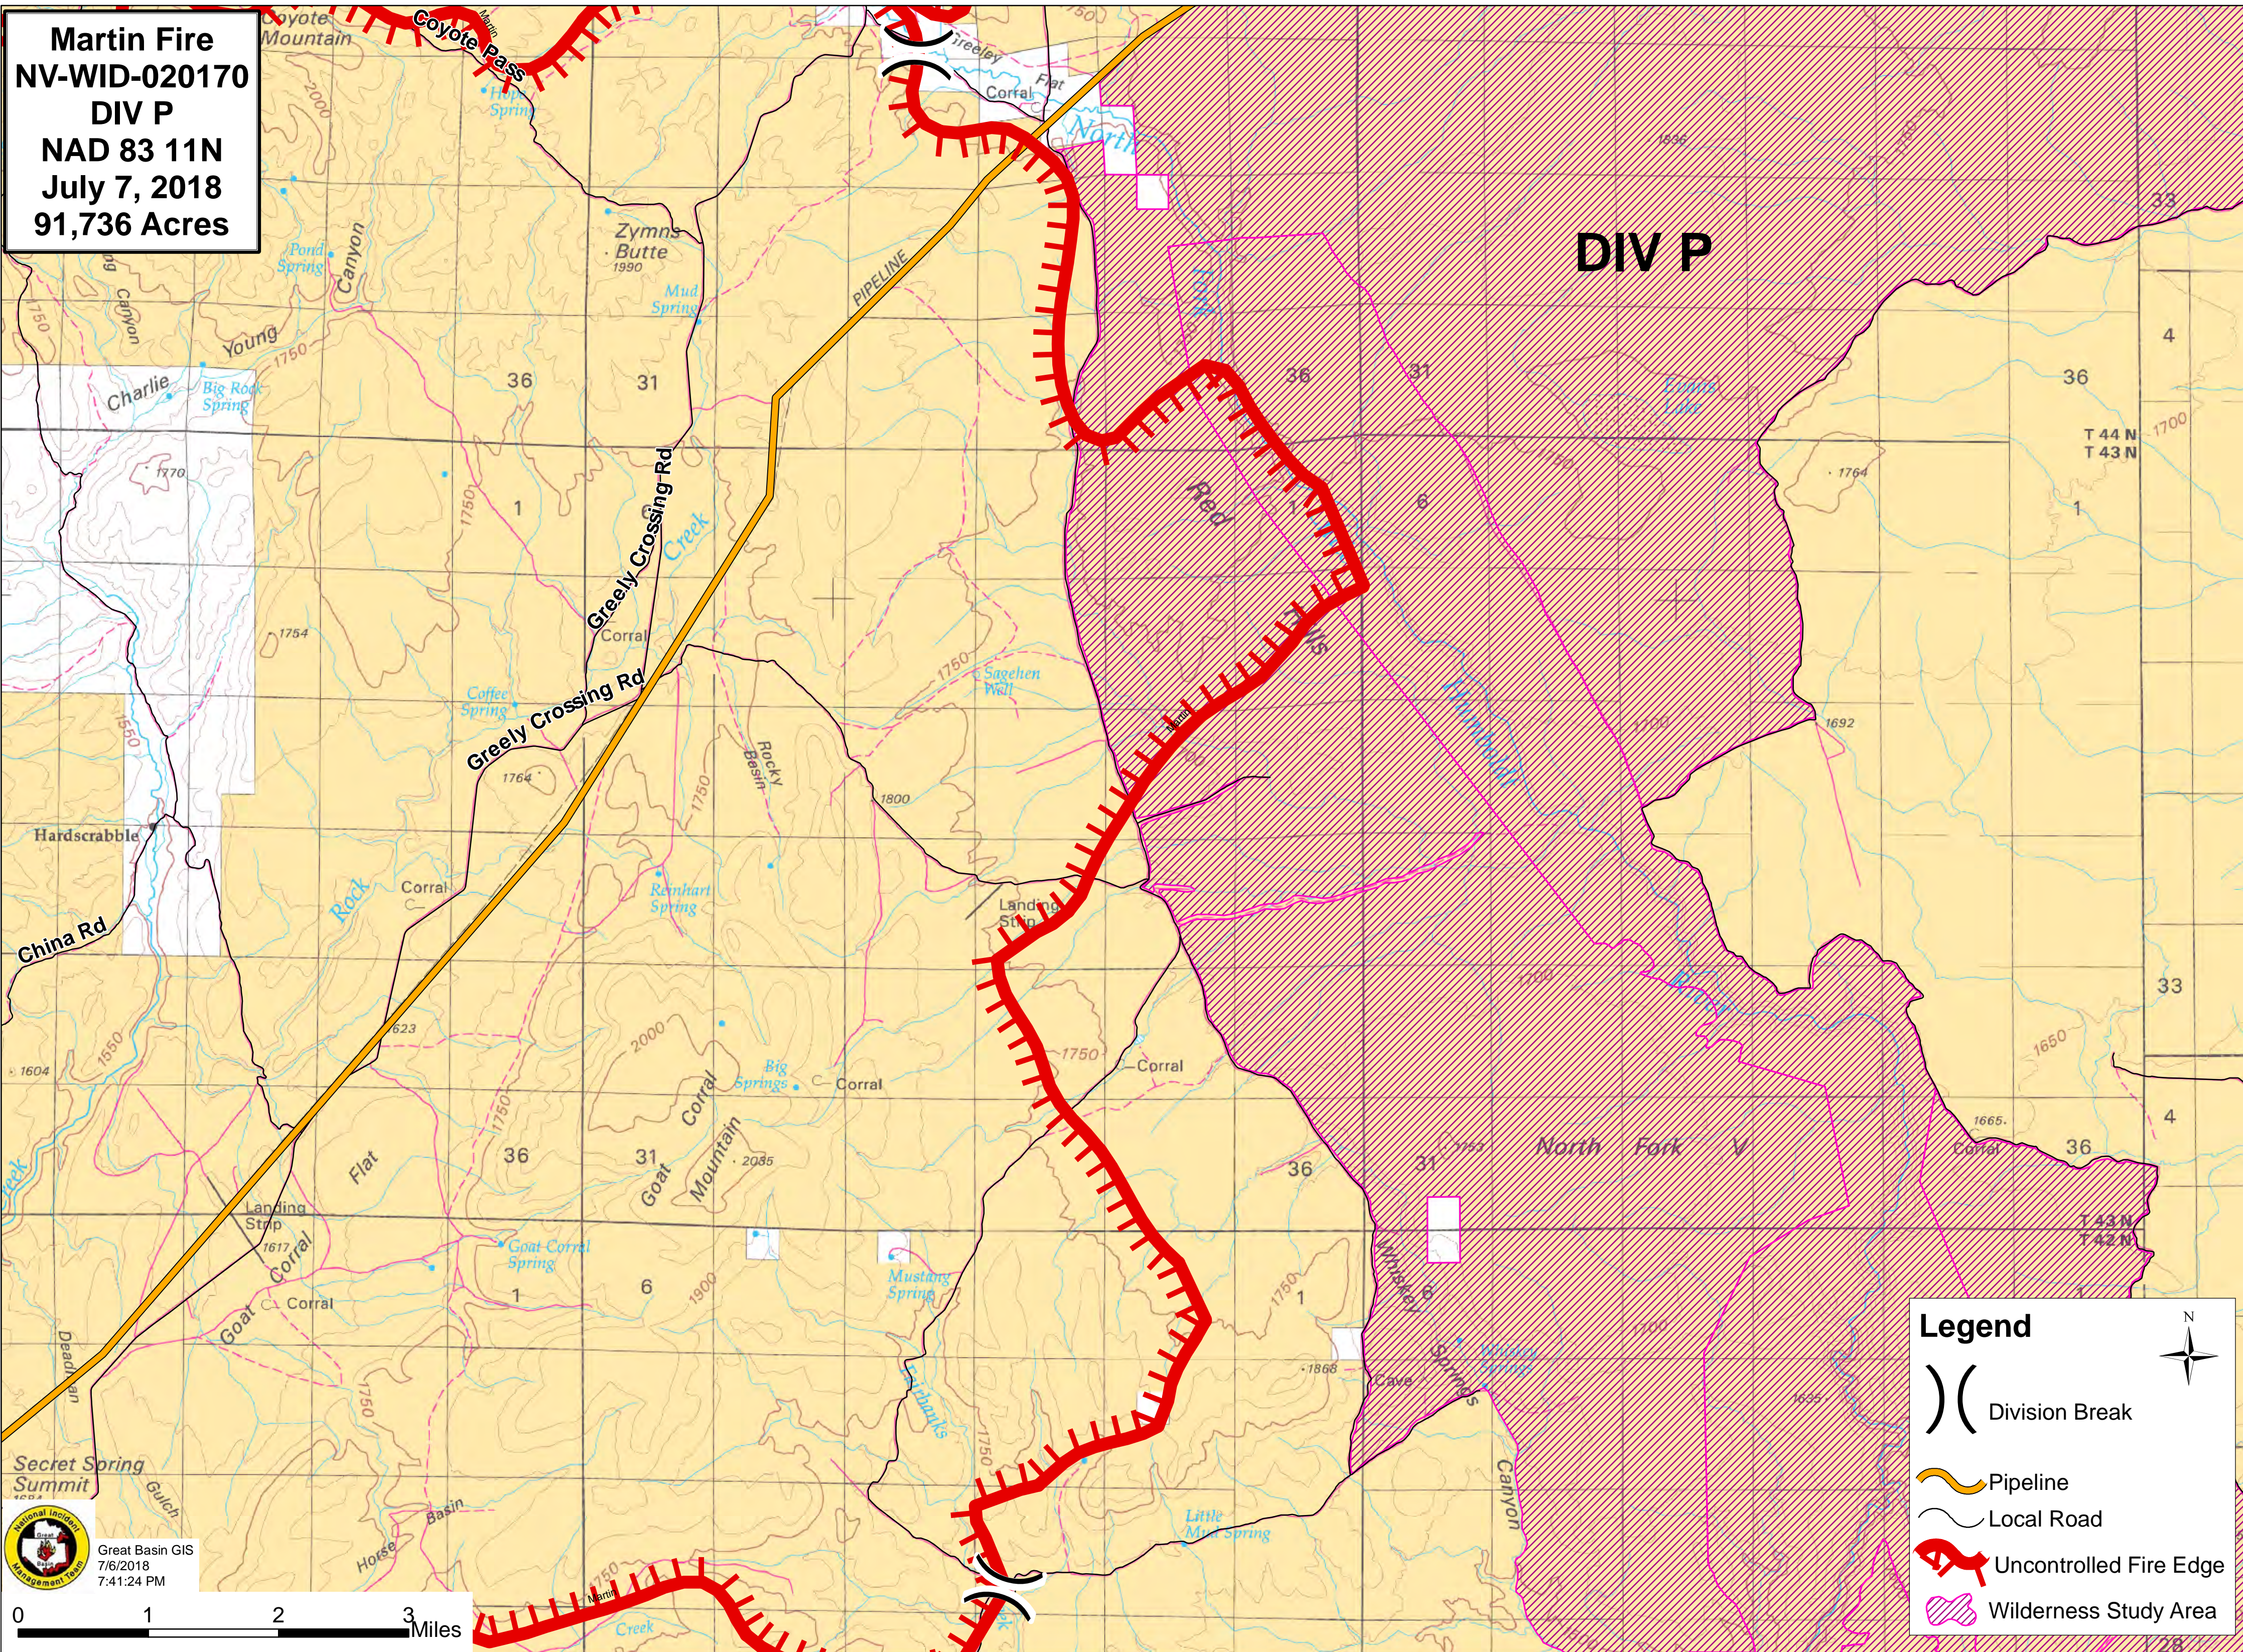

Martin Fire
NV-WID-020170
DIV P
NAD 83 11N
July 7, 2018
91,736 Acres

Legend

-  Division Break
-  Pipeline
-  Local Road
-  Uncontrolled Fire Edge
-  Wilderness Study Area

Secret Spring Summit
 Great Basin GIS
 7/6/2018
 7:41:24 PM