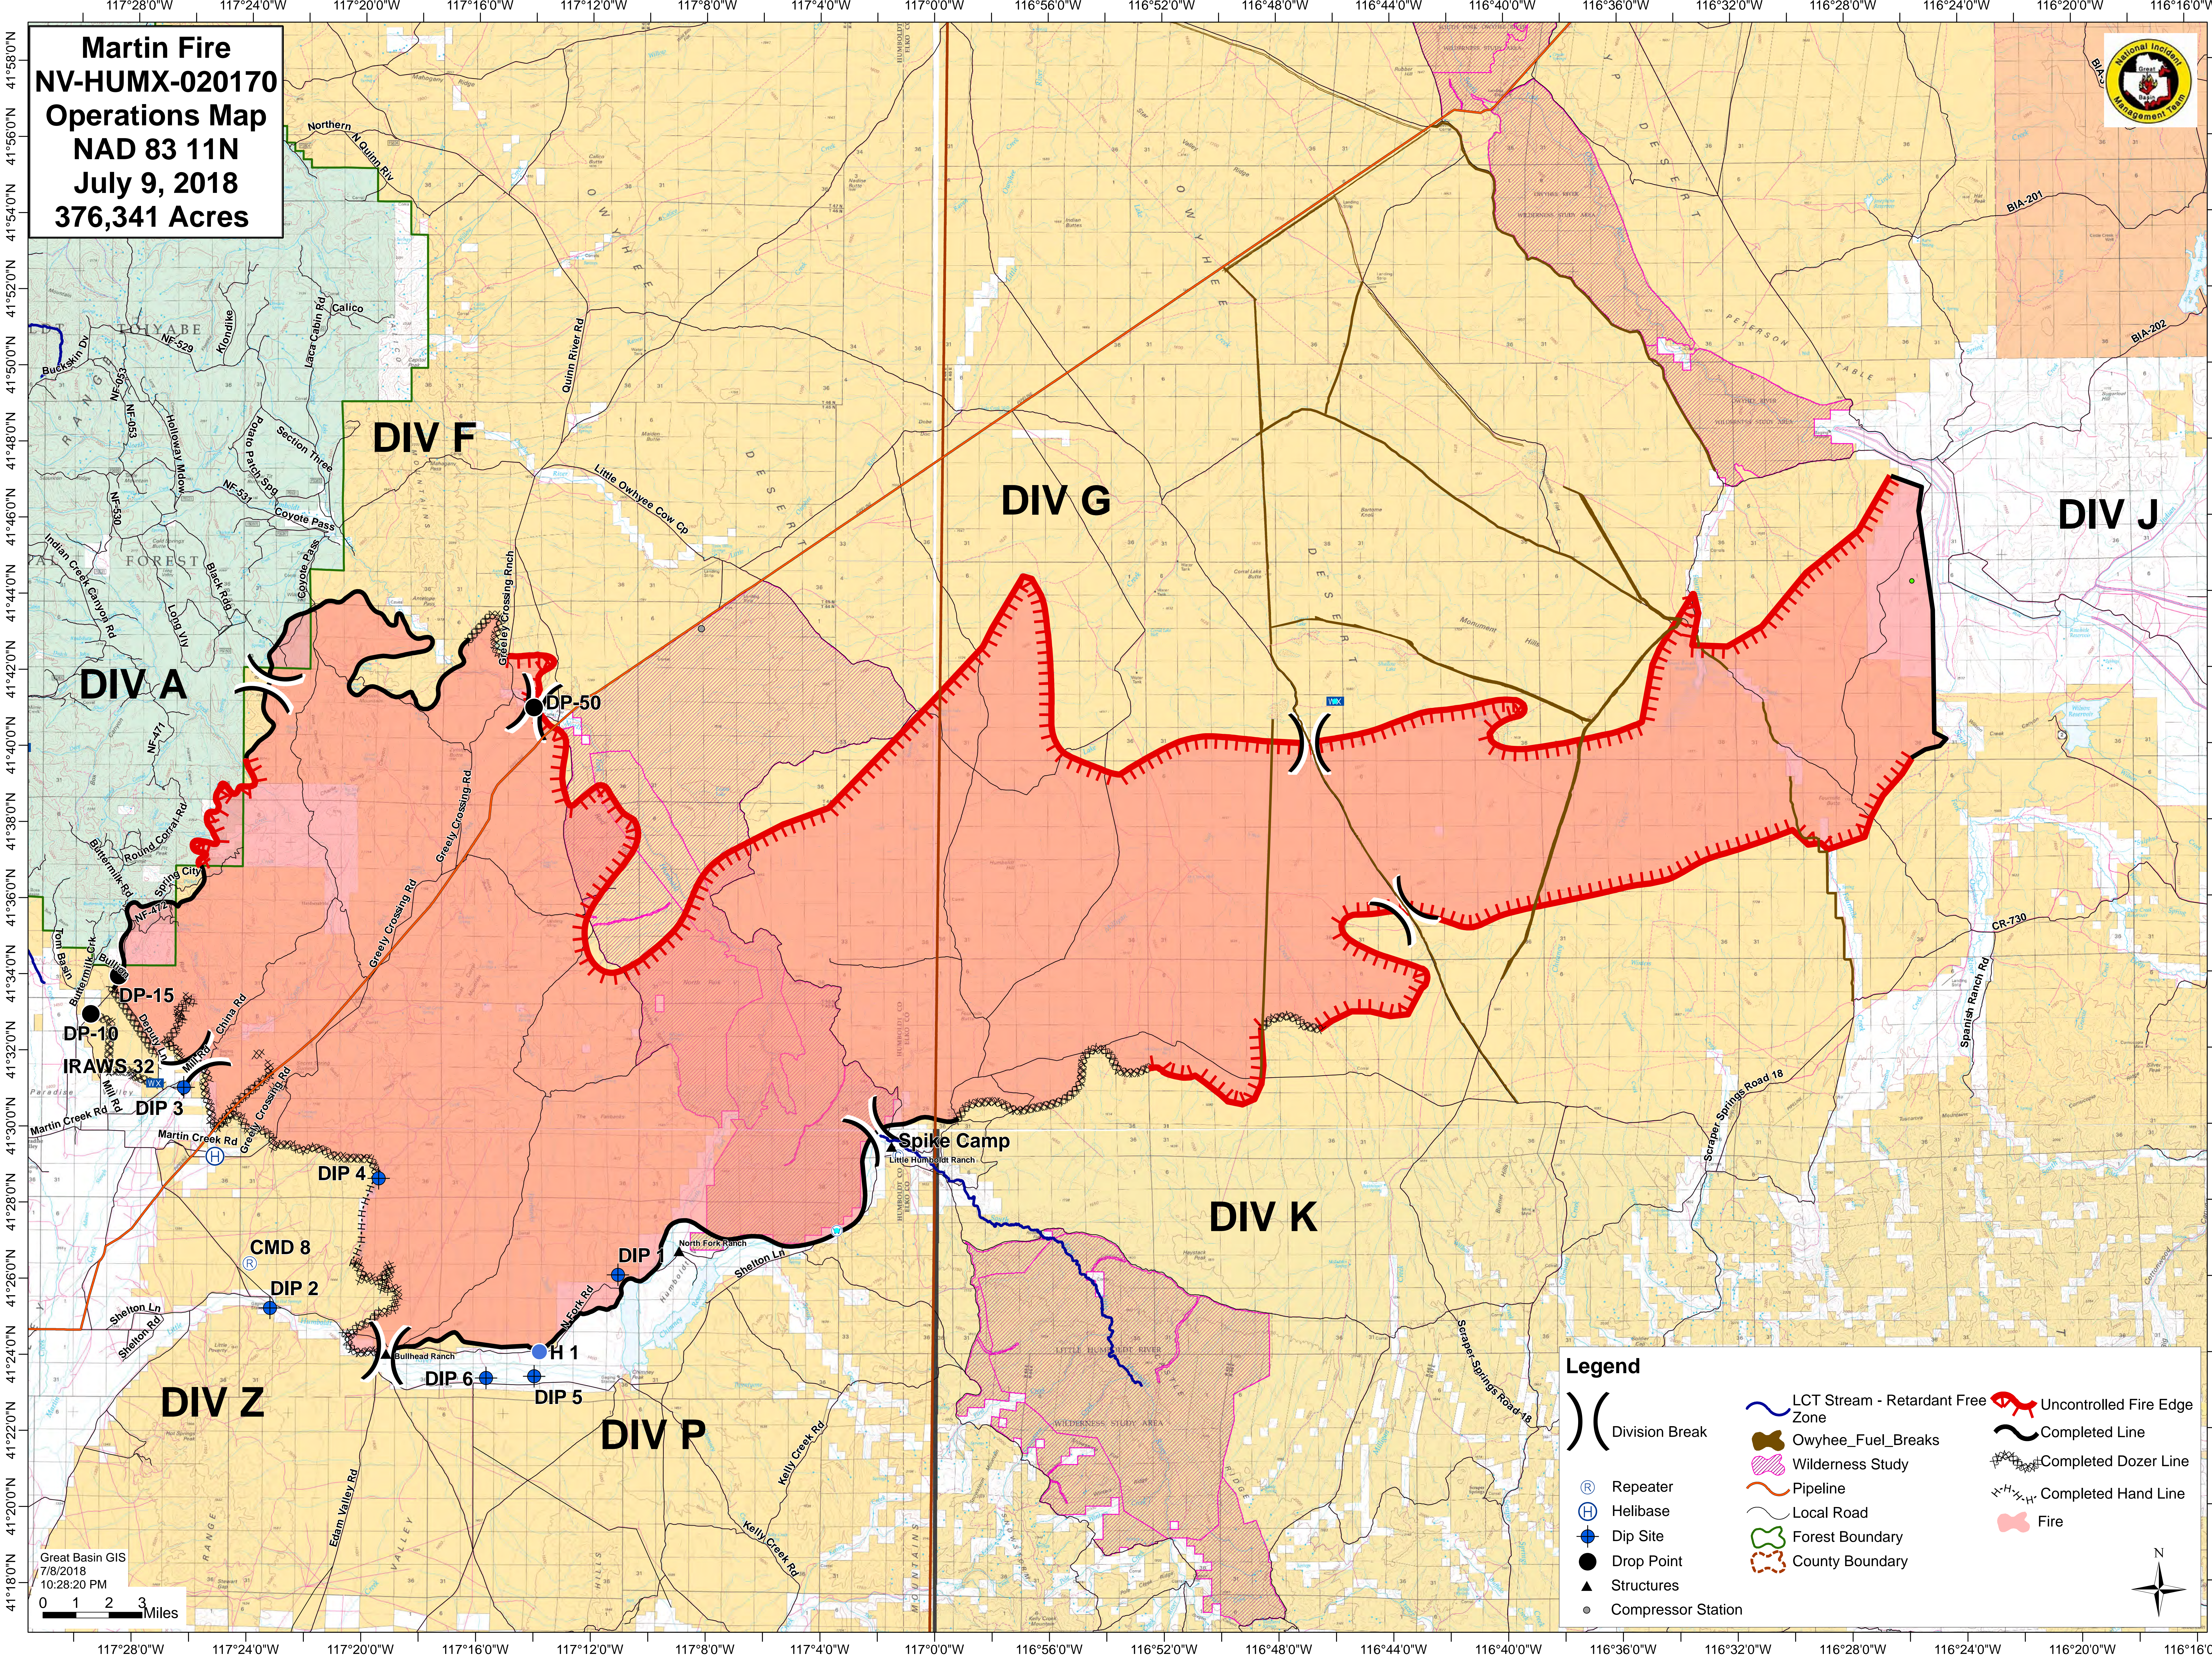

Martin Fire
NV-HUMX-020170
Operations Map
NAD 83 11N
July 9, 2018
376,341 Acres

Great Basin GIS
 7/8/2018
 10:28:20 PM
 0 1 2 3 Miles

Legend

	Division Break		Uncontrolled Fire Edge
	Repeater		Completed Line
	Helibase		Completed Dozer Line
	Dip Site		Completed Hand Line
	Drop Point		Fire
	Compressor Station		
	LCT Stream - Retardant Free Zone		
	Owyhee_Fuel_Breaks		
	Wilderness Study		
	Pipeline		
	Local Road		
	Forest Boundary		
	County Boundary		