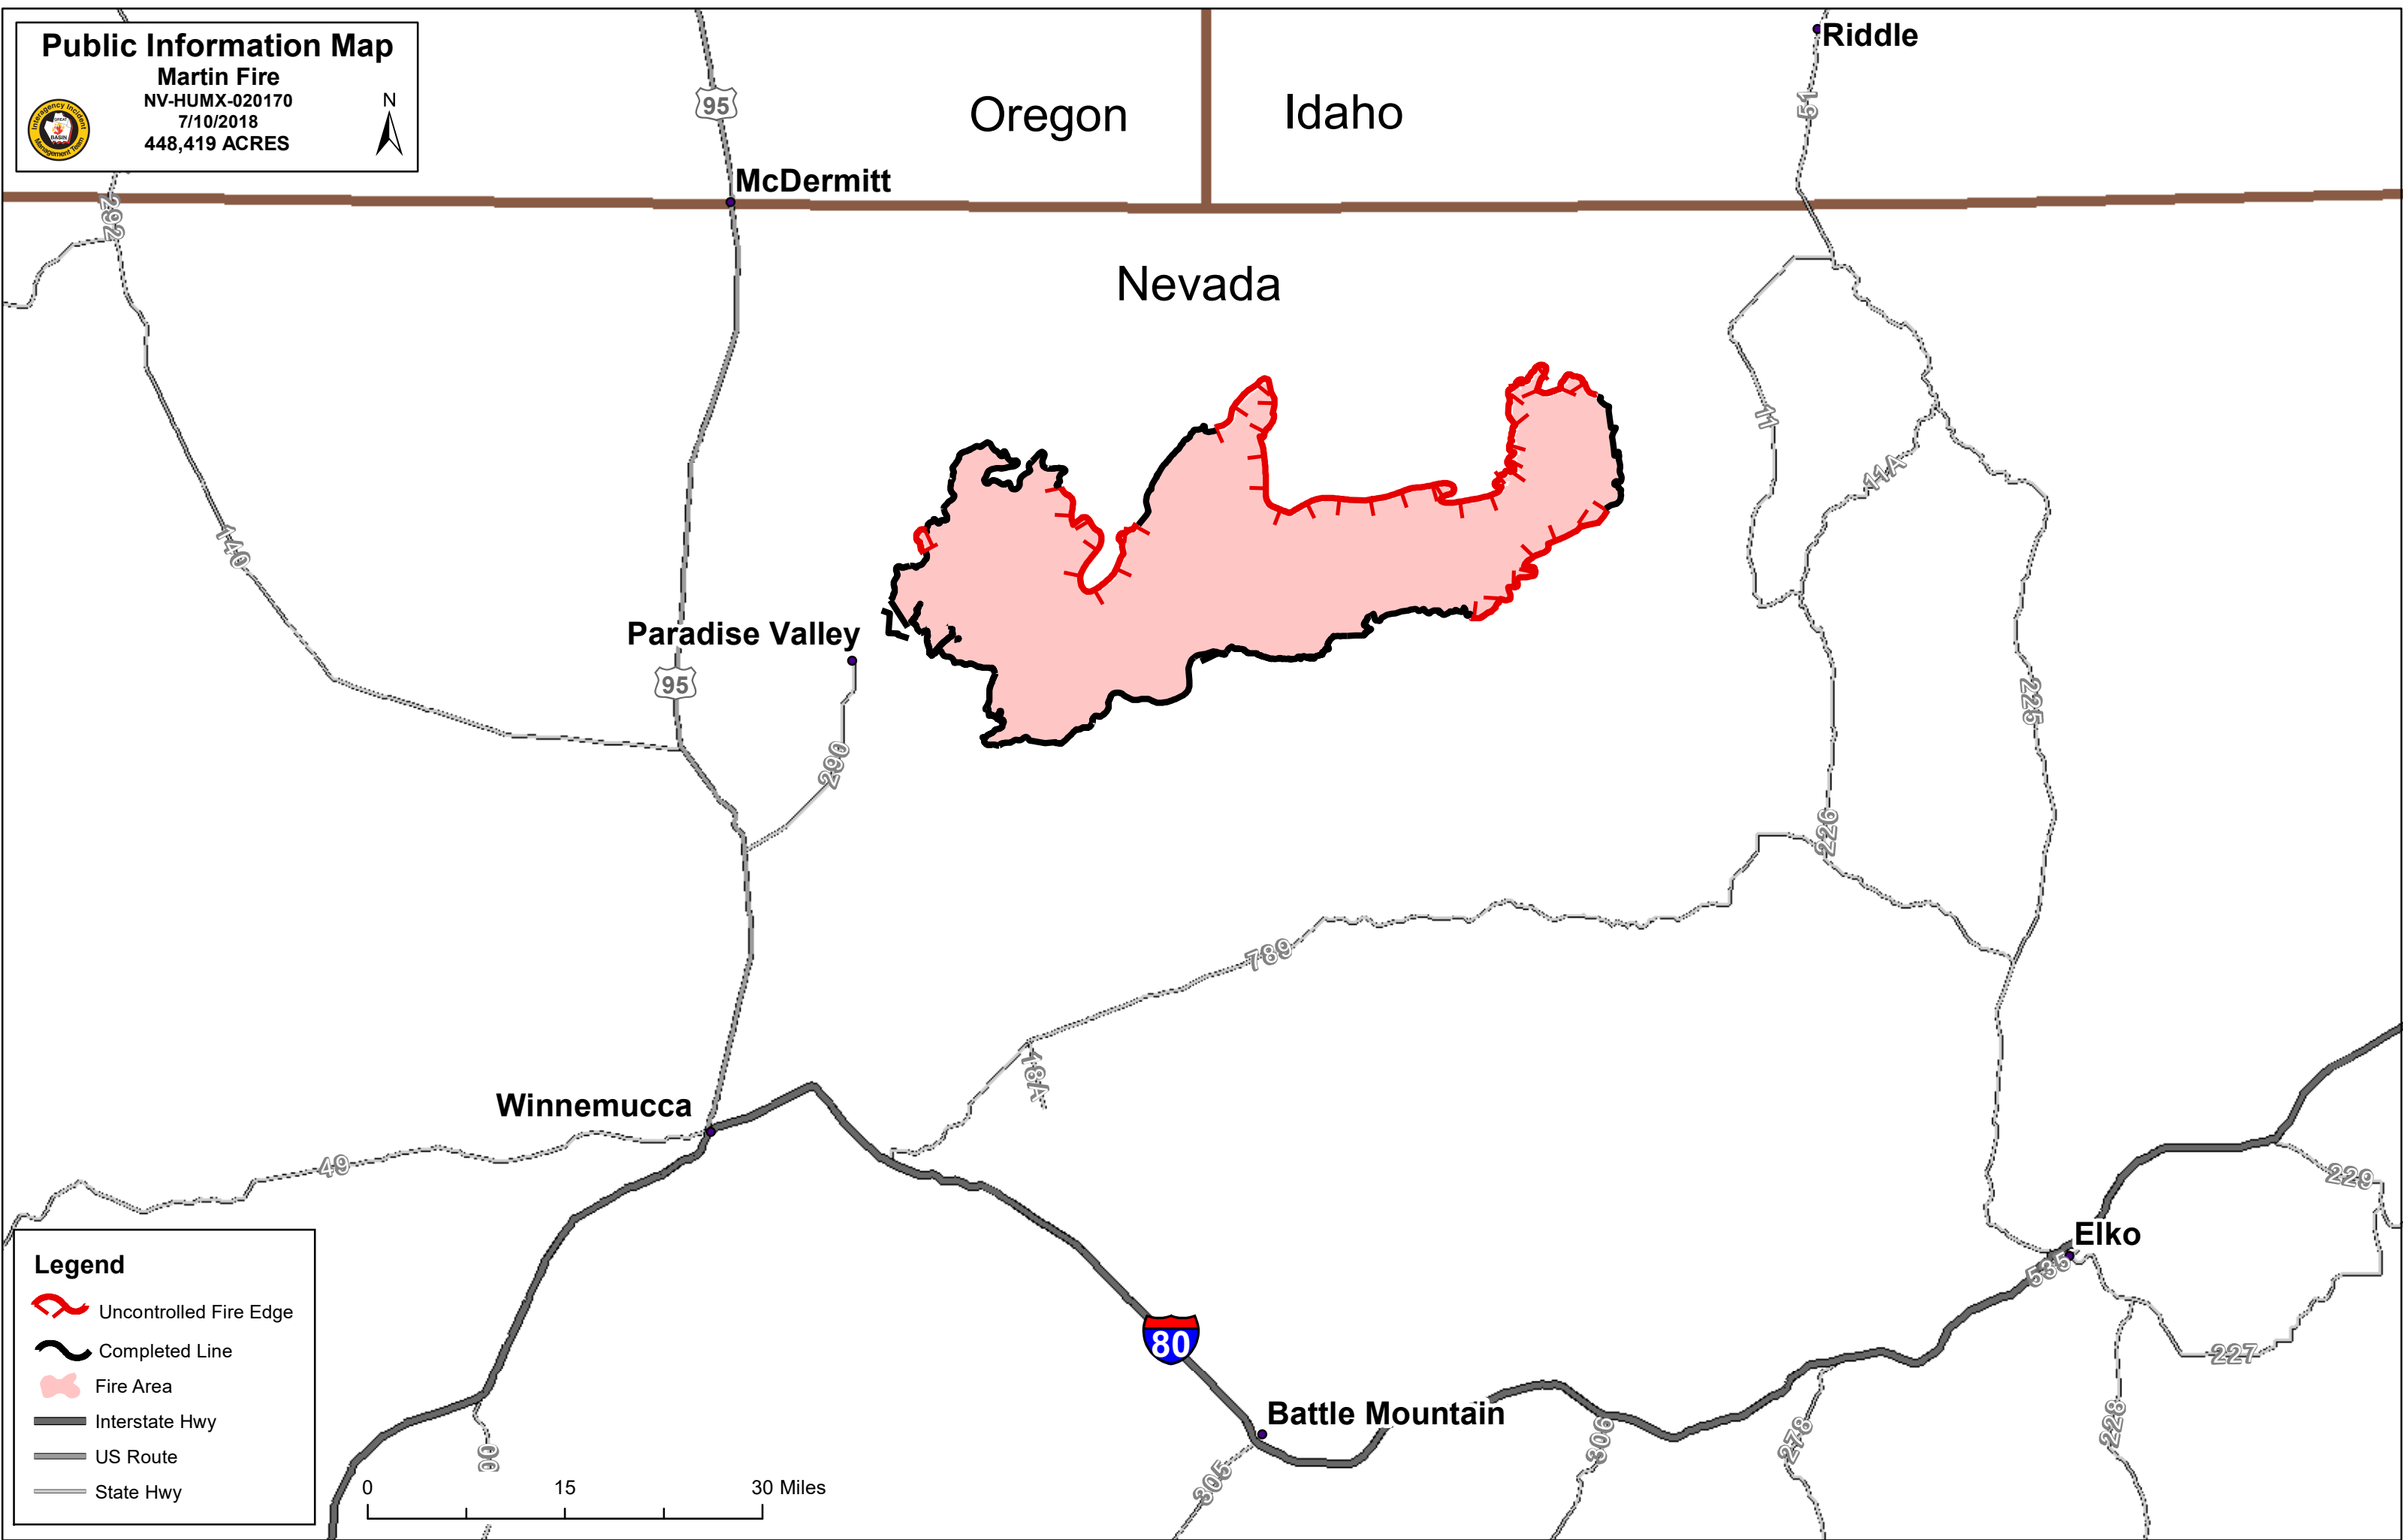

Public Information Map

Martin Fire
NV-HUMX-020170
7/10/2018
448,419 ACRES

Legend

-  Uncontrolled Fire Edge
-  Completed Line
-  Fire Area
-  Interstate Hwy
-  US Route
-  State Hwy

0 15 30 Miles