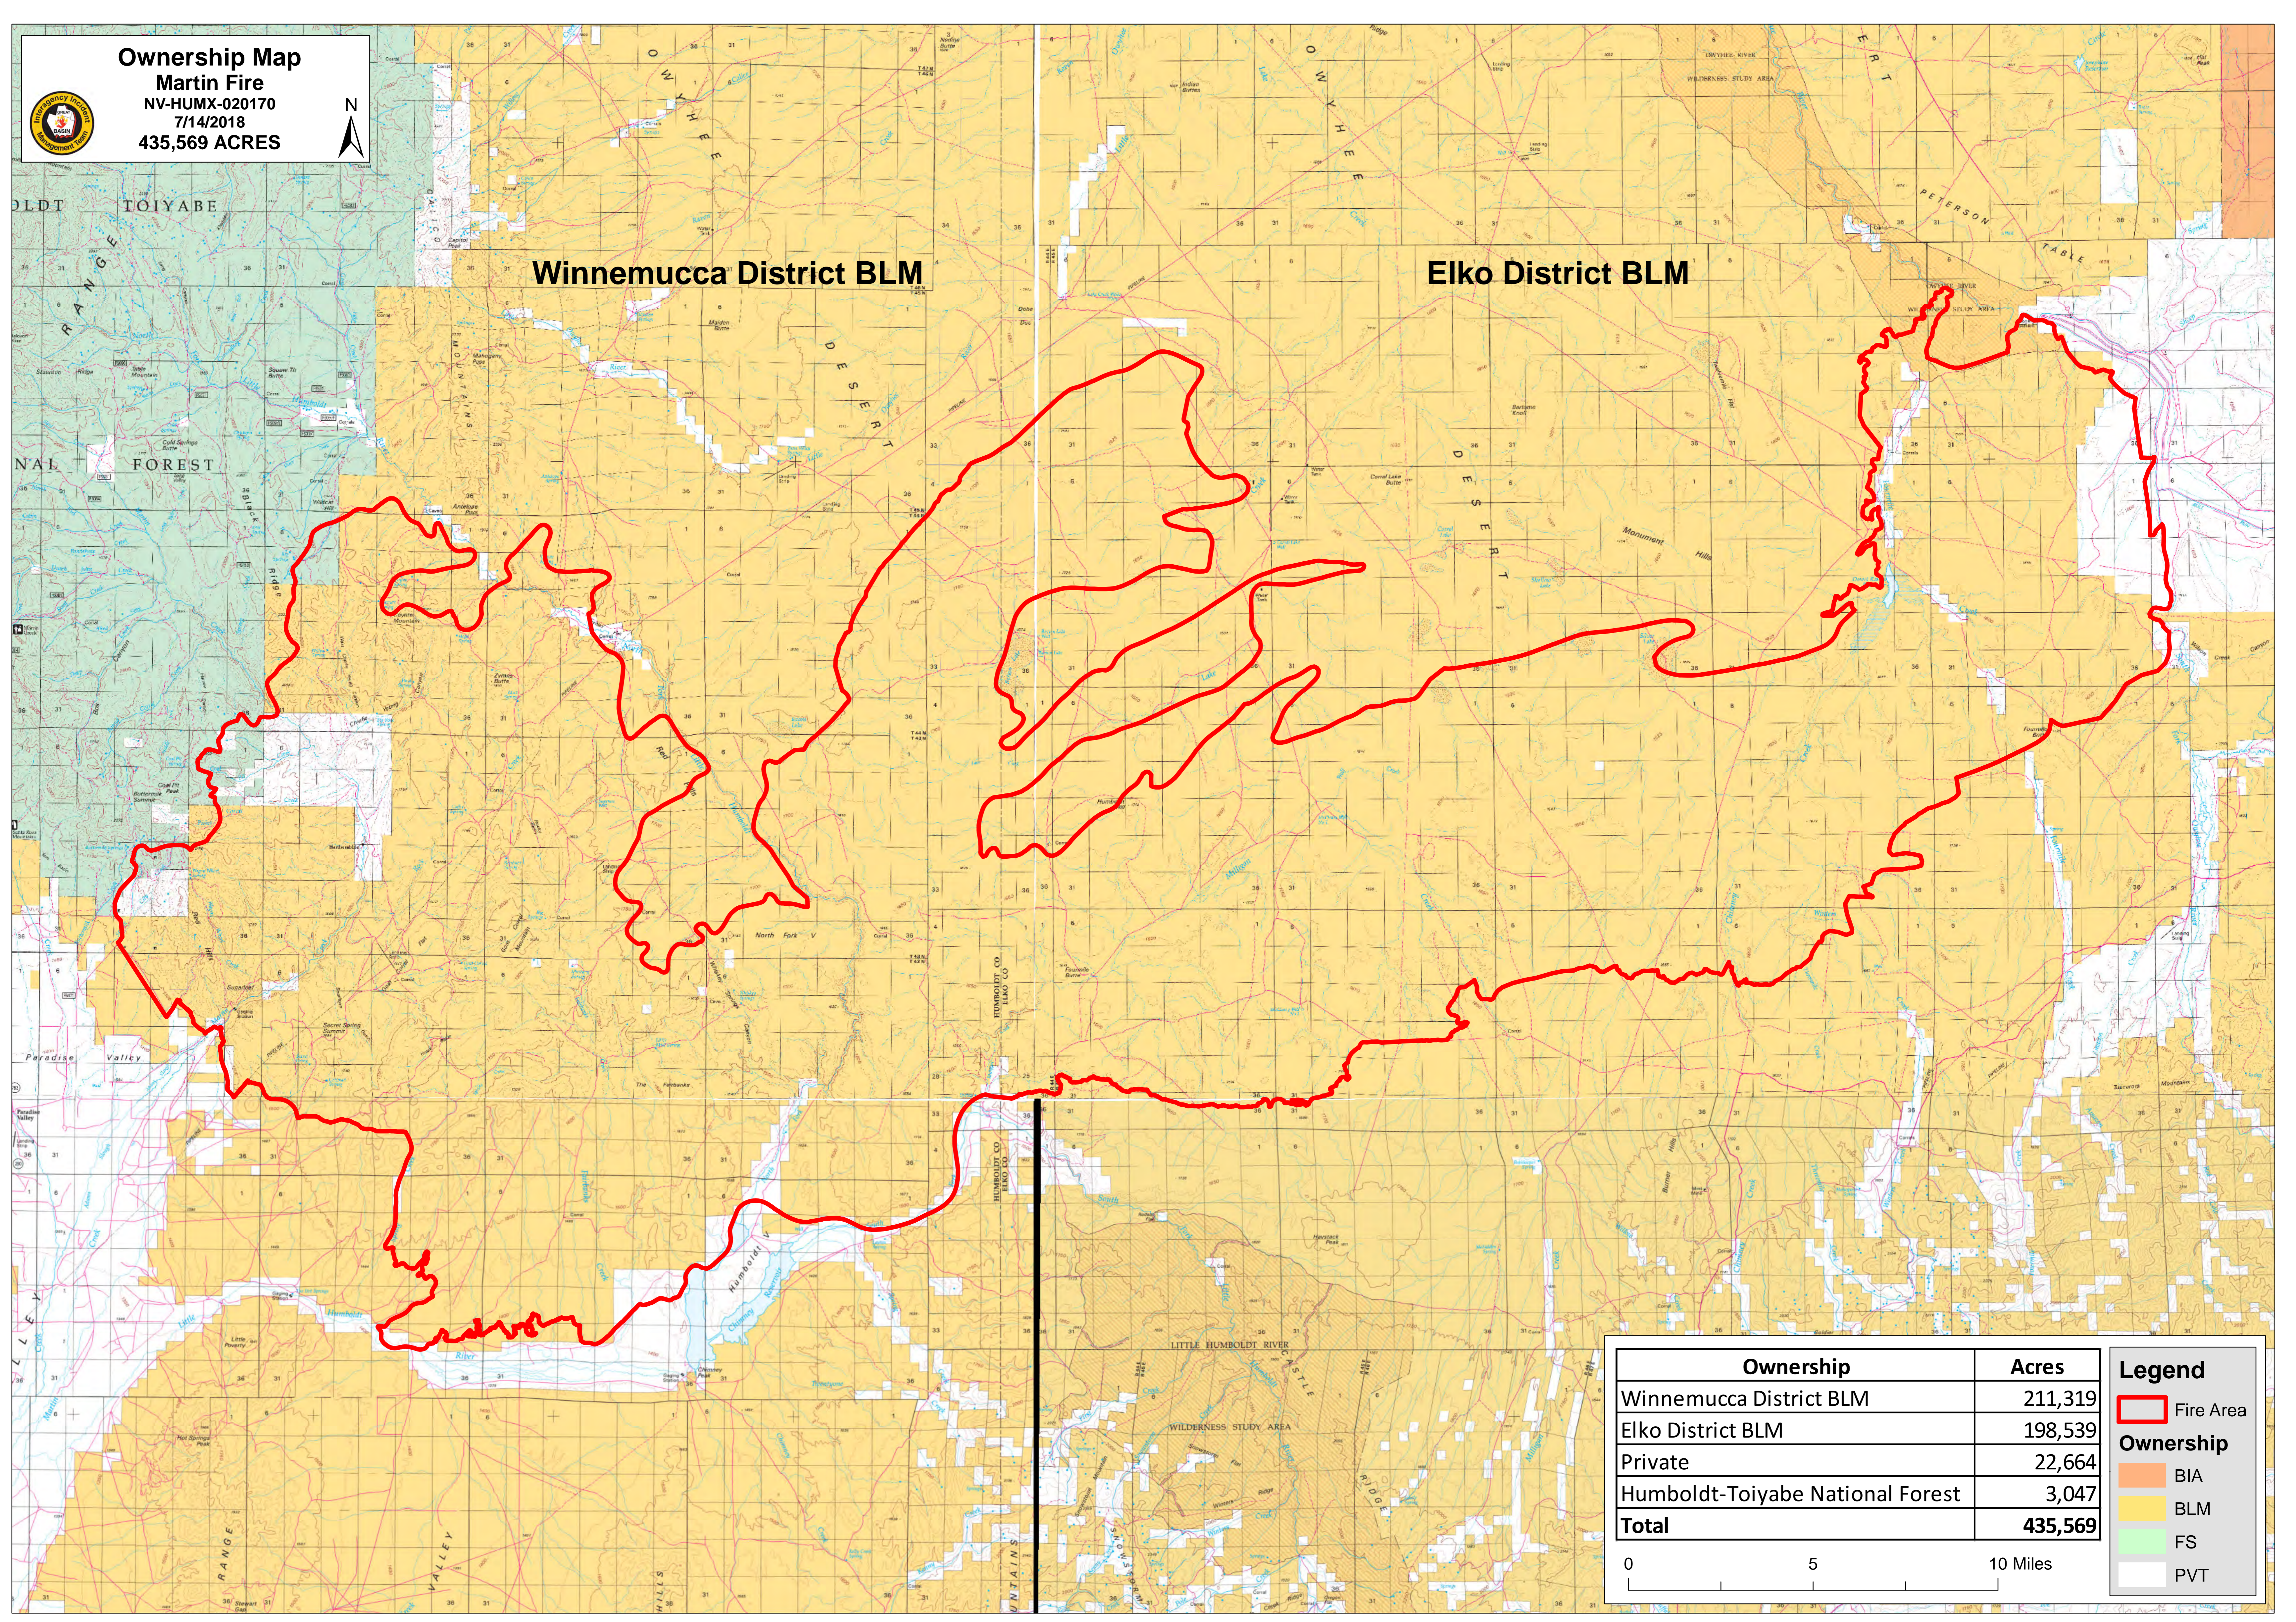

Ownership Map

Martin Fire

NV-HUMX-020170

7/14/2018

435,569 ACRES

Winnemucca District BLM

Elko District BLM

Ownership	Acres
Winnemucca District BLM	211,319
Elko District BLM	198,539
Private	22,664
Humboldt-Toiyabe National Forest	3,047
Total	435,569

Legend	
	Fire Area
Ownership	
	BIA
	BLM
	FS
	PVT