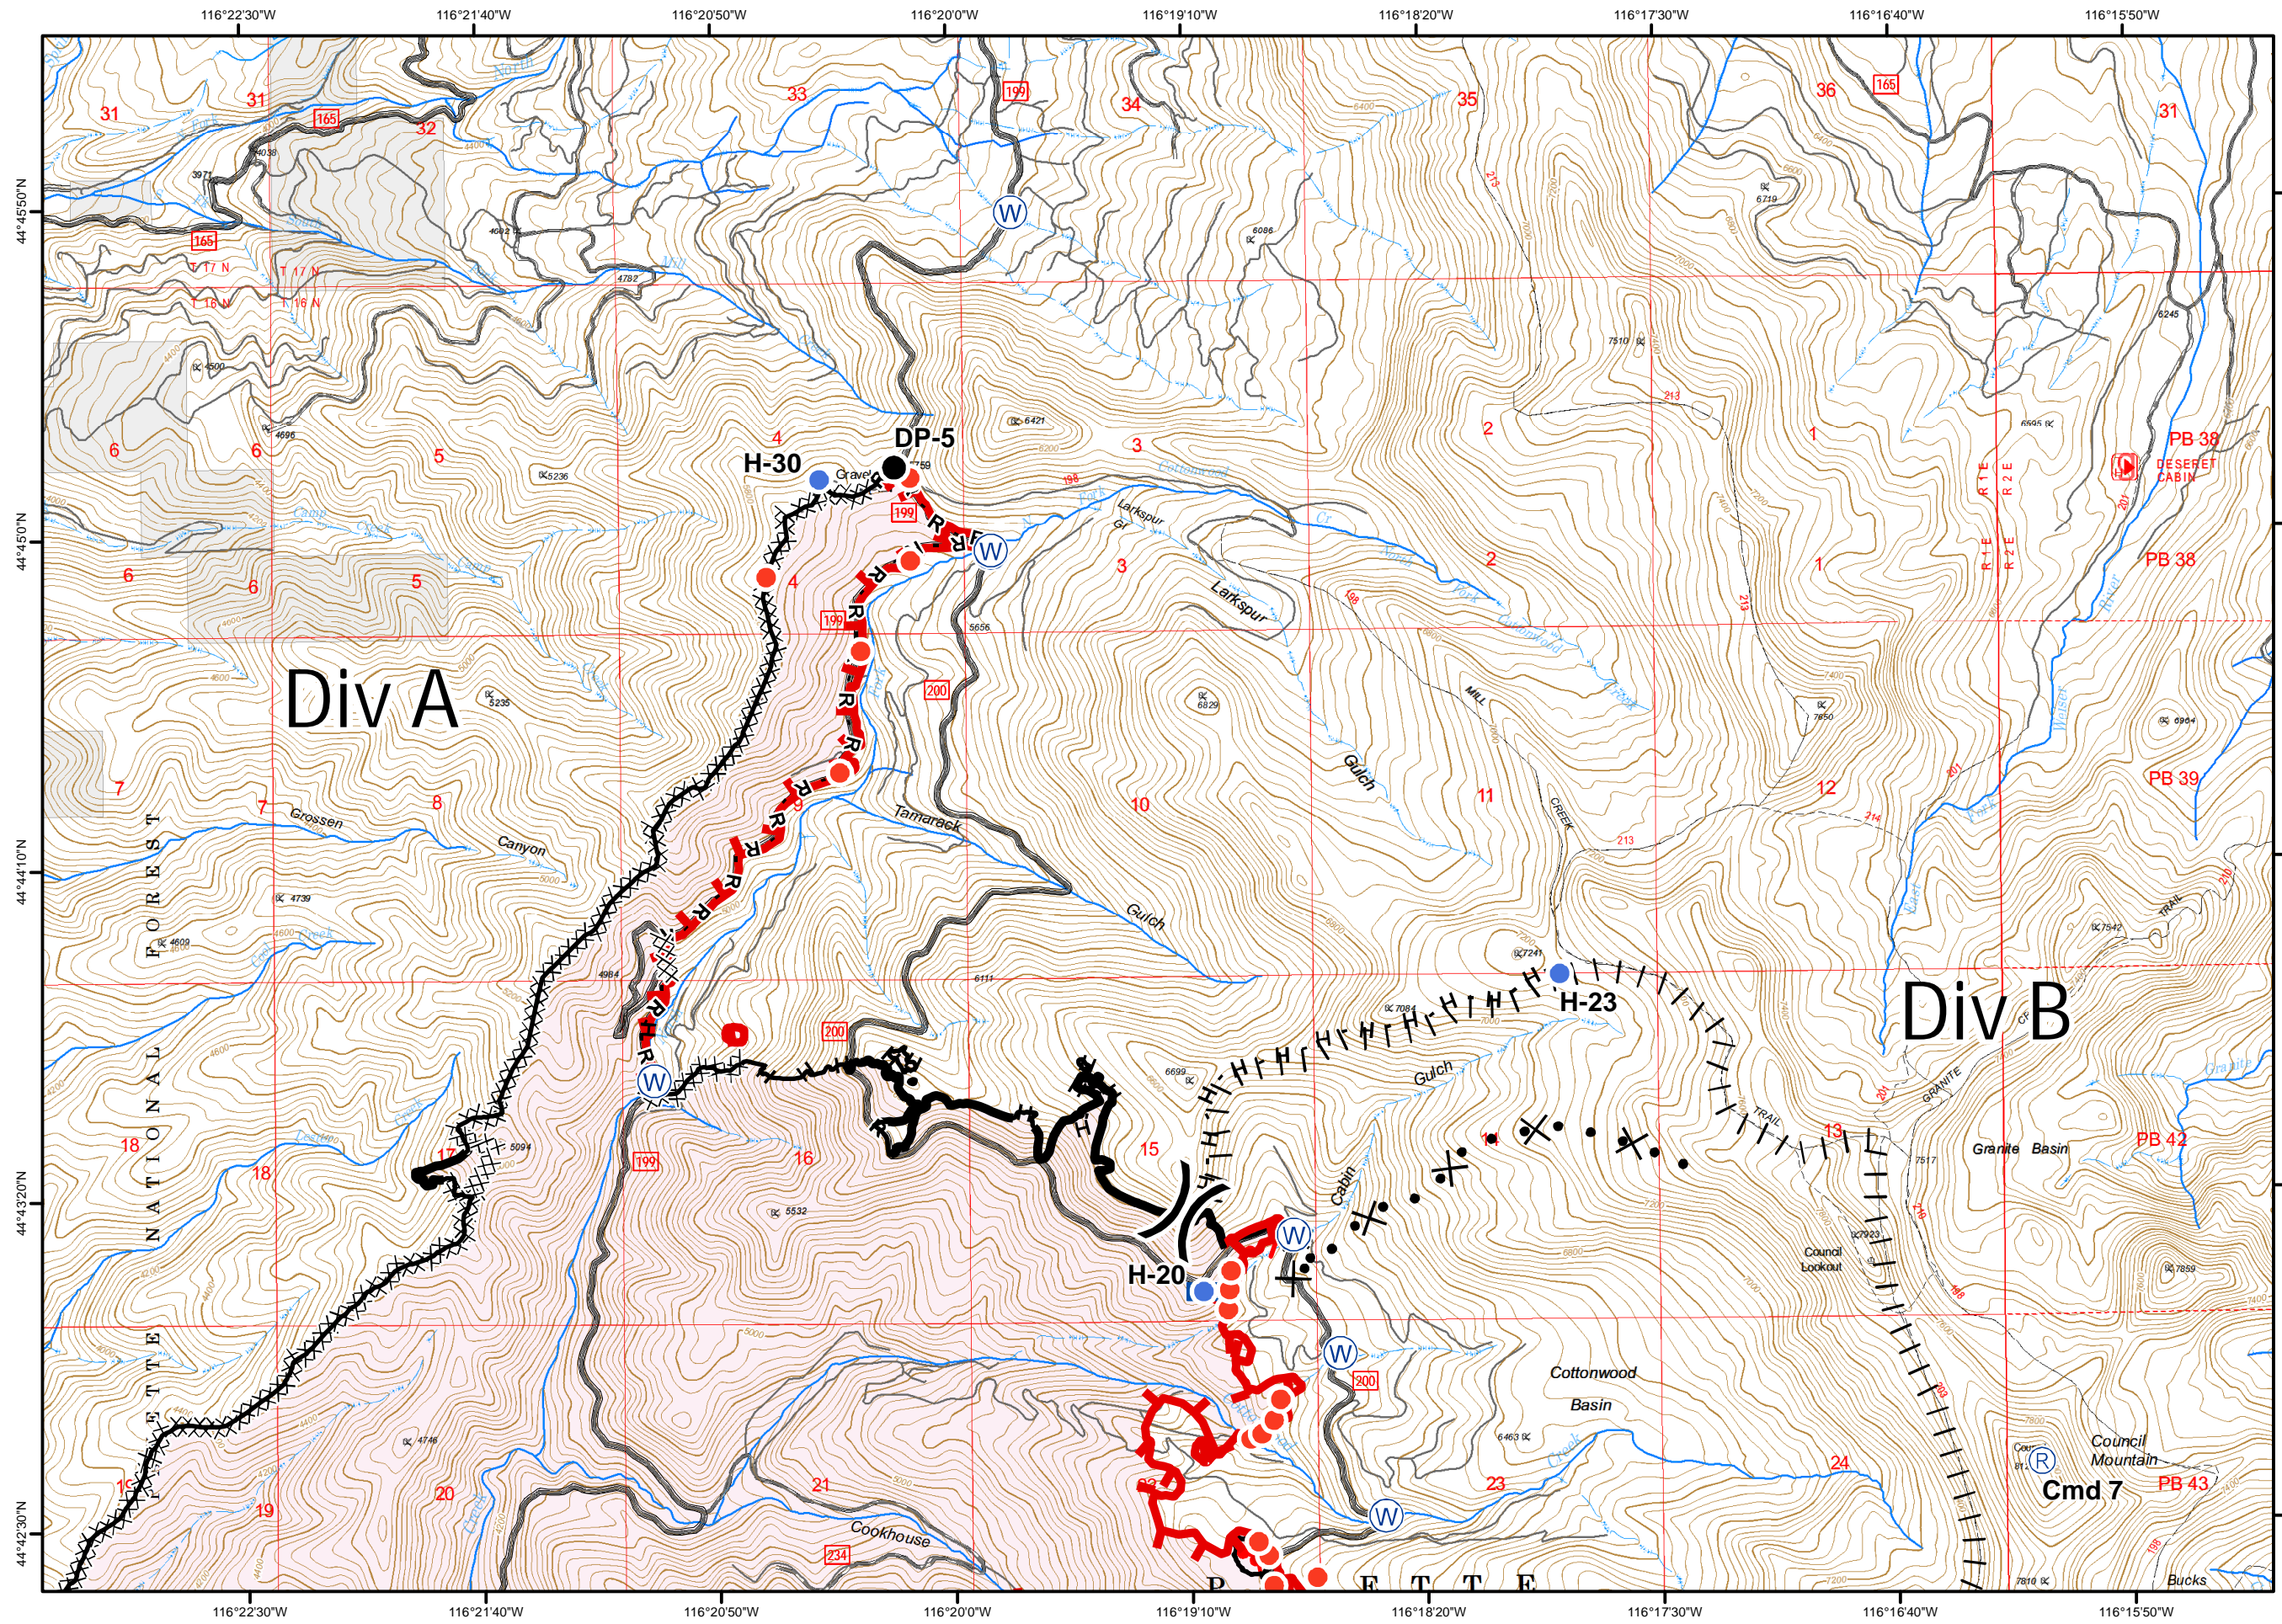

MESA FIRE

ID-PAF-000270
August 9, 2018

IAP Tile: A1
33,984 acres

- Helispot
- Drop Point
- Hot Spot
- WX Mobile Weather Unit
- Ⓡ Repeater
- Ⓜ Water Source
- H - Completed Hand Line
- XXXX Completed Dozer Line
- Uncontrolled Fire Edge
- Completed Line
- R - Road as Completed Line
- | | Proposed Burnout
- Active Burnout
- Proposed Dozer Line
- Fire Perimeter
- Private Lands