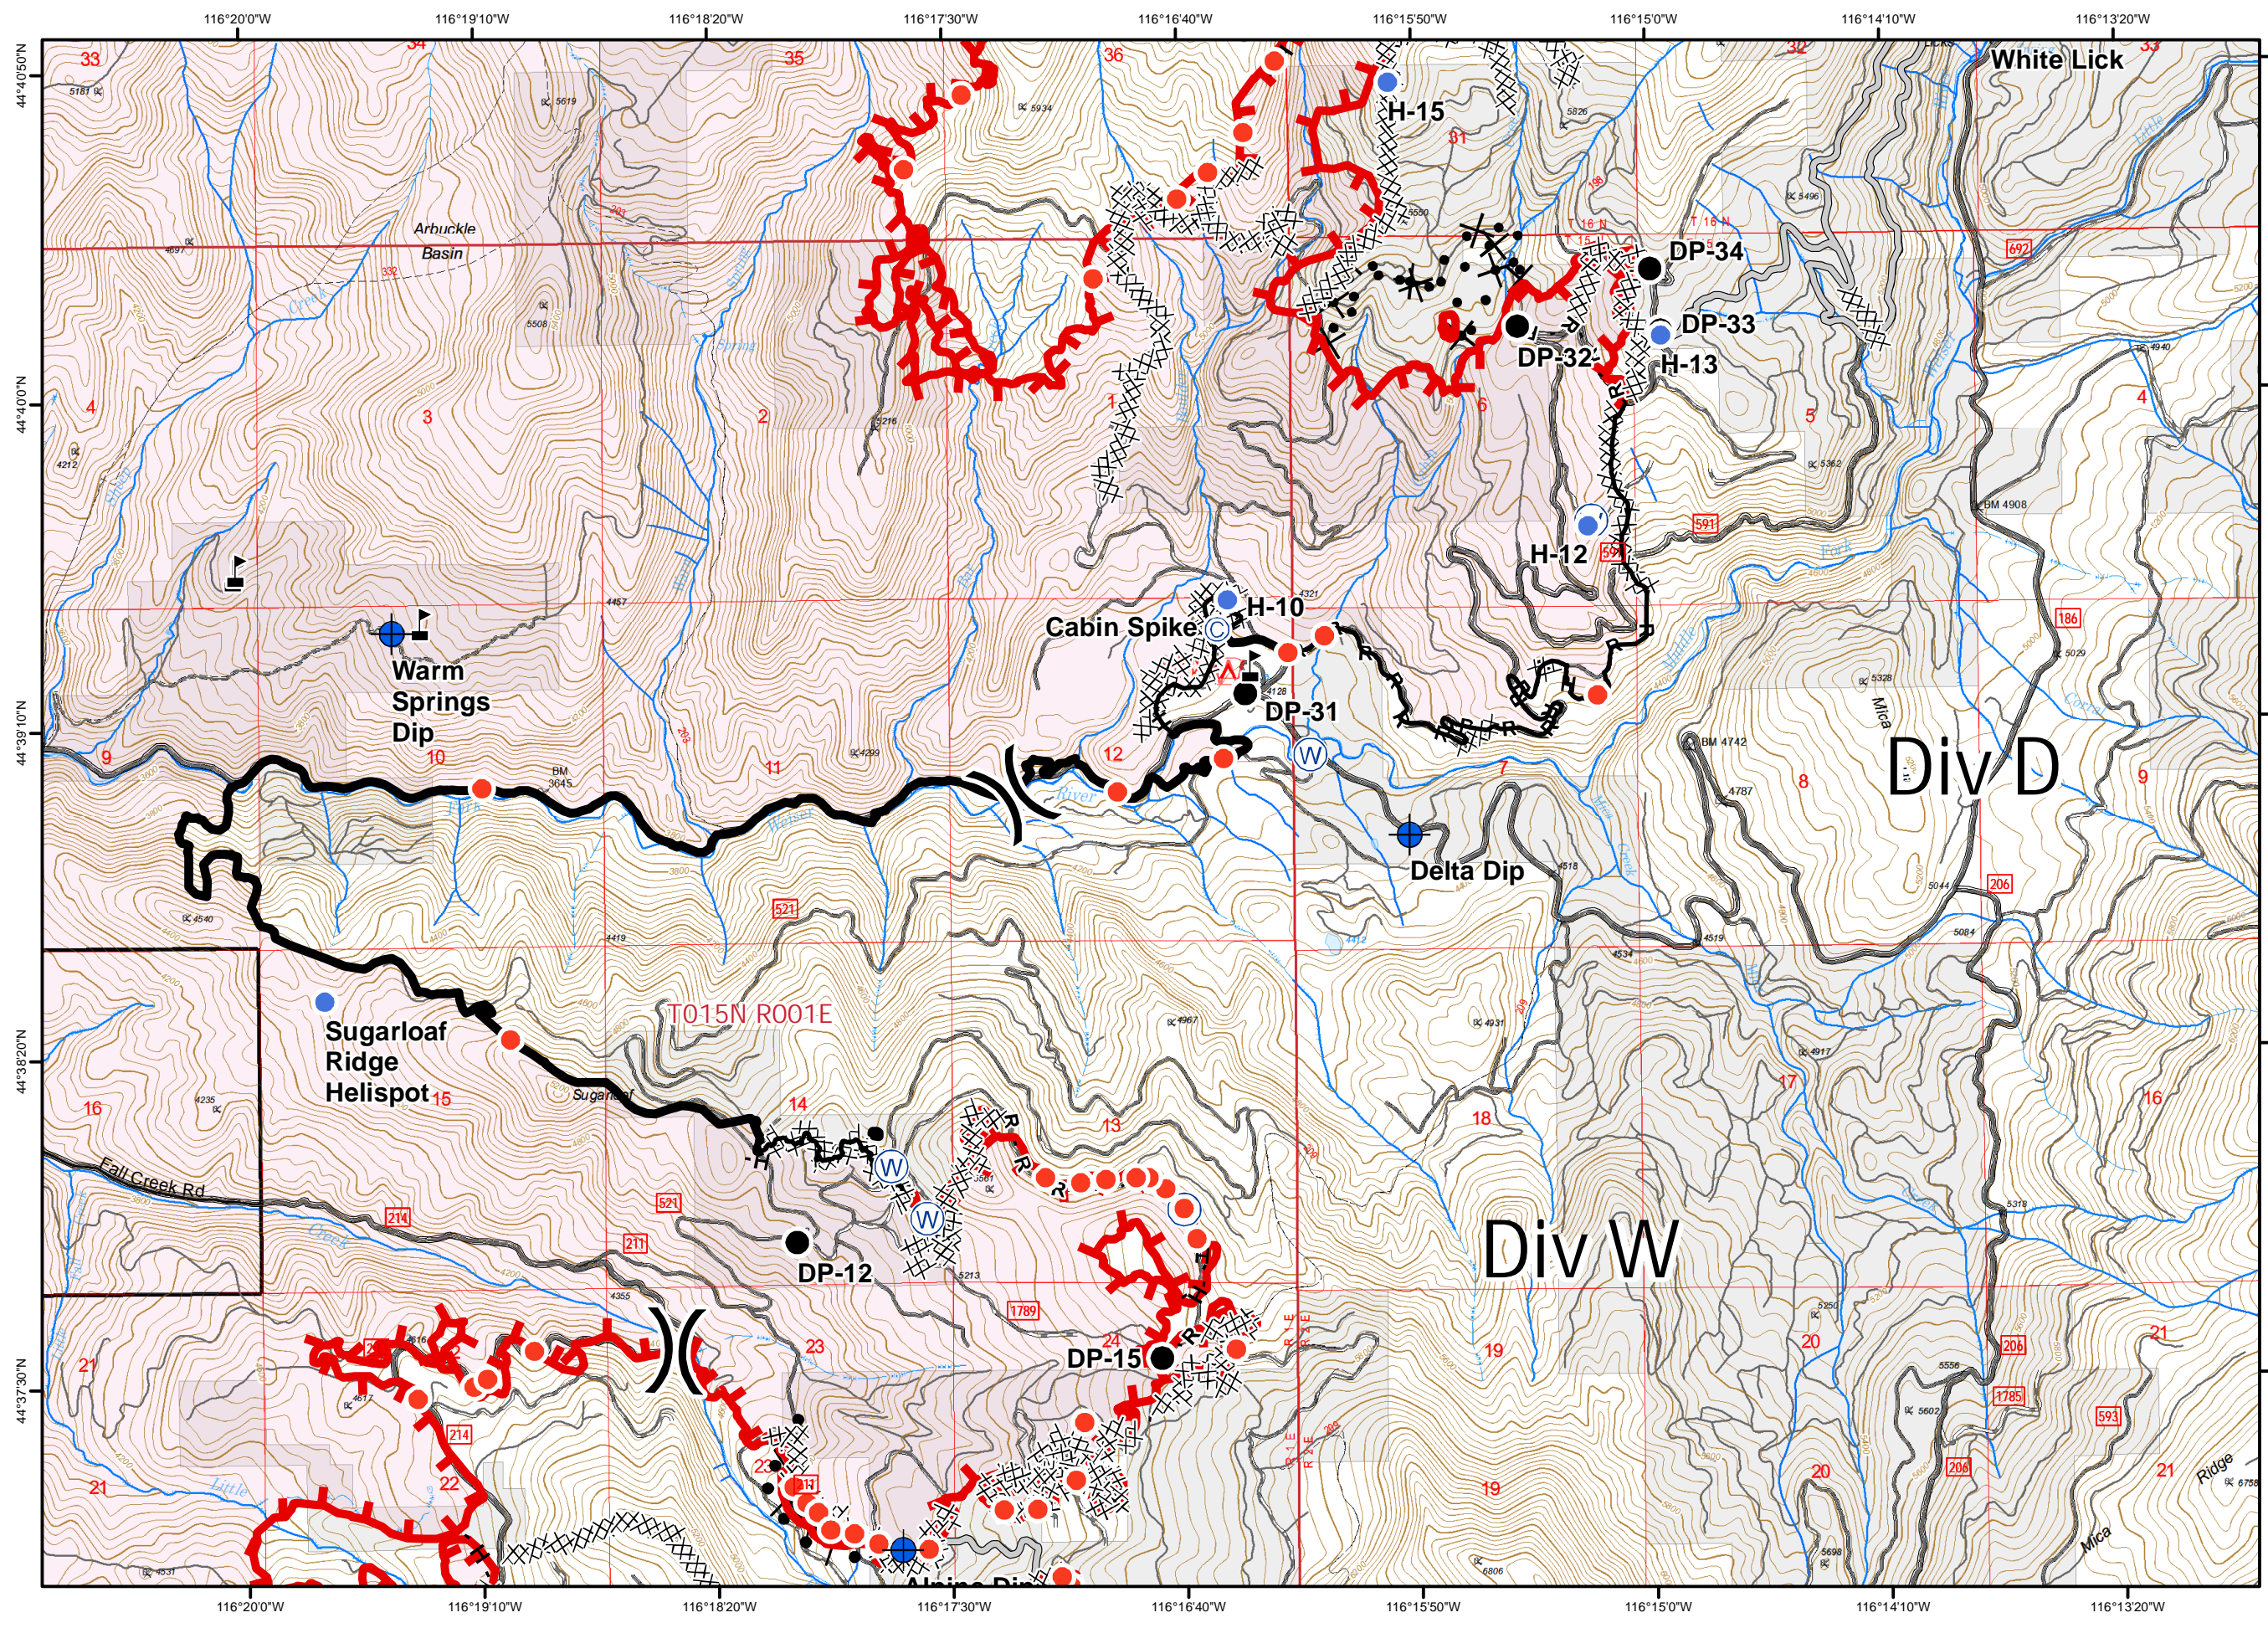

MESA FIRE ID-PAF-000270 August 9, 2018

IAP Tile: C2
33,984 acres

- Camp
- Dip Site
- Value at Risk
- Helispot
- Drop Point
- Water Source
- H - Completed Hand Line
- XXXX Completed Dozer Line
- Uncontrolled Fire Edge
- Completed Line
- R - Road as Completed Line
- Access or Improved Road
- Completed Burnout
- Proposed Dozer Line
- Fire Perimeter
- Private Lands