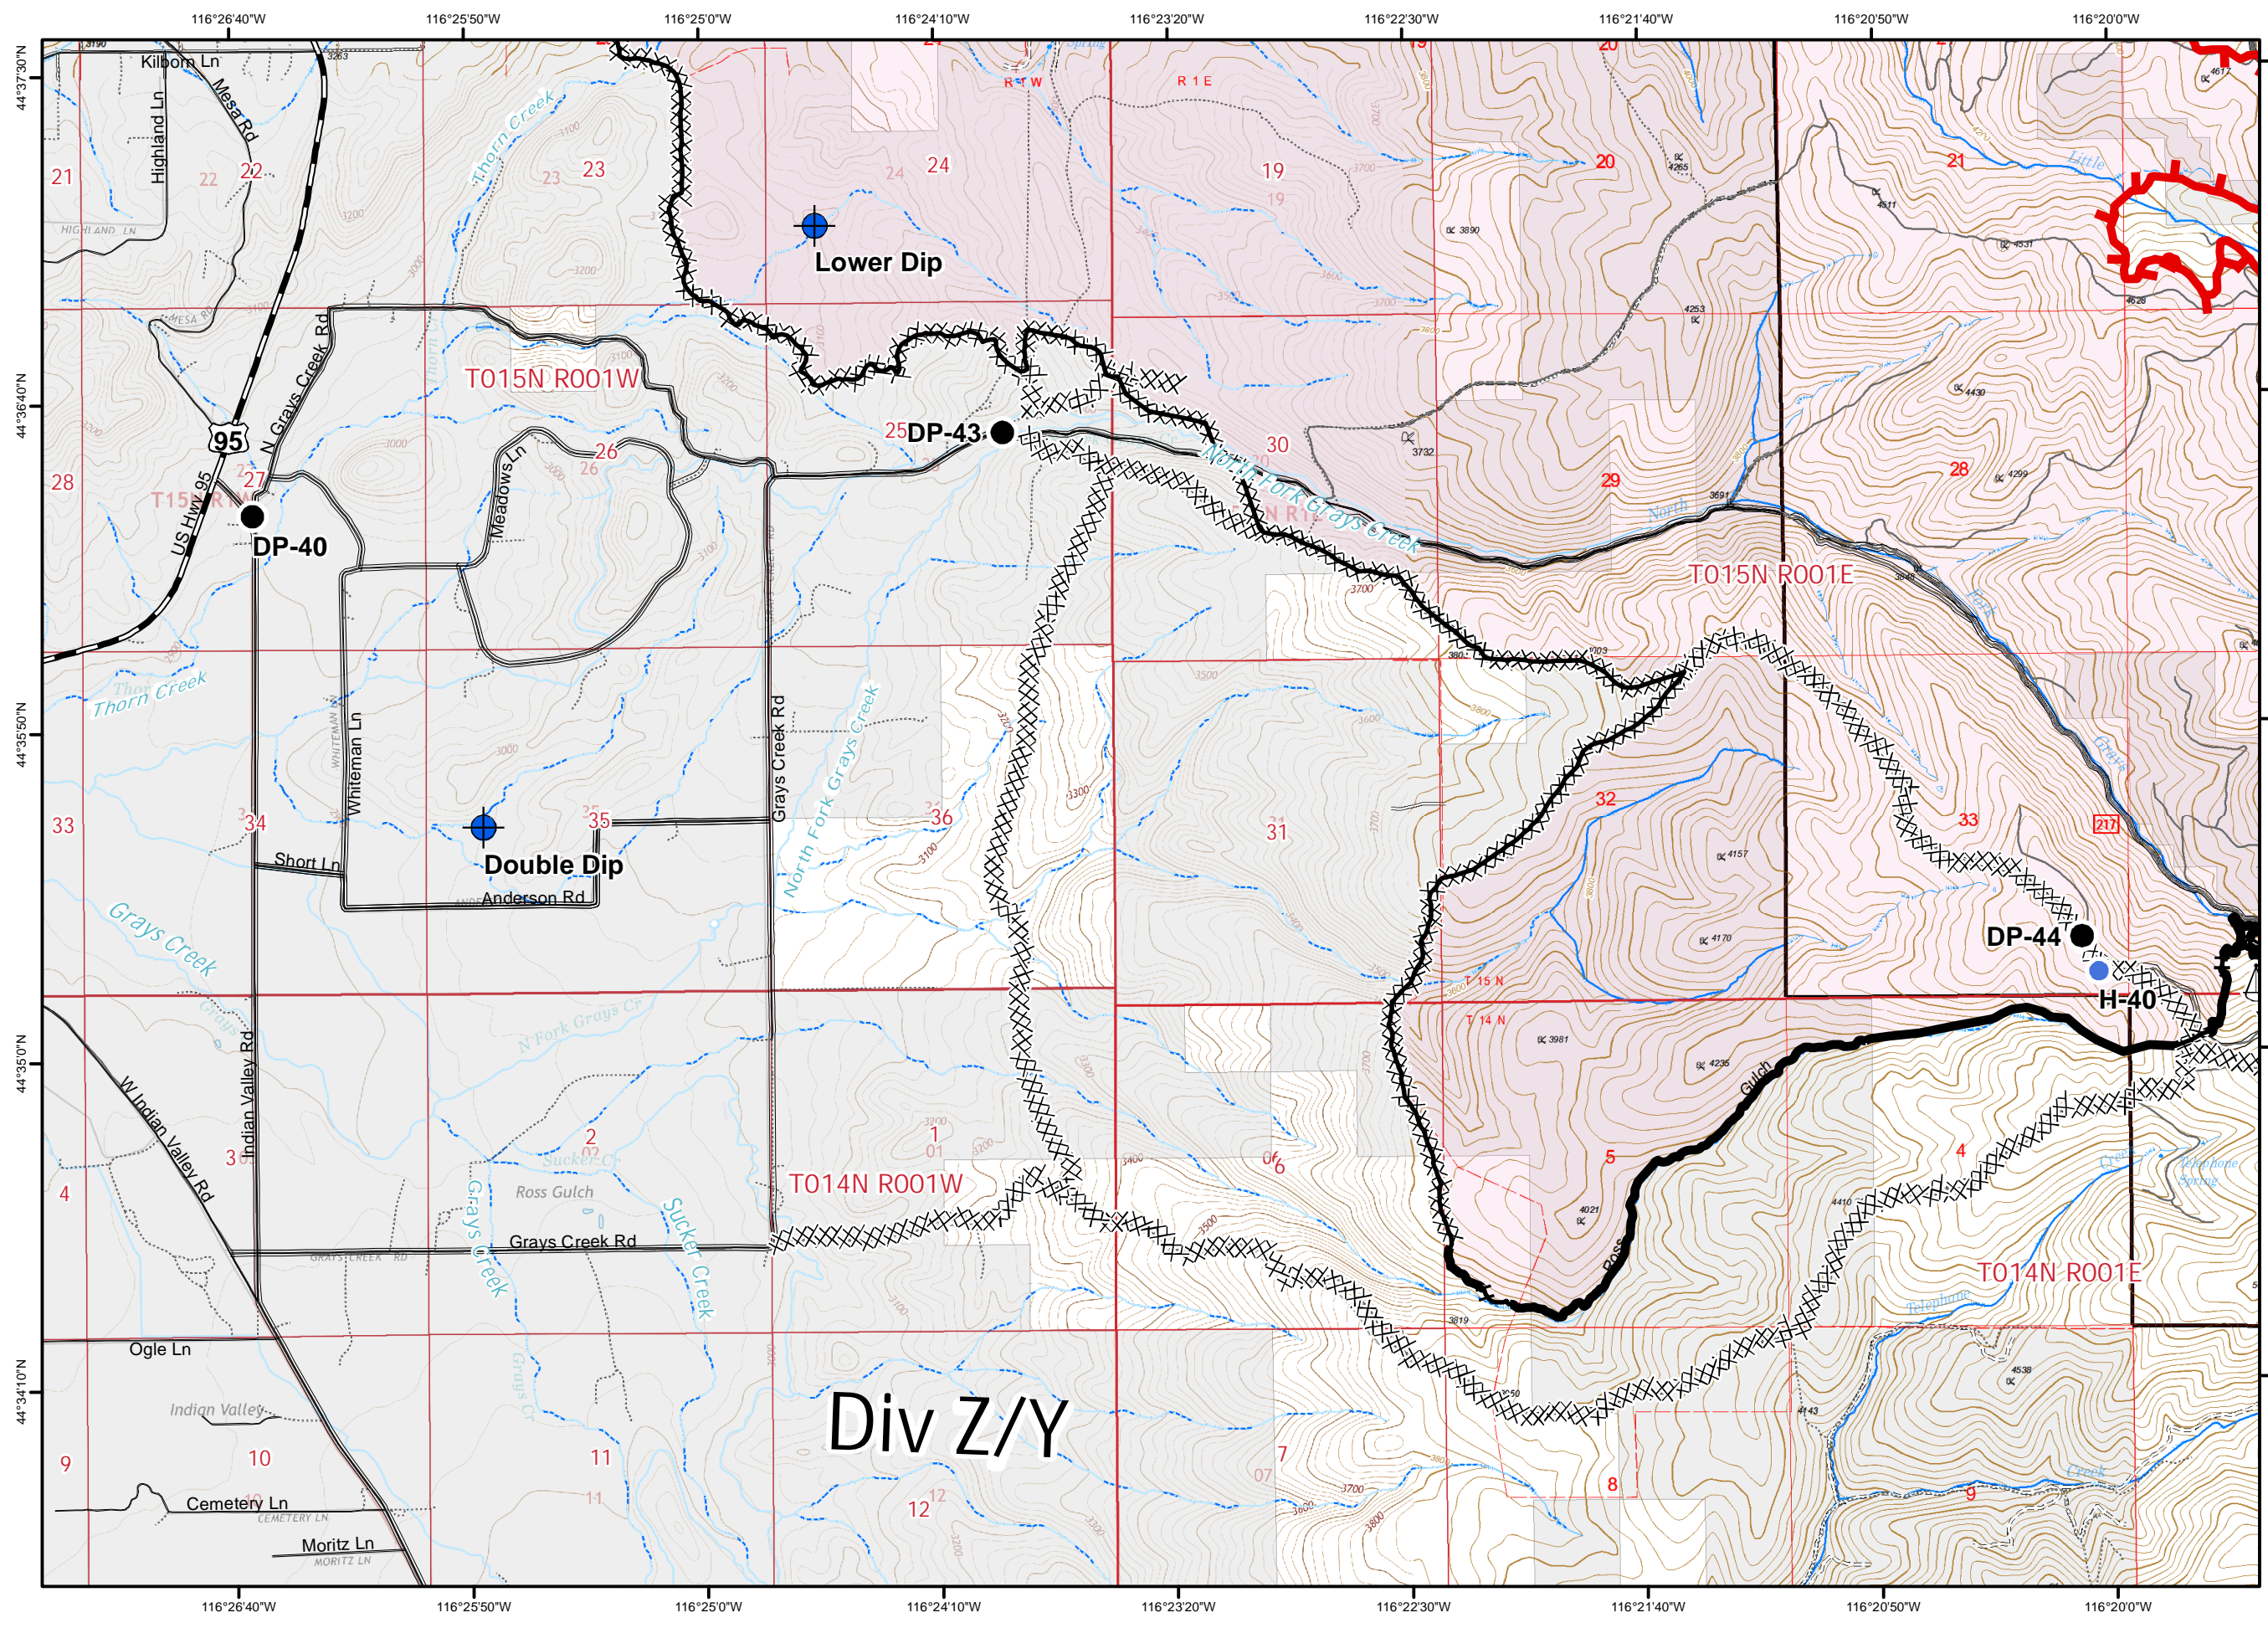

MESA FIRE

ID-PAF-000270

August 9, 2018

IAP Tile: D1
33,984 acres

- Dip Site
- Helispot
- Drop Point
- Sling Site
- H - Completed Hand Line
- Completed Dozer Line
- Uncontrolled Fire Edge
- Completed Line
- Fire Perimeter
- Private Lands

Mesa Maps

bit.ly/mesafire

Div Z/Y