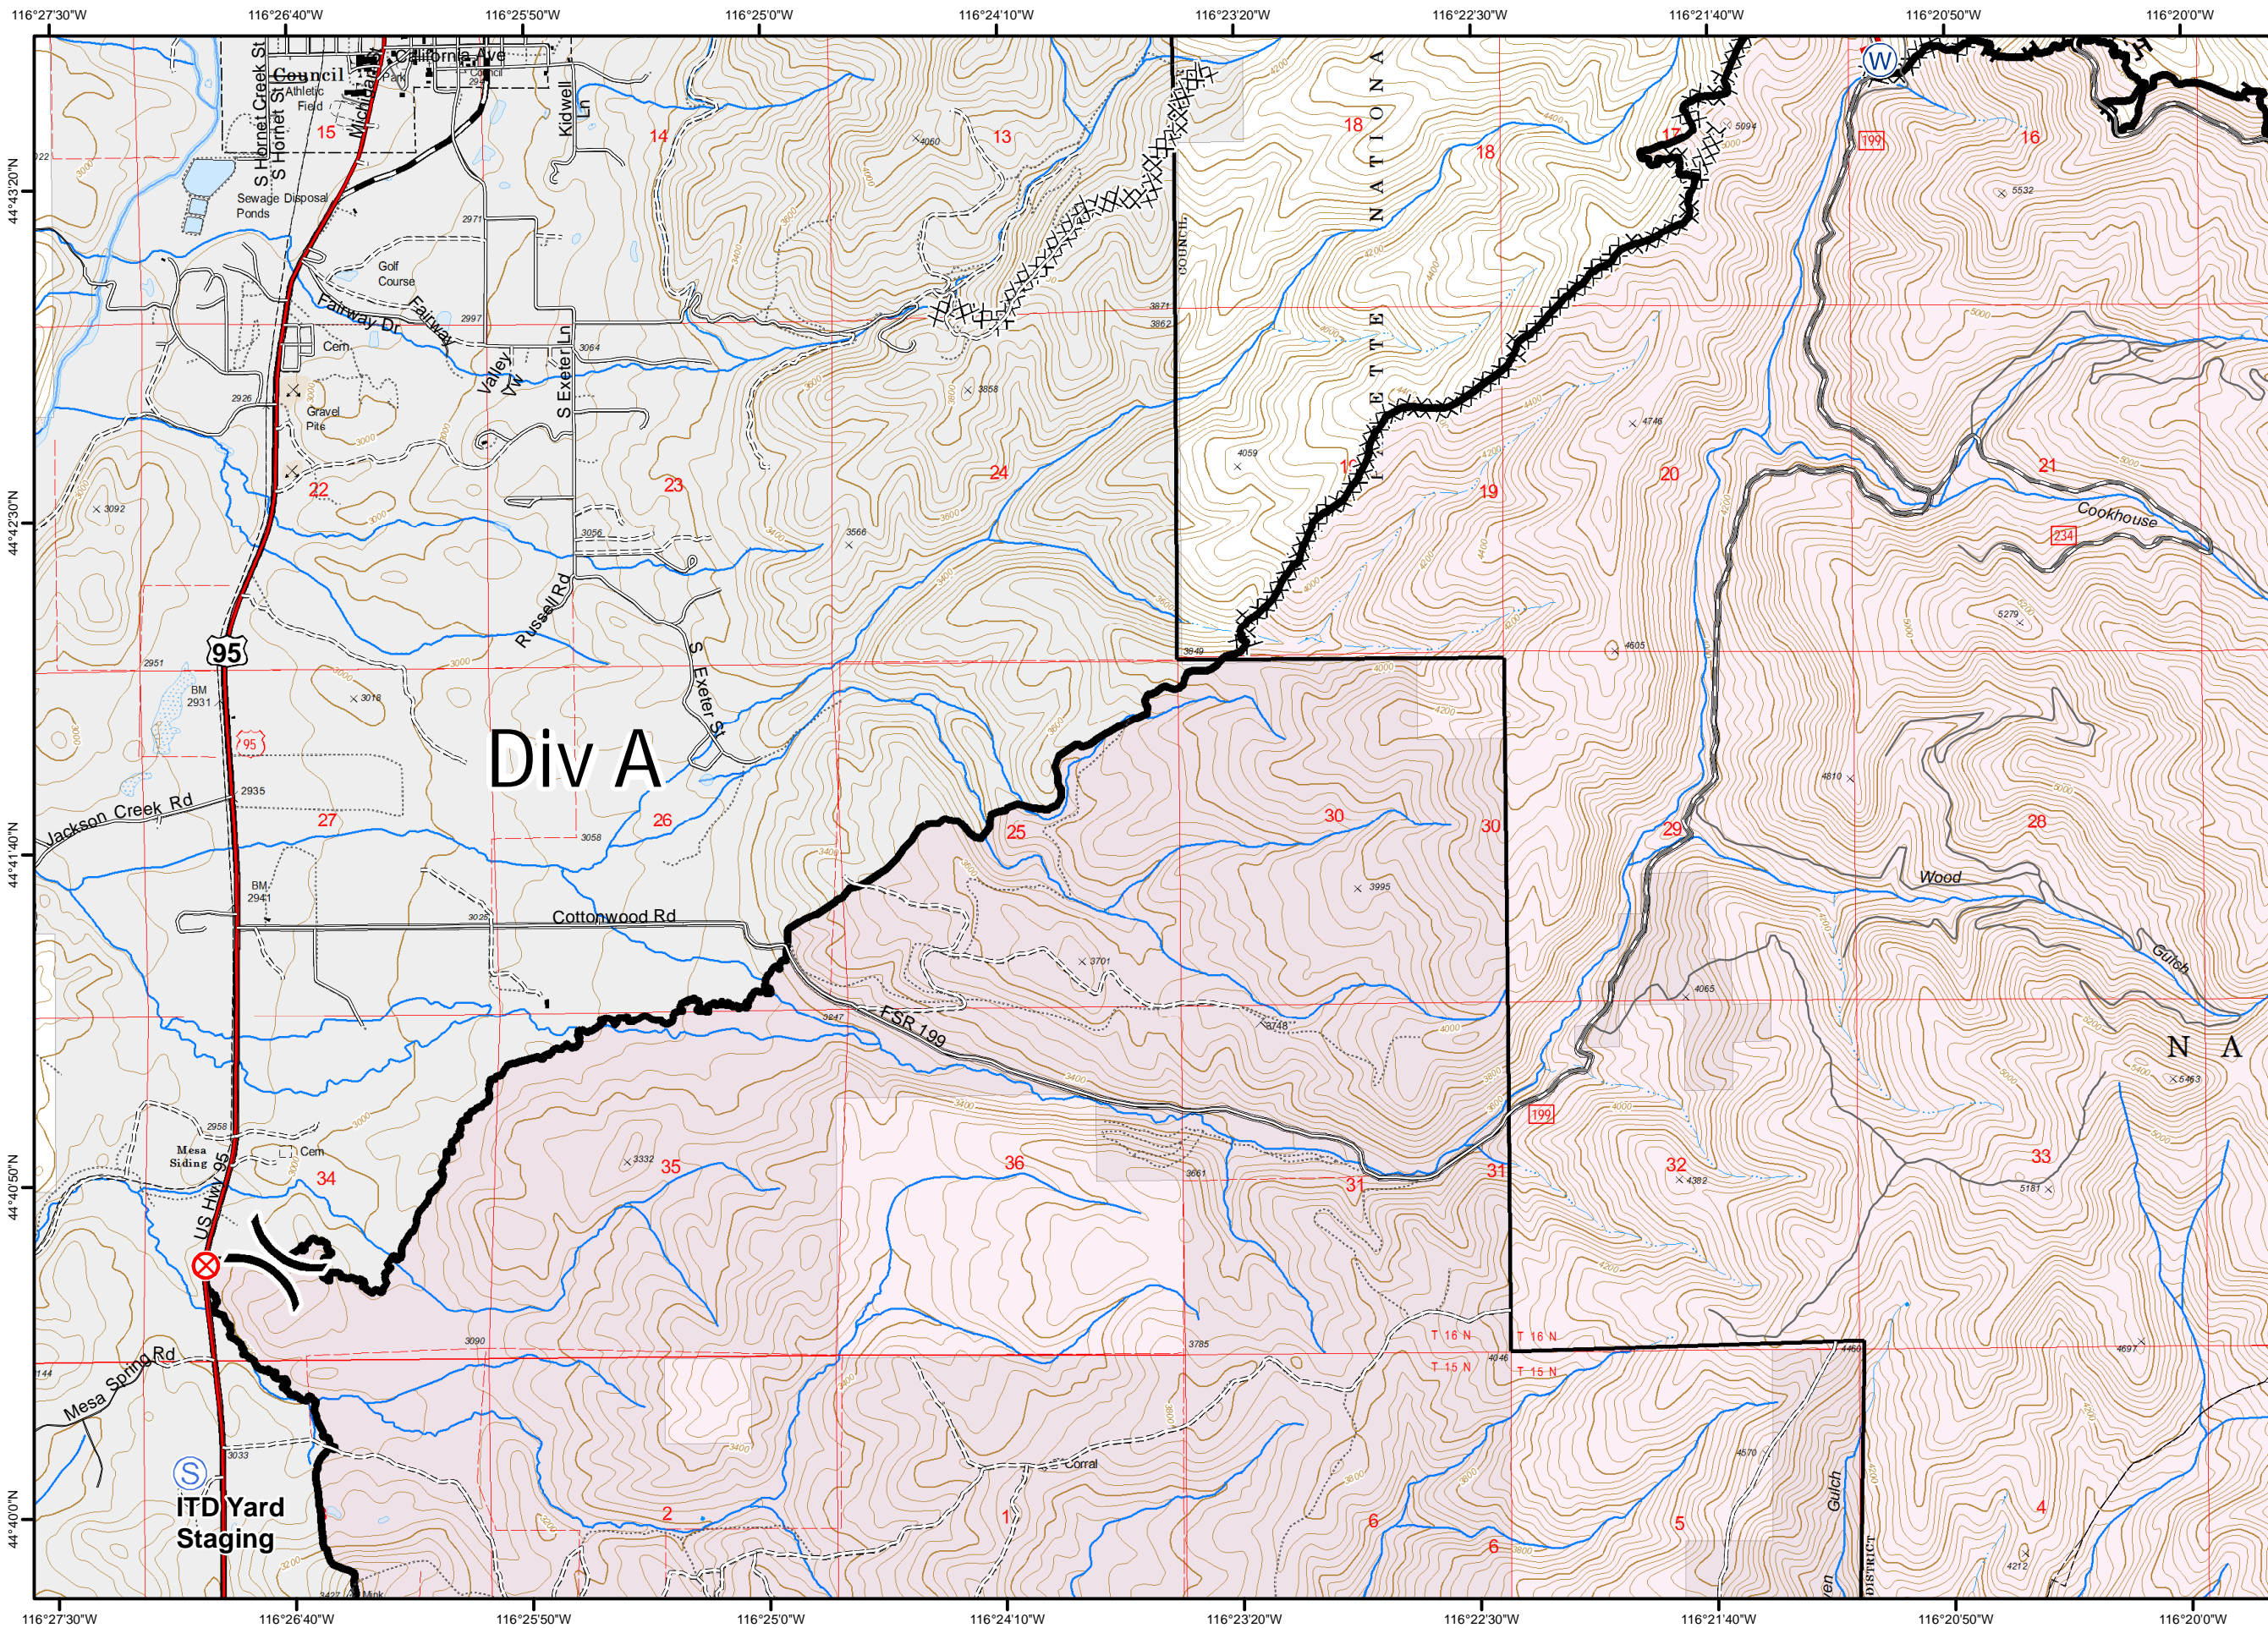

MESA FIRE

ID-PAF-000270

August 10, 2018

IAP Tile: B1
34,022 acres

- Fire Origin: July 26, 1911hr
- Staging Area
- Water Source
- Contained
- Uncontrolled
- Completed Hand Line
- Completed Dozer Line
- Road as Completed Line
- Fire Perimeter
- Private Lands