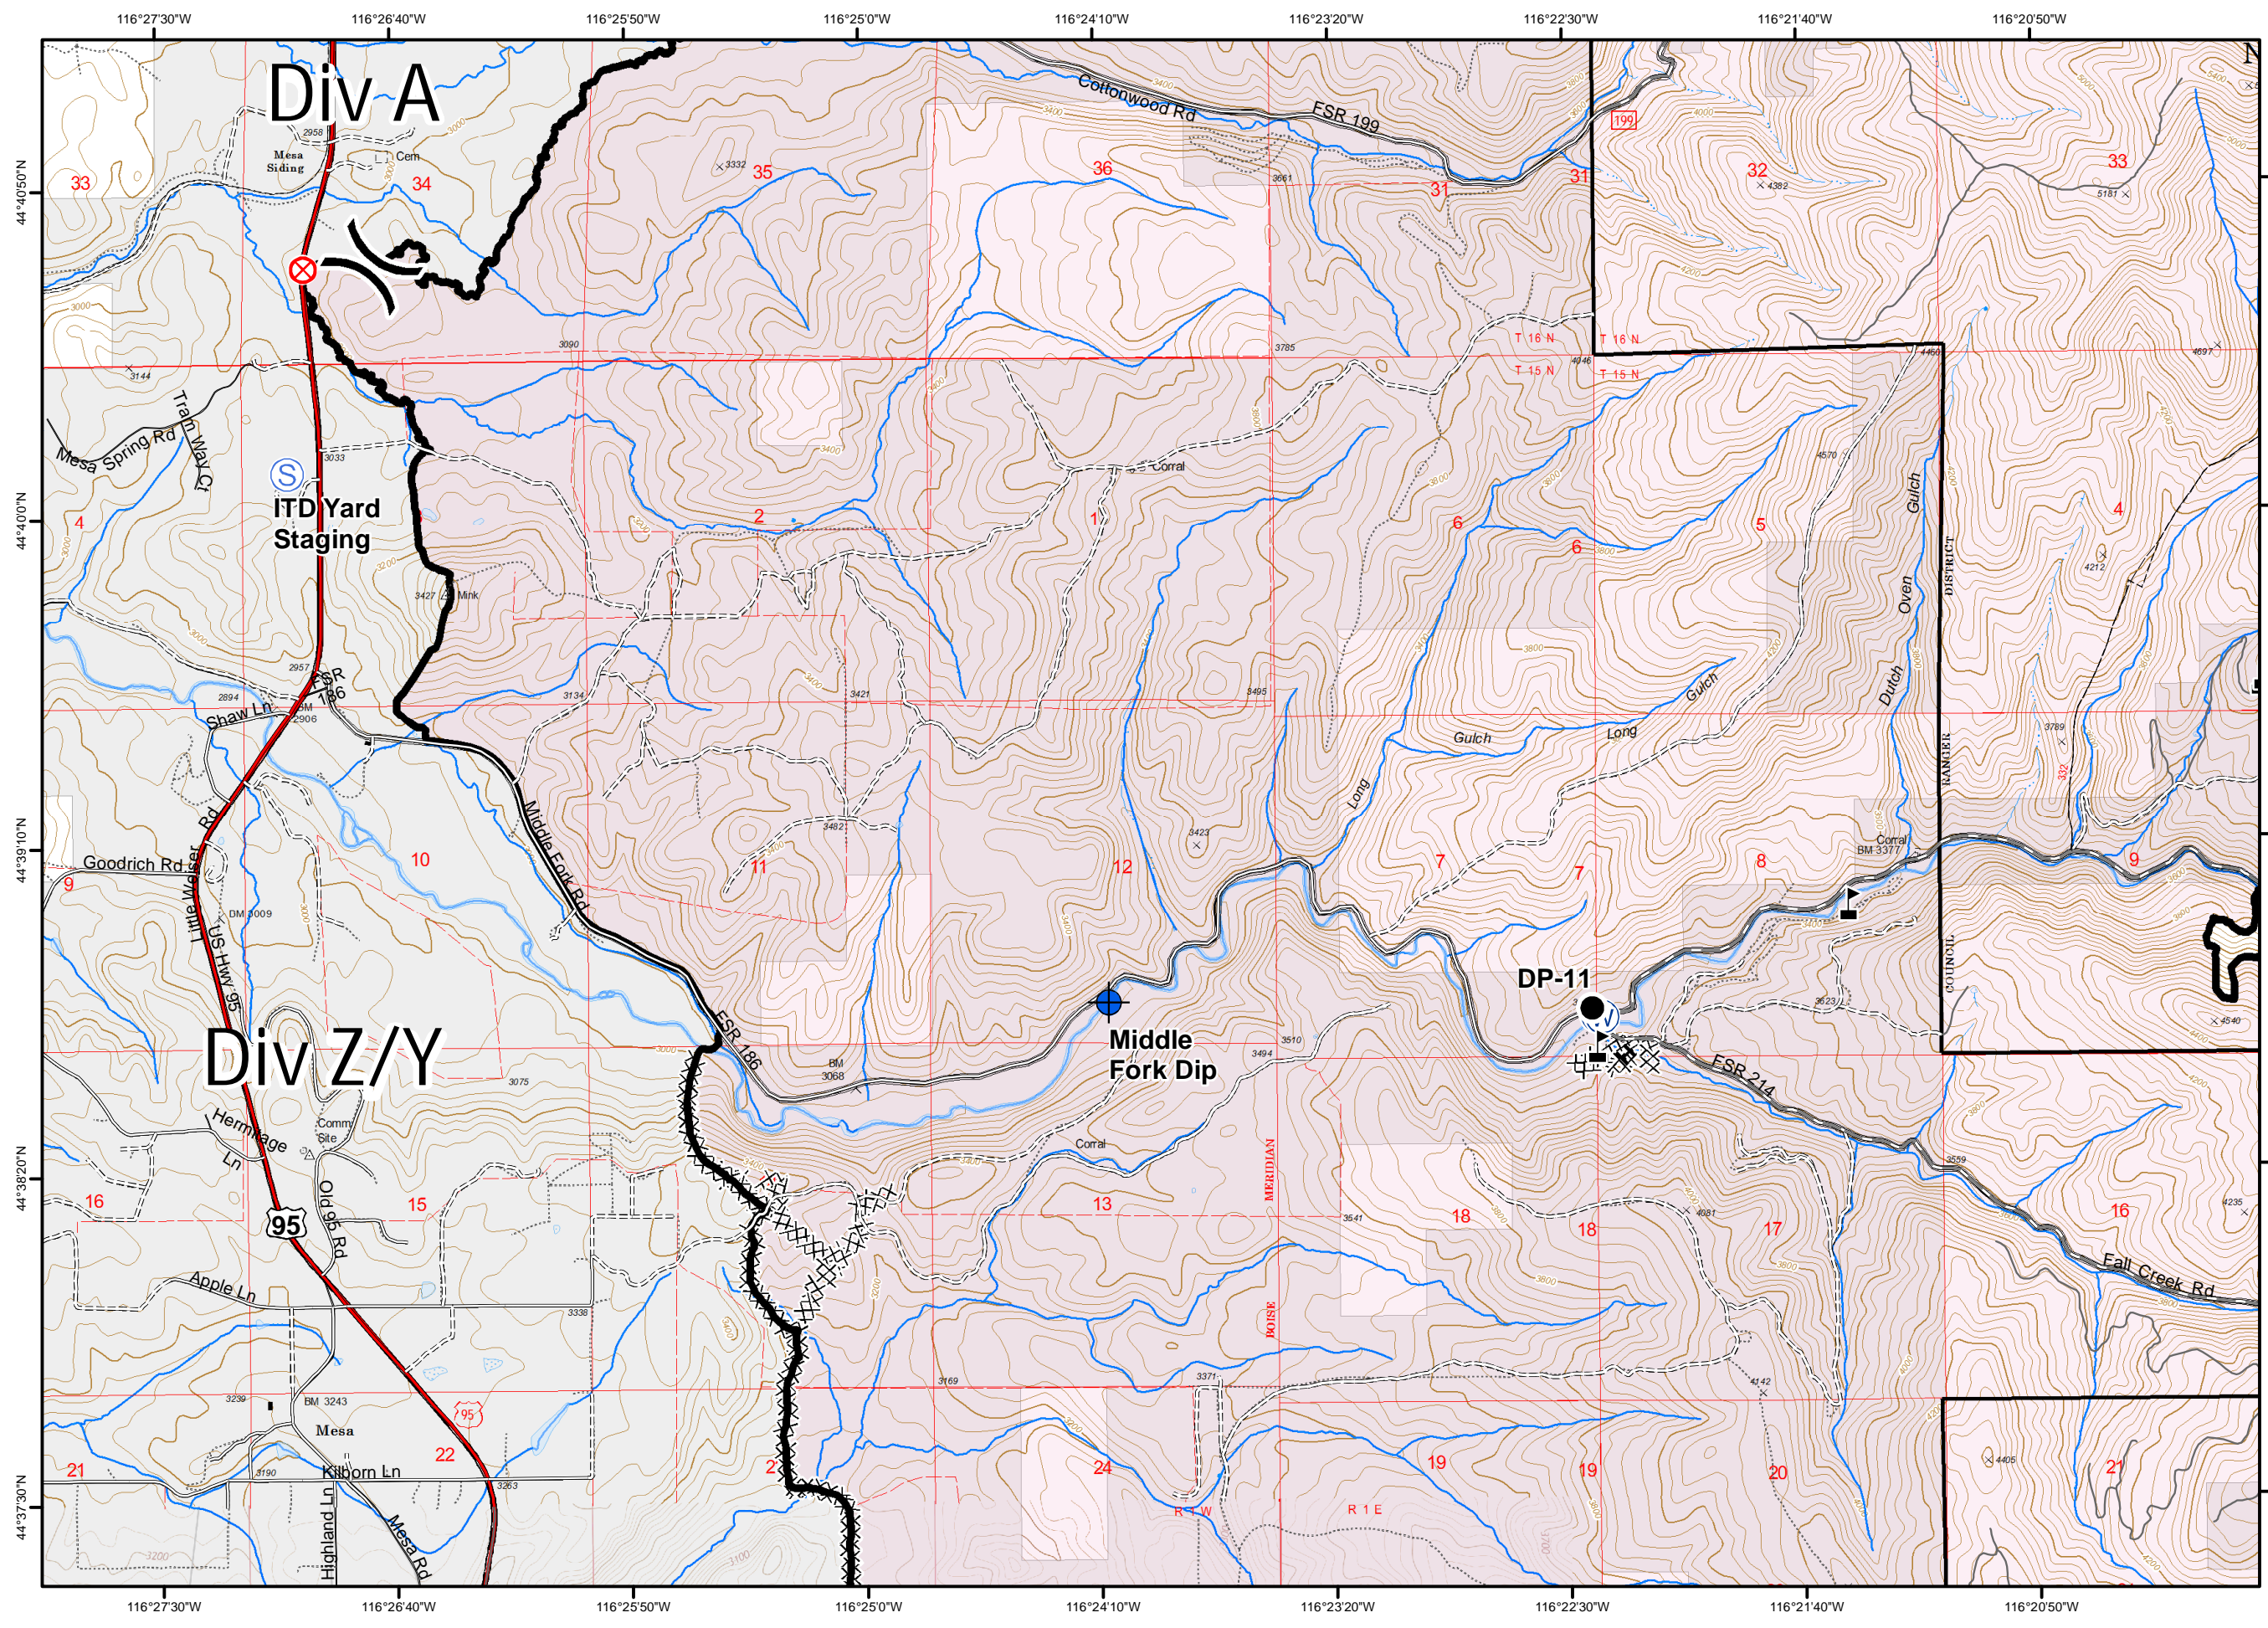

MESA FIRE ID-PAF-000270 August 10, 2018

IAP Tile: C1
34,022 acres

- Dip Site
- Value at Risk
- Drop Point
- Fire Origin: July 26, 1911hr
- Staging Area
- Water Source
- Contained
- Completed Hand Line
- Completed Dozer Line
- Fire Perimeter
- Private Lands