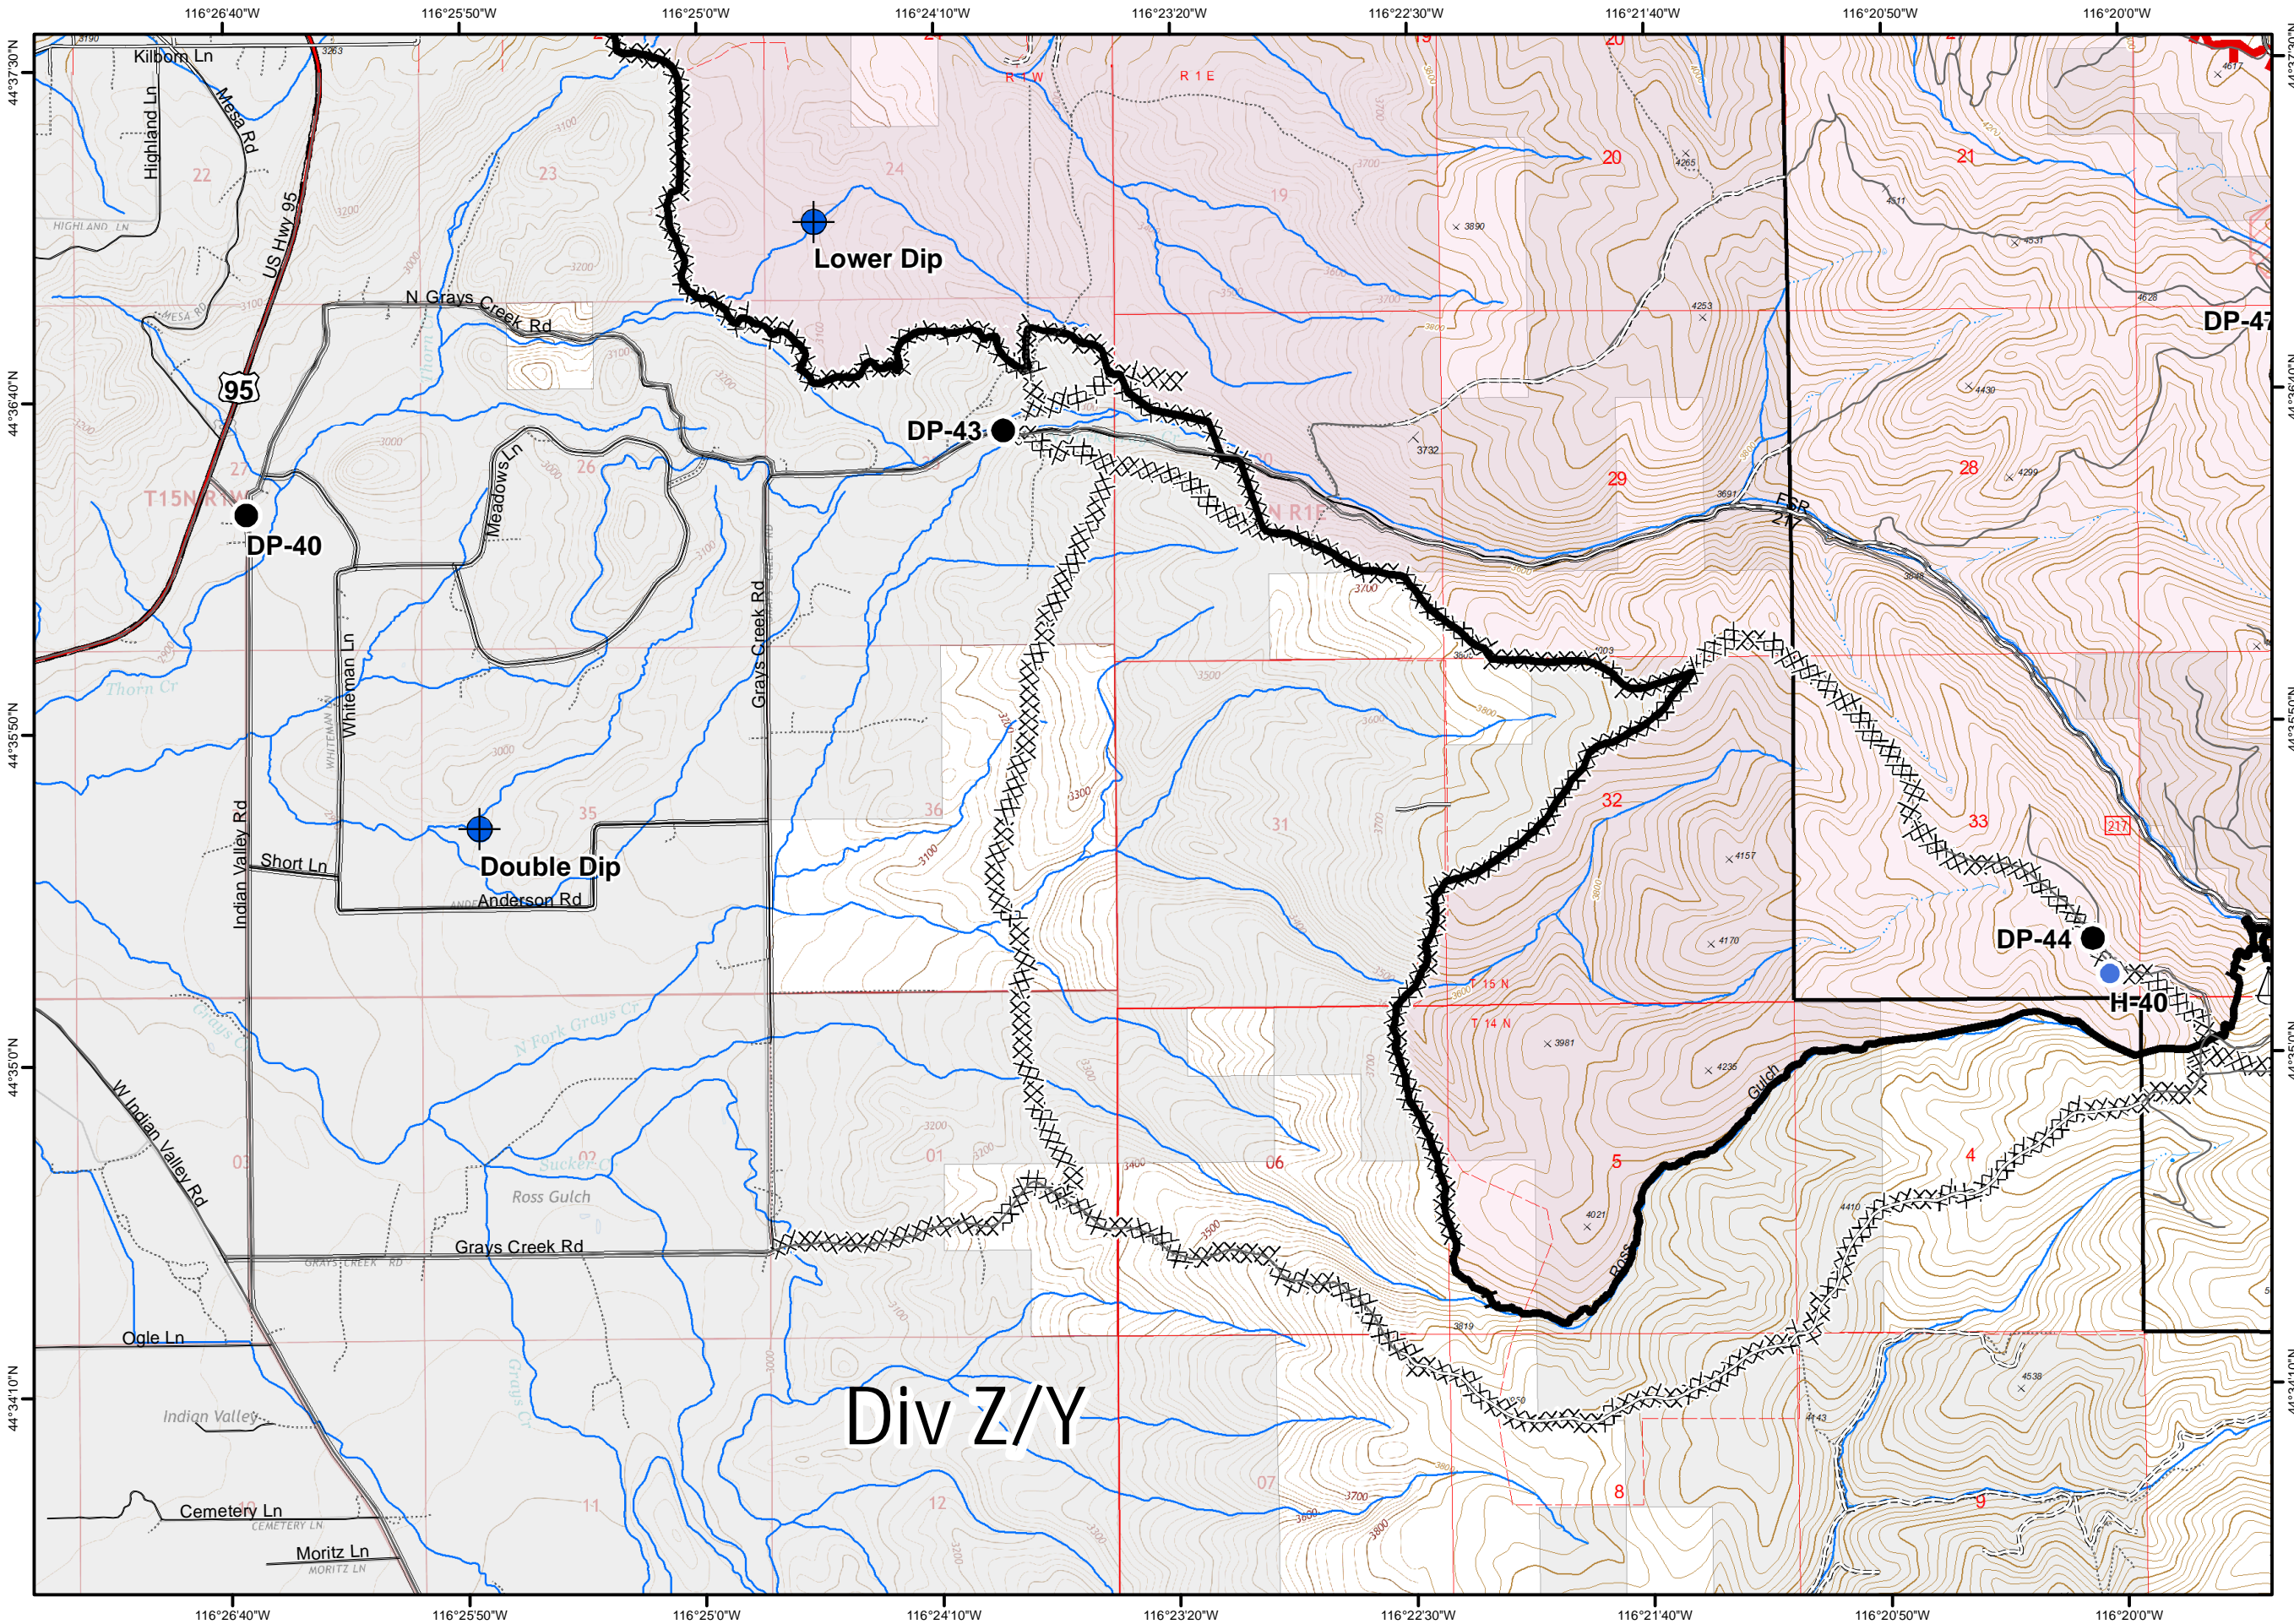

# MESA FIRE ID-PAF-000270 August 10, 2018

IAP Tile: D1  
34,022 acres

- Dip Site
- Helispot
- Drop Point
- Slingsite
- Contained
- Uncontrolled
- Completed Hand Line
- Completed Dozer Line
- IR Intense Heat
- Fire Perimeter
- Private Lands

Mesa Maps

bit.ly/mesafire