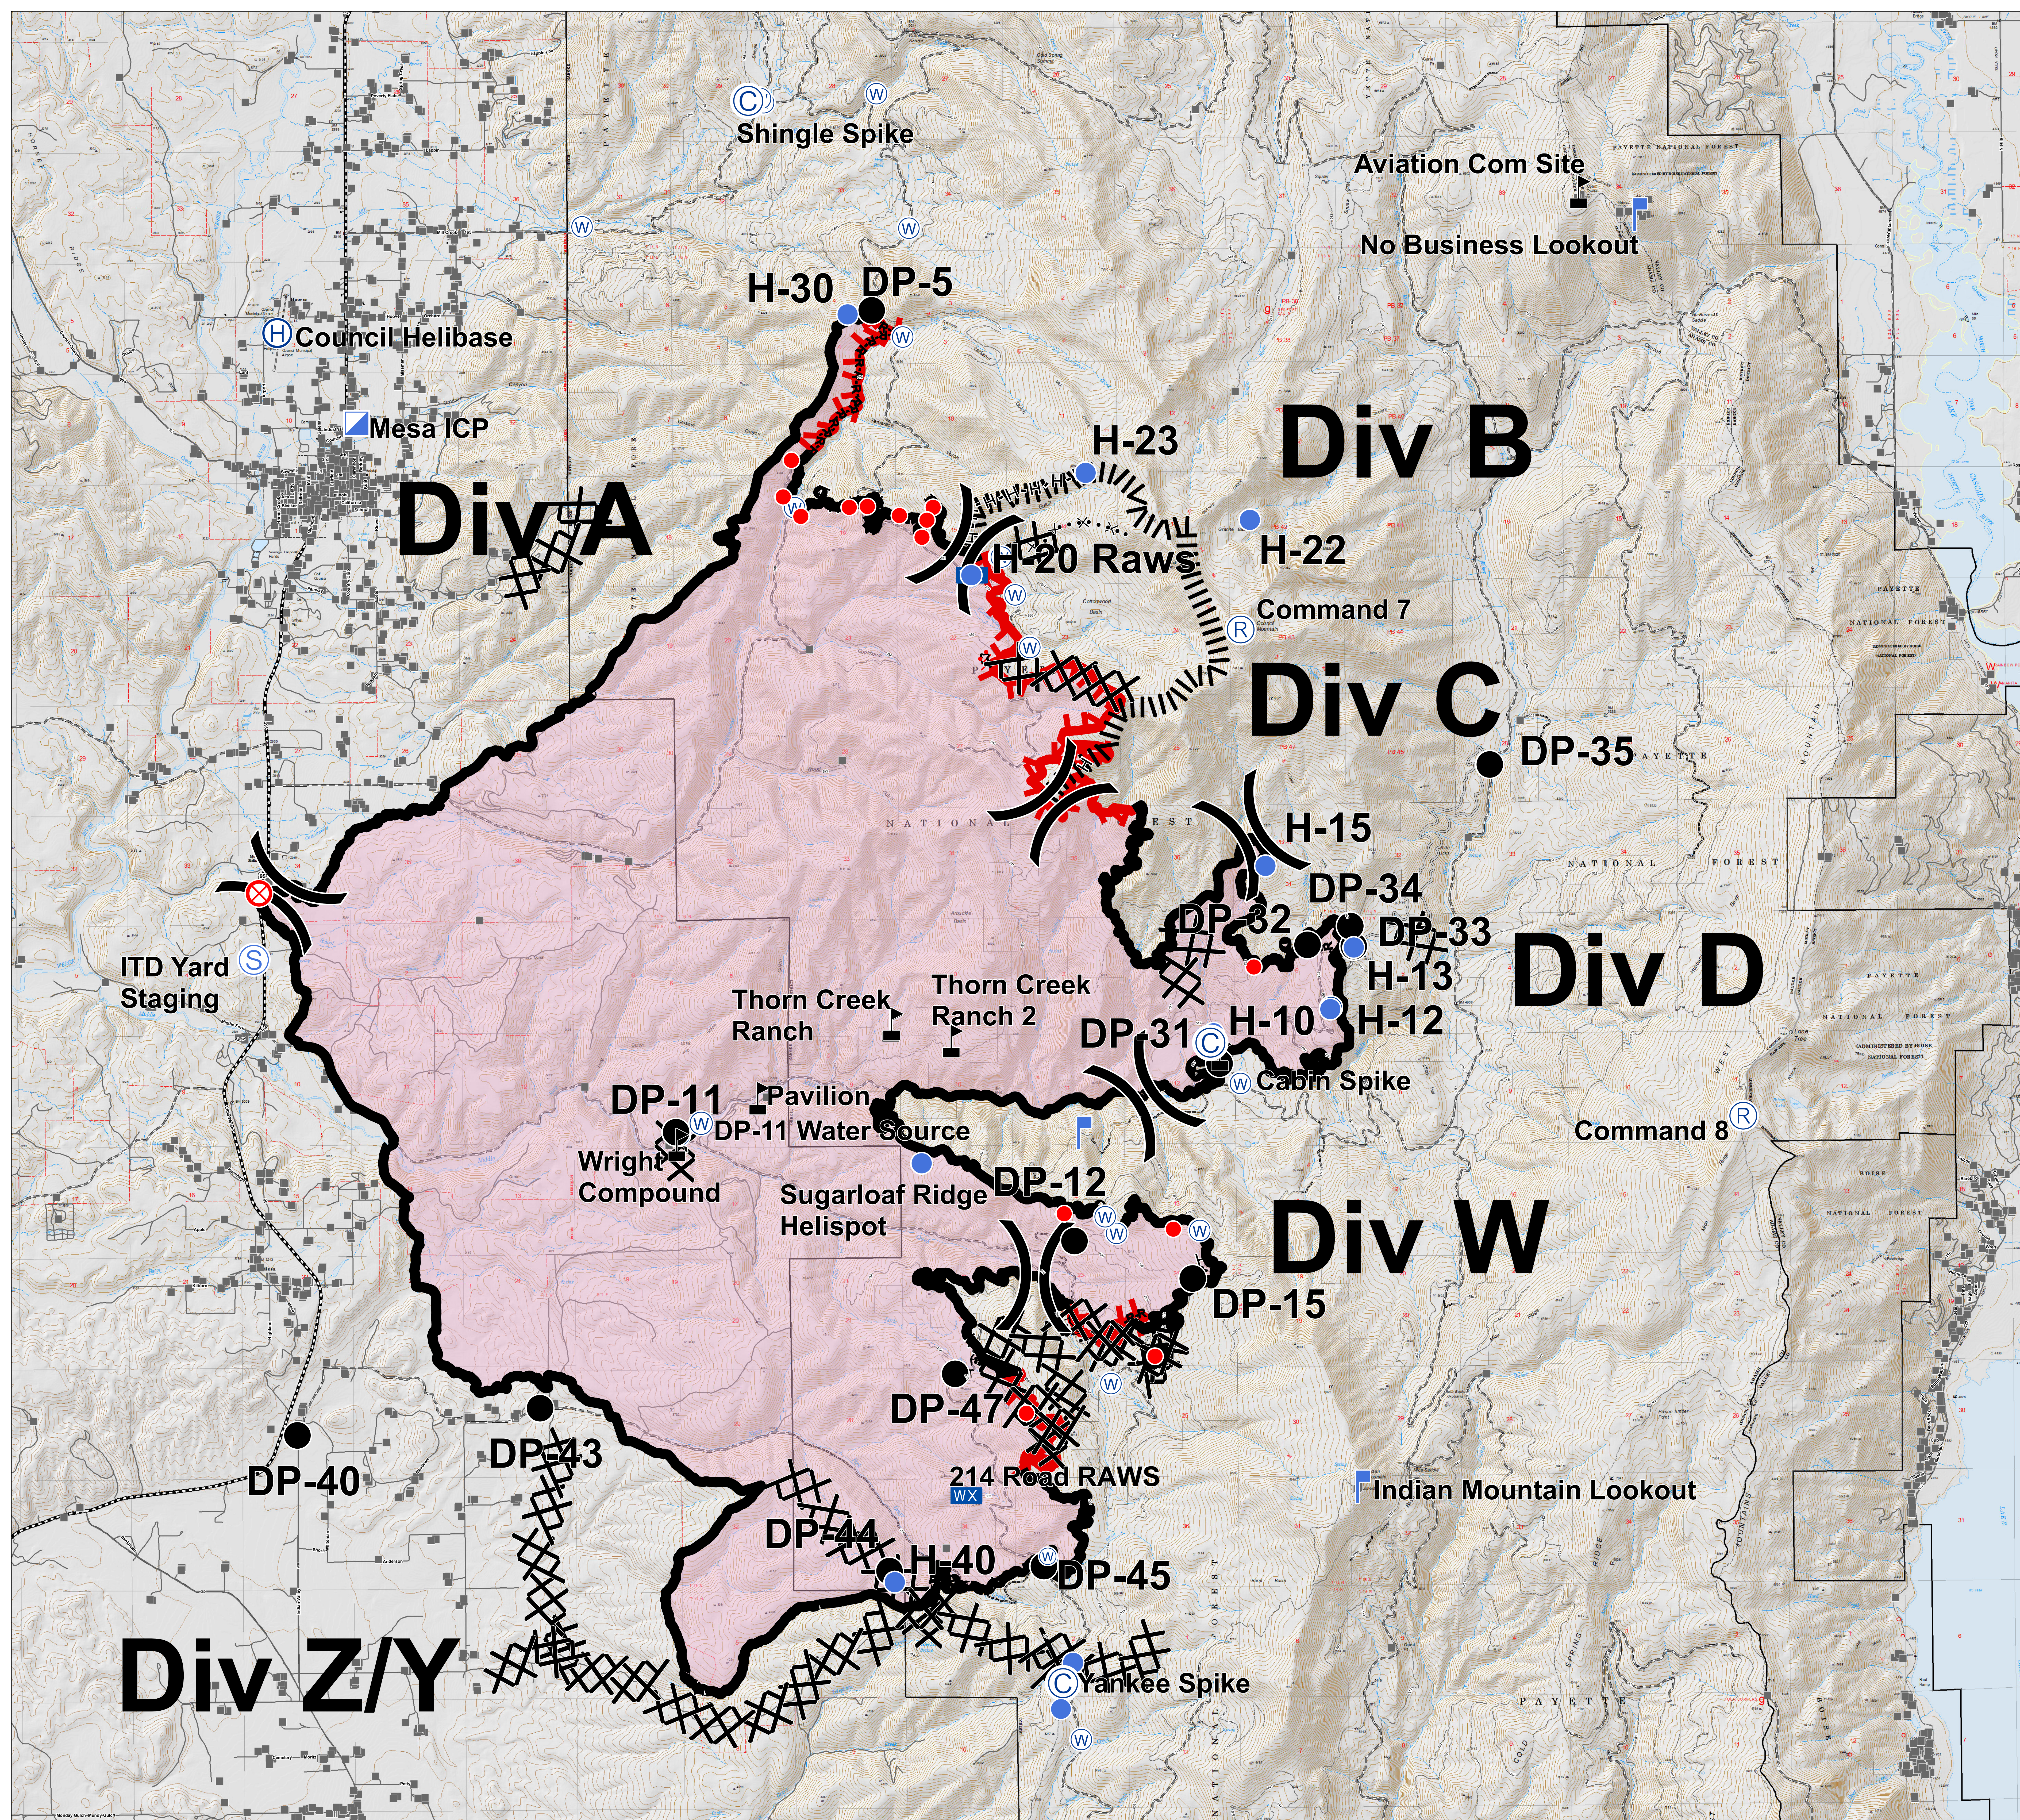

Mesa Briefing

ID-PAF-000270
 August 13, 2018
 Approx 34,700 acres
 Palm IR from 8/12/2018

- Camp
- Drop Point
- Fire Origin: July 26, 1911hr
- Helibase
- Helispot
- Hot Spot
- Incident Command Post
- IR Isolated Heat Source
- Lookout
- Mobile Weather Unit
- Repeater
- Staging Area
- Water Source
- Value at Risk
- Division Break
- Uncontrolled Fire Edge
- Completed Line
- Structure