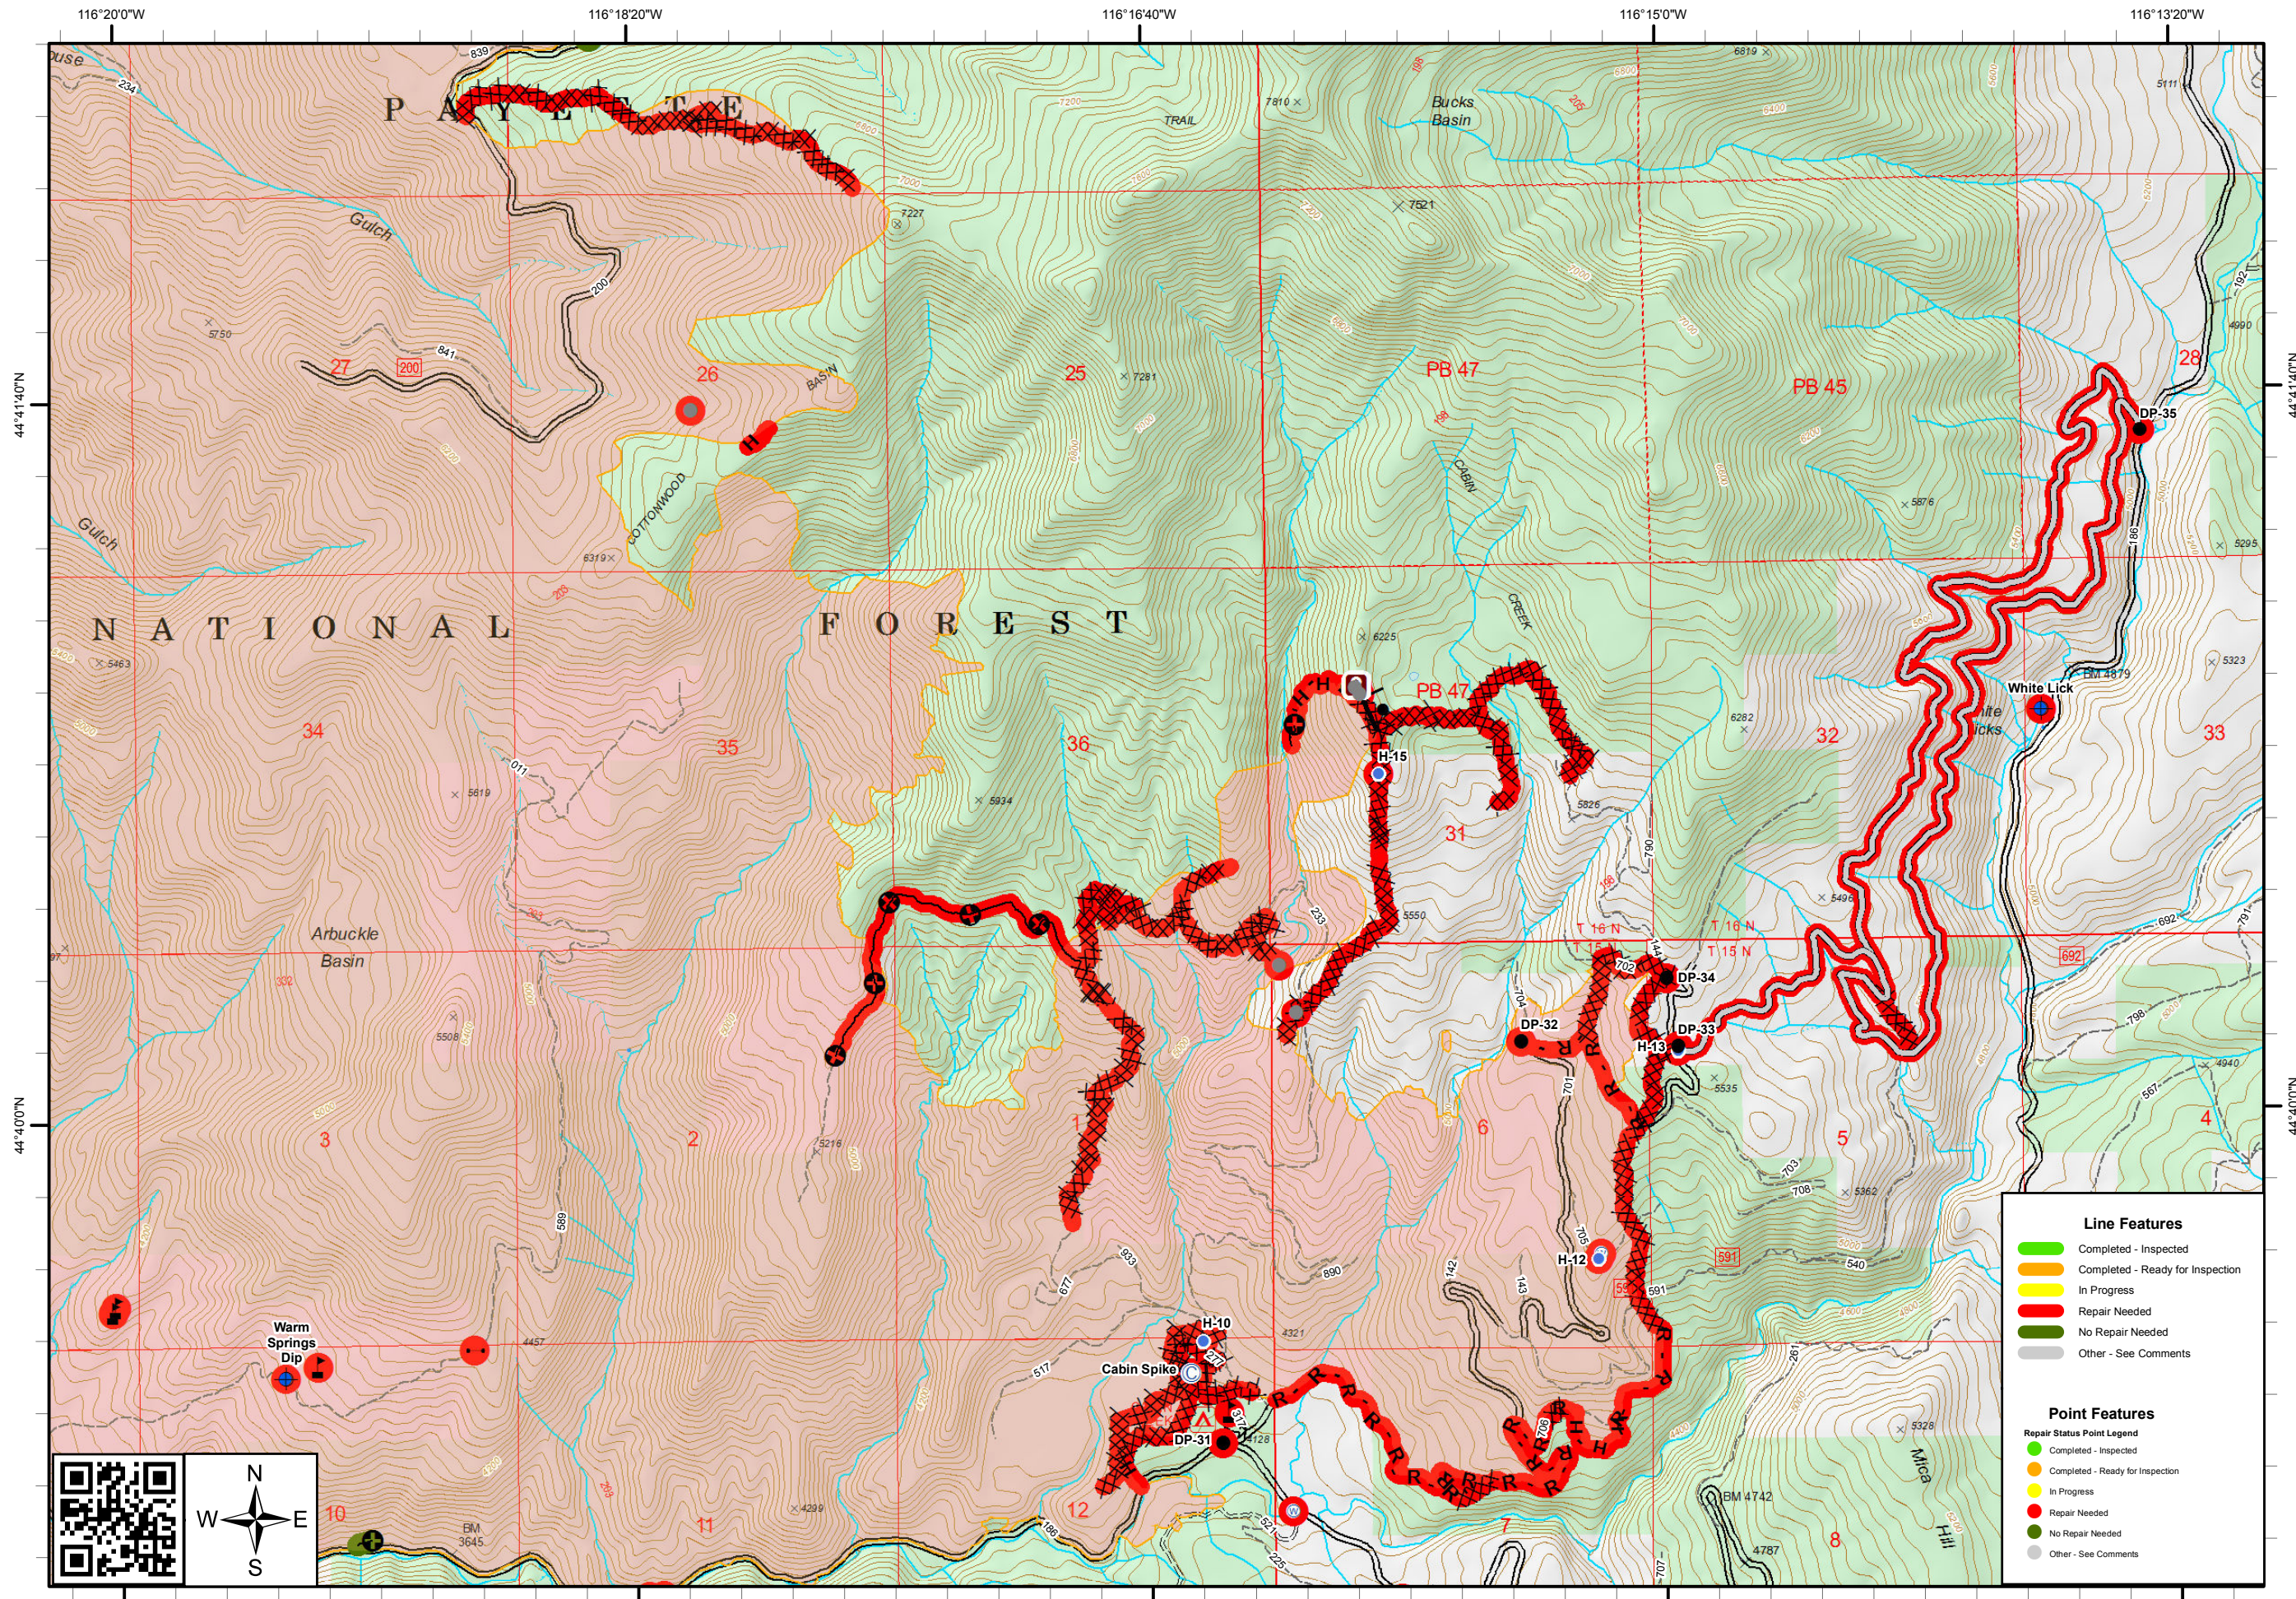

MESA FIRE
ID-PAF-000270
August 16, 2018

Repair MAP
Page Name: B2
34,719 Acres

- Gravel
- Improved
- - Native Material
- ⊗ Completed Dozer Line
- H Completed Hand Line
- R Road as Completed Line
- Access or Improved Road
- ⌞ Completed Burnout
- ⊕ Other
- ⊙ Camp
- Ⓜ Unknown
- Other
- ⊕ Dip Site
- ⊕ Helispot
- ⊕ Water Source
- ⊕ Value at Risk

Line Features

- Completed - Inspected
- Completed - Ready for Inspection
- In Progress
- Repair Needed
- No Repair Needed
- Other - See Comments

Point Features

Repair Status Point Legend

- Completed - Inspected
- Completed - Ready for Inspection
- In Progress
- Repair Needed
- No Repair Needed
- Other - See Comments