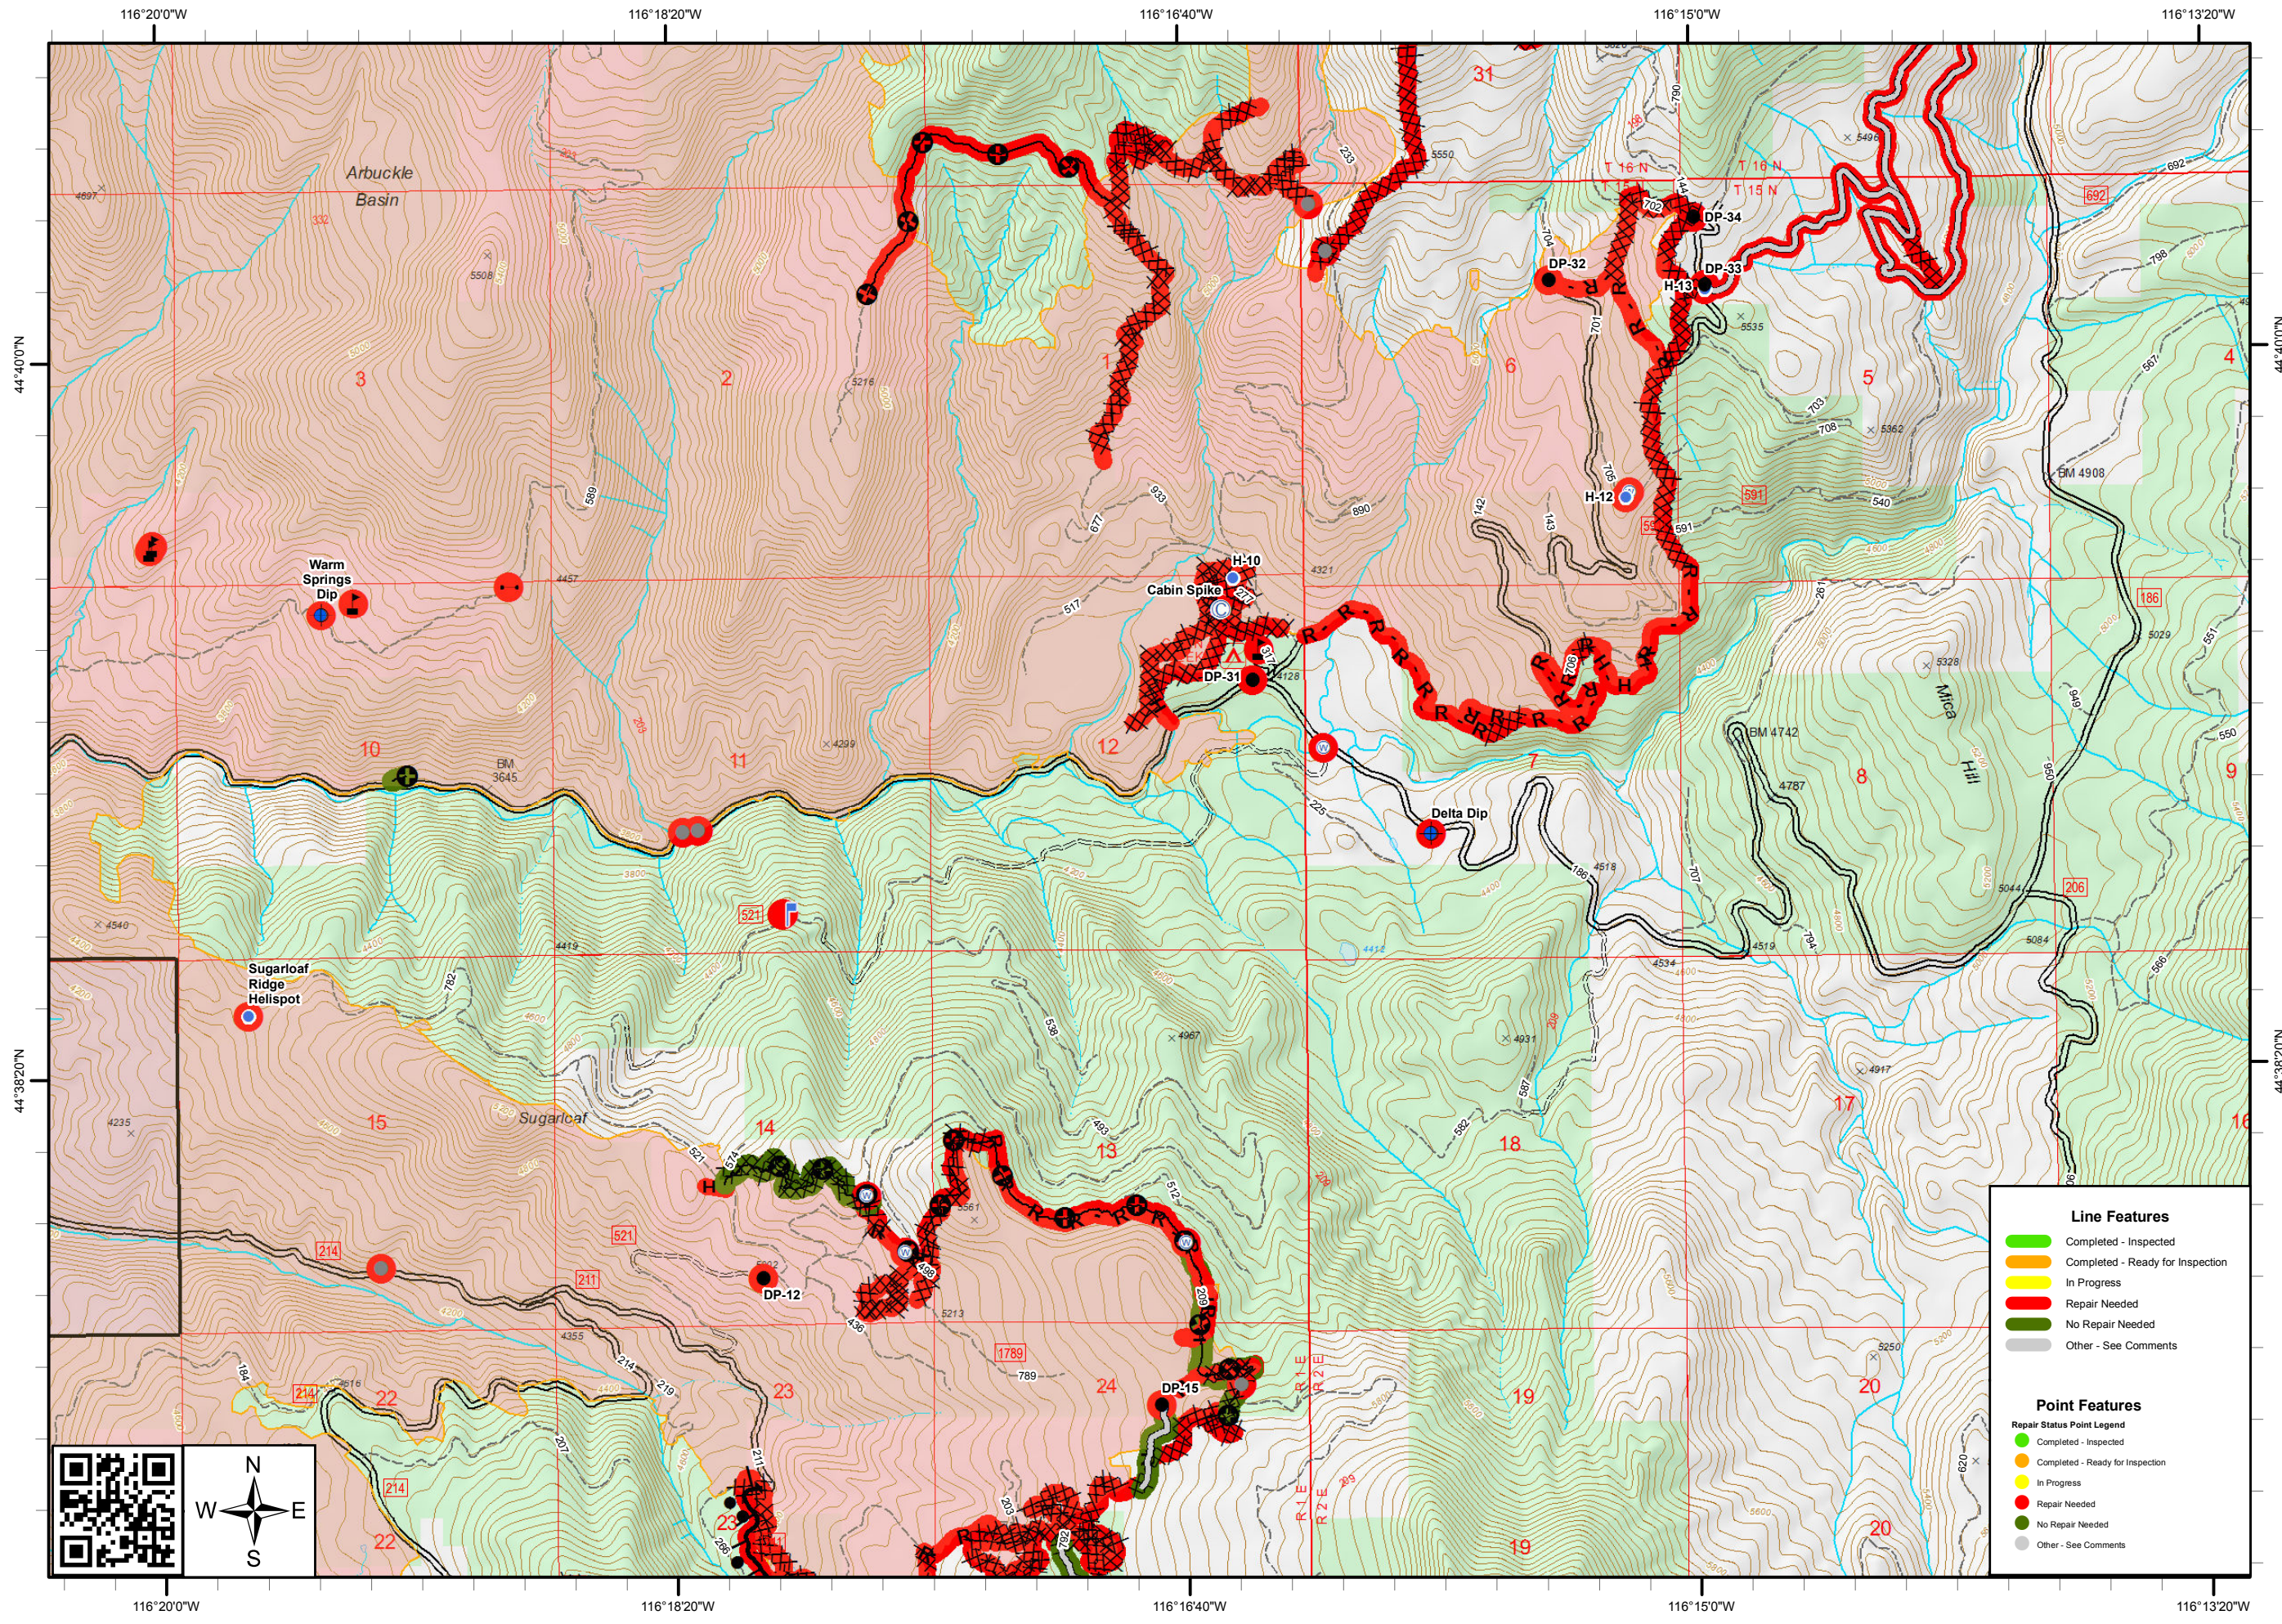

MESA FIRE
 ID-PAF-000270
 August 16, 2018

Repair MAP
 Page Name: C2
 34,719 Acres

- = Gravel
- = Improved
- Native Material
- ⊗ Completed Dozer Line
- H Completed Hand Line
- R Road as Completed Line
- Access or Improved Road
- ⌞ Completed Burnout
- ⊕ Other
- ⊙ Camp
- Other
- ⊕ Dip Site
- Drop Point
- ⊕ Gate
- Helispot
- ⊕ Lookout
- ⊕ Water Source
- ⊕ Value at Risk

Line Features

- Completed - Inspected
- Completed - Ready for Inspection
- In Progress
- Repair Needed
- No Repair Needed
- Other - See Comments

Point Features

Repair Status Point Legend

- Completed - Inspected
- Completed - Ready for Inspection
- In Progress
- Repair Needed
- No Repair Needed
- Other - See Comments