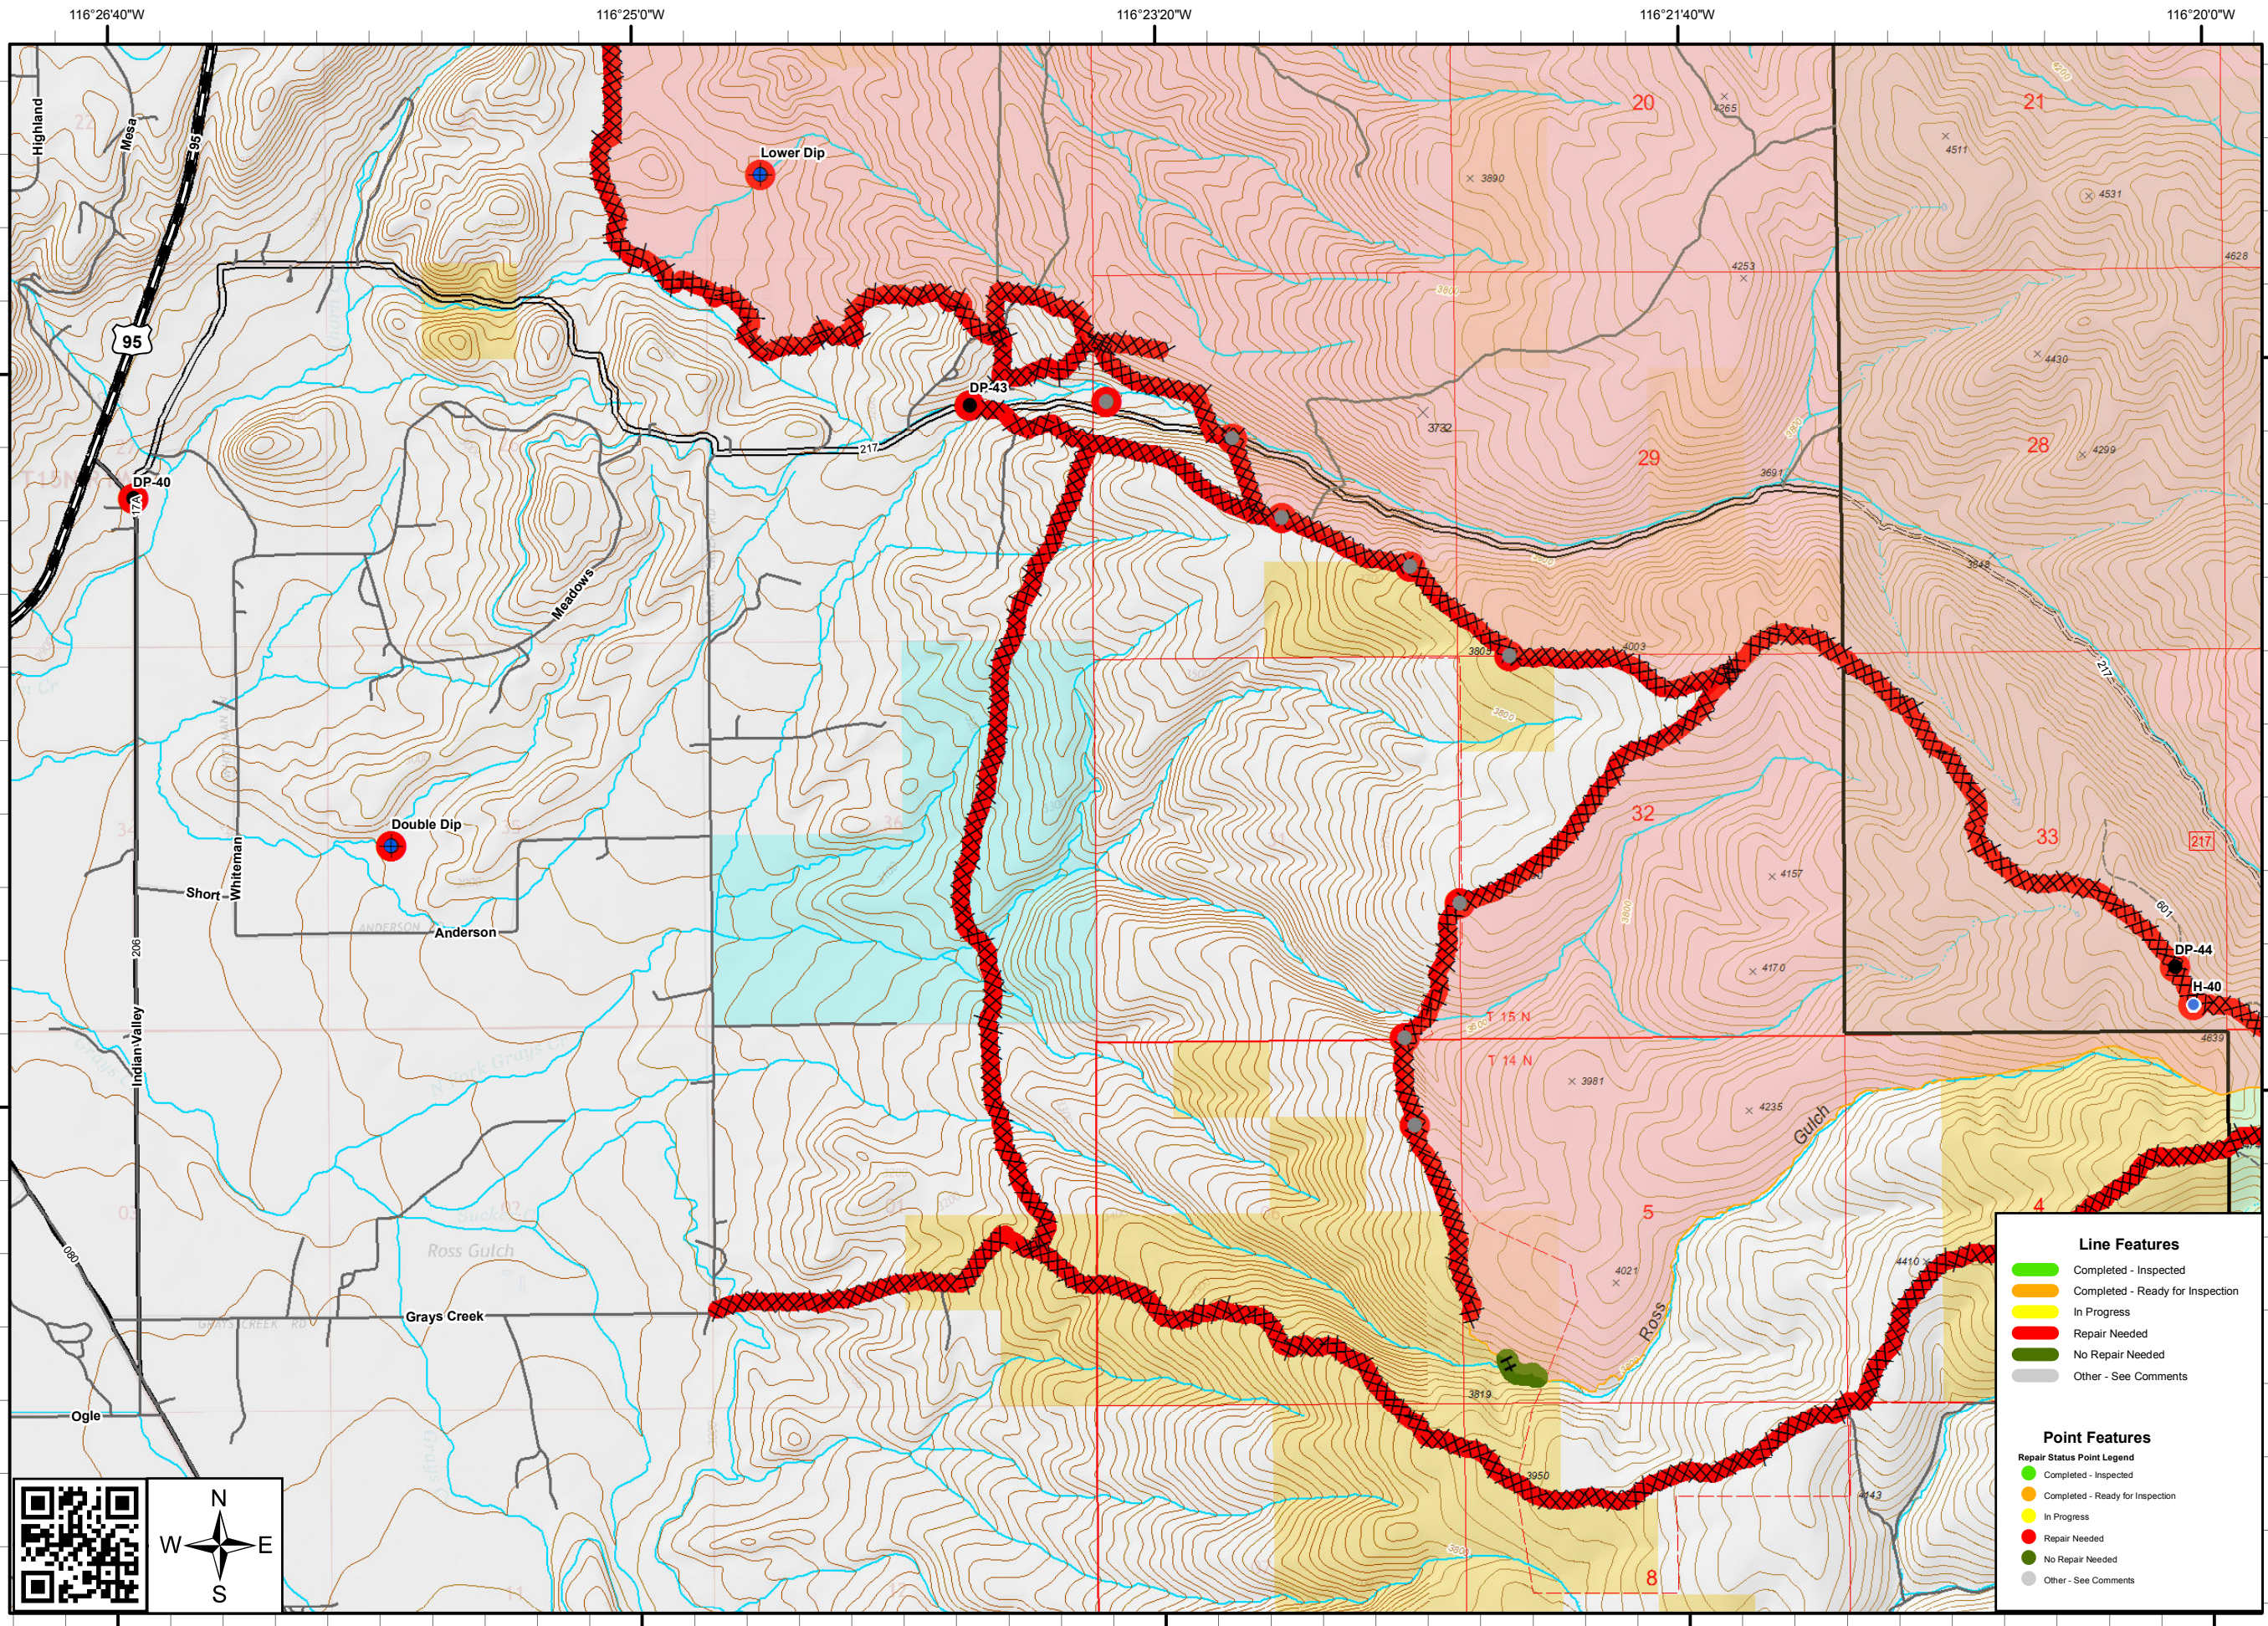

MESA FIRE
ID-PAF-000270
August 16, 2018

Repair MAP
Page Name: D1
34,719 Acres

- ▣ Highway
- Other Roads
- ▬ Paved Road
- ▬ Gravel
- ▬ Improved
- ▬ Native Material
- ⊗ Completed Dozer Line
- H Completed Hand Line
- Other
- ⊕ Dip Site
- Drop Point
- Helispot

Line Features

- ▬ Completed - Inspected
- ▬ Completed - Ready for Inspection
- ▬ In Progress
- ▬ Repair Needed
- ▬ No Repair Needed
- ▬ Other - See Comments

Point Features

Repair Status Point Legend

- Completed - Inspected
- Completed - Ready for Inspection
- In Progress
- Repair Needed
- No Repair Needed
- Other - See Comments