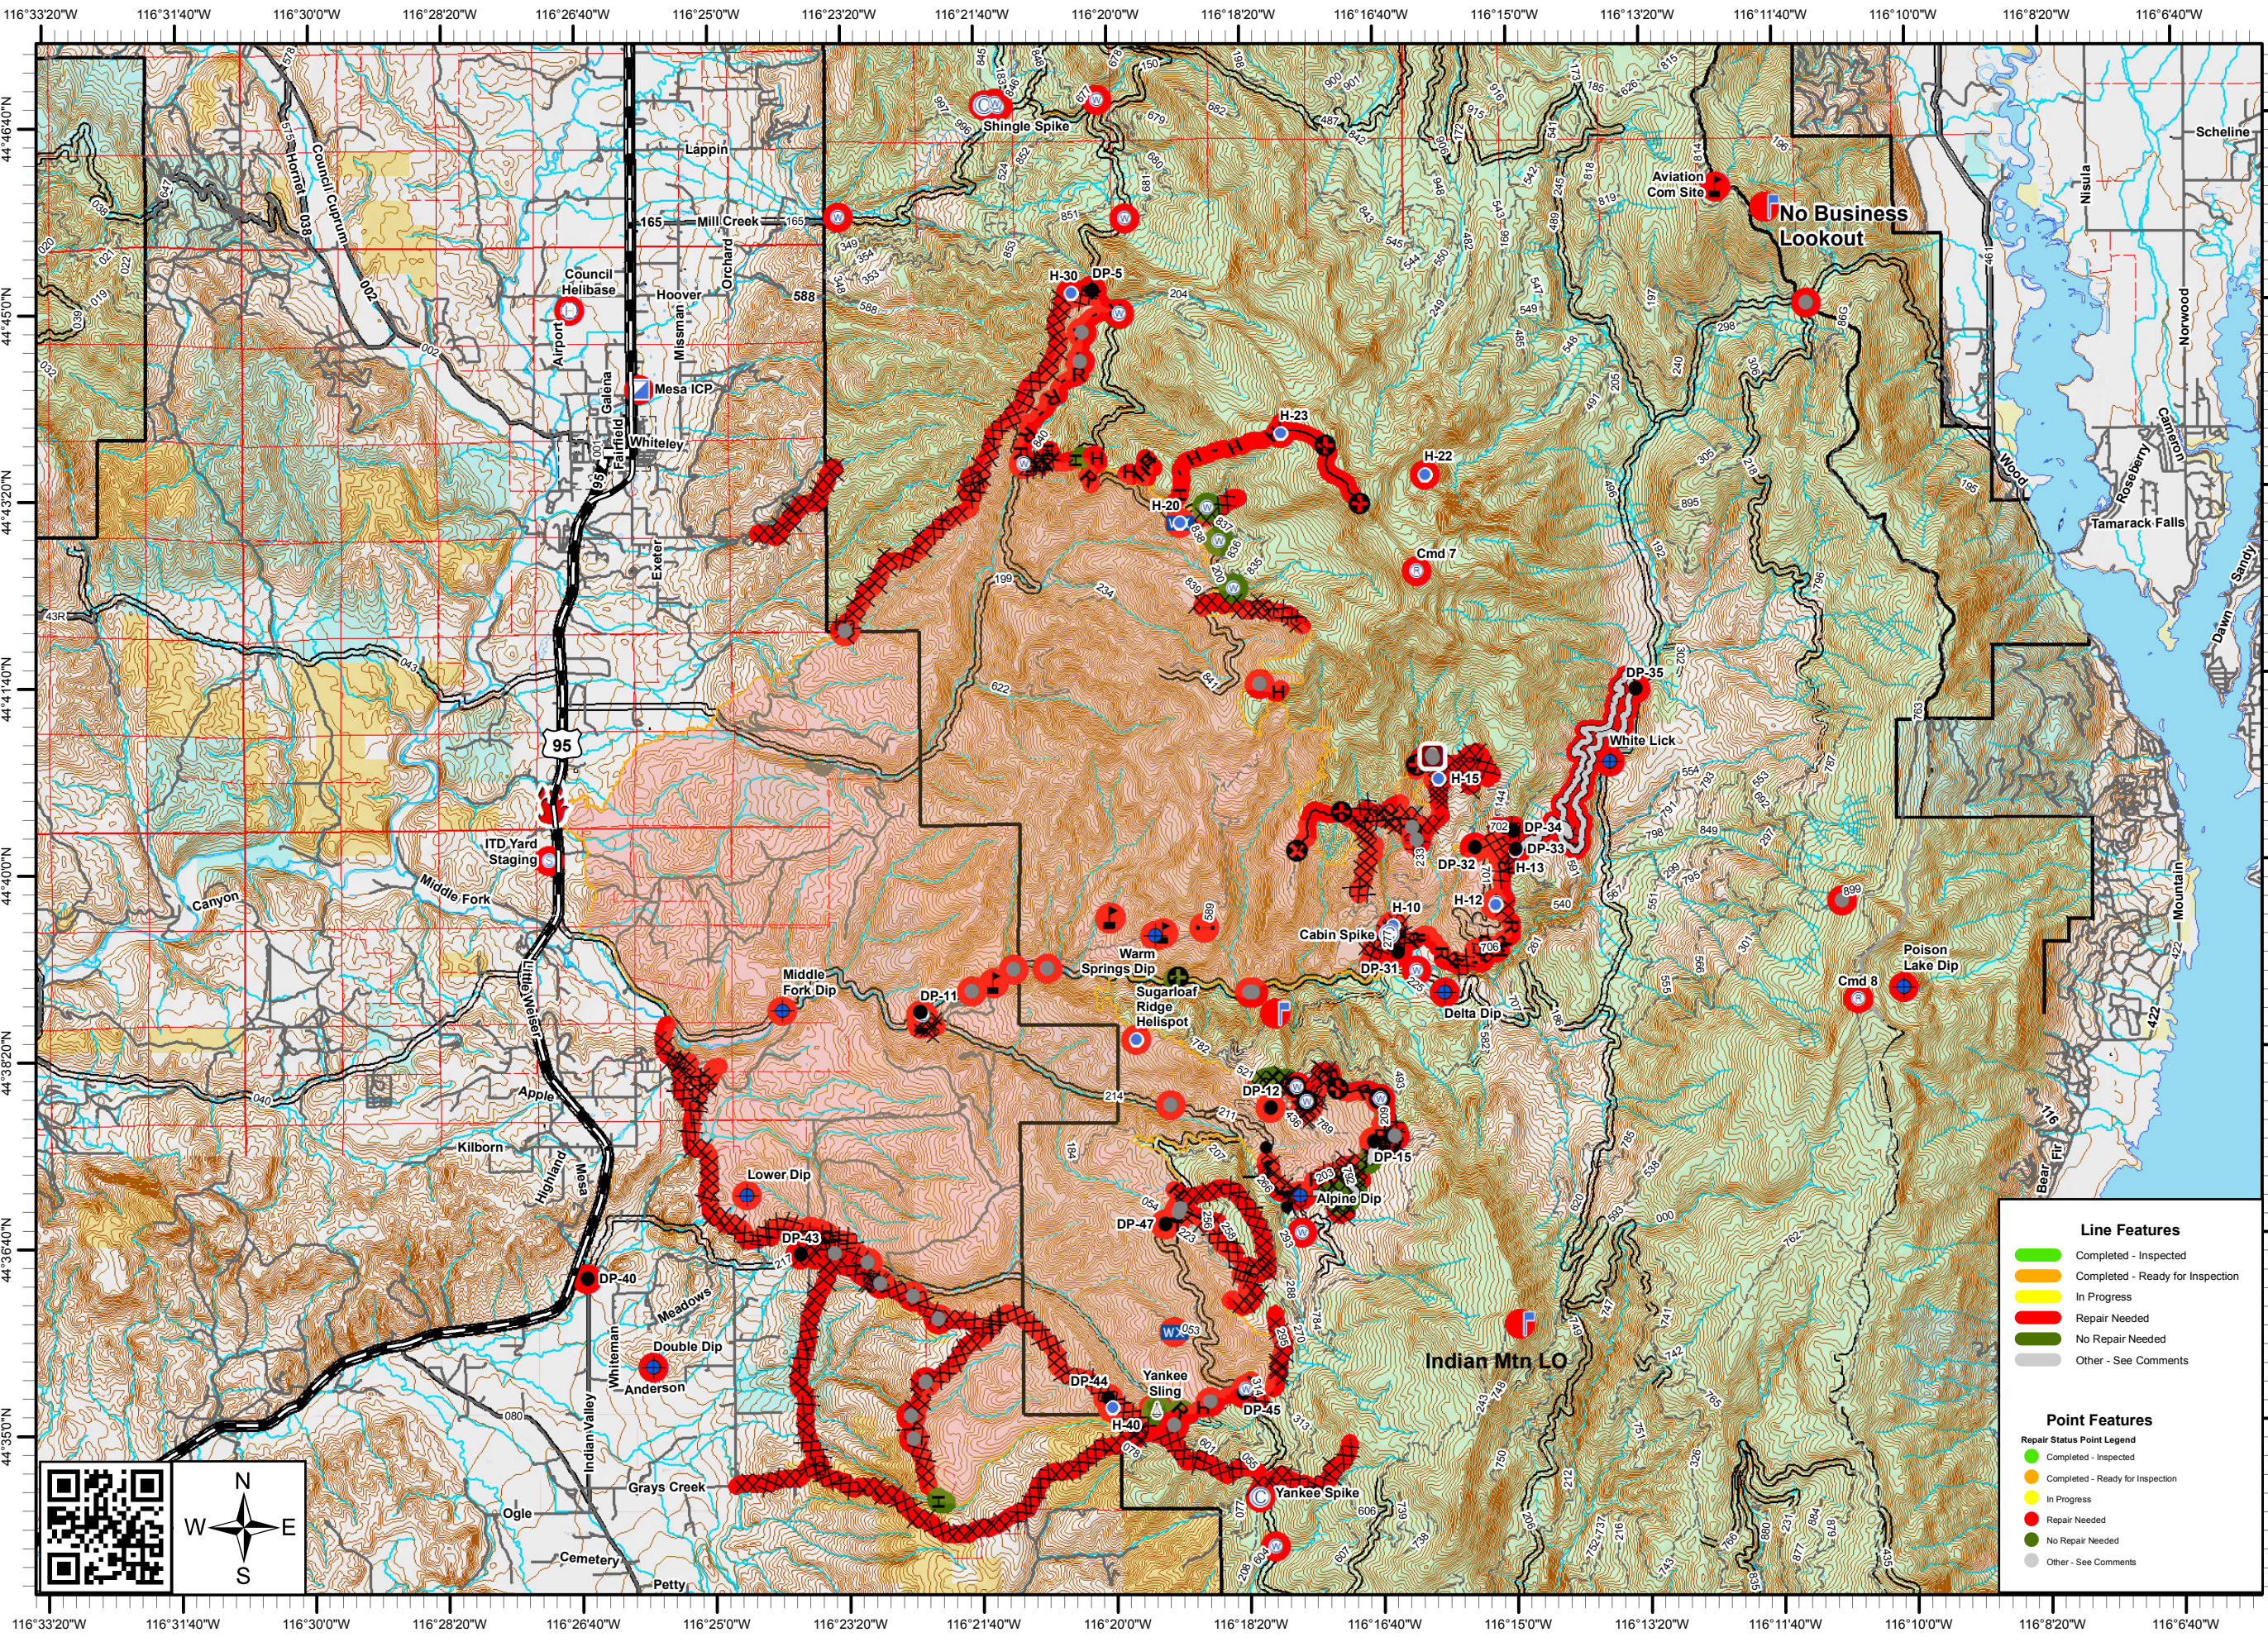

# MESA FIRE

ID-PAF-000270  
August 16, 2018

## Repair MAP

Page Name: Index  
34,719 Acres

- Highway
- Other Roads
- Paved Road
- Gravel
- Improved
- Native Material
- Completed Dozer Line
- Completed Hand Line
- Road as Completed Line
- Access or Improved Road
- Completed Burnout
- Other
- Camp
- Fire Origin
- Unknown
- Other
- Dip Site
- Drop Point
- Gate
- Helibase
- Helispot
- ICP
- Lookout
- Mobile Weather Unit
- Repeater
- Sling Site
- Staging Area
- Water Source
- Value at Risk

**Line Features**

- Completed - Inspected
- Completed - Ready for Inspection
- In Progress
- Repair Needed
- No Repair Needed
- Other - See Comments

**Point Features**

Repair Status Point Legend

- Completed - Inspected
- Completed - Ready for Inspection
- In Progress
- Repair Needed
- No Repair Needed
- Other - See Comments

0 0.5 1 2 Miles