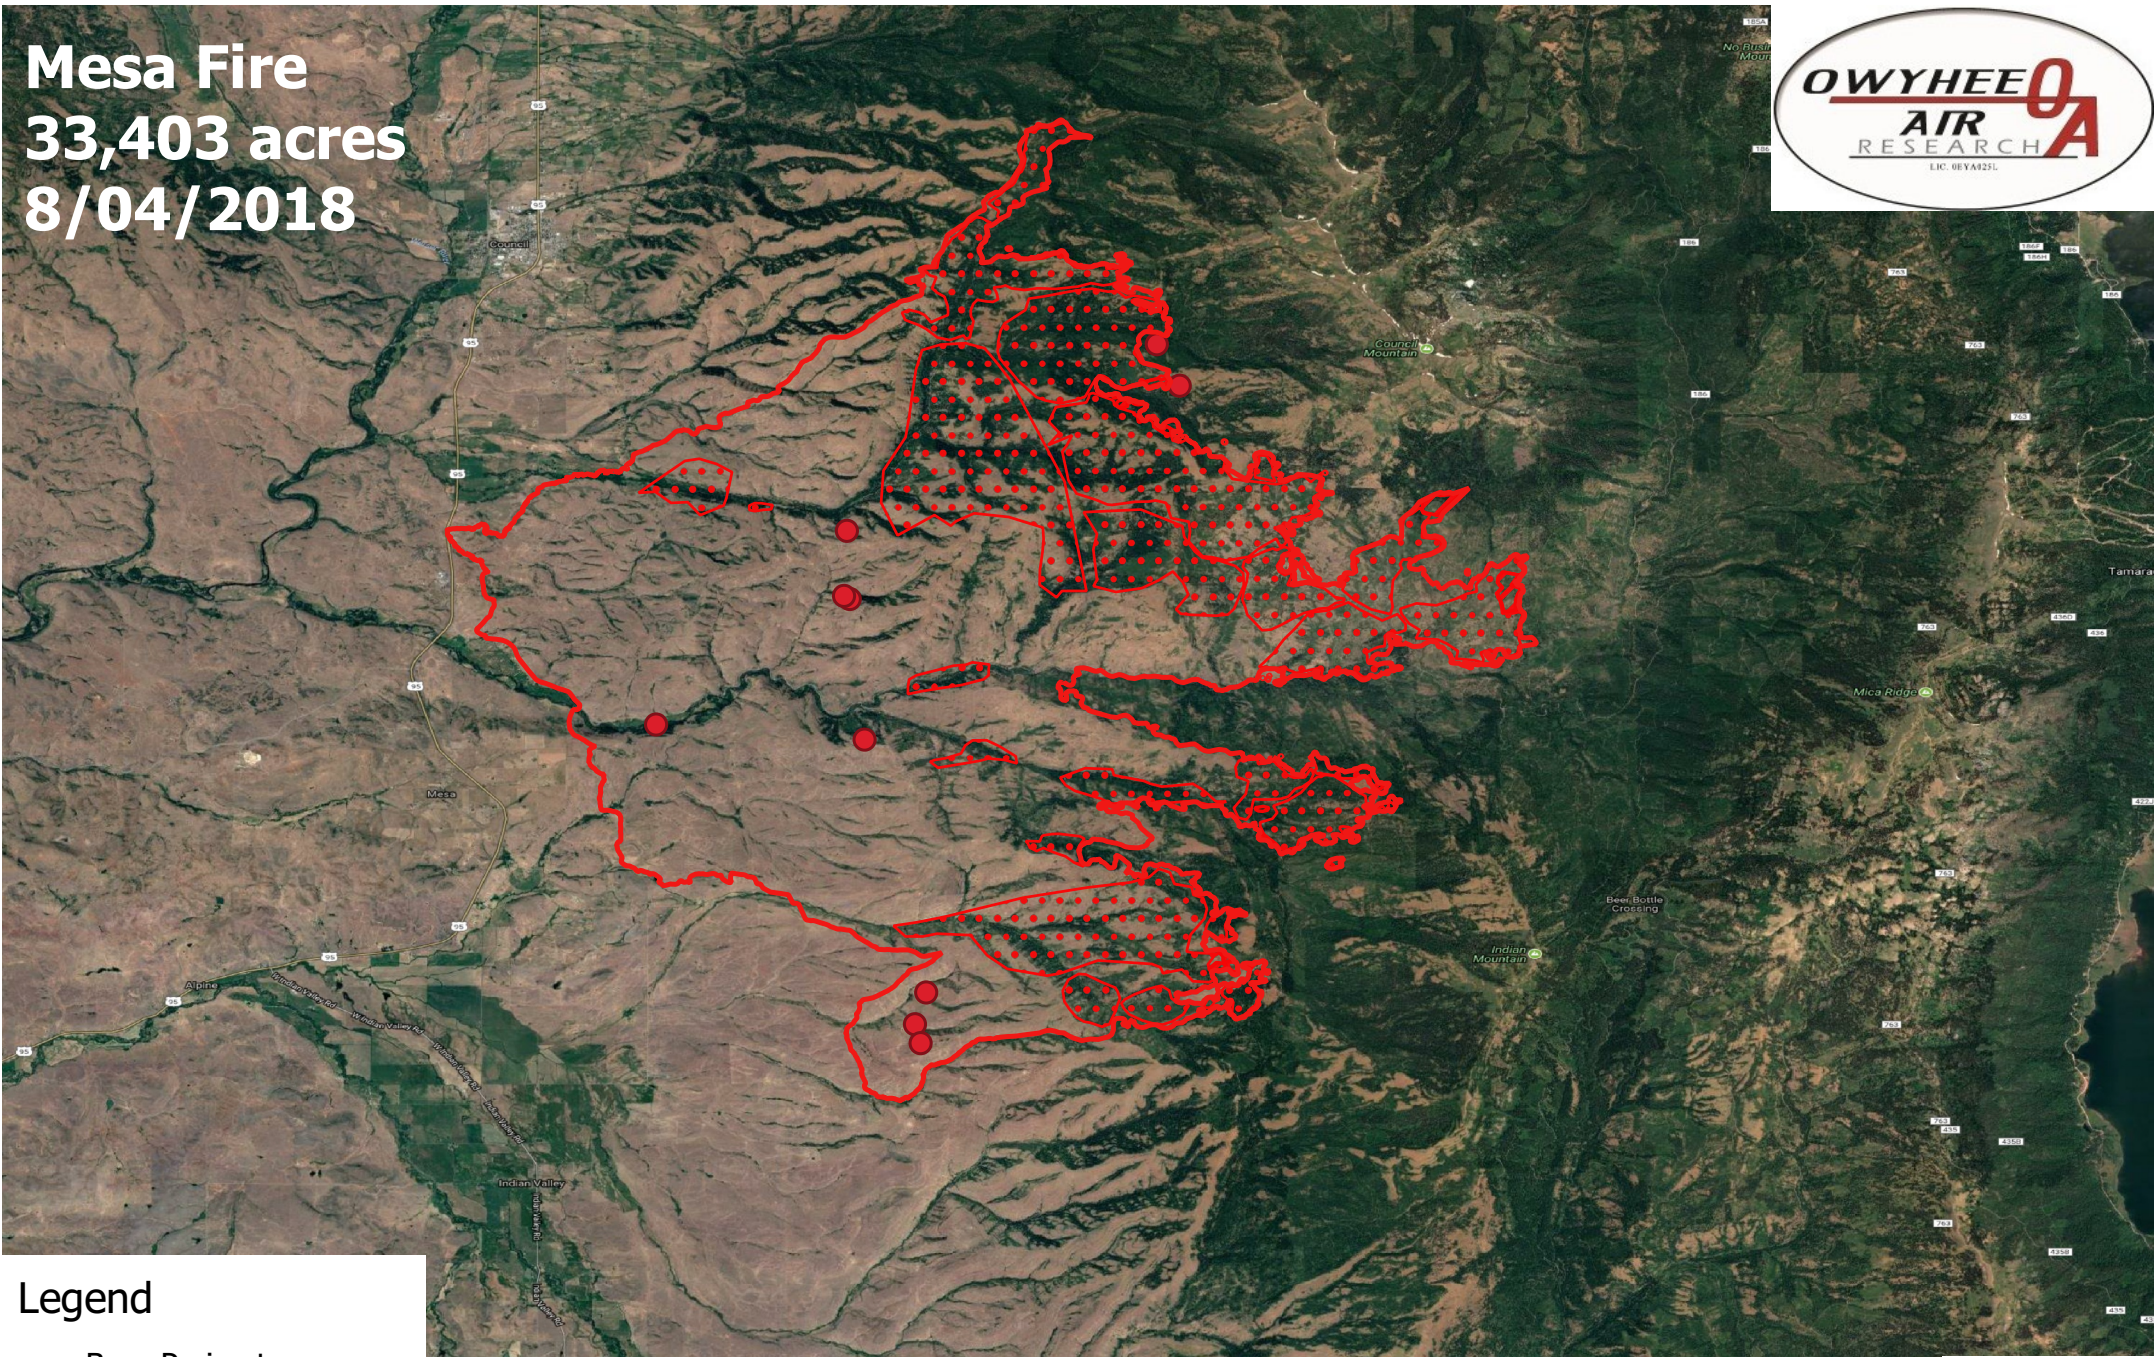

Mesa Fire

33,403 acres
8/04/2018

Legend

- Burn Perimeter
- ▨ Intense Heat
- Scattered Heat
- Isolated Heat

Projection: WGS84
Produced by Owyhee Air Research, Inc.
dmelody@owyheear.com (208)442-5405