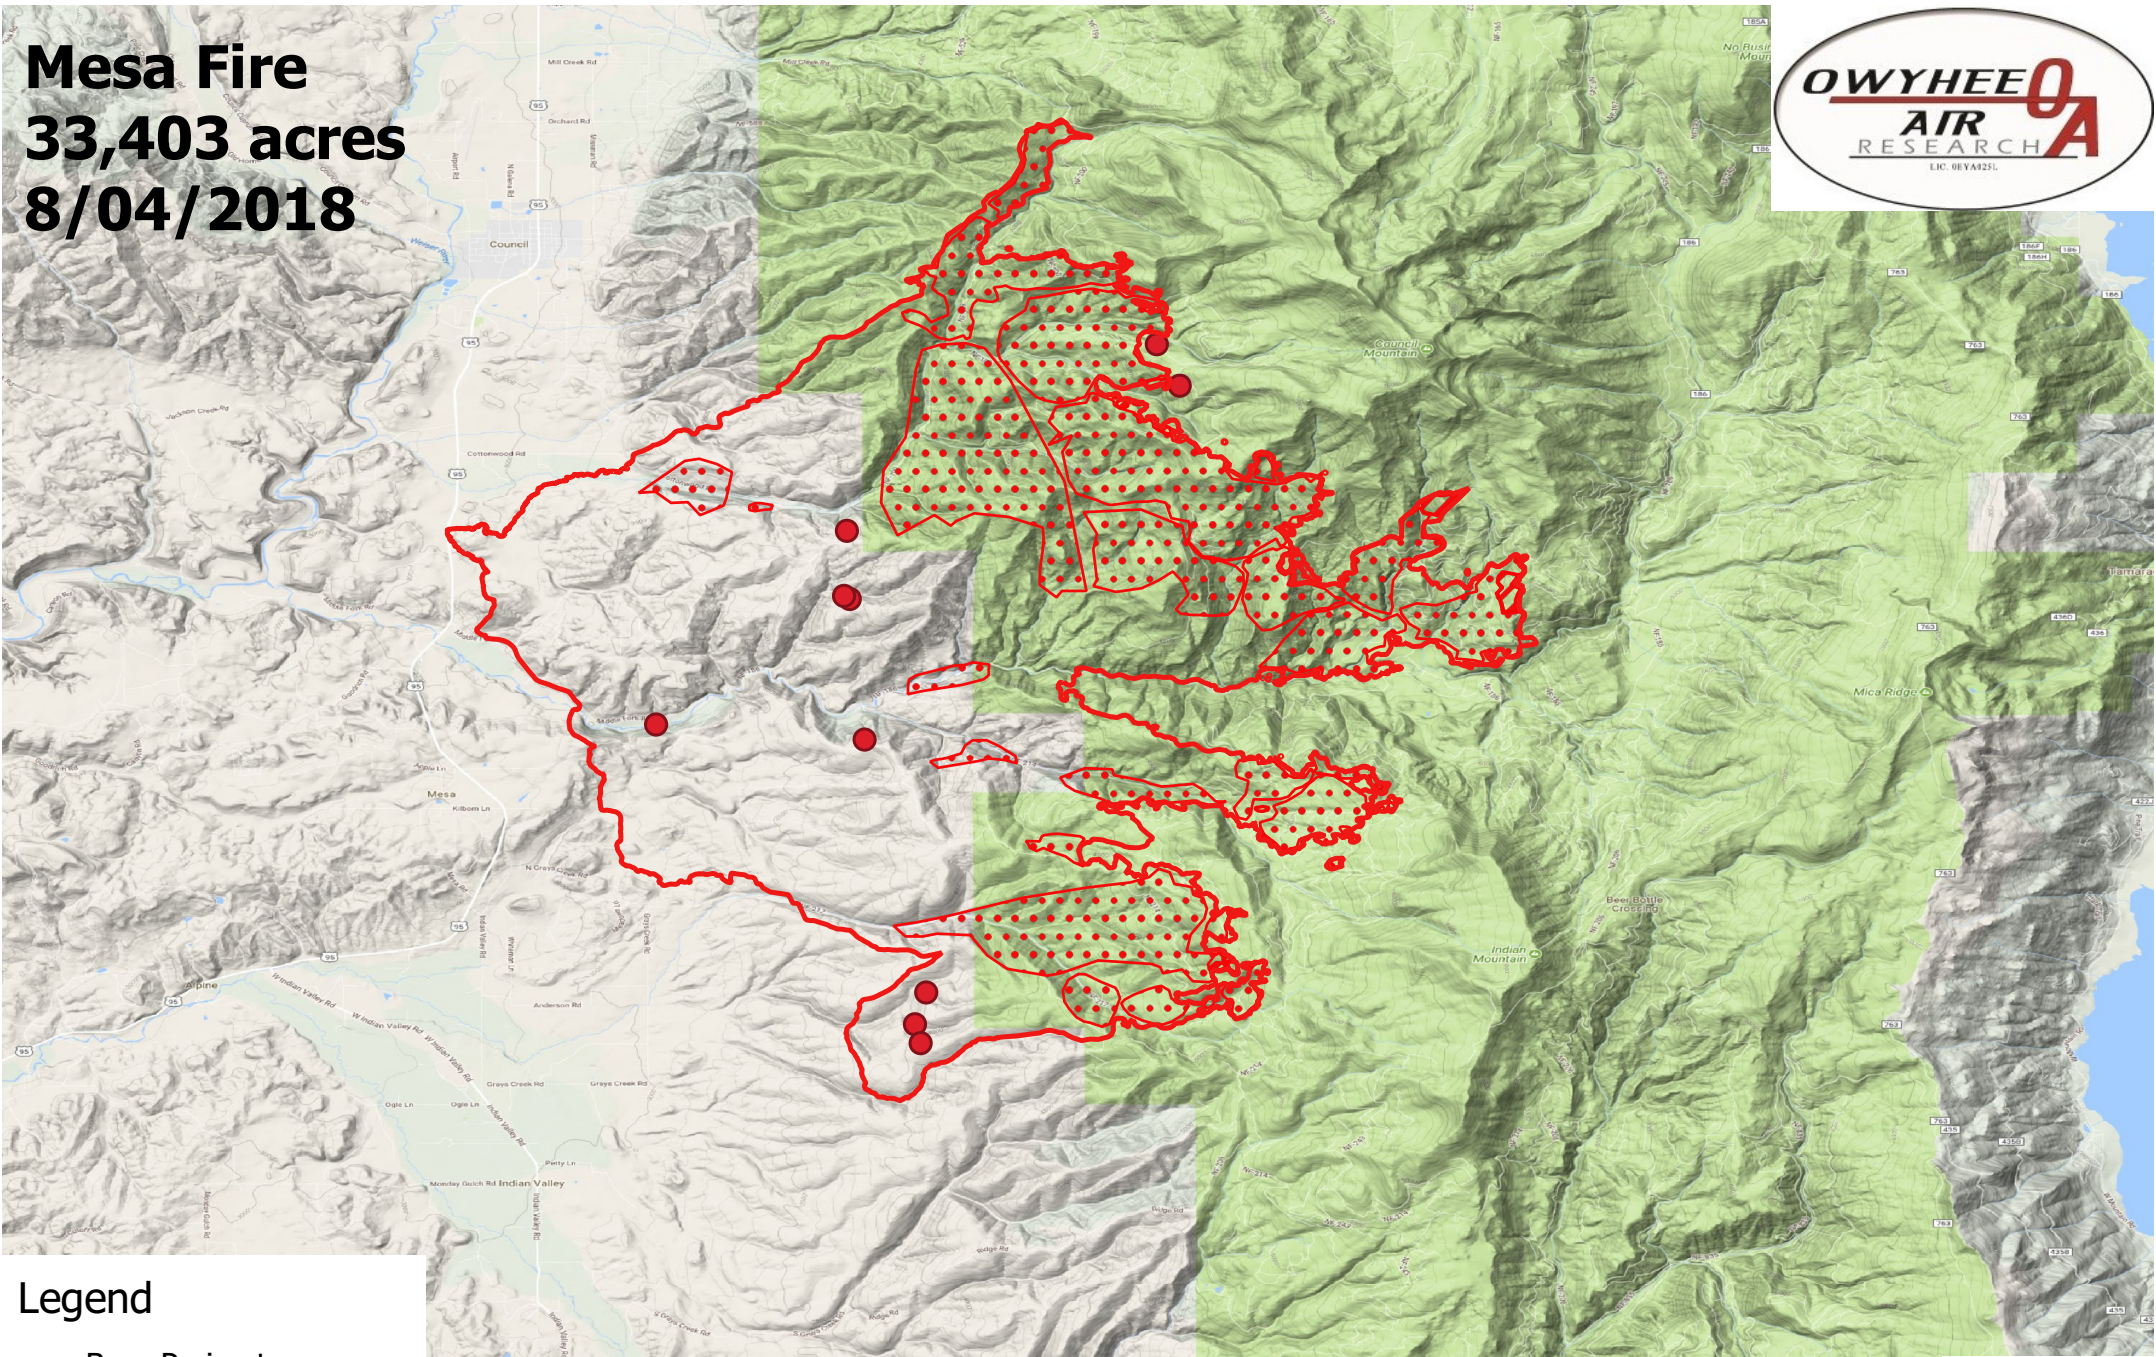

Mesa Fire

33,403 acres

8/04/2018

Legend

- Burn Perimeter
- Intense Heat
- Scattered Heat
- Isolated Heat

Projection: WGS84
Produced by Owyhee Air Research, Inc.
dmelody@owyheeair.com (208)442-5405