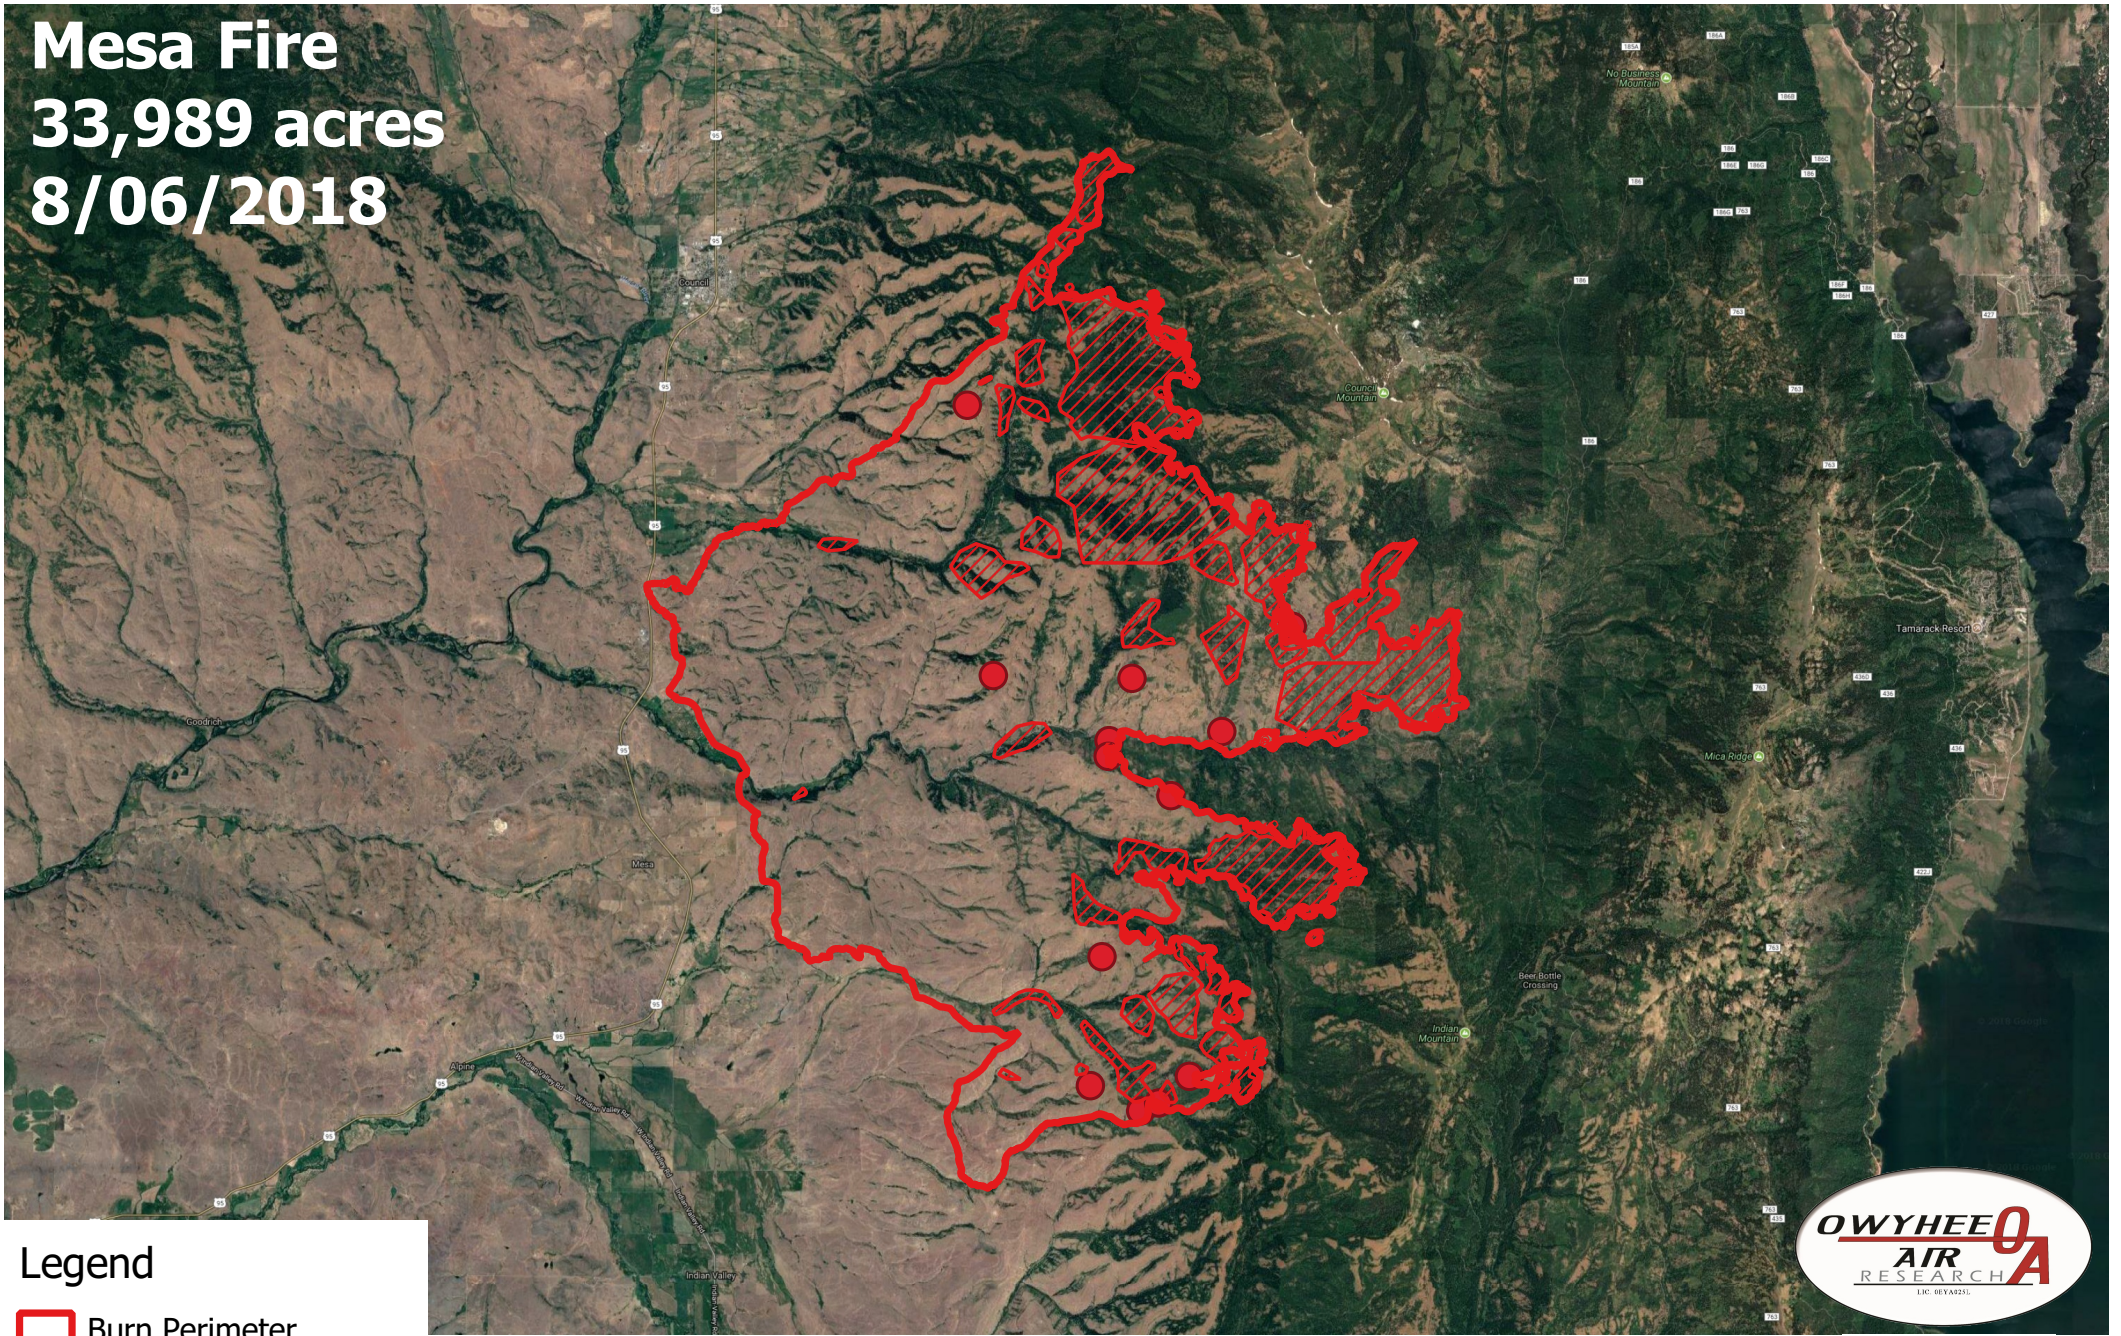

Mesa Fire

33,989 acres
8/06/2018

Legend

-  Burn Perimeter
-  Intense Heat
-  Scattered Heat
-  Isolated Heat

2.5 0 2.5 5 7.5 10 km

Projection: WGS84
Produced by Owyhee Air Research
dmelody@owyheeair.com (208) 442-5405