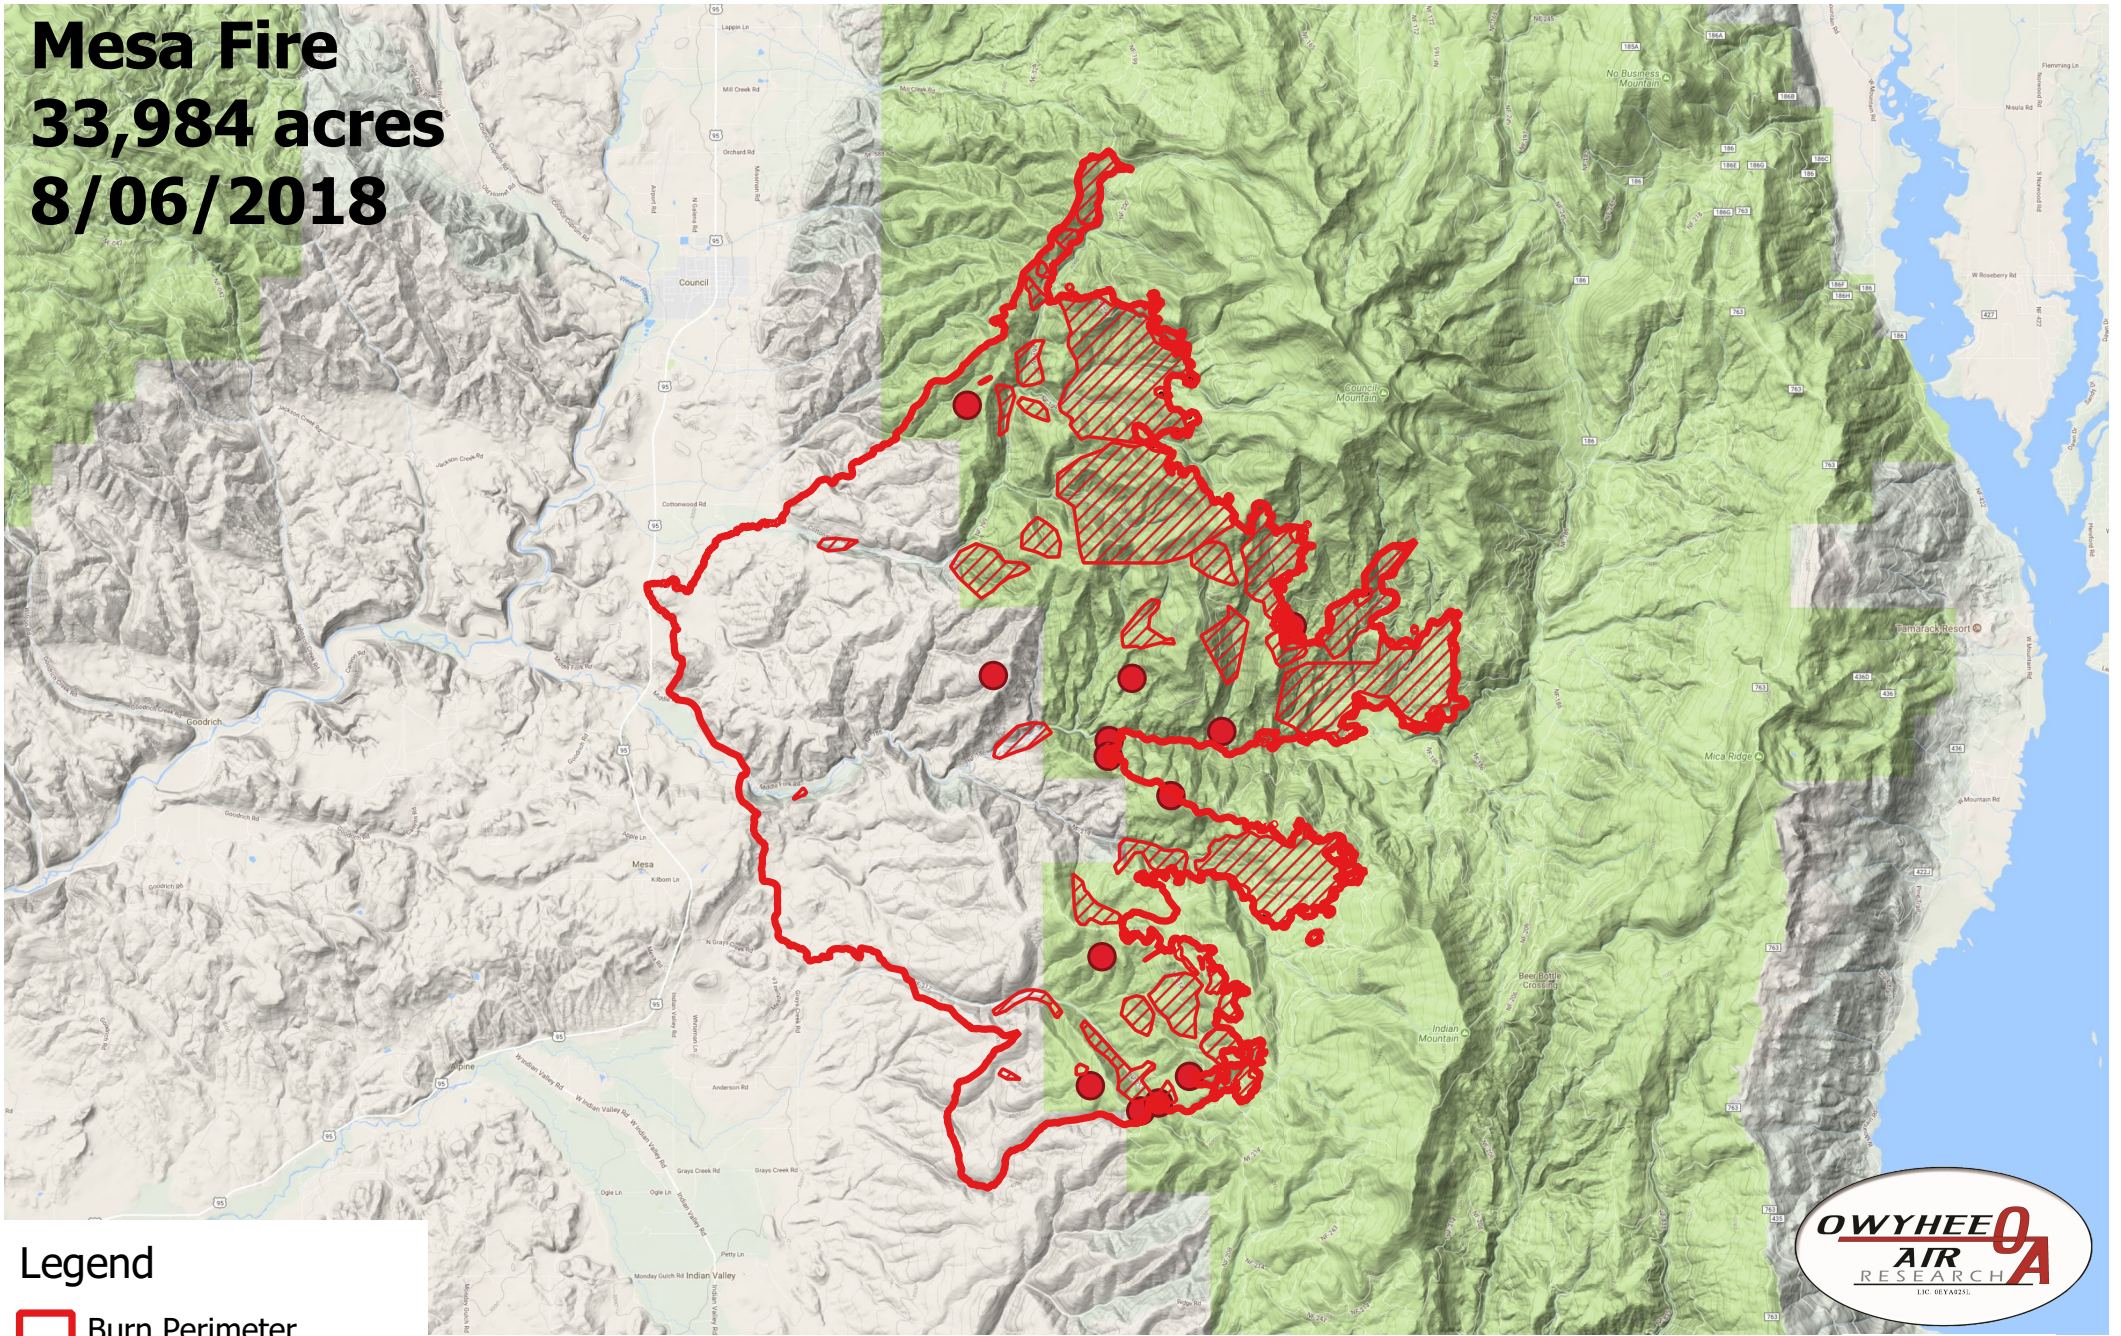

Mesa Fire

33,984 acres
8/06/2018

Legend

-  Burn Perimeter
-  Intense Heat
-  Scattered Heat
-  Isolated Heat

2.5 0 2.5 5 7.5 10 km

Projection: WGS84
Produced by Owyhee Air Research
dmelody@owyheear.com (208) 442-5405