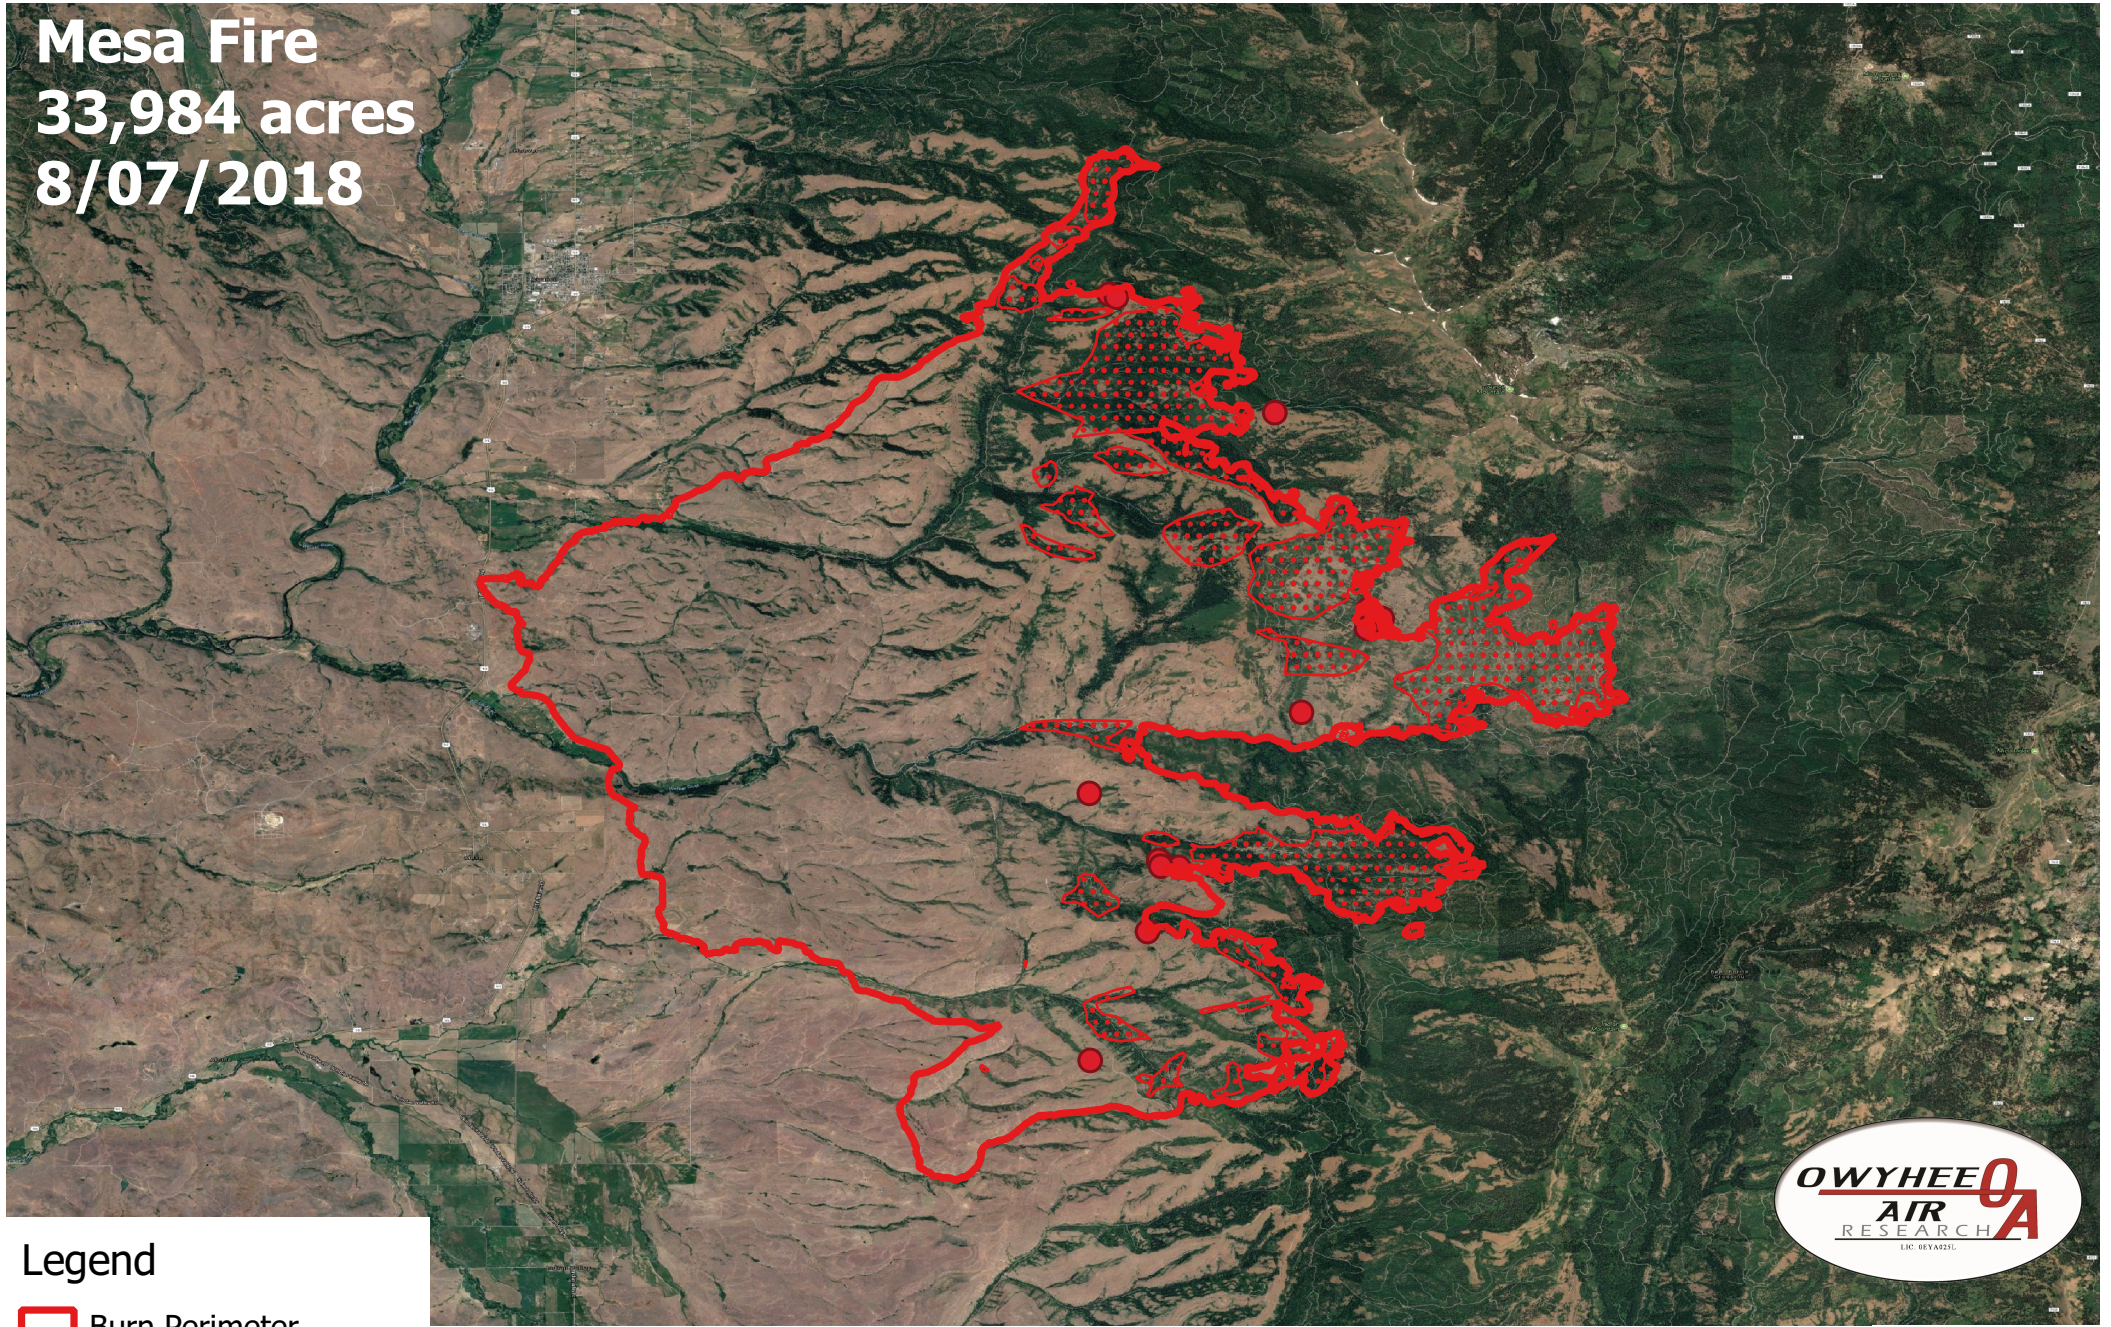

Mesa Fire
33,984 acres
8/07/2018

Legend

-  Burn Perimeter
-  Intense Heat
-  Scattered Heat
-  Isolated Heat

Projection: WGS84
Produced by Owyhee Air Research
dmelody@owyheeair.com (208) 442-5405