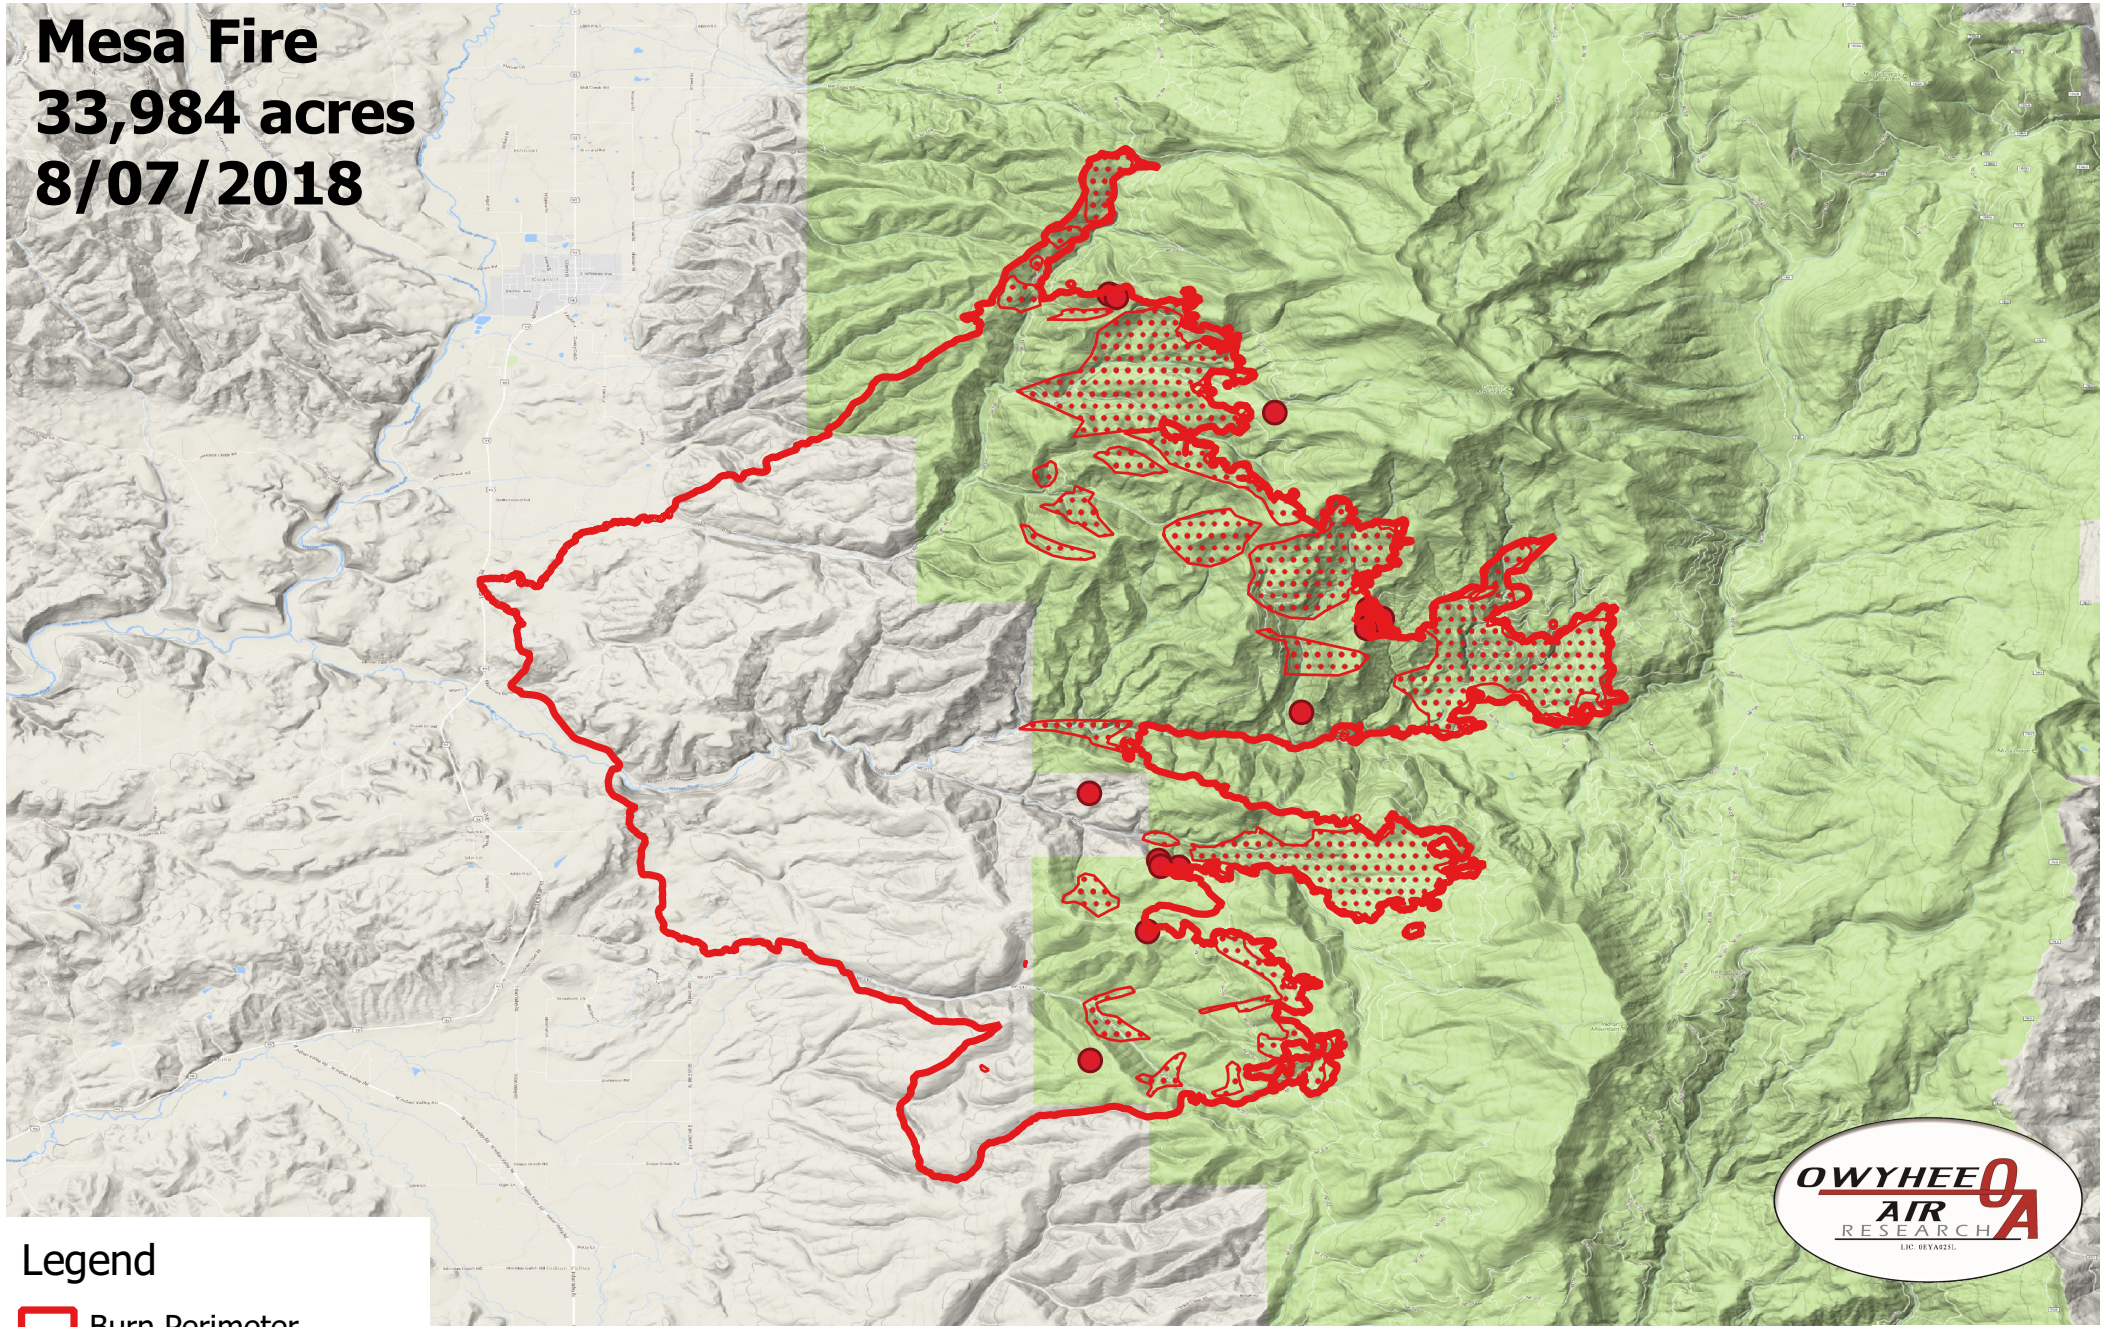

Mesa Fire

33,984 acres
8/07/2018

Legend

-  Burn Perimeter
-  Intense Heat
-  Scattered Heat
-  Isolated Heat

Projection: WGS84
Produced by Owyhee Air Research
dmelody@owyheear.com (208) 442-5405