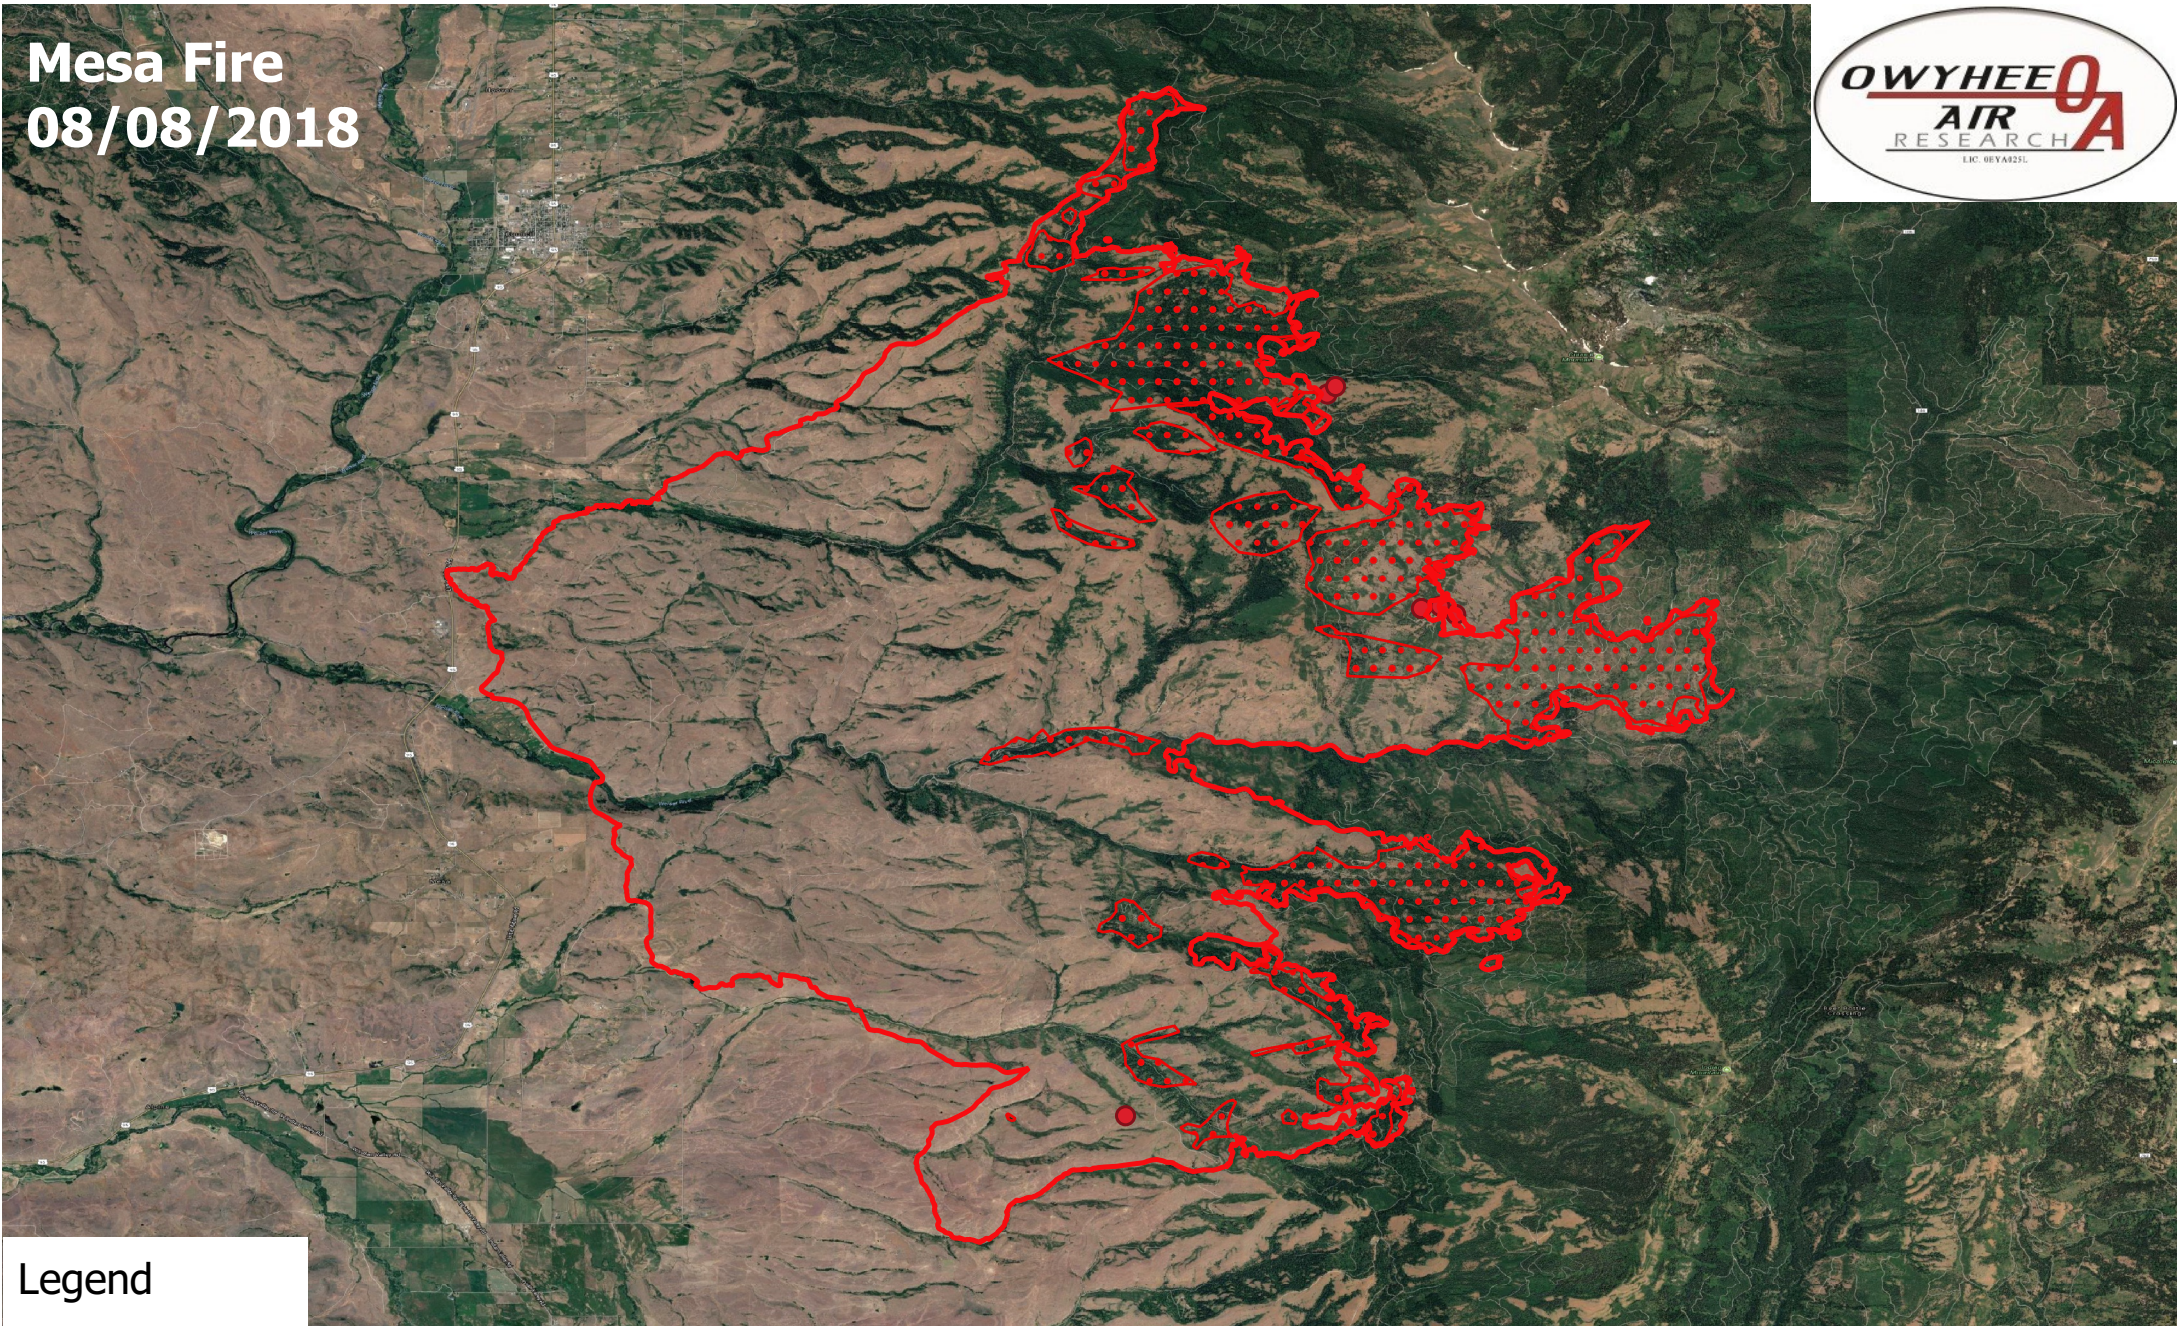

Mesa Fire 08/08/2018

Legend

- Fire Perimeter
- ▨ Intense Heat
- Scattered Heat
- Isolated Heat

Projection: WGS84

Scale: 1:60,000

Produced By Owyhee Air Research, Inc.
dmelody@owyheeair.com (208)442-5405