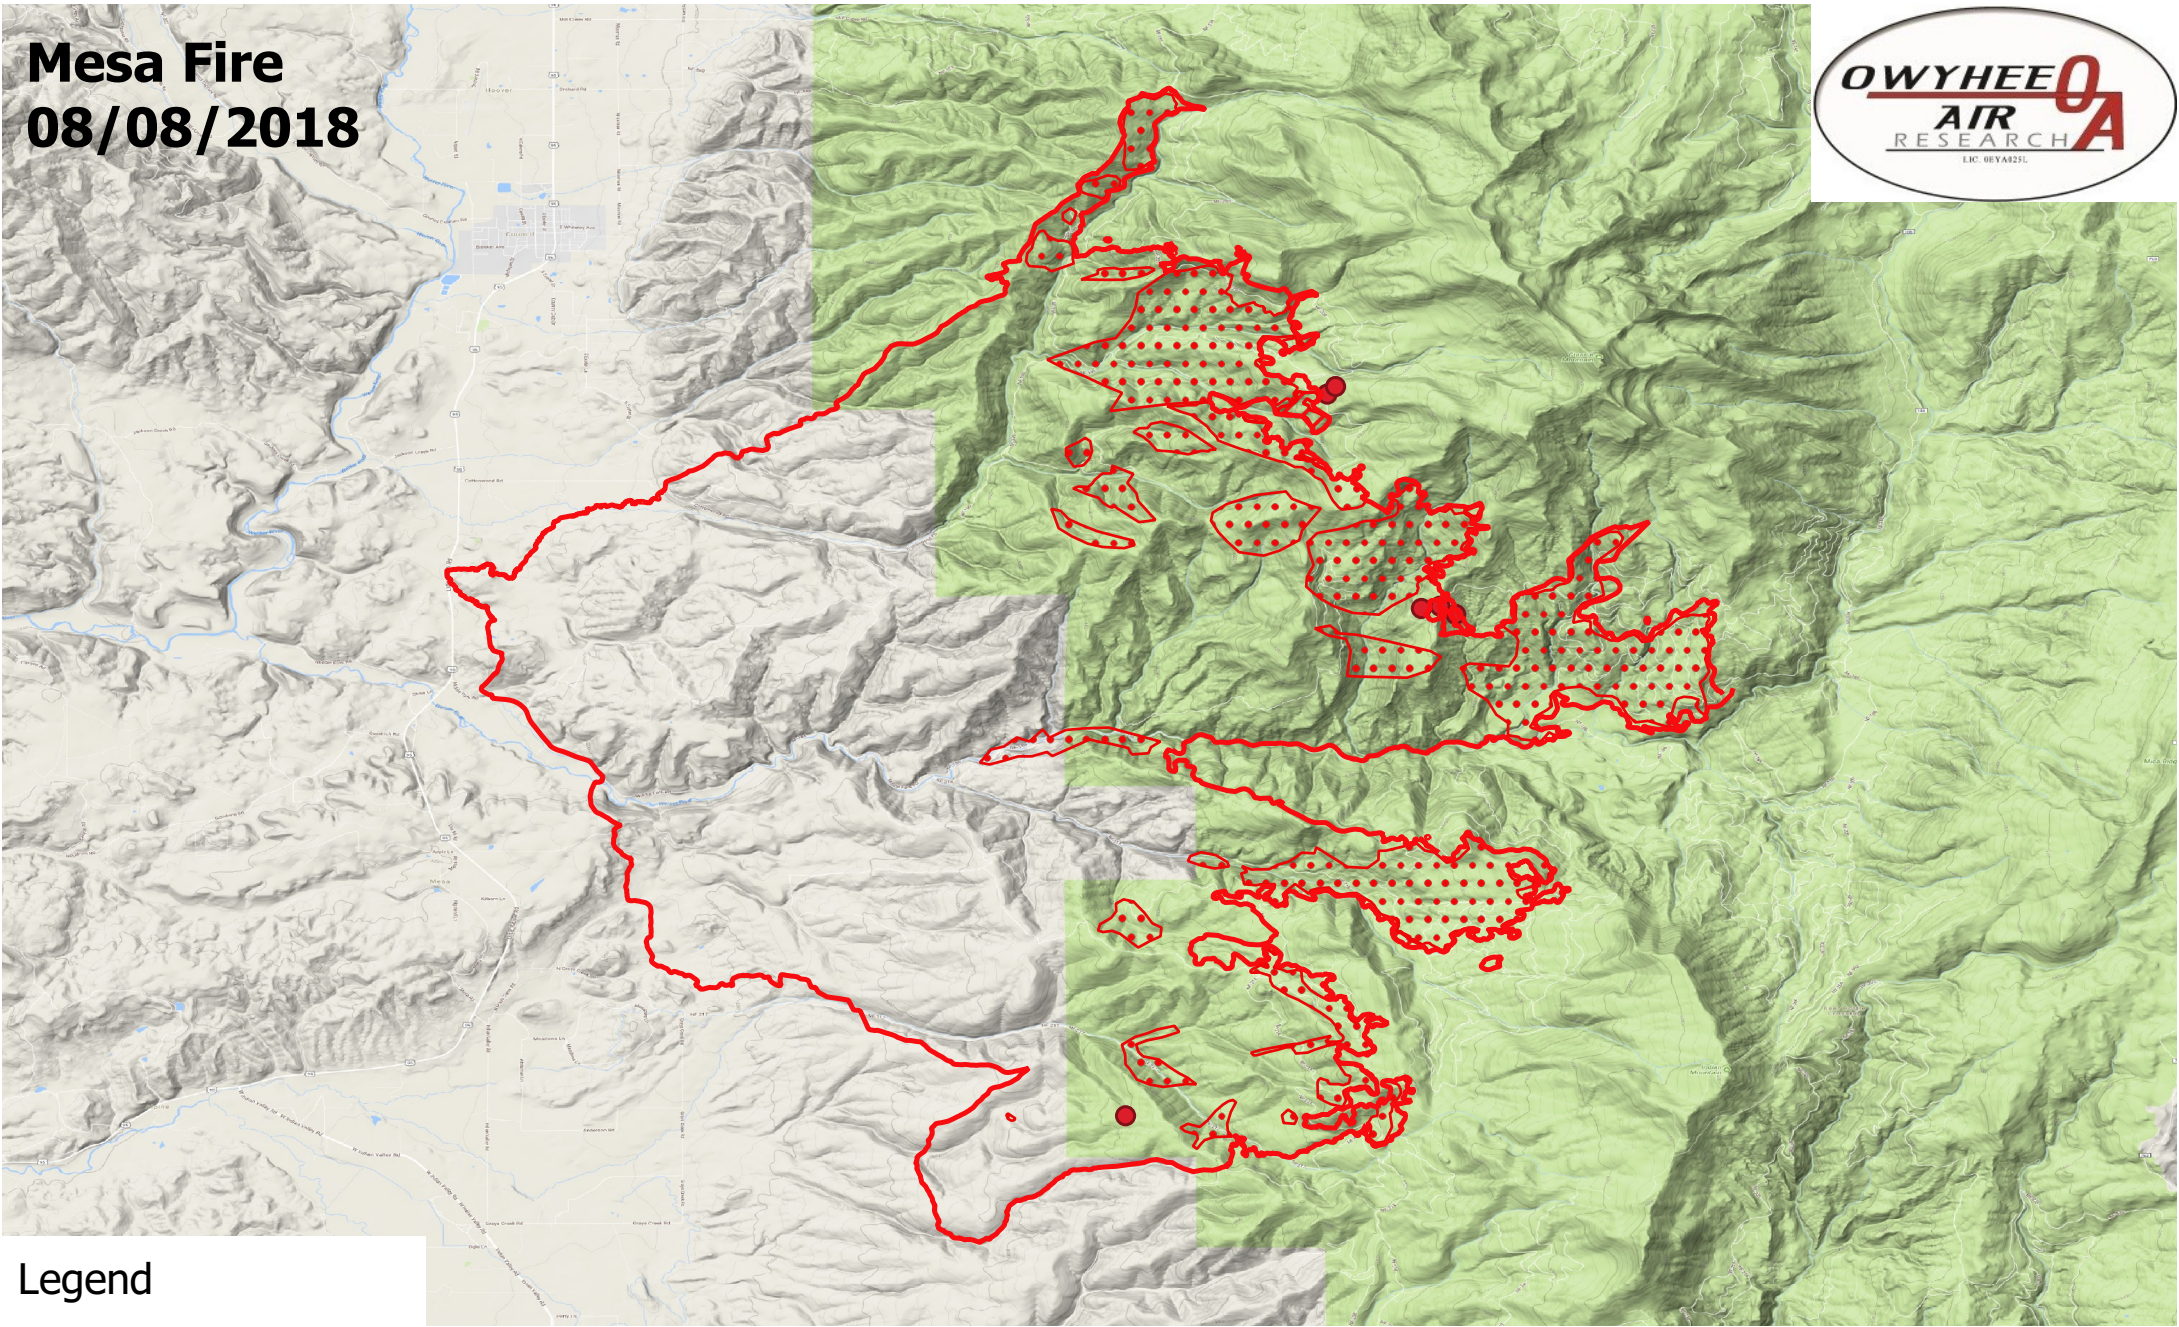

Mesa Fire 08/08/2018

Legend

- Fire Perimeter
- ▨ Intense Heat
- Scattered Heat
- Isolated Heat

Projection: WGS84

Scale: 1:60,000

Produced By Owyhee Air Research, Inc.
dmelody@owyheeair.com (208)442-5405